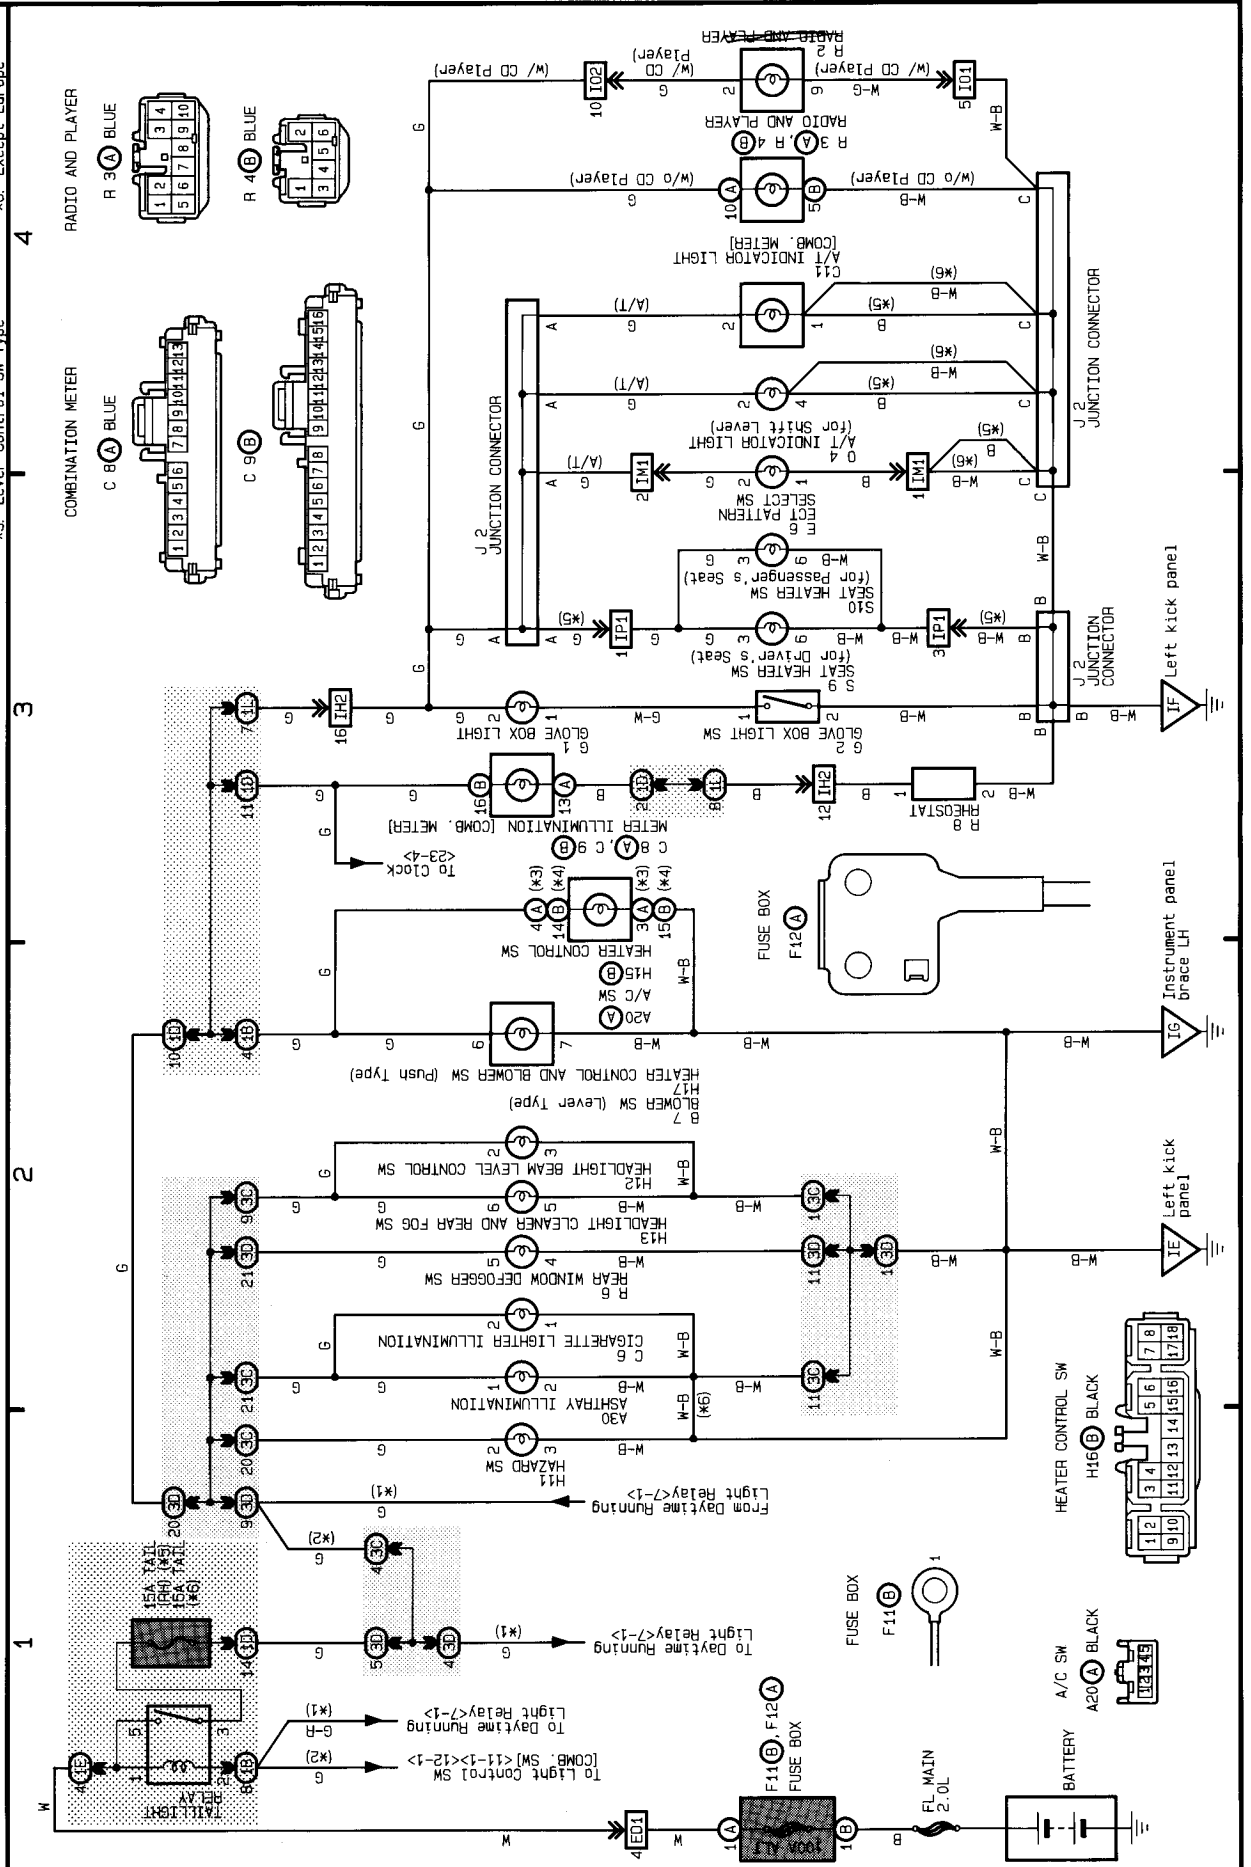

F OVERALL ELECTRICAL WIRING DIAGRAM

13 CAMRY (LHD)

Power Source

Illumination

Legend:

- W/ Daytime Running Light Relay
- W/O Daytime Running Light Relay
- **1: Push Type
- **2: Except Europe
- **3: Lever Control SW Type
- **4: Except Europe