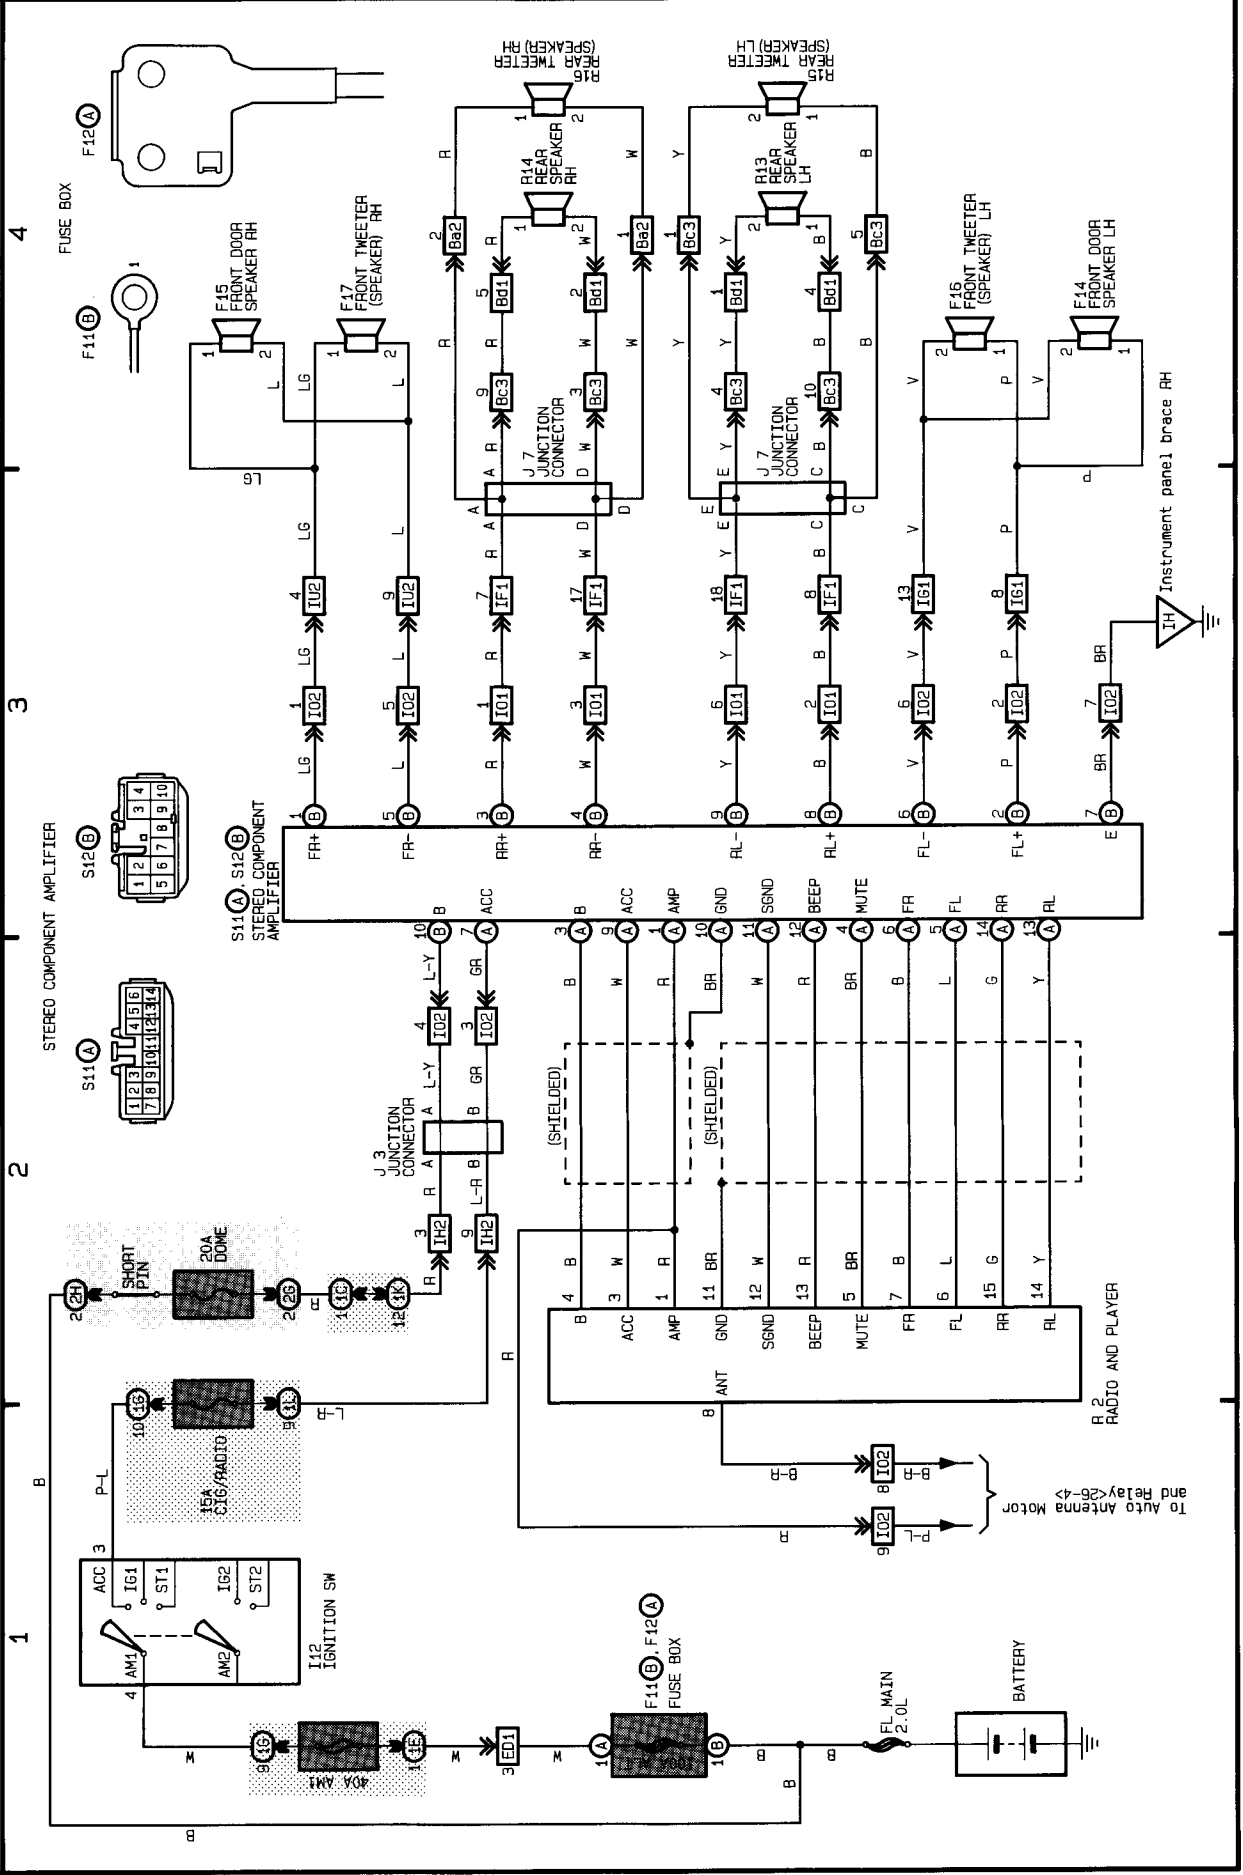

30 CAMRY (LHD)

Radio and Player (S/D 6 Speaker)

F OVERALL ELECTRICAL WIRING DIAGRAM

31 CAMRY (LHD)

Power Source

Radio and Player (w/G 8 Speaker)

32 CAMRY (LHD)

Radio and Player (S/D 4 Speaker)

F OVERALL ELECTRICAL WIRING DIAGRAM

33 CAMRY (LHD)