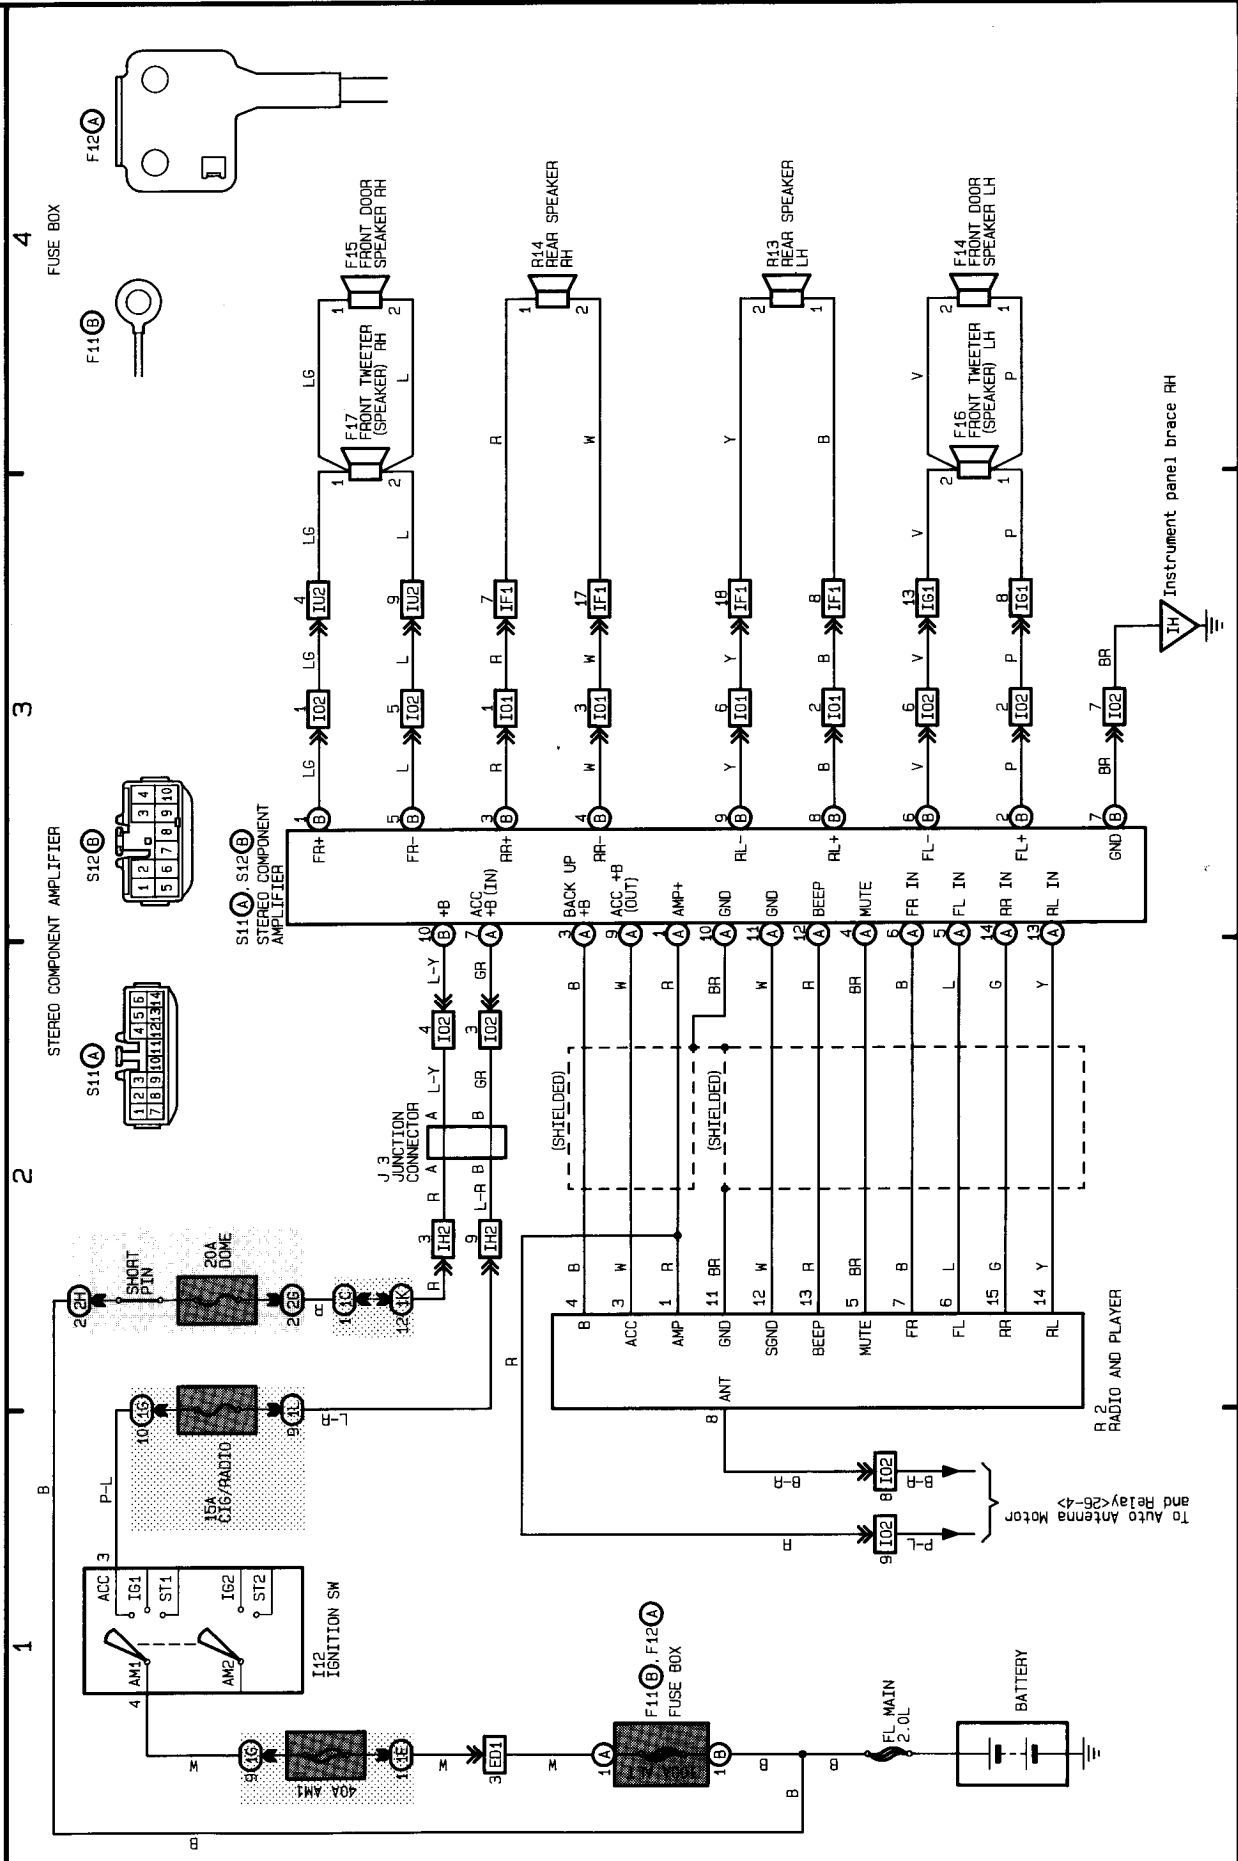

30 CAMRY (LHD)

Radio and Player (S/D 6 Speaker)

F OVERALL ELECTRICAL WIRING DIAGRAM

31 CAMRY (LHD)

Power Source

Radio and Player (w/G 8 Speaker)

32 CAMRY (LHD)

Radio and Player (S/D 4 Speaker)

F OVERALL ELECTRICAL WIRING DIAGRAM

33 CAMRY (LHD)