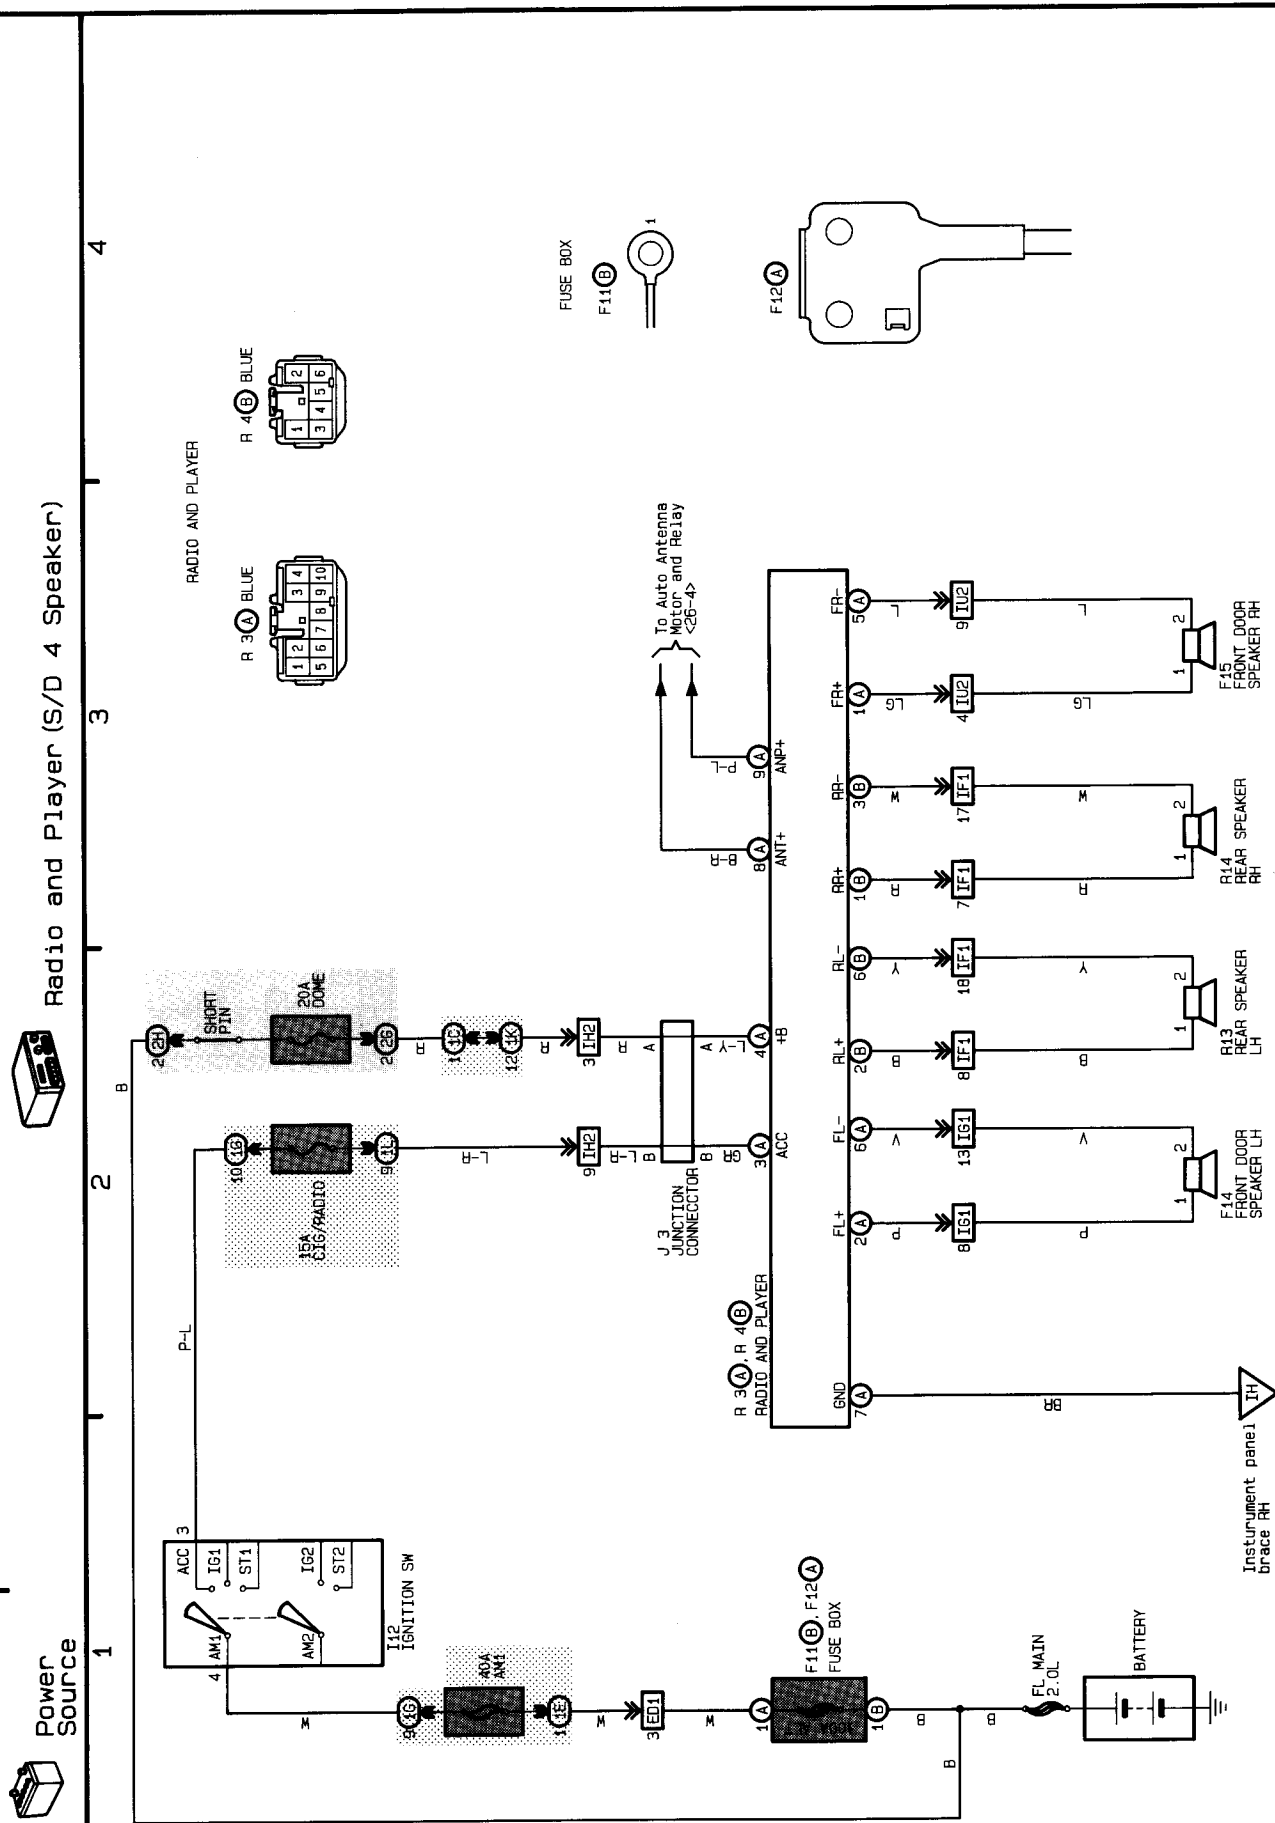

30 CAMRY (LHD)

Radio and Player (S/D 6 Speaker)

F OVERALL ELECTRICAL WIRING DIAGRAM

31 CAMRY (LHD)

Power Source

Radio and Player (w/G 8 Speaker)

32 CAMRY (LHD)

Radio and Player (S/D 4 Speaker)

F OVERALL ELECTRICAL WIRING DIAGRAM

33 CAMRY (LHD)