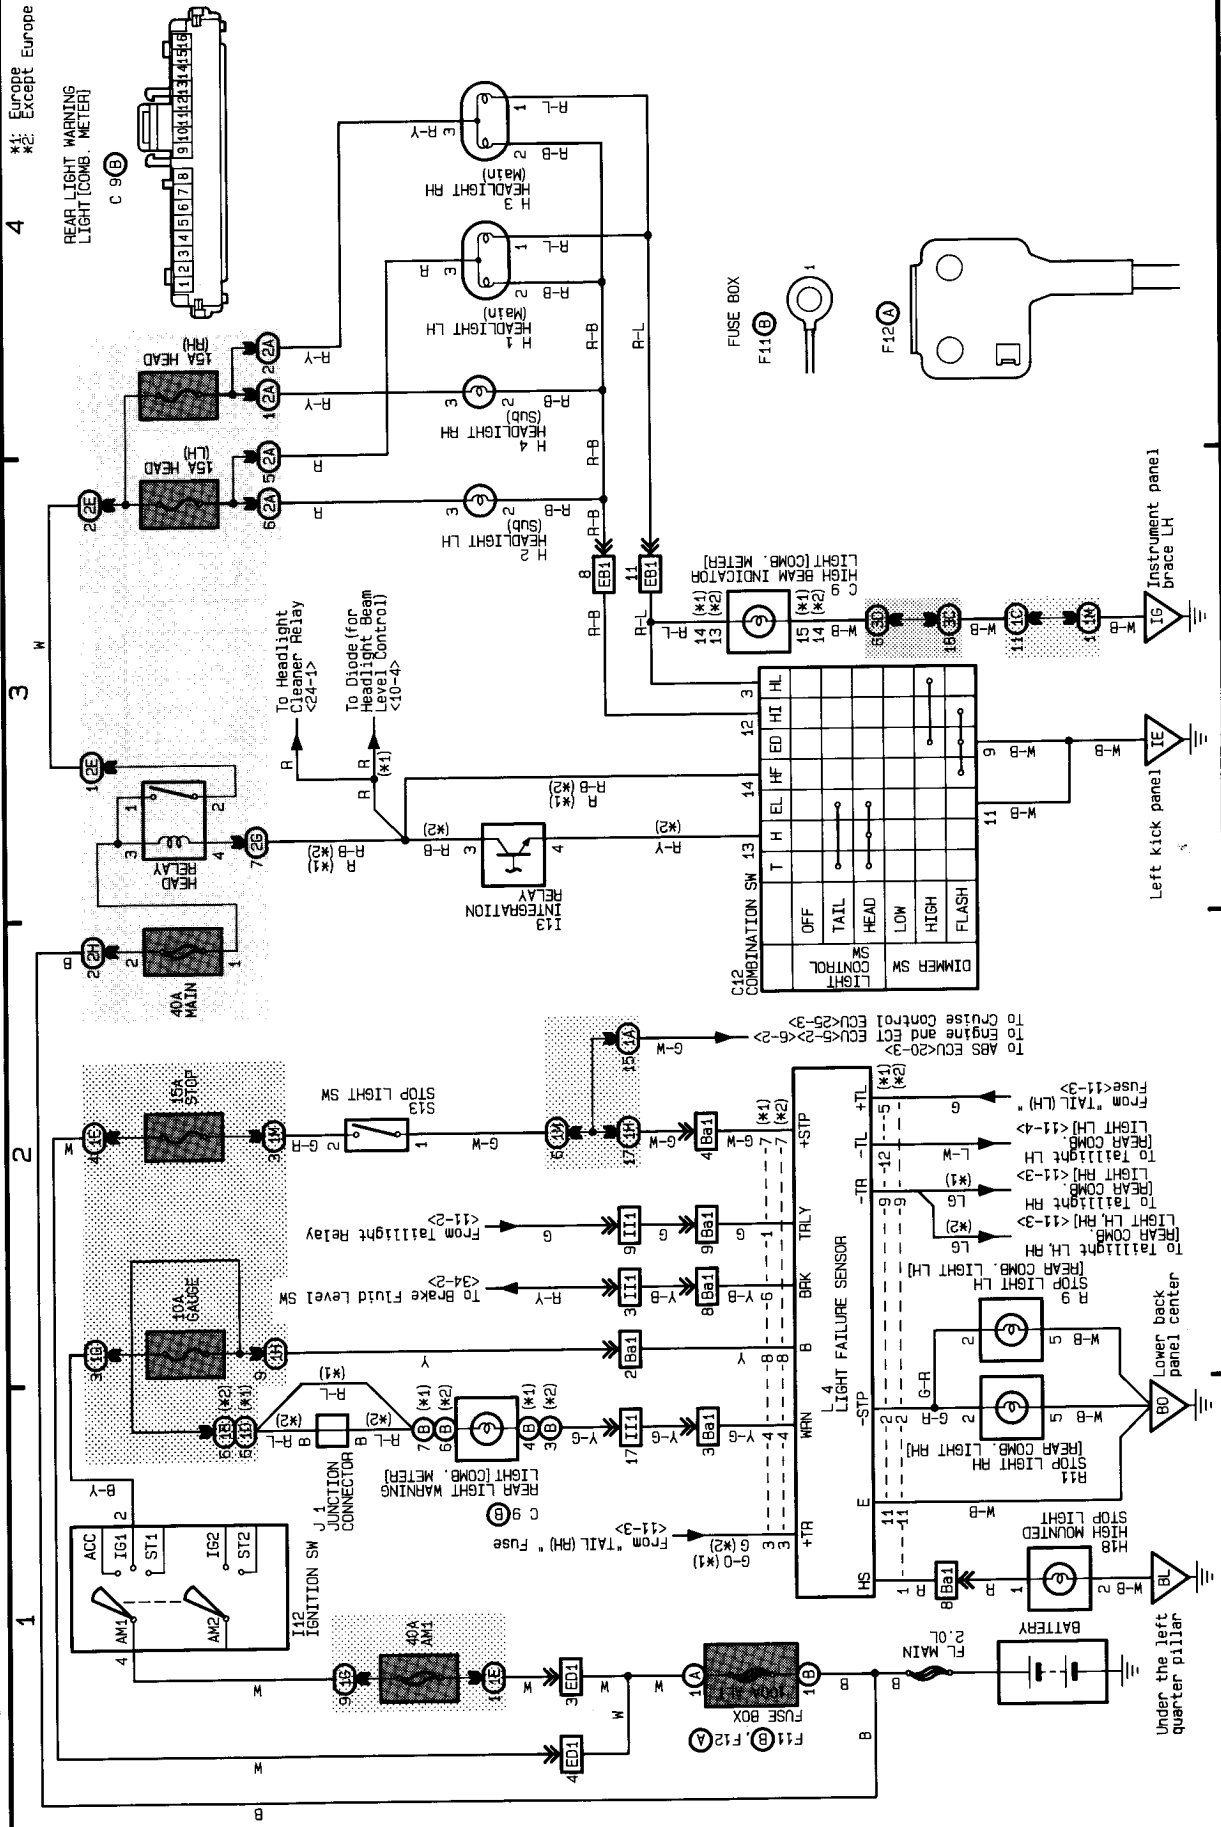

8 CAMRY (LHD)

Power Source

Stop Light (S/D)

Headlight (w/o Daytime Running Light)

# F OVERALL ELECTRICAL WIRING DIAGRAM

9 CAMRY (LHD)

9 CAMRY (LHD)