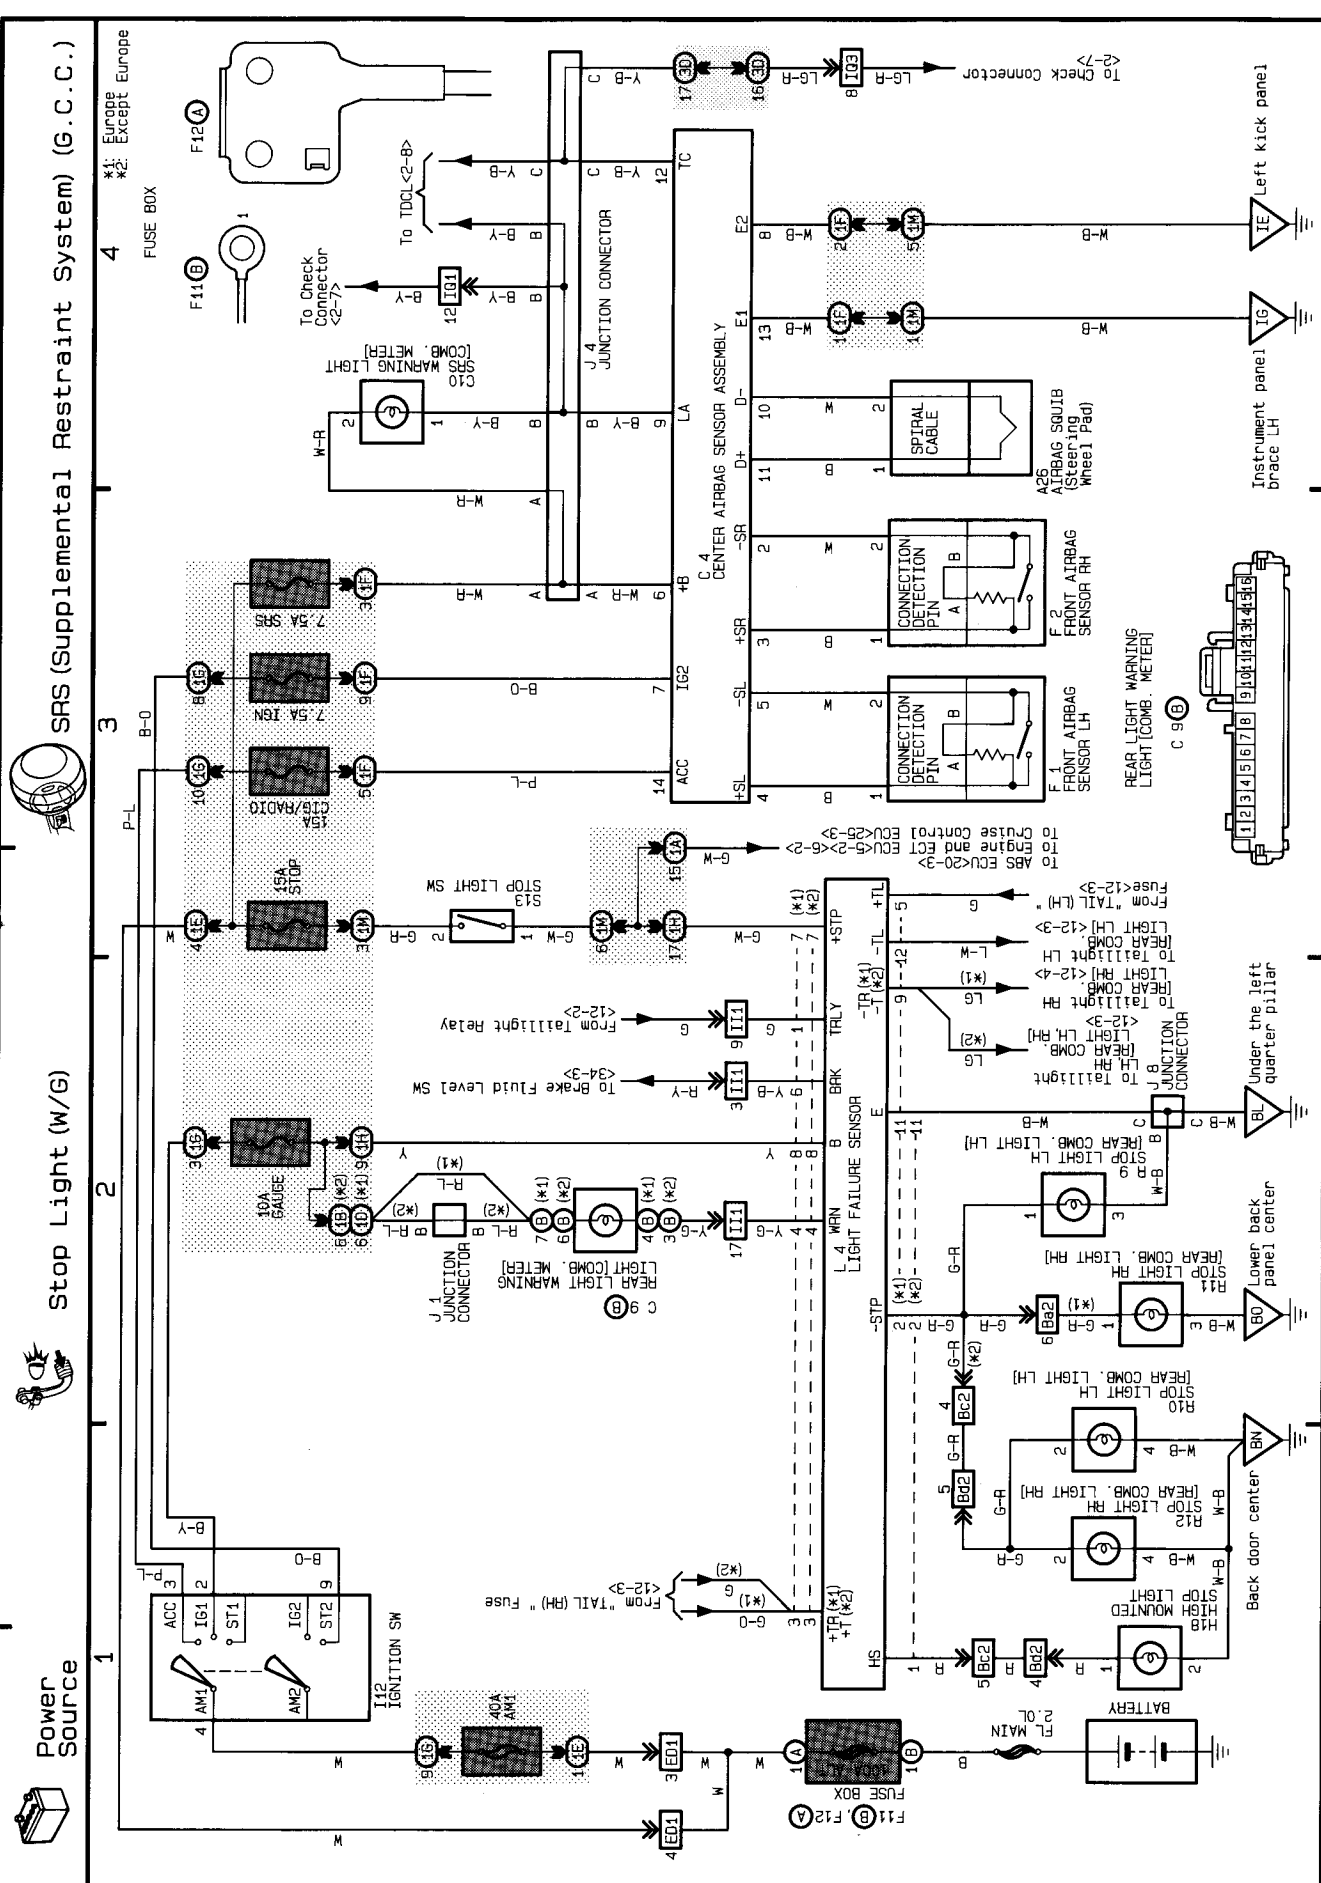

8 CAMRY (LHD)

Power Source

Stop Light (S/D)

Headlight (w/o Daytime Running Light)

# F OVERALL ELECTRICAL WIRING DIAGRAM

9 CAMRY (LHD)

9 CAMRY (LHD)