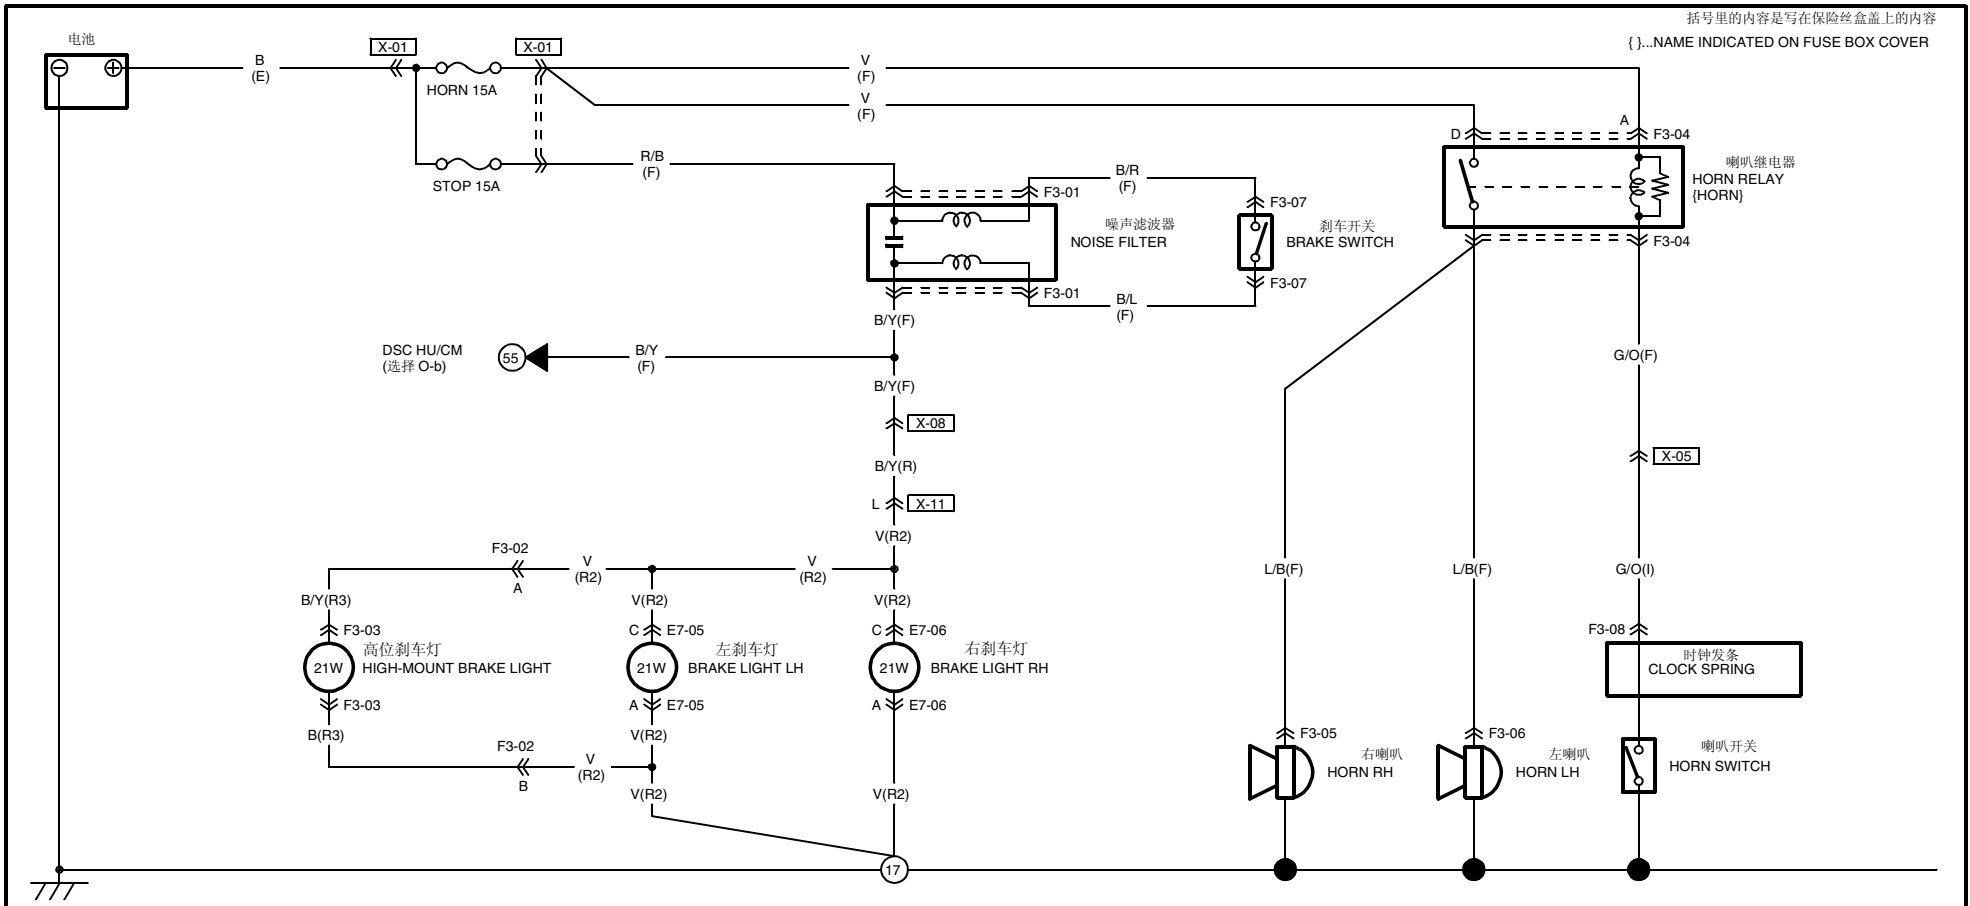

括号里的内容是写在保险丝盒盖上的内容
{ }...NAME INDICATED ON FUSE BOX COVER

88

<p>F3-01 NOISE FILTER (F) 噪声滤波器</p>	<p>F3-02 REAR No.2 (R2)-REAR No.3 (R3) 后No. 2 (R2)-后No. 3 (R3)</p>	<p>F3-03 HIGH-MOUNT BRAKE LIGHT (R3) 高位刹车灯</p>	<p>F3-04 HORN RELAY (HORN) (F) 喇叭继电器</p> <p>NOTE: THIS IS THE CONNECTOR AS SEEN FROM THE TERMINAL SIDE 注释: 这是从端子侧看到的接头</p>	<p>F3-05 HORN RH (F) 右喇叭</p>	<p>F3-06 HORN LH (F) 左喇叭</p>
<p>F3-06 HORN LH (F) 左喇叭</p>	<p>F3-07 BRAKE SWITCH (F) 刹车开关</p>	<p>F3-08 HORN SWITCH (I) 喇叭开关</p>	<p>E7-05 BRAKE LIGHT LH (R2) 左刹车灯</p>	<p>E7-06 BRAKE LIGHT RH (R2) 右刹车灯</p>	<p>F3-08 CLOCK SPRING 时钟发条</p>