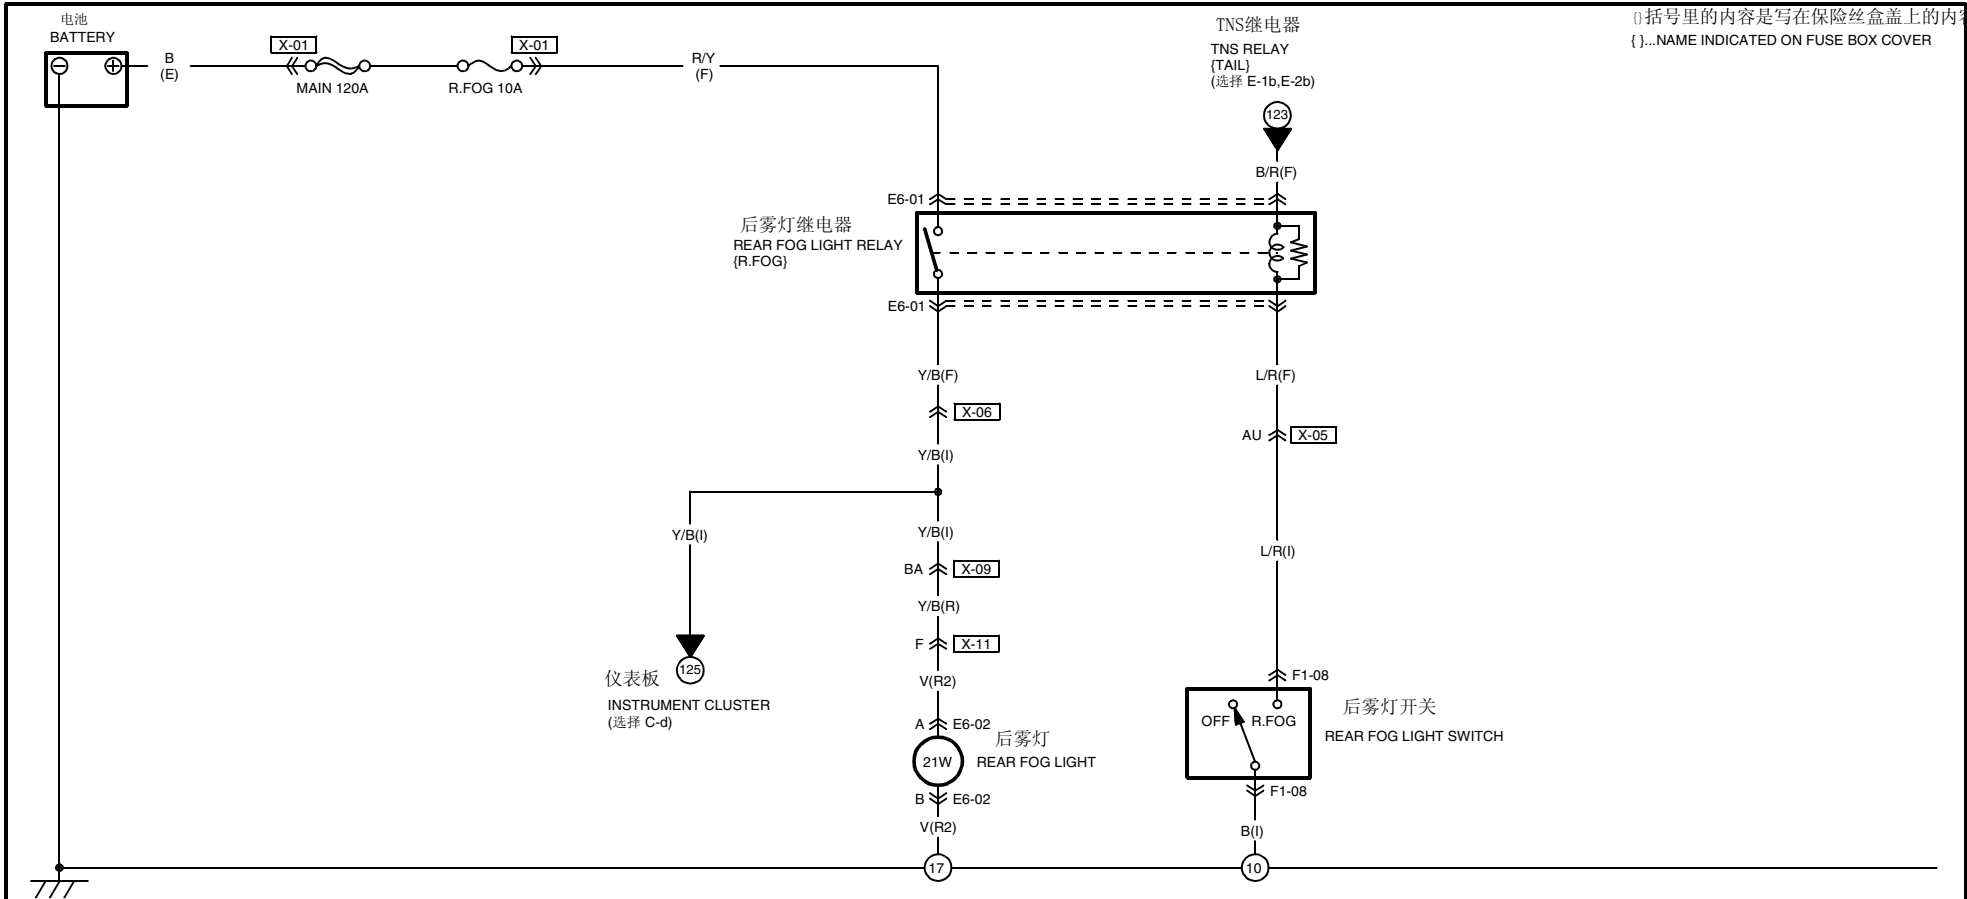

后雾灯 REAR FOG LIGHT

E-6

()括号里的内容是写在保险丝盒盖上的内容
{ }...NAME INDICATED ON FUSE BOX COVER

E6-01 REAR FOG LIGHT RELAY (R.FOG) (F) 后雾灯继电器 (R.FOG) (F)

FRONT 前
NOTE: THIS IS THE CONNECTOR AS SEEN FROM THE TERMINAL SIDE.
注释: 这是从端子侧看到的接头。

E6-02 REAR FOG LIGHT (R2) 后雾灯 (R2)

F1-08 REAR FOG LIGHT SWITCH (I) 后雾灯开关 (I)