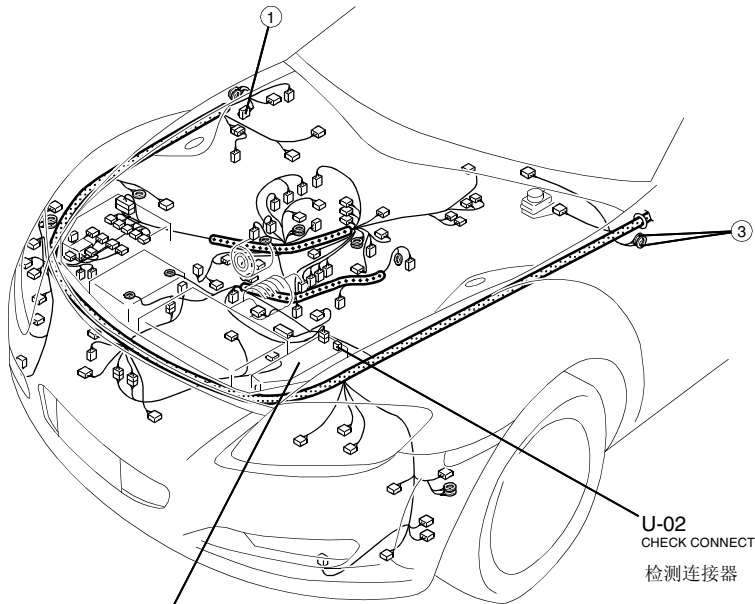

线束图标:  (F)  (E)  (R)

X-01
RELAY AND MAIN FUSE BLOCK
继电器和主保险丝盒