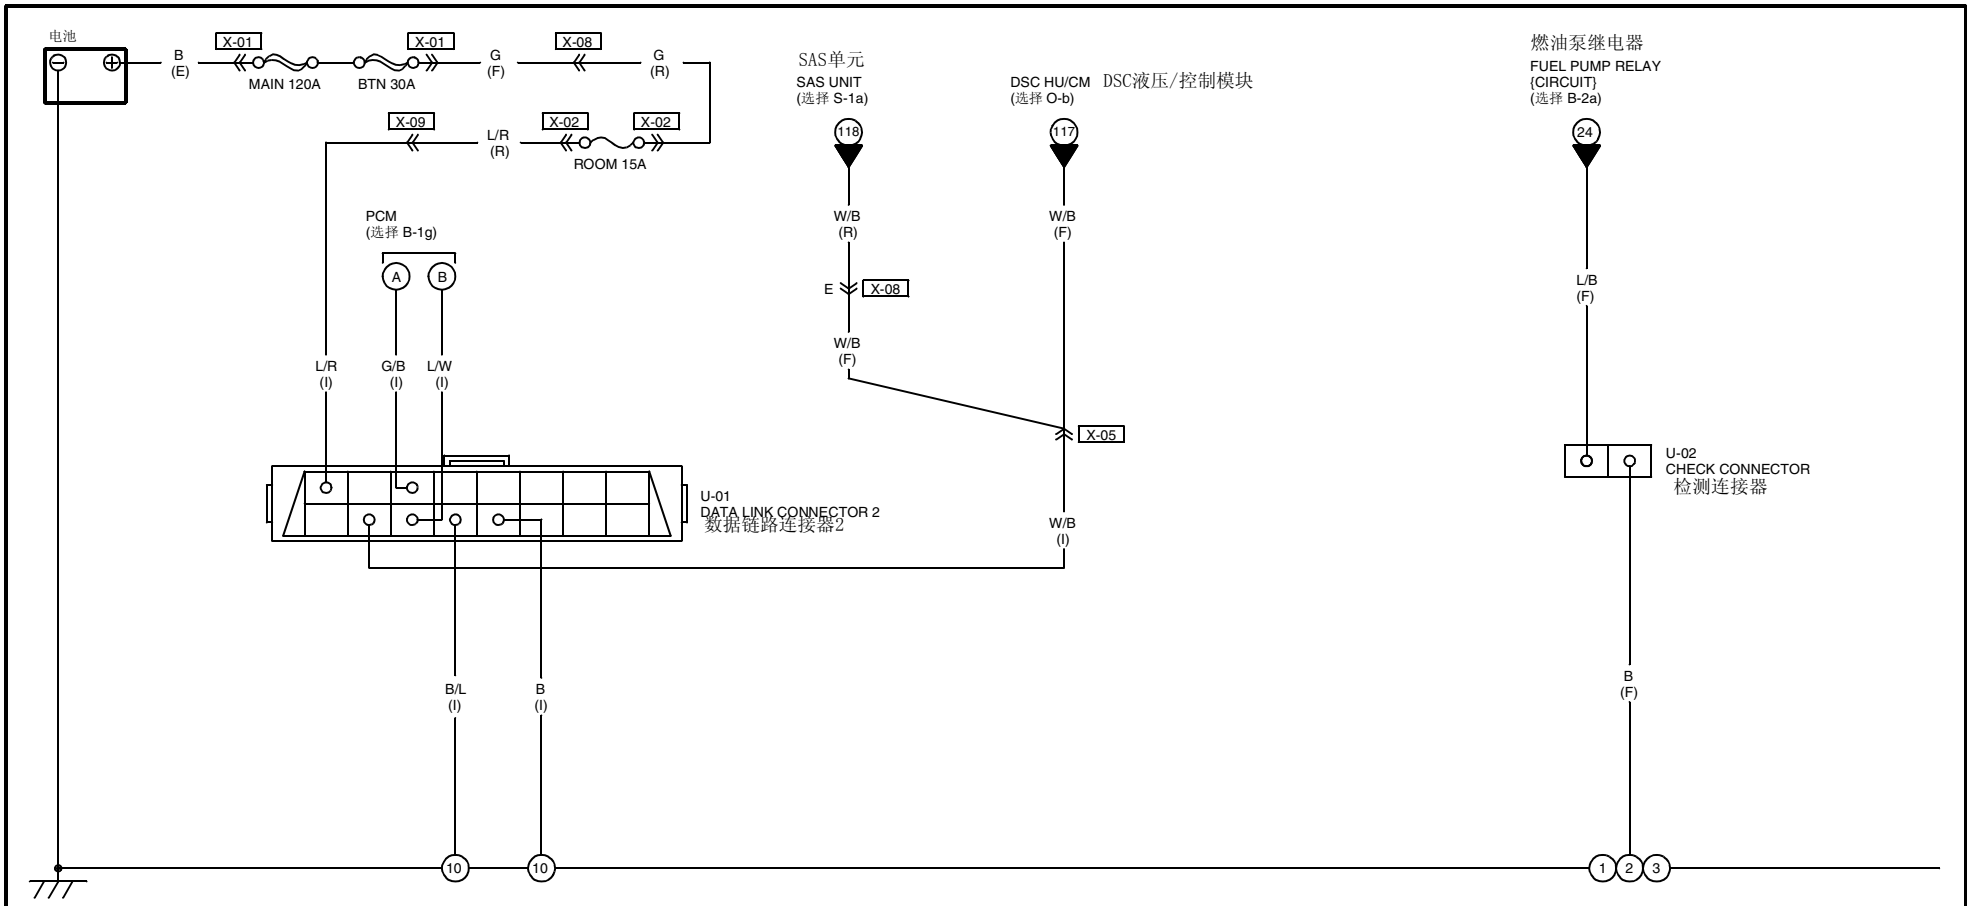

数据链路连接器 DATA LINK CONNECTOR

U

180

<p>U-01 DATA LINK CONNECTOR 2 (I) 数据链路连接器</p>  <p>NOTE: THIS IS THE CONNECTOR AS SEEN FROM THE TERMINAL SIDE. 注释: 这是从端子侧看到的接头。</p>	<p>U-02 CHECK CONNECTOR (F) 检测连接器</p>  <p>FRONT 前端</p> <p>NOTE: THIS IS THE CONNECTOR AS SEEN FROM THE TERMINAL SIDE. 注释: 这是从端子侧看到的接头。</p>			