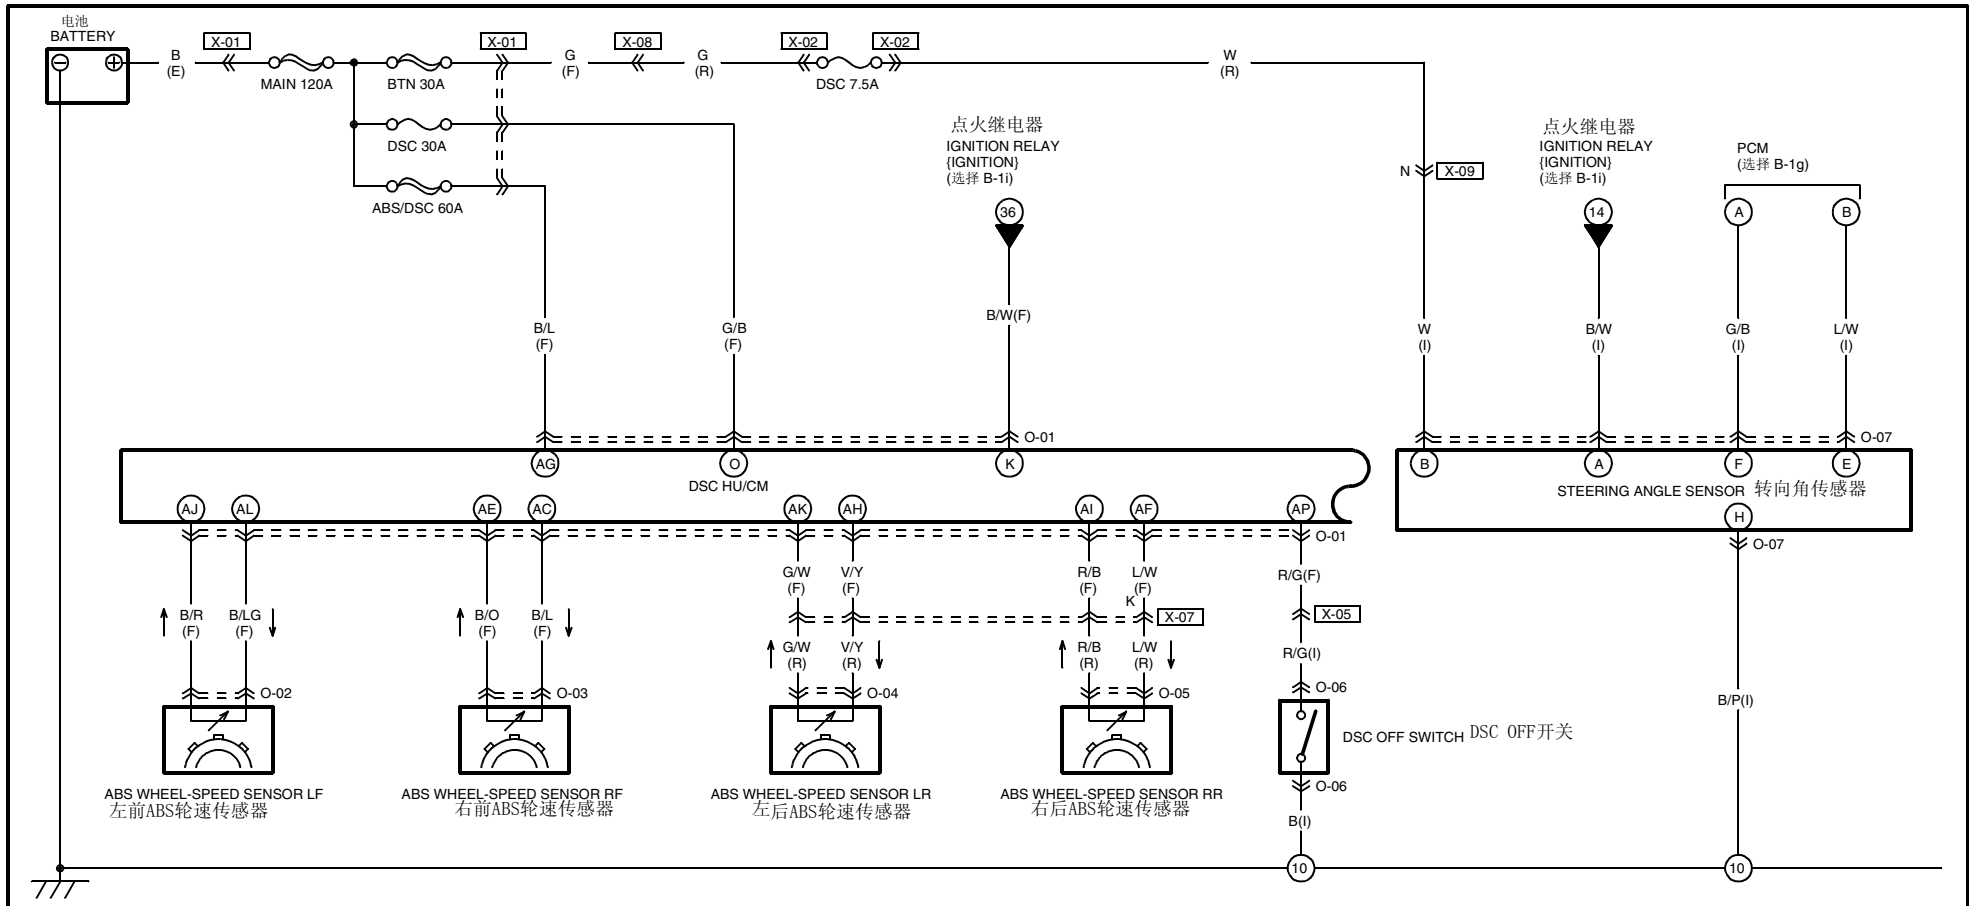

动态稳定控制(DSC)系统 DYNAMIC STABILITY CONTROL (DSC) SYSTEM

O-a

156

<p>O-01 DSC HU/CM (F)</p>	<p>O-02 ABS WHEEL-SPEED SENSOR LF (F) 左前ABS轮速传感器</p>	<p>O-03 ABS WHEEL-SPEED SENSOR RF (F) 右前ABS轮速传感器</p>
<p>O-04 ABS WHEEL-SPEED SENSOR LR (R) 左后ABS轮速传感器</p>	<p>O-05 ABS WHEEL-SPEED SENSOR RR (R) 右后ABS轮速传感器</p>	<p>O-06 DSC OFF SWITCH (I) DSC OFF开关</p>
<p>O-07 STEERING ANGLE SENSOR (I) 转向角传感器</p>		