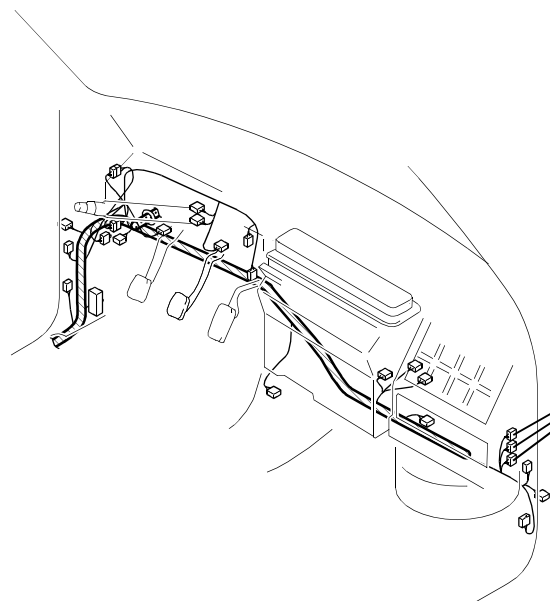

线束图标:  (F)  (E)  (R)

无钥匙装置
KEYLESS UNIT
K2-01

右侧前带扣开关
FRONT BUCKLE SWITCH RH
K2-06

149

K2-05
~~FRONT BUCKLE SWITCH WITH POWER SEAT~~
FRONT BUCKLE SWITCH LH ← WITHOUT POWER SEAT
左侧前扣开关——不带电动座椅

K2-07
LOCK RELEASE SOLENOID LH
左侧解锁电磁阀

X-16
(R)-(DR3)