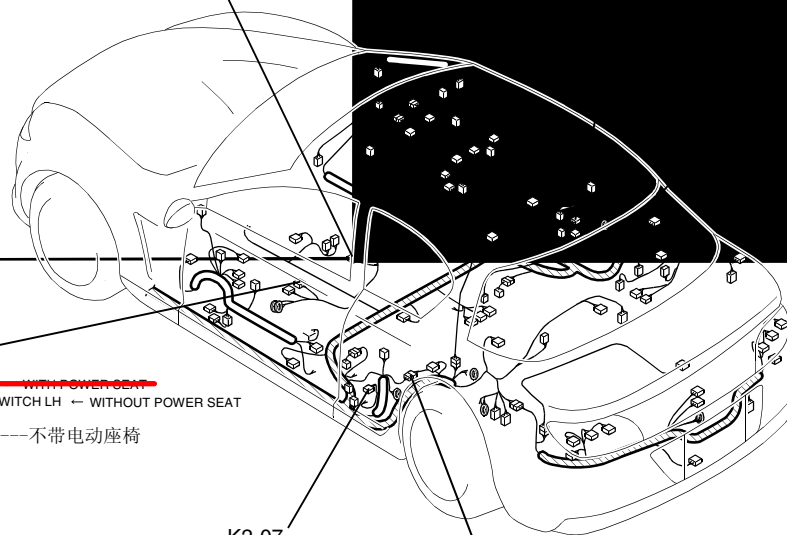

线束图标:  (F)  (E)  (R)

无钥匙装置
KEYLESS UNIT
K2-01

右侧前带扣开关
FRONT BUCKLE SWITCH RH
K2-06

149

K2-05
~~FRONT BUCKLE SWITCH WITH POWER SEAT~~
FRONT BUCKLE SWITCH LH ← WITHOUT POWER SEAT
左侧前扣开关——不带电动座椅

K2-07
LOCK RELEASE SOLENOID LH
左侧解锁电磁阀

X-16
(R)-(DR3)