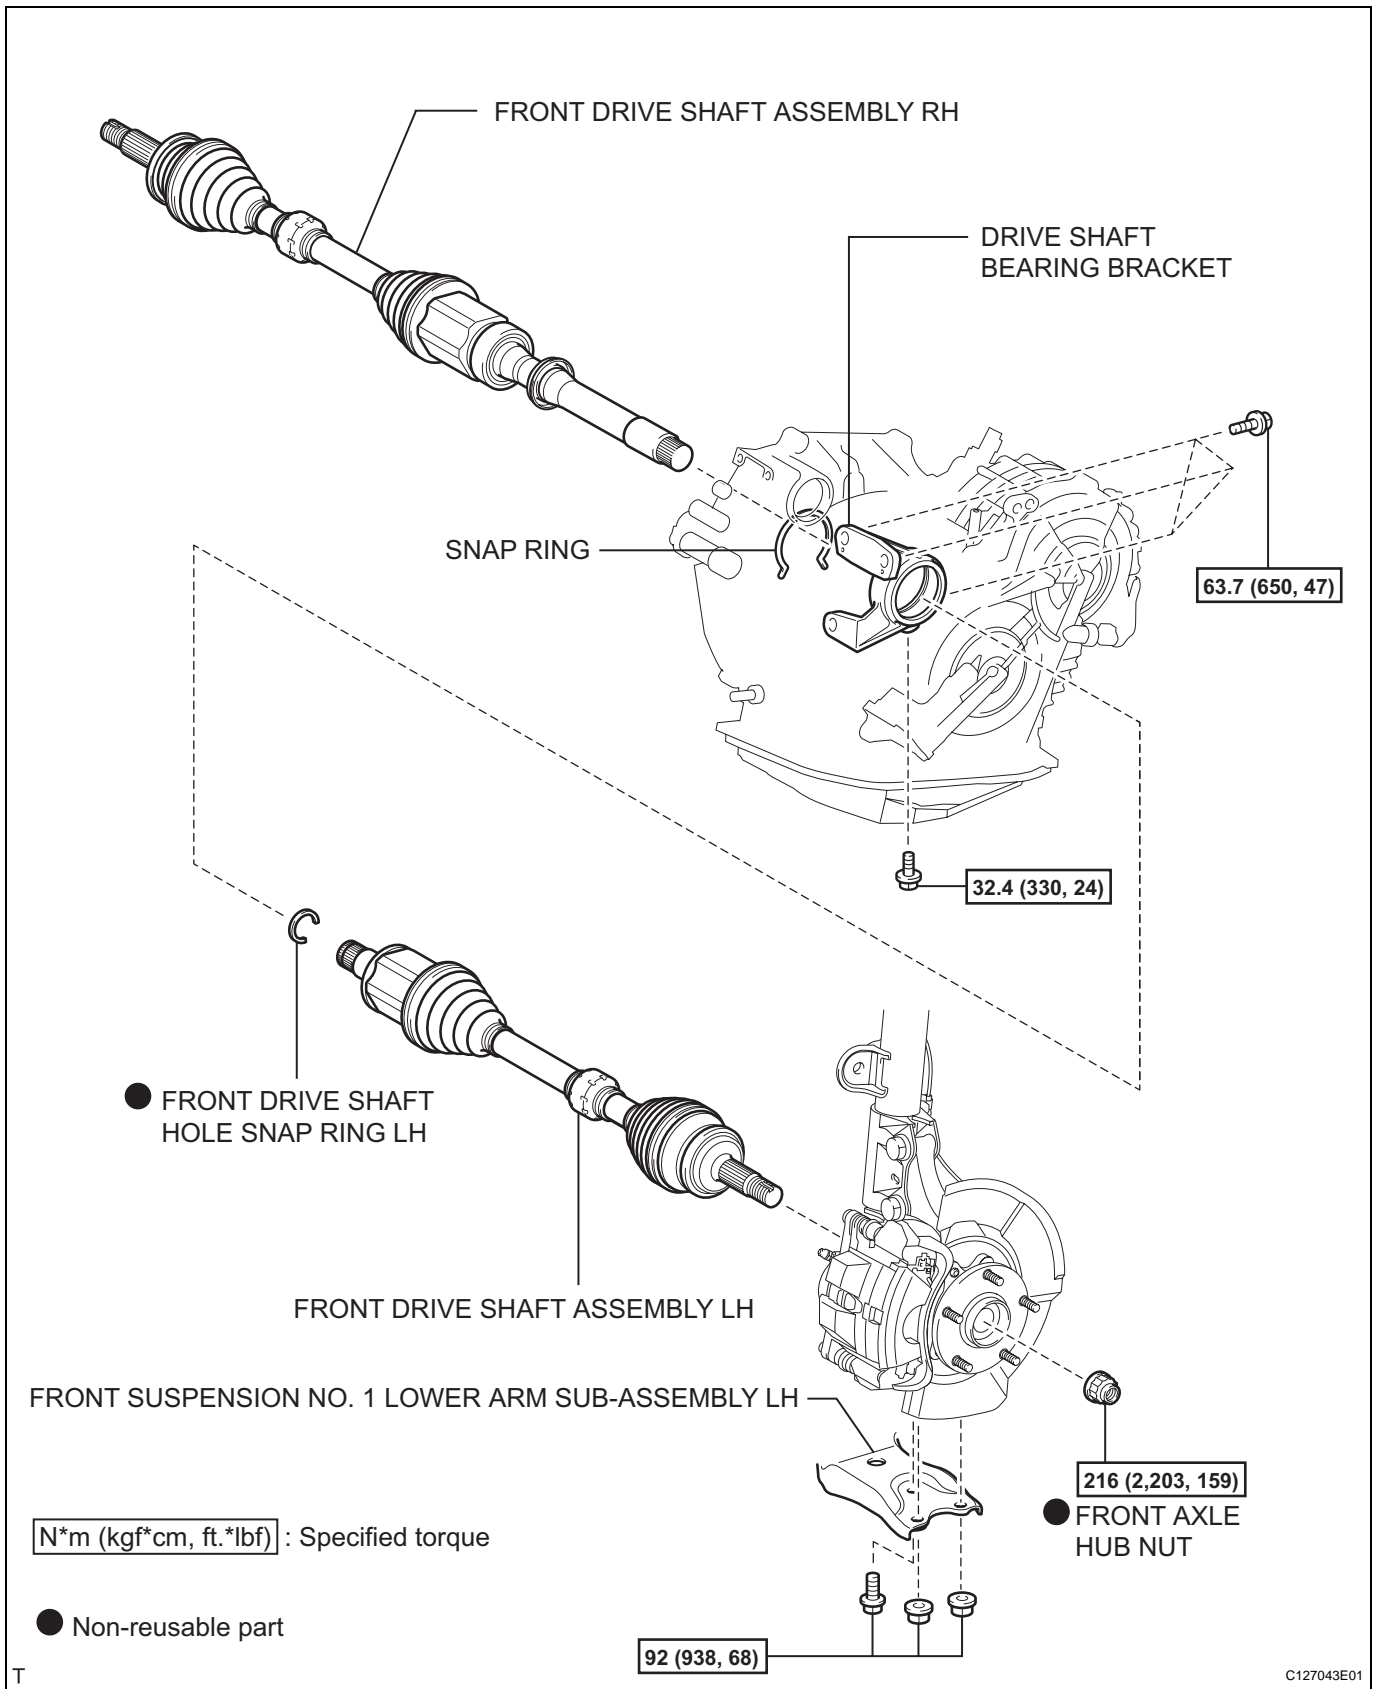

FRONT DRIVE SHAFT ASSEMBLY (for 4WD)

COMPONENTS

(2005/11-2006/01)

DS

for LH Side

● FRONT DRIVE SHAFT DAMPER CLAMP LH ● FRONT DRIVE SHAFT DAMPER LH

fro RH Side

● FRONT DRIVE SHAFT DAMPER CLAMP RH ● FRONT DRIVE SHAFT DAMPER RH