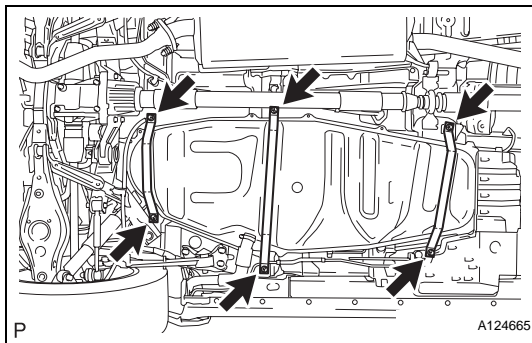

**NOTICE:**

**Be careful not to cut the wirings.**

- (e) Attach the wire harness to the 4 clamps.

- (f) Install the 3 fuel tank bands with the 6 bolts.  
**Torque: 40 N\*m (408 kgf\*cm, 30 ft.\*lbf)**