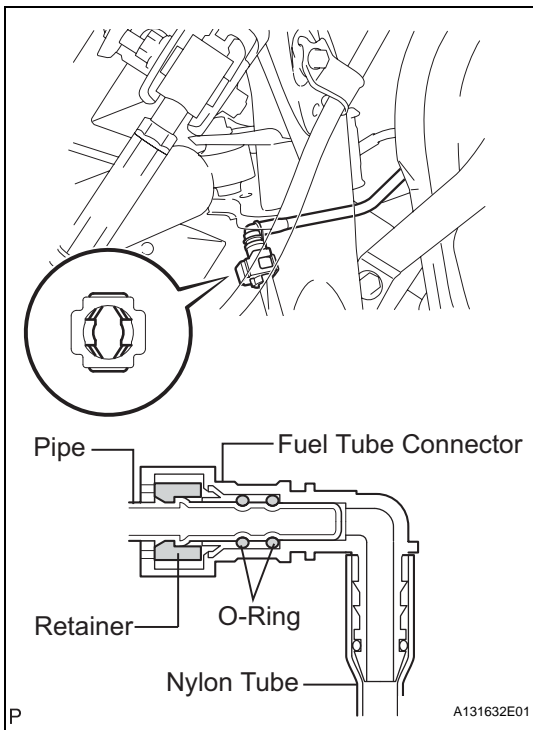

4. CONNECT FUEL TANK BREATHER HOSE

- (a) Connect the fuel tank breather hose to the fuel tank.

NOTICE:

- Before installing the tube connector to the pipe, check the connector for damage and foreign matter.
- Check that the connector and pipe are securely connected by trying to pull them apart.

5. CONNECT FUEL TANK MAIN TUBE SUB-ASSEMBLY

NOTICE:

Before installing the tube connector to the pipe, check the connector for damage and foreign matter.