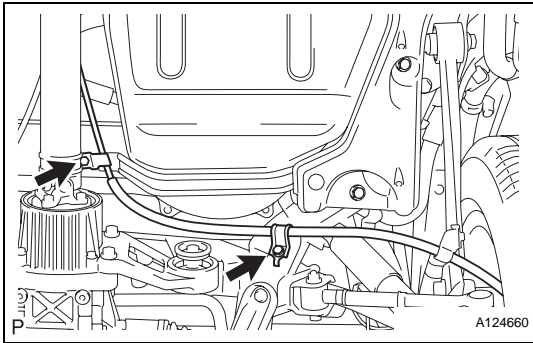

8. **INSTALL NO. 2 PARKING BRAKE CABLE ASSEMBLY**
  - (a) Install the parking brake cable with the 2 bolts.
9. **INSTALL FUEL TANK CAP**
10. **CONNECT CABLE TO NEGATIVE BATTERY TERMINAL**
11. **CHECK FOR FUEL LEAKS**