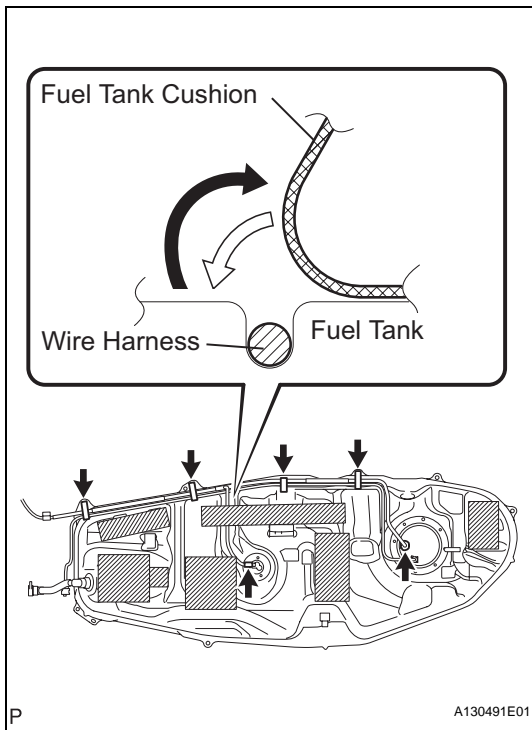

### 1. INSTALL FUEL TANK ASSEMBLY

- (a) Set the fuel tank on a mission jack.
- (b) Raise the mission jack.
- (c) Fold back the 2 cushion rubbers.
- (d) Connect the fuel pump connector and sender gauge connector to the fuel tank.

**NOTICE:**

**Be careful not to cut the wirings.**

- (e) Attach the wire harness to the 4 clamps.

- (f) Install the 3 fuel tank bands with the 6 bolts.  
**Torque: 40 N\*m (408 kgf\*cm, 30 ft.\*lbf)**

#### 5. CONNECT FUEL TANK MAIN TUBE SUB-ASSEMBLY

**NOTICE:**

Before installing the tube connector to the pipe, check the connector for damage and foreign matter.

- (a) Connect the main tube connector to the pipe. Push the 2 parts together firmly until a "click" sound is heard.