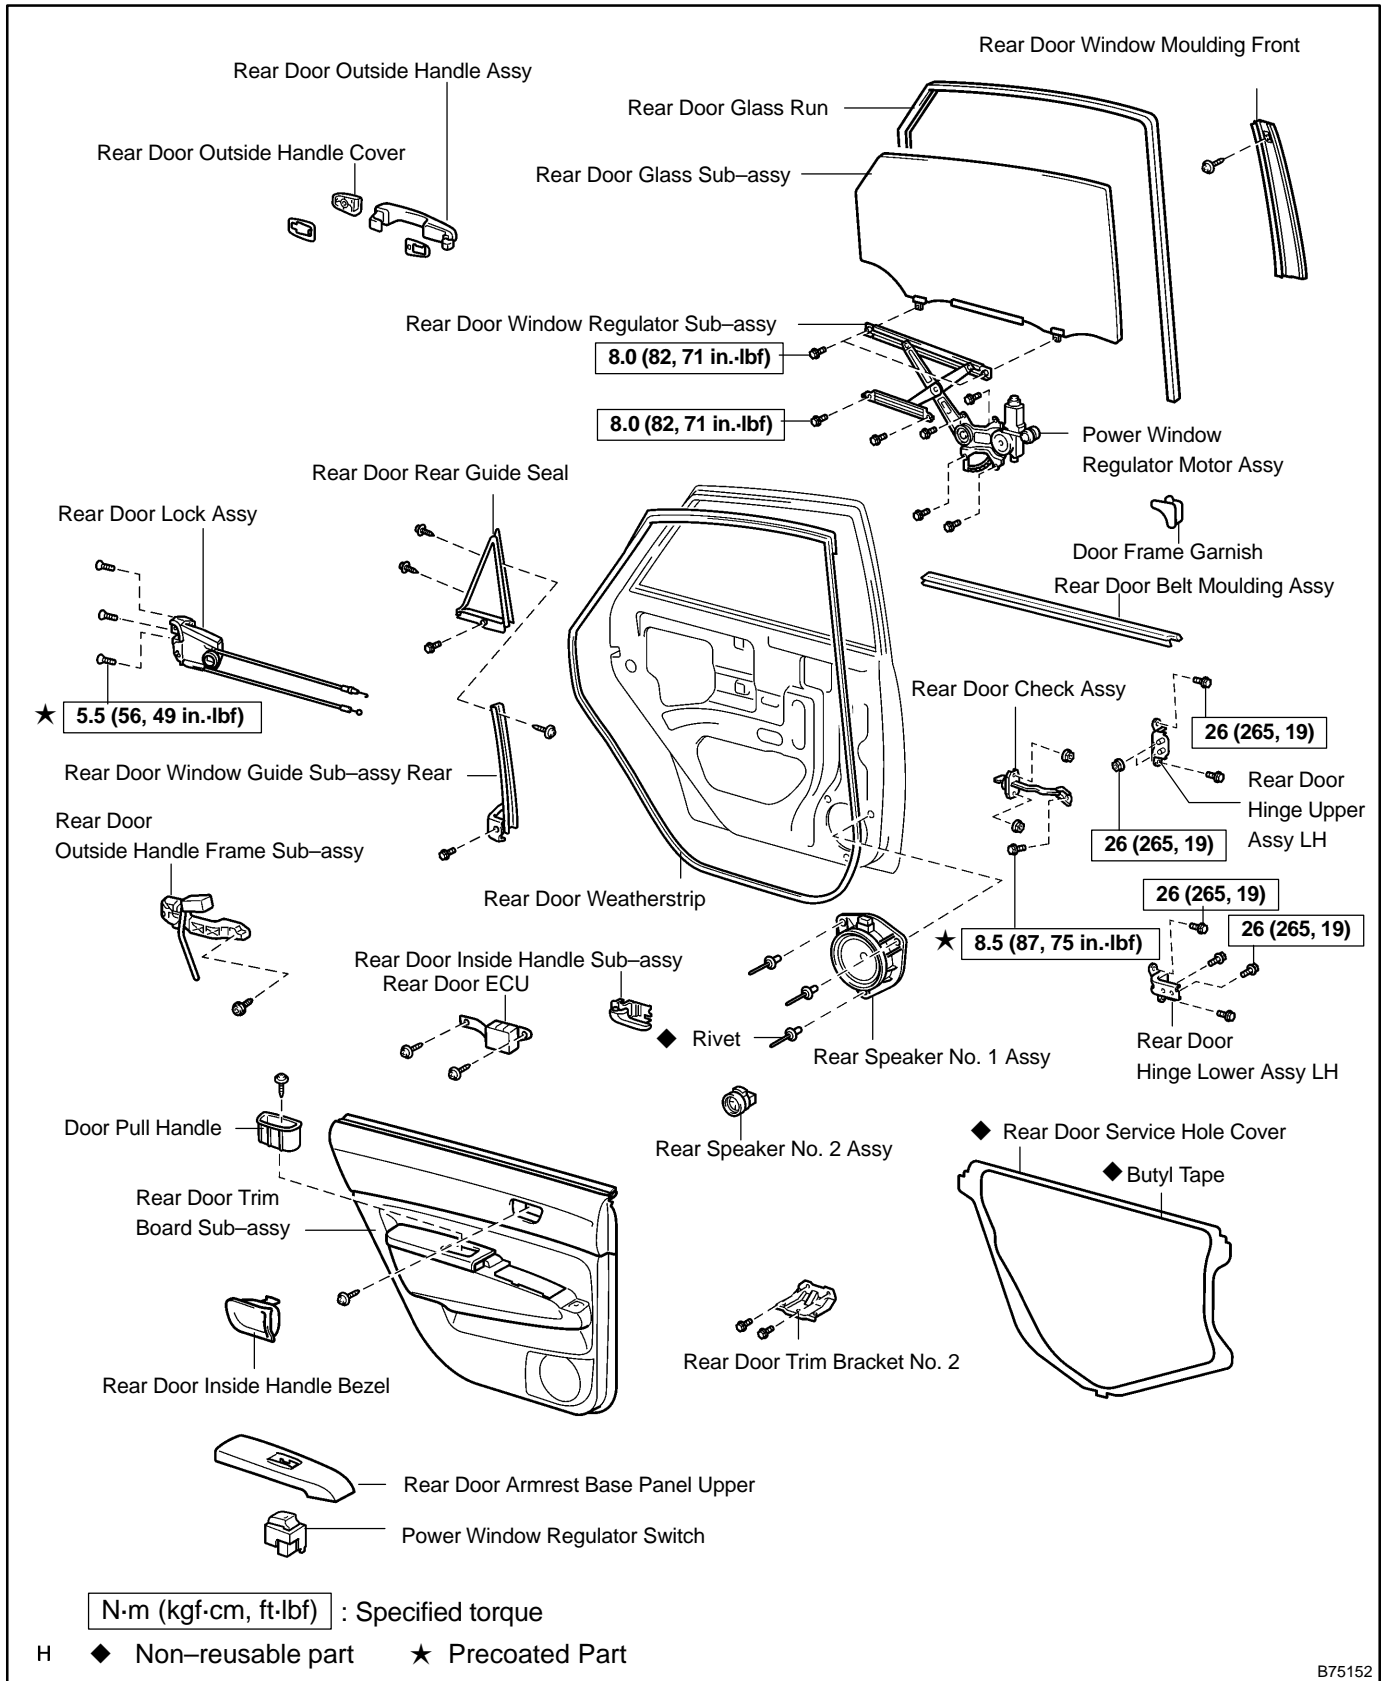

# REAR DOOR COMPONENTS

750V0-01

B75152