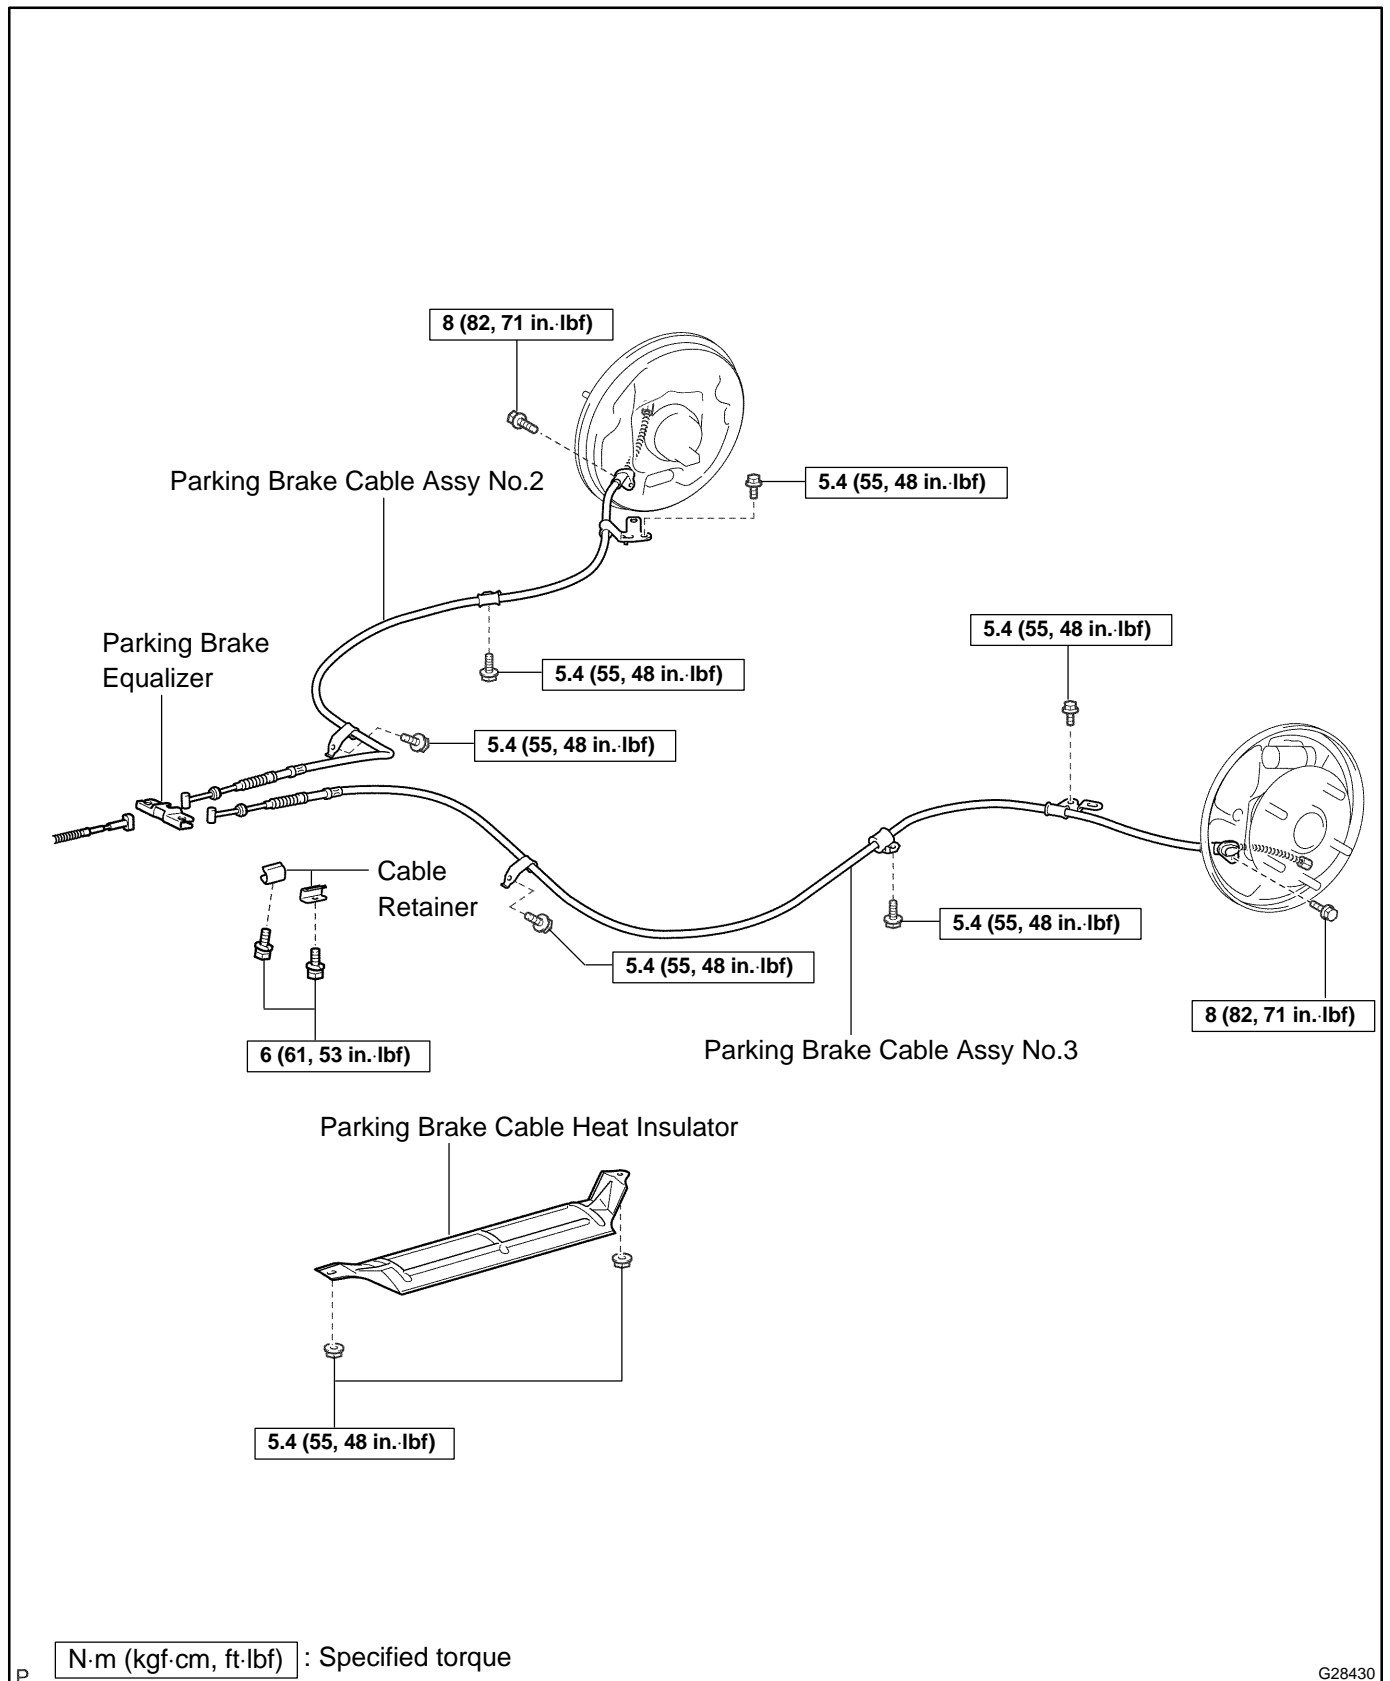

# PARKING BRAKE CABLE ASSY NO.3 COMPONENTS

330G9-01

G28430