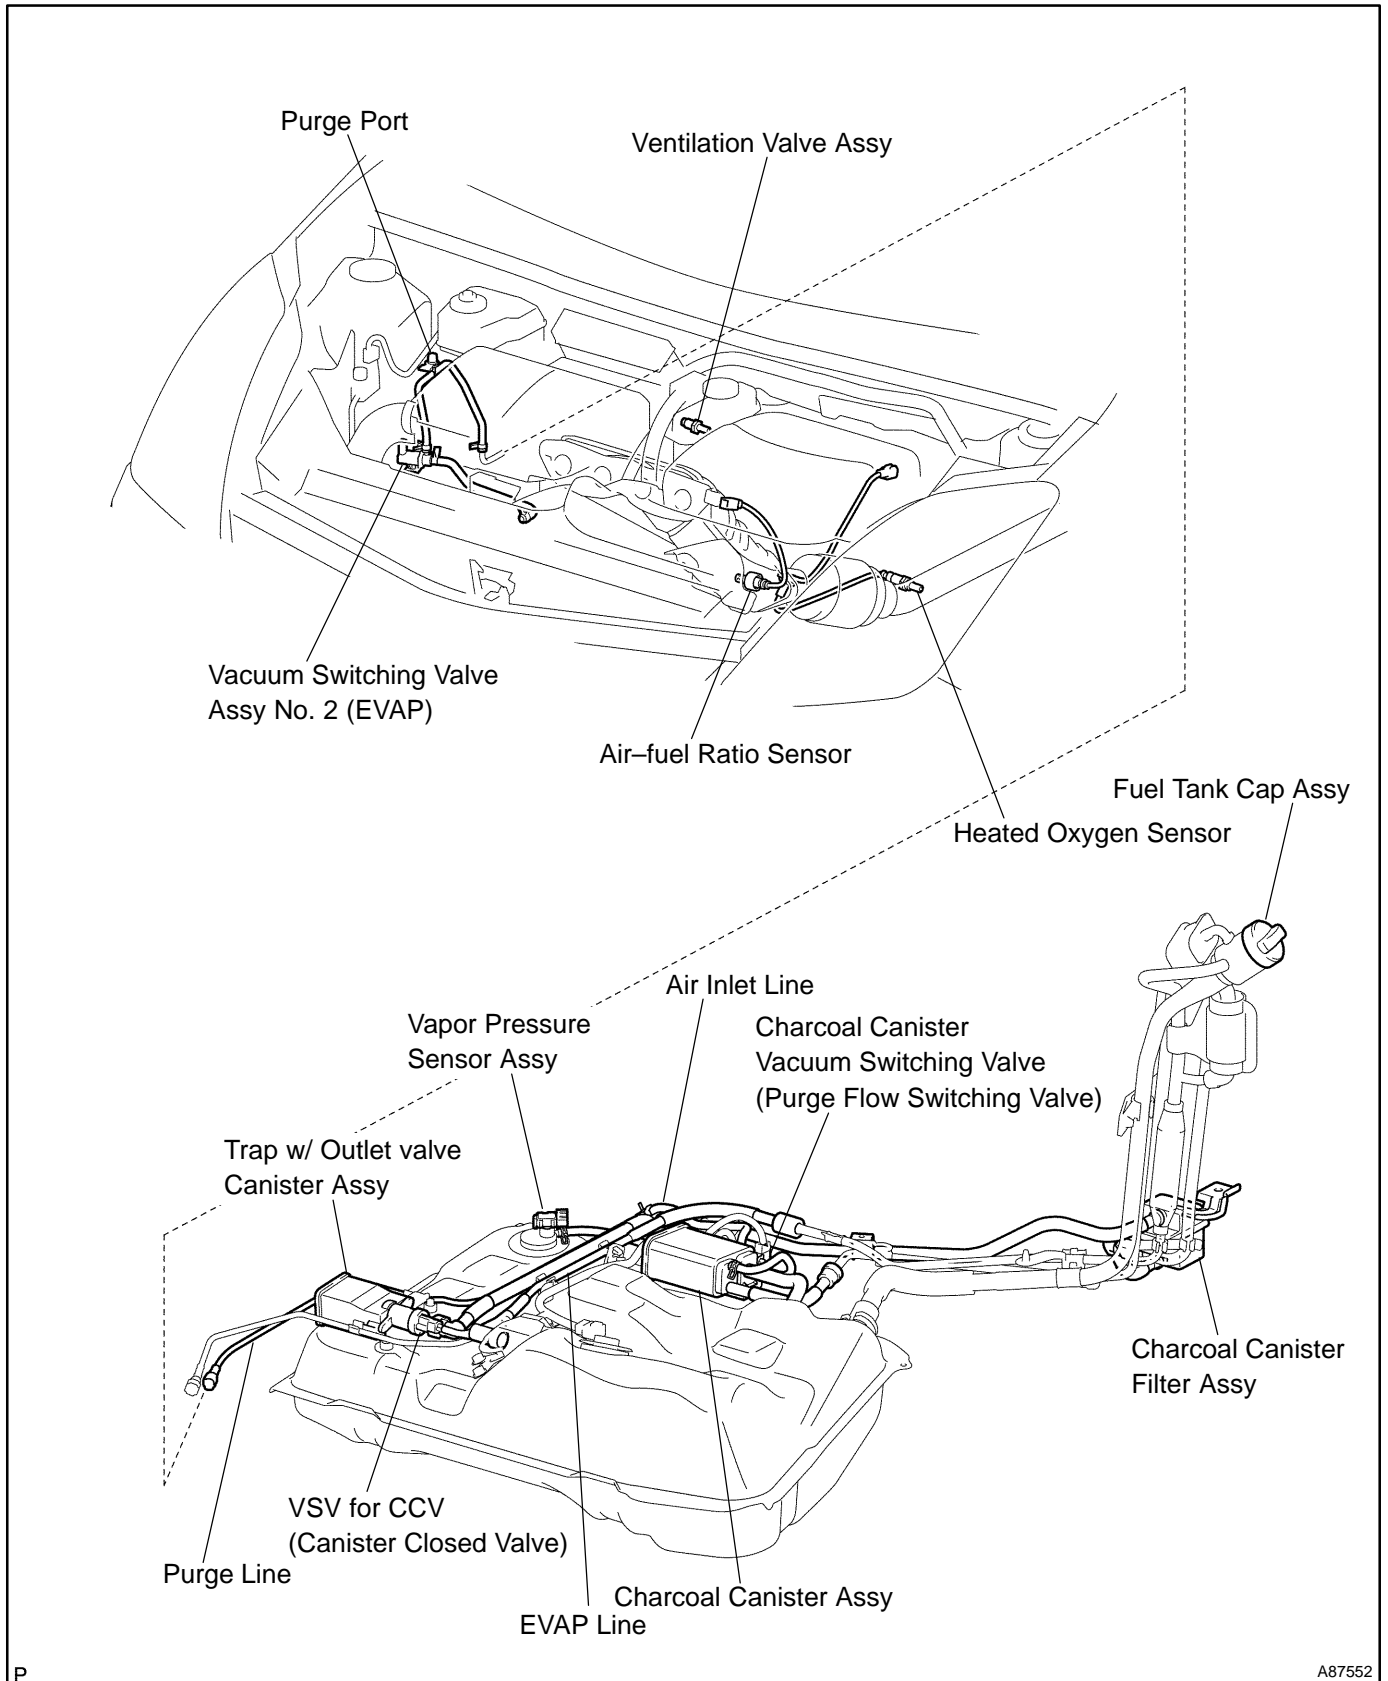

EMISSION CONTROL SYSTEM (1NZ-FXE)

LOCATION

120DW-01

P

A87553