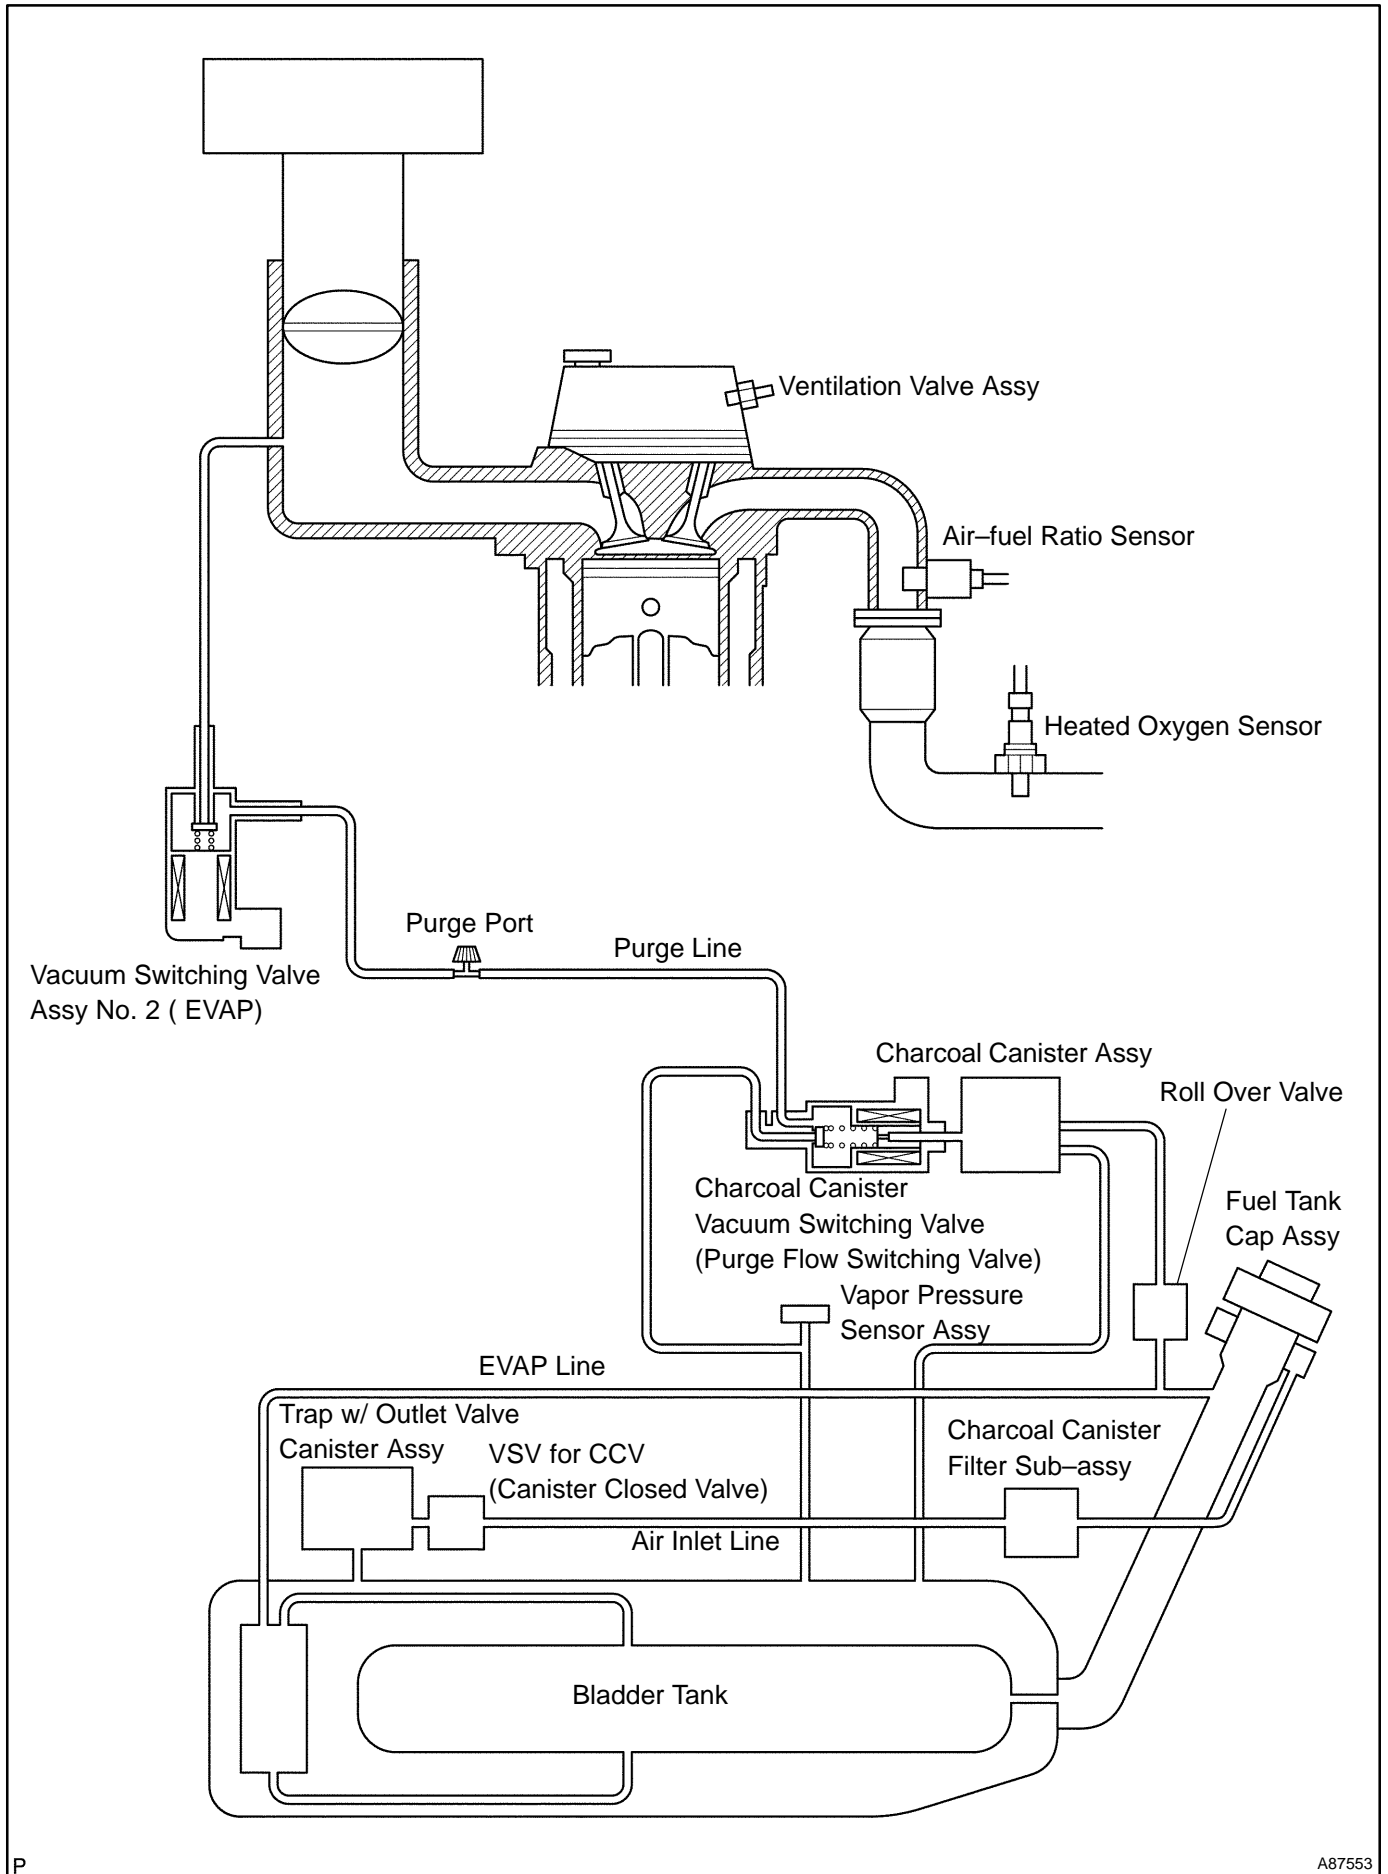

EMISSION CONTROL SYSTEM (1NZ-FXE)

LOCATION

120DW-01

P

A87553