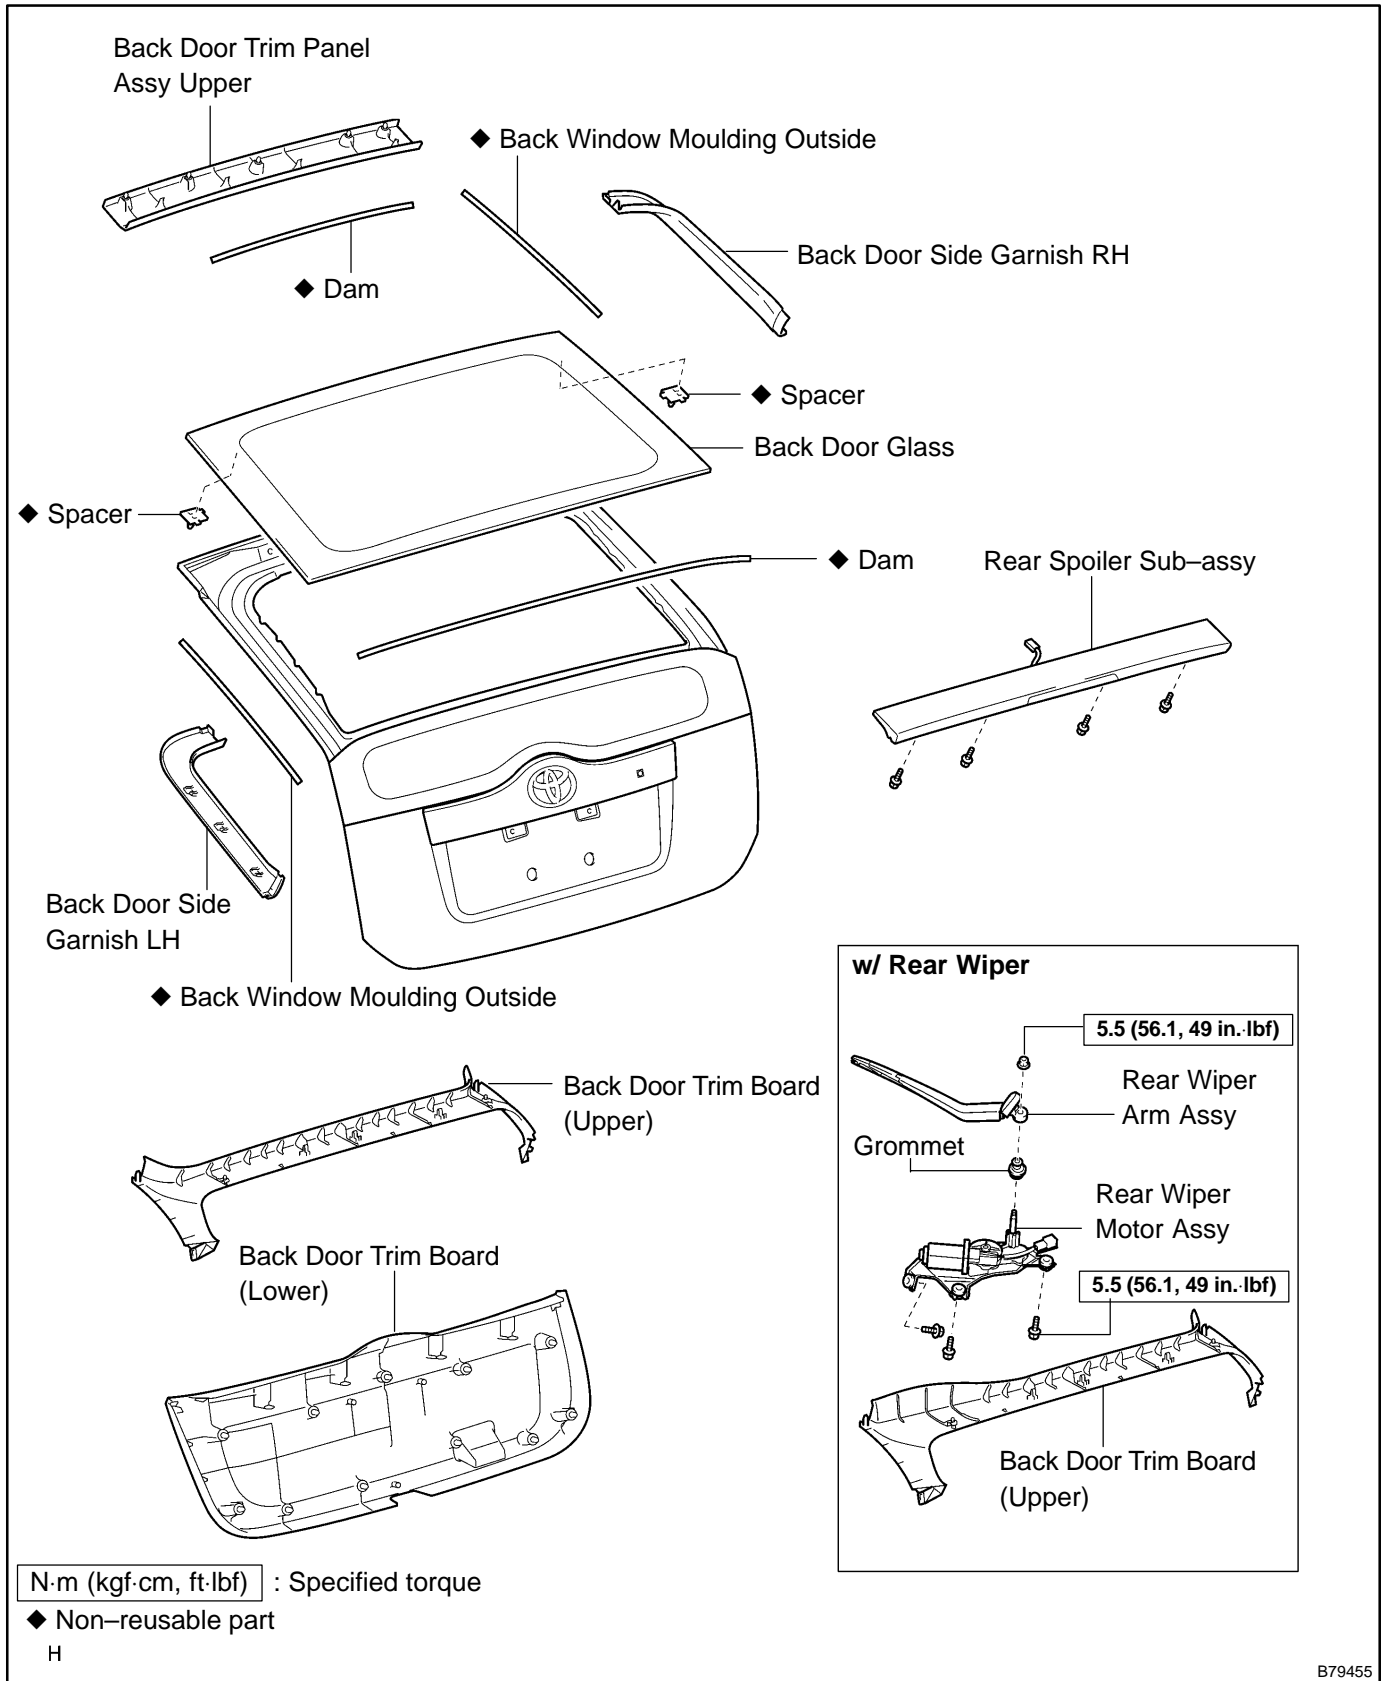

BACK DOOR GLASS COMPONENTS

70120-01

B79455