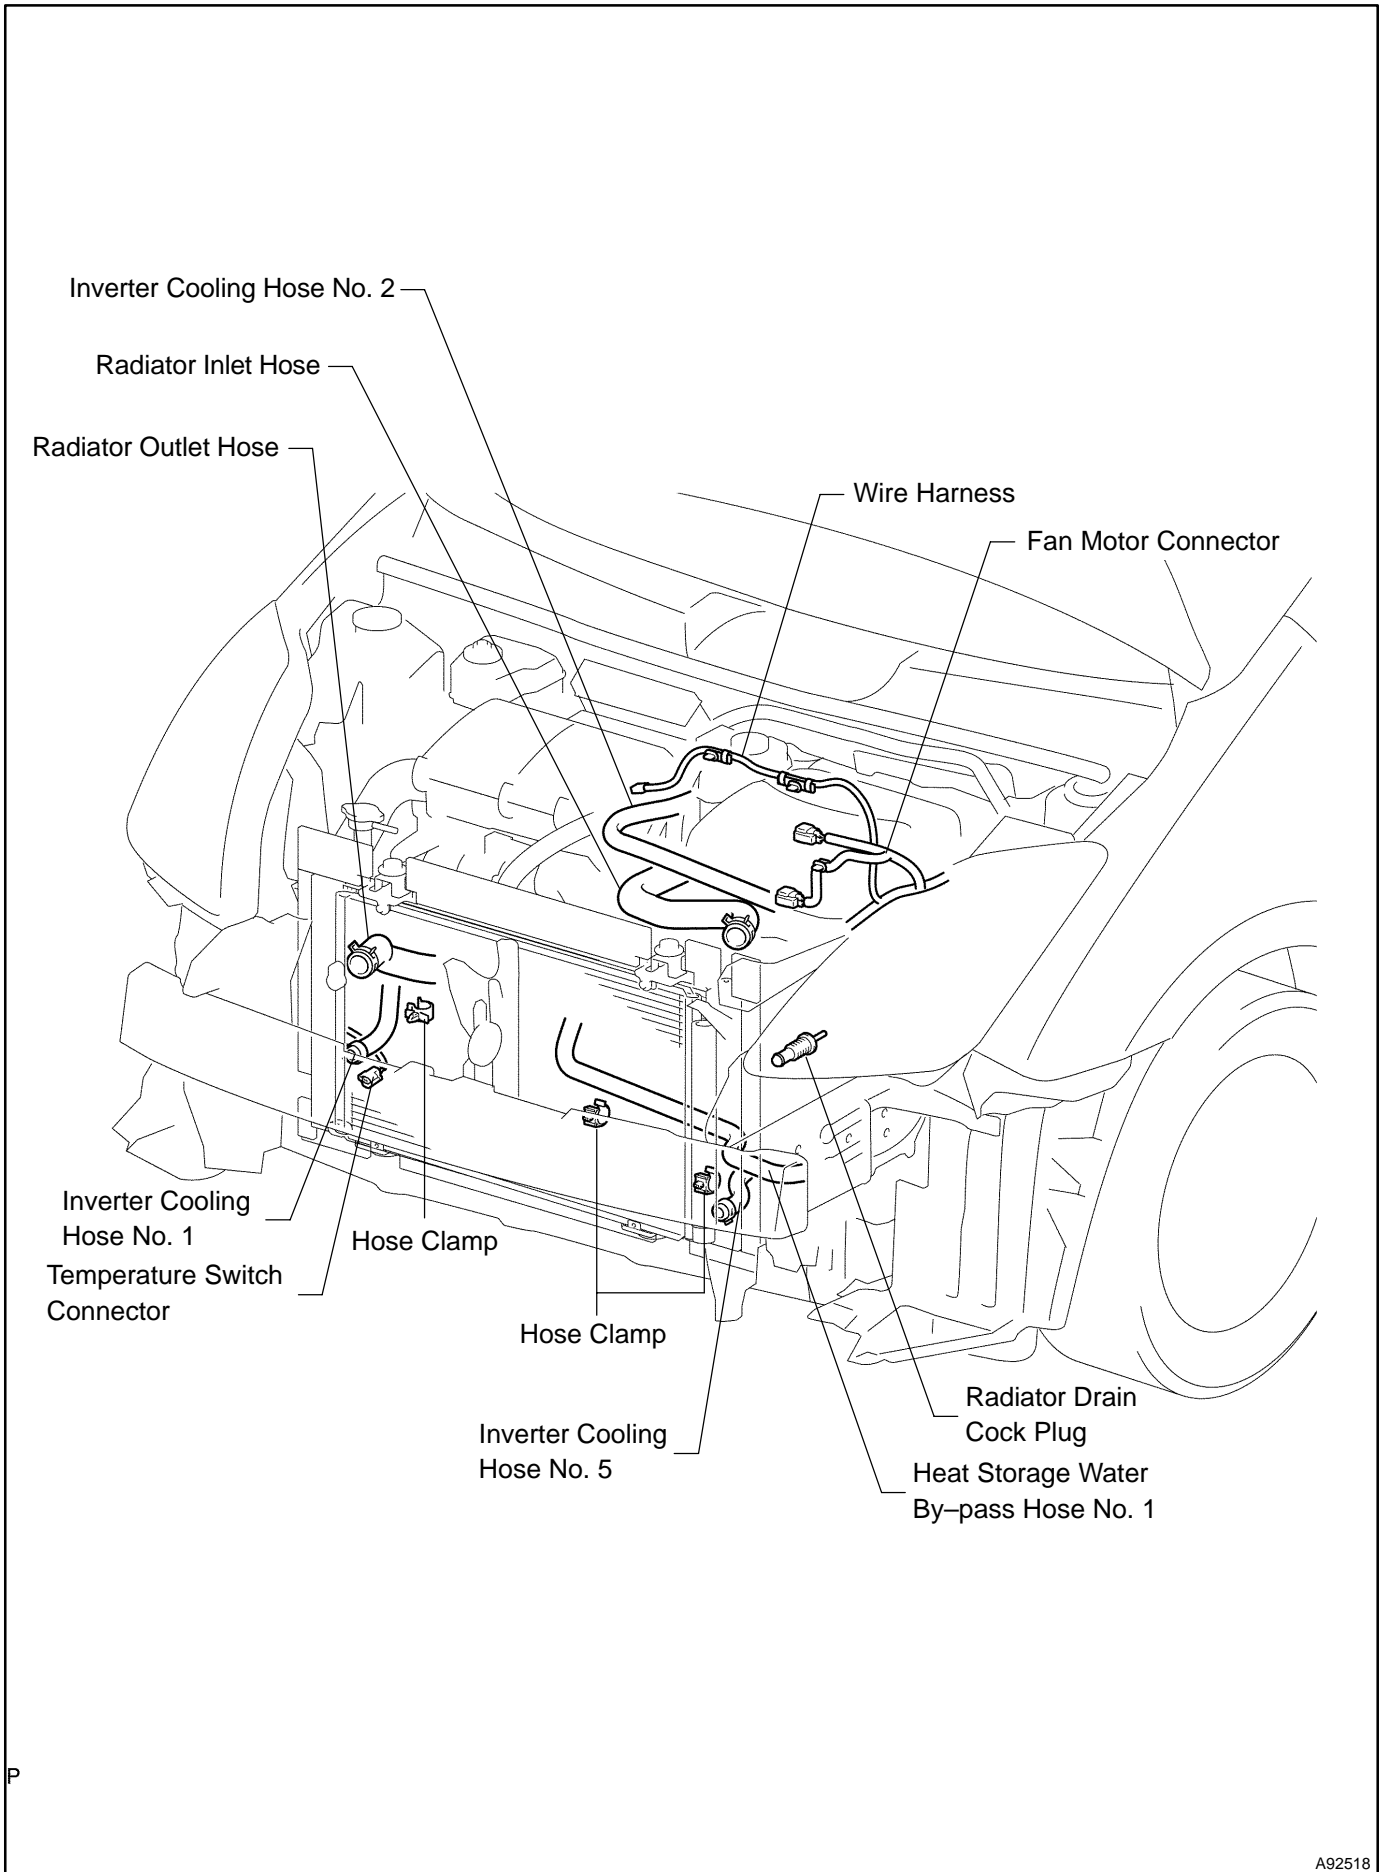

NO.2 RADIATOR ASSY (1NZ-FXE) COMPONENTS

160U2-01

A92524