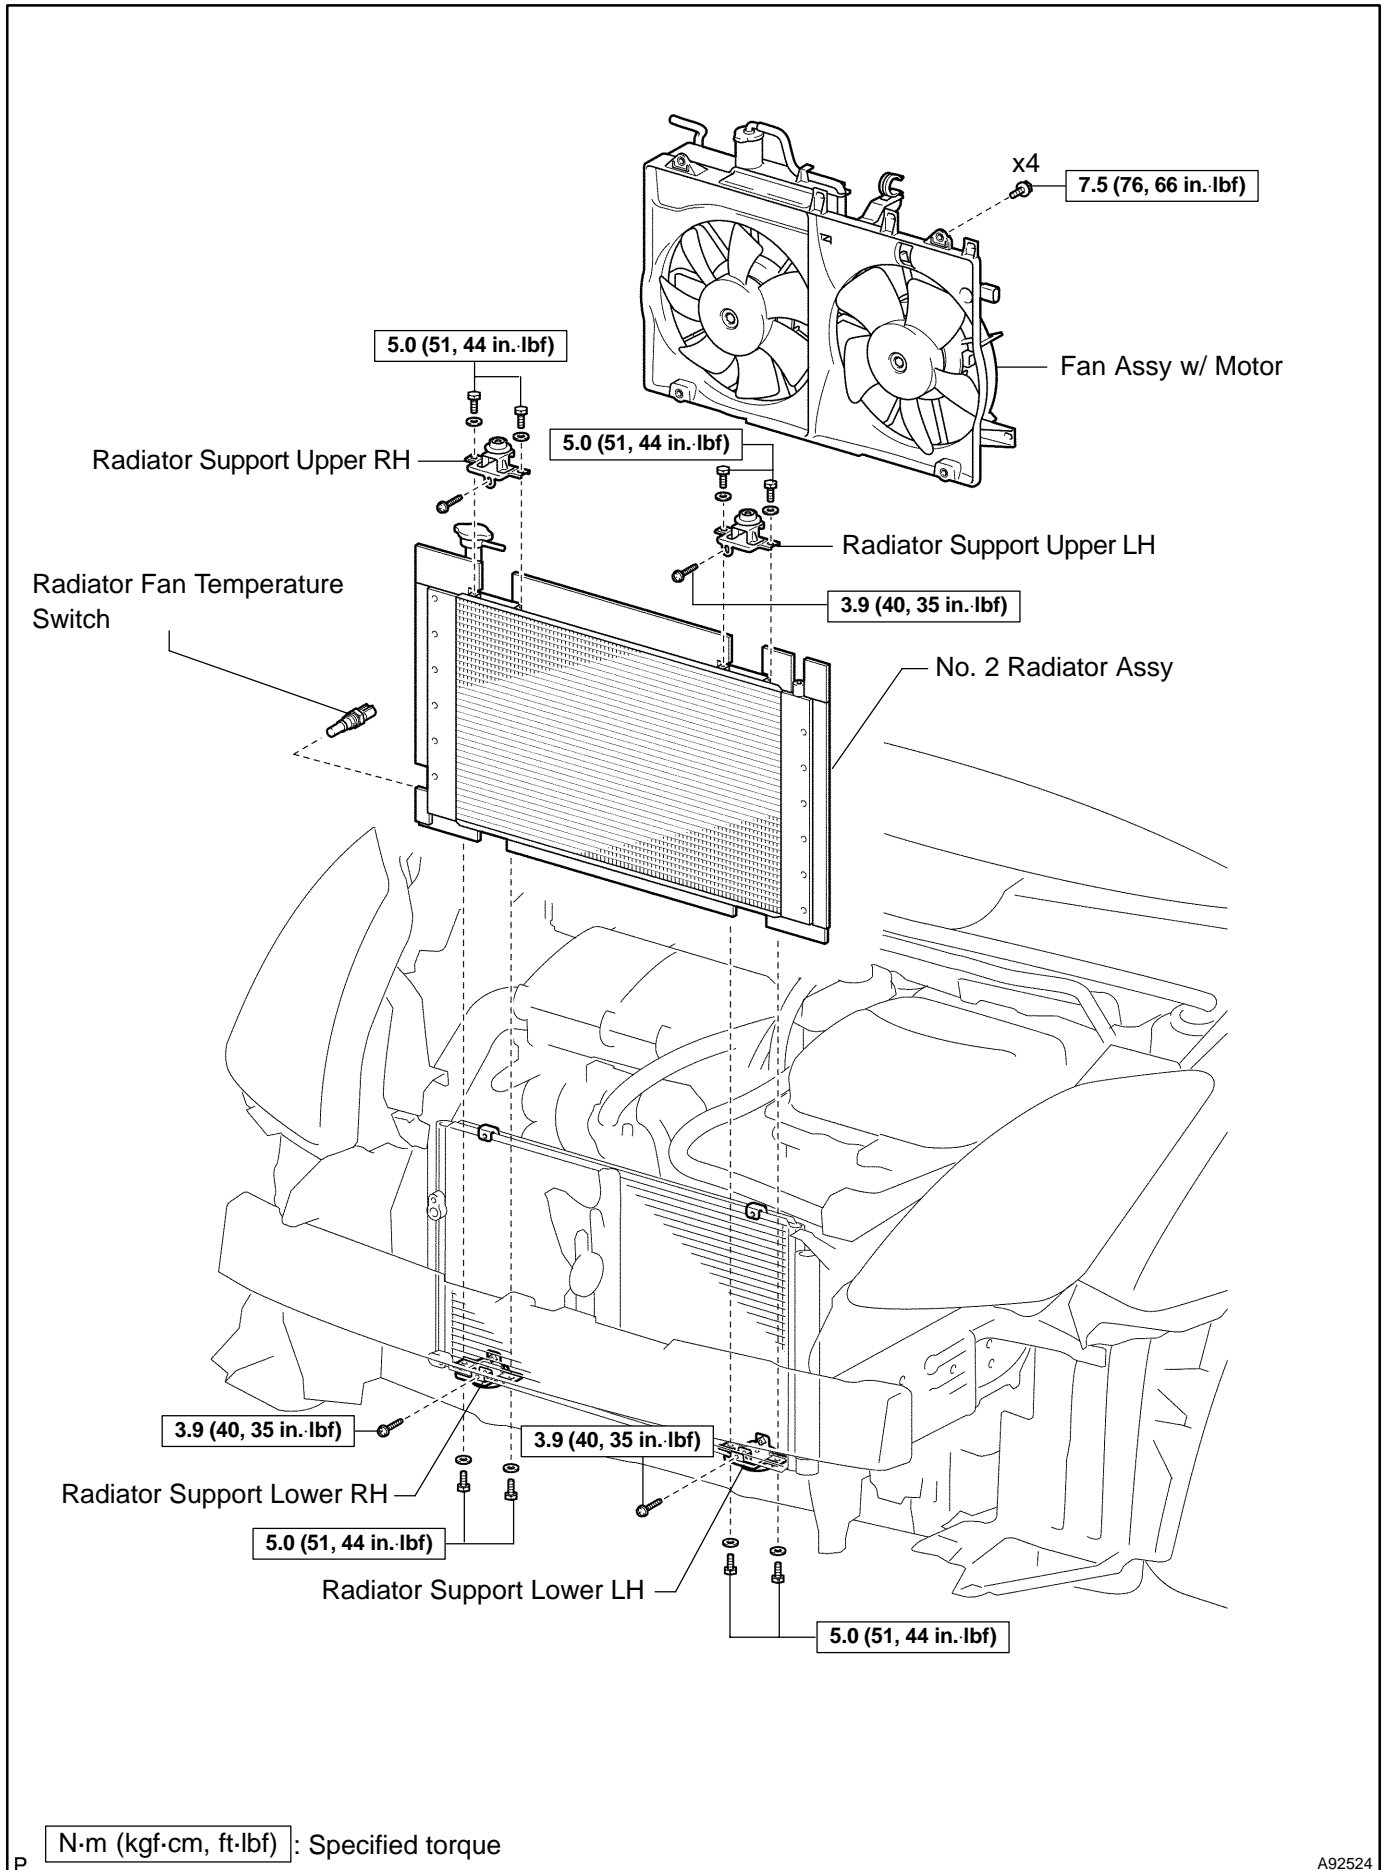

NO.2 RADIATOR ASSY (1NZ-FXE) COMPONENTS

160U2-01

A92524