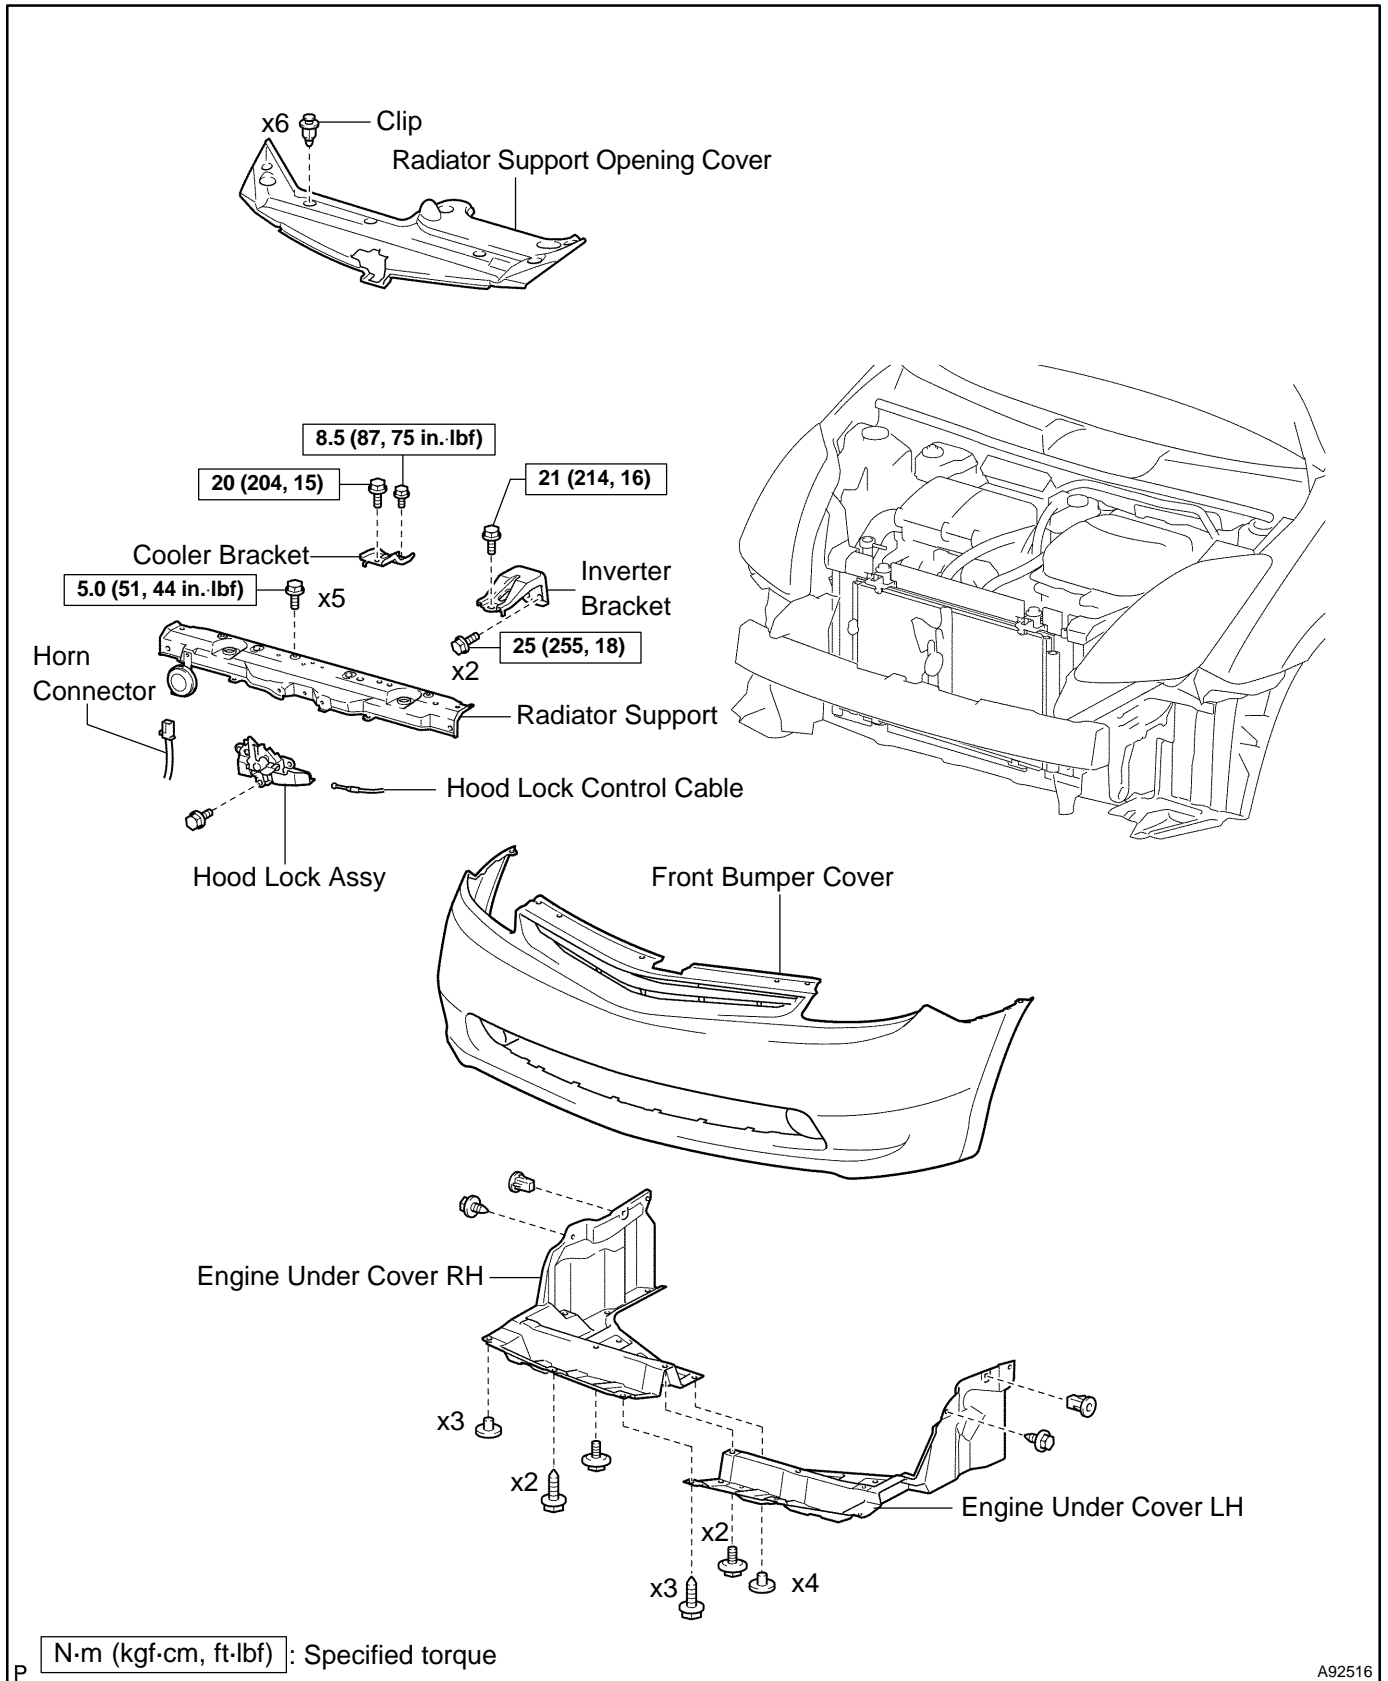

NO.2 RADIATOR ASSY (1NZ-FXE) COMPONENTS

160U2-01

A92524