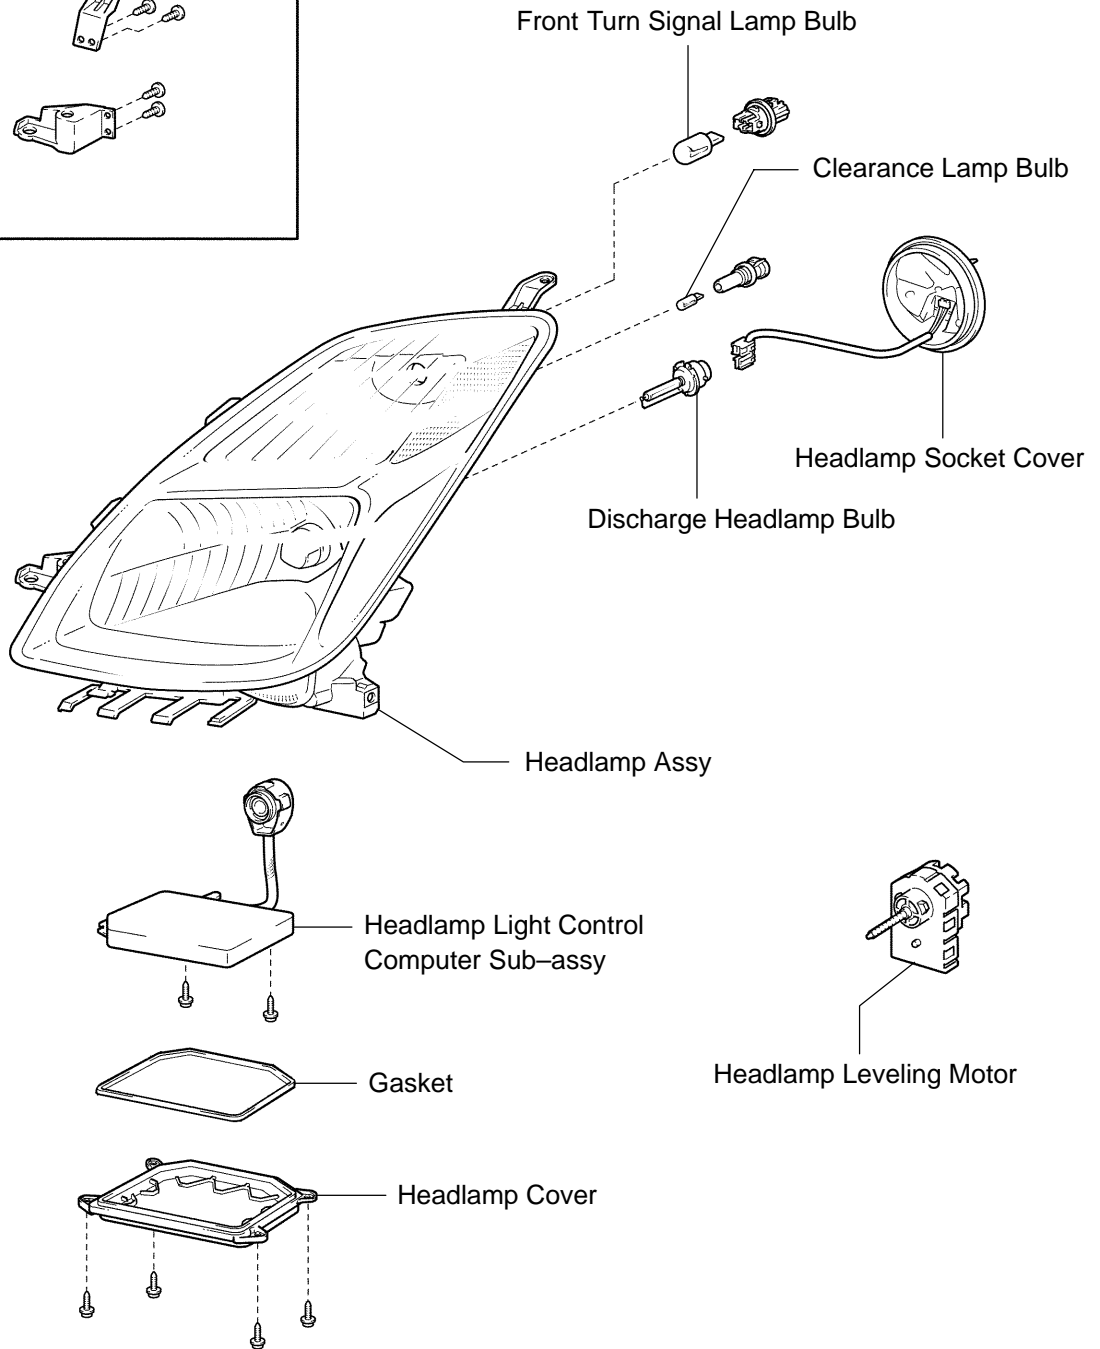

HEADLAMP ASSY COMPONENTS

6511Z-01

HINT:

Parts are shown for the LH side only. The LH and RH side are symmetrical.

Discharge Headlamp:

P E71134

139781

Halogen Headlamp: