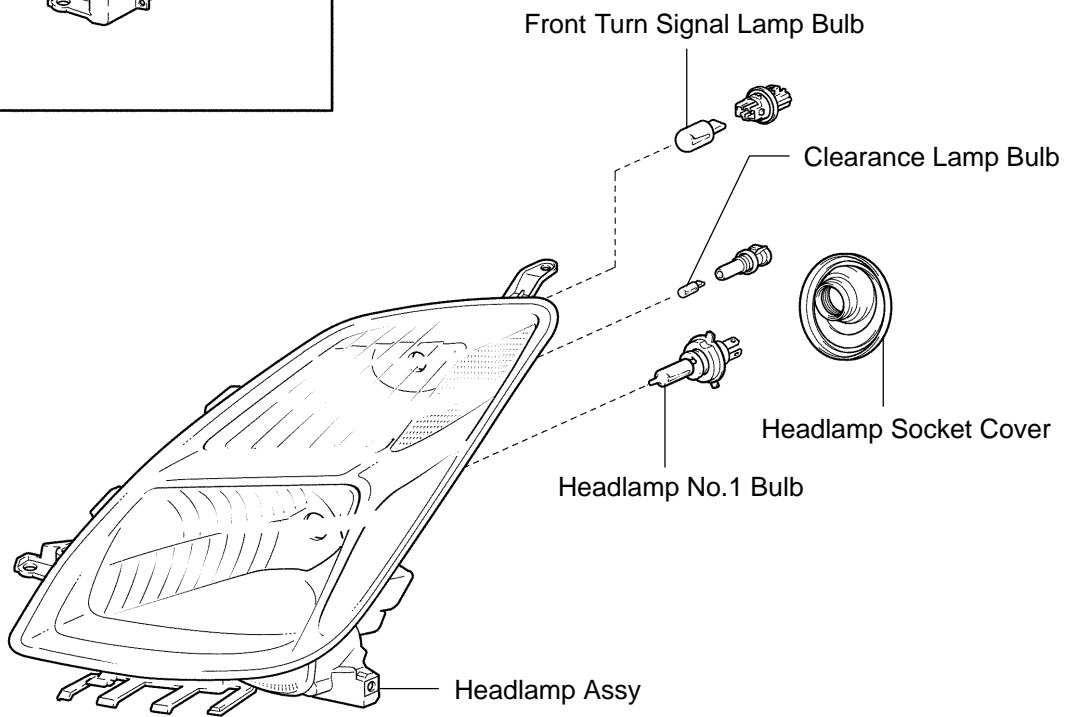

HEADLAMP ASSY COMPONENTS

6511Z-01

HINT:

Parts are shown for the LH side only. The LH and RH side are symmetrical.

Discharge Headlamp:

P E71134

139781

Halogen Headlamp: