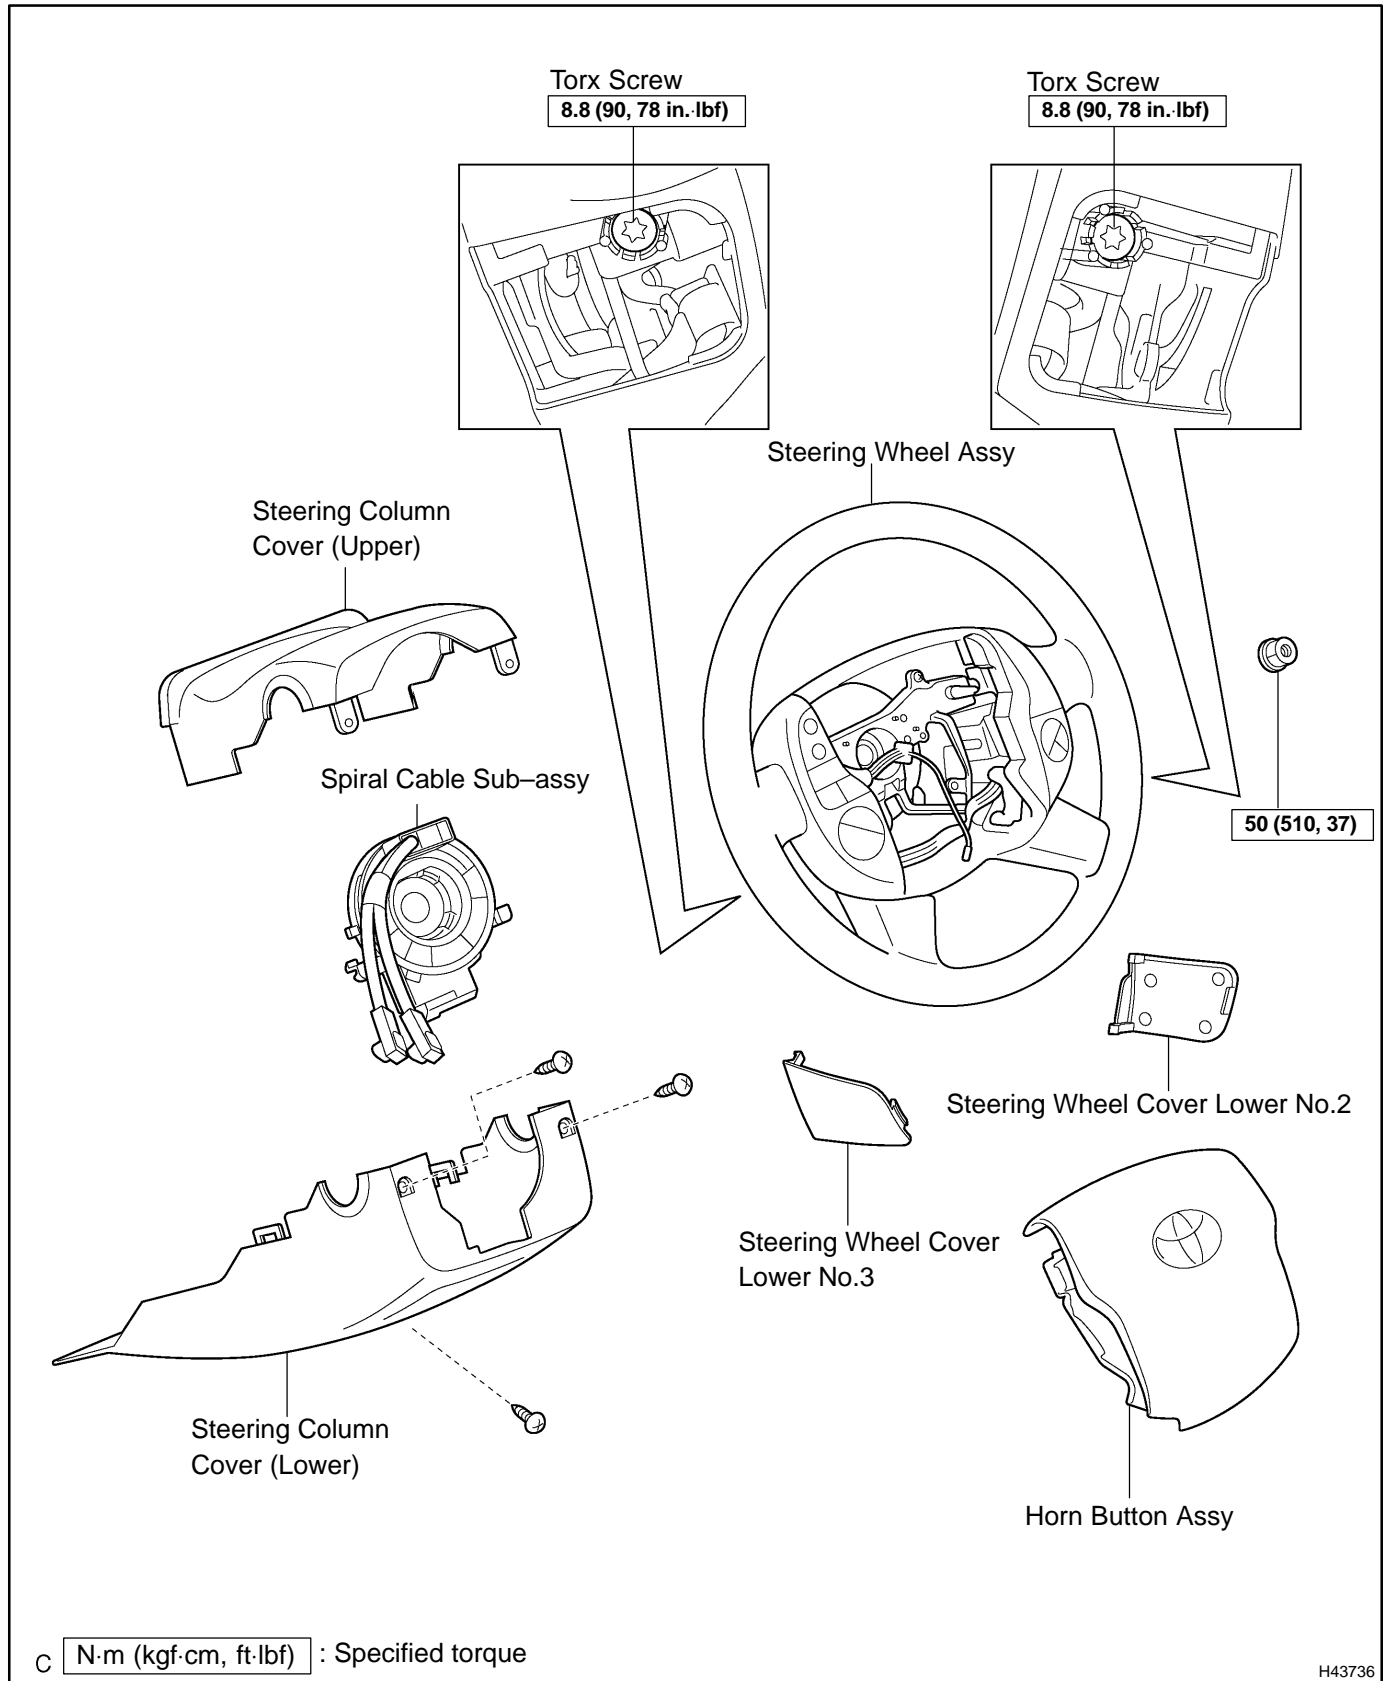

# HORN BUTTON ASSY COMPONENTS

600KC-04

H43736