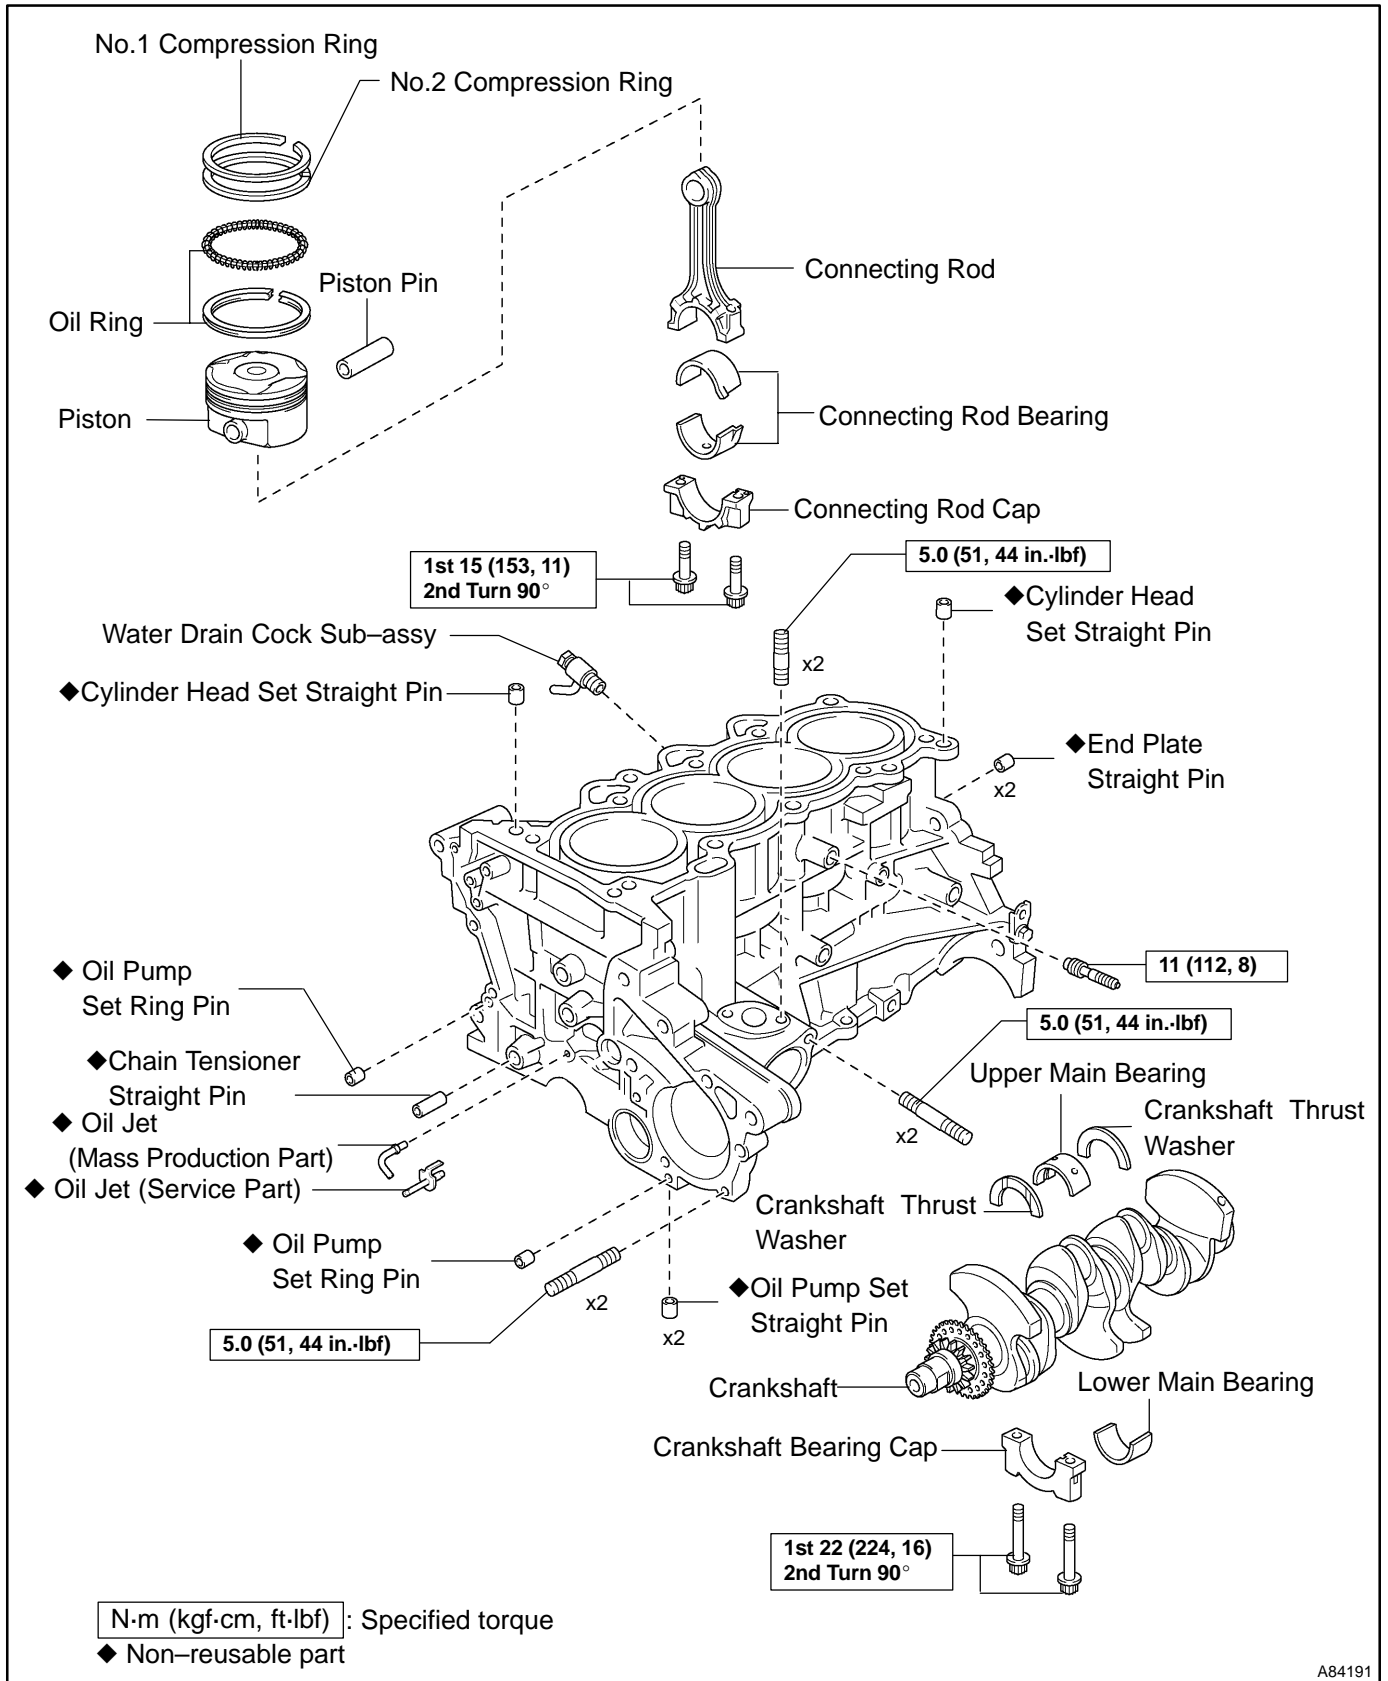

CYLINDER BLOCK ASSY (1NZ-FXE) COMPONENTS

141MM-01

A84191