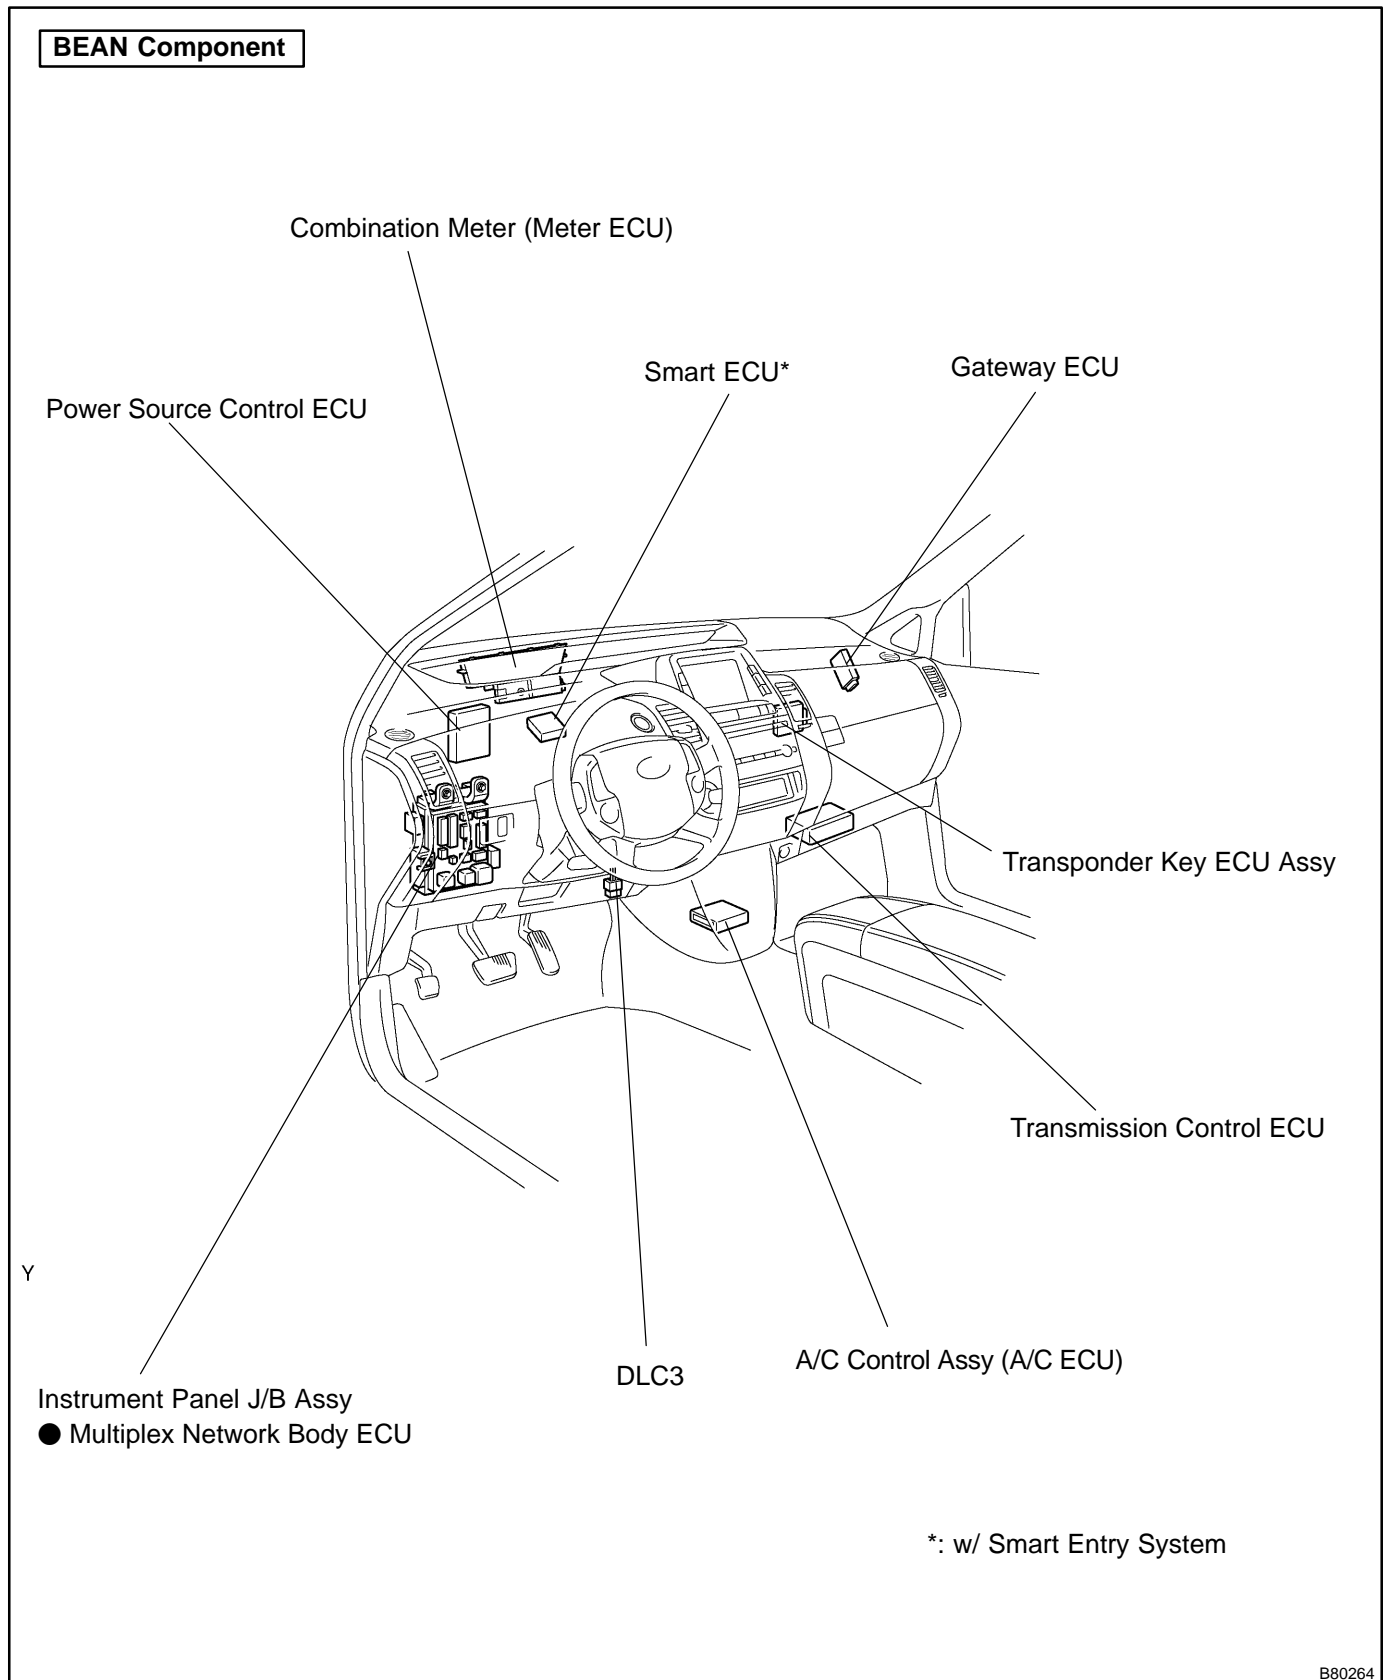

LOCATION

BEAN Component

B80264

AVC-LAN Component

*: Optional Equipment

B80265