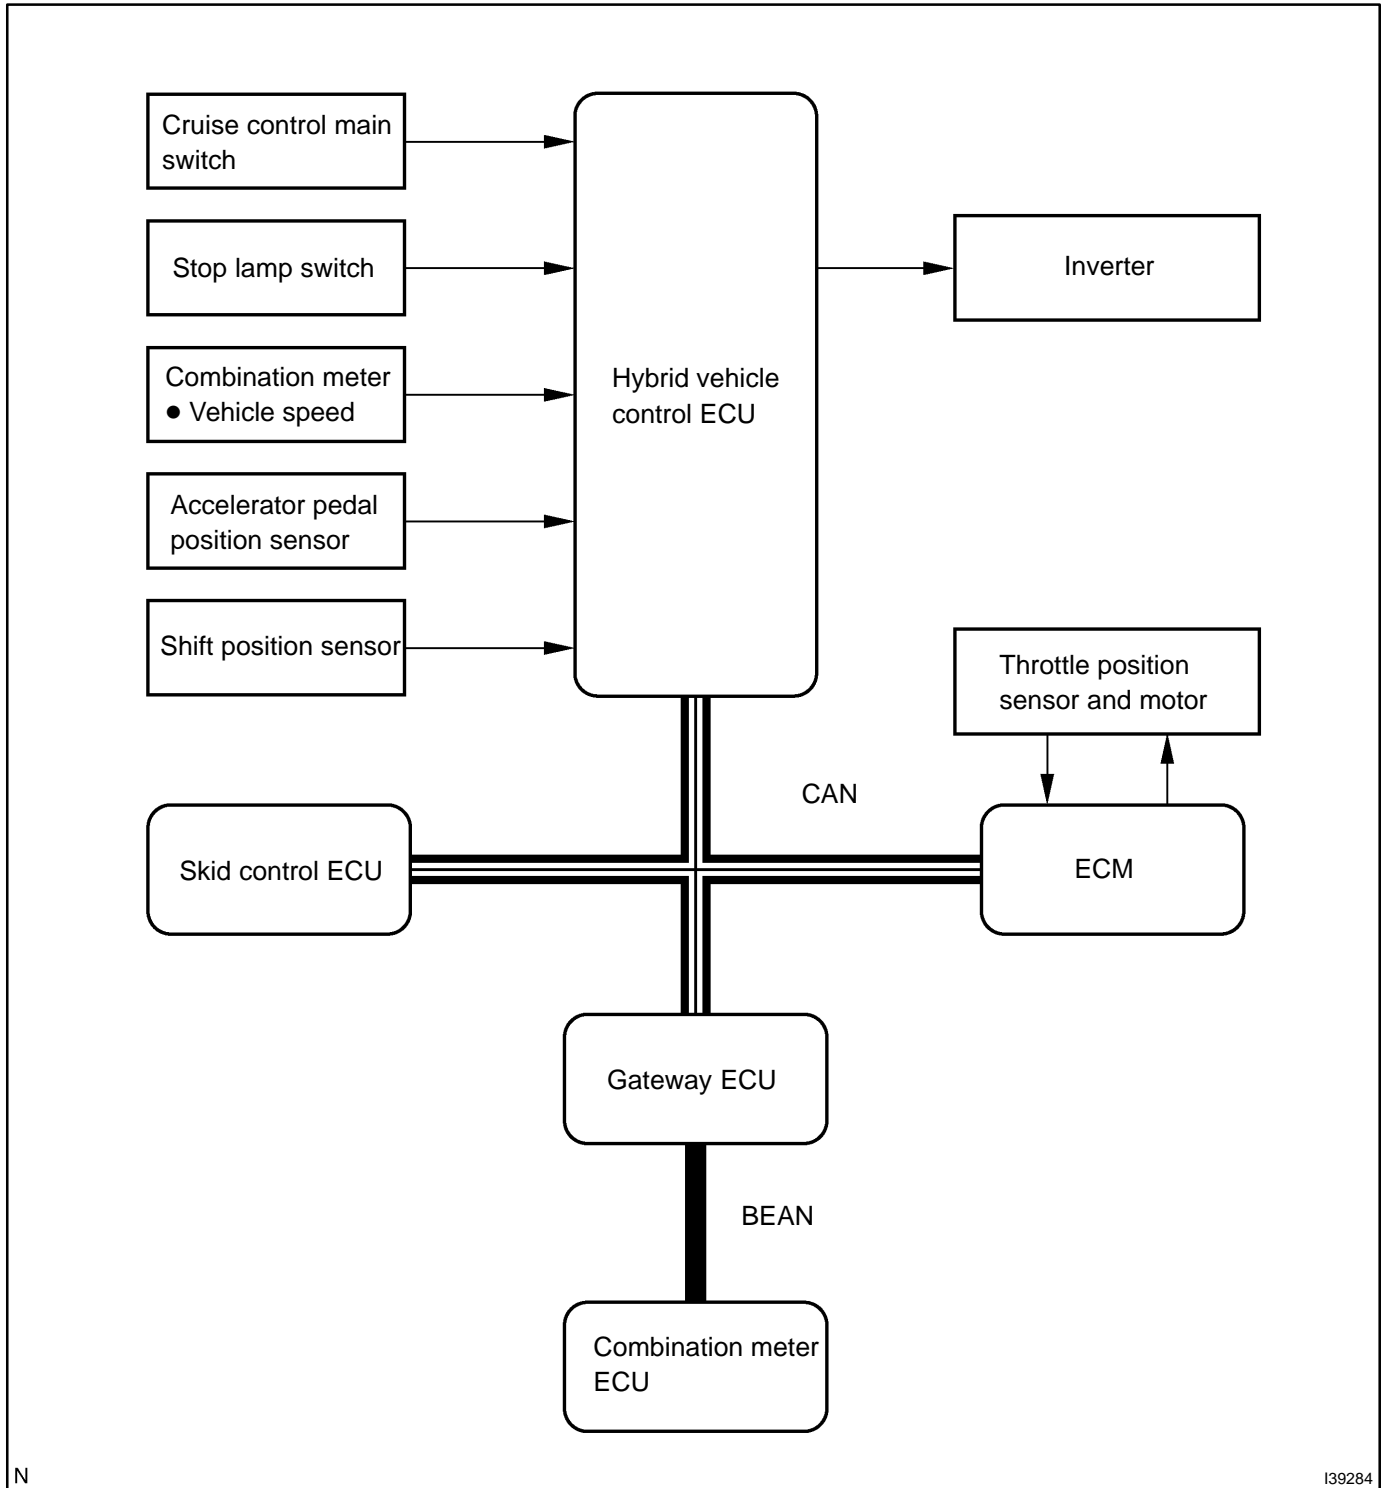

# SYSTEM DIAGRAM

N

I39284

Transmitting ECU (transmitter)	Receiving ECU	Signals	Communication Method
Hybrid Vehicle Control ECU	ECM	• Engine torque demand signal	• CAN
Hybrid Vehicle Control ECU	Combination Meter ECU	• CRUISE main indicator signal • Cruise control warning signal	• CAN • BEAN
Skid Control ECU	Hybrid Vehicle Control ECU	• Cruise control cancel signal	• CAN