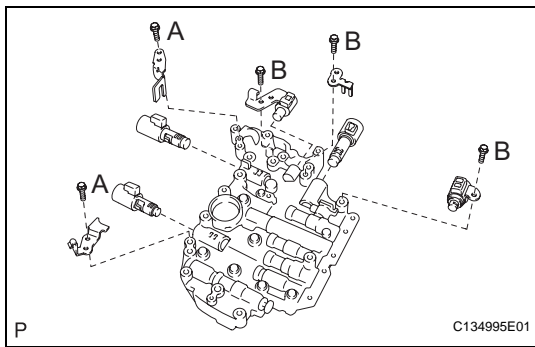

AX

INSTALLATION

1. INSTALL TRANSMISSION VALVE BODY ASSEMBLY

- (a) Install the 5 shift solenoid valves with the 5 bolts and 4 plates.

Torque: 6.6 N*m (67 kgf*cm, 58 in.*lbf) for bolt A
11 N*m (112 kgf*cm, 8 ft.*lbf) for bolt B

HINT:

Each bolt length is indicated below.

Bolt length:

12 mm (0.47 in.) for Bolt A

45 mm (1.77 in.) for Bolt B

- (b) Install the spring and check ball body.

- (c) Align the groove of the manual valve with the pin of lever.

HINT:

Each bolt length is indicated below.

Bolt length:

25 mm (0.984 in.) for Bolt A

41 mm (1.614 in.) for Bolt B

45 mm (1.771 in.) for Bolt C

2. INSTALL TRANSMISSION WIRE

- (a) Coat the O-ring with ATF.

- (a) Install the 3 magnets in the oil pan.

- (b) Install a new gasket, oil pan with the 18 bolts.
Torque: 7.6 N*m (77 kgf*cm, 67 in.*lbf)

5. INSTALL NO. 1 ENGINE UNDER COVER

6. CONNECT CABLE TO NEGATIVE BATTERY TERMINAL