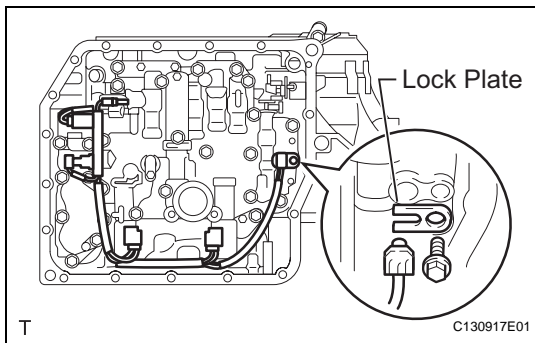

HINT:

Each bolt length is indicated below.

Bolt length:

12 mm (0.47 in.) for Bolt A

45 mm (1.77 in.) for Bolt B

- (b) Install the spring and check ball body.

- (c) Align the groove of the manual valve with the pin of lever.

- (d) Install the 17 bolts.

Torque: 11 N*m (112 kgf*cm, 8 ft.*lbf)

NOTICE:

- Push the valve body against the accumulator piston spring and the check ball body to install it.
- Tighten the bolts marked by * in the illustration first temporarily because they are positioning bolts.

HINT:

Each bolt length is indicated below.

Bolt length:

25 mm (0.984 in.) for Bolt A

41 mm (1.614 in.) for Bolt B

45 mm (1.771 in.) for Bolt C

2. INSTALL TRANSMISSION WIRE

- (a) Coat the O-ring with ATF.

- (b) Install the ATF temperature sensor with the lock plate and bolt.

Torque: 6.6 N*m (67 kgf*cm, 58 in.*lbf)

- (c) Connect the 5 shift solenoid valve connectors.

3. INSTALL VALVE BODY OIL STRAINER ASSEMBLY