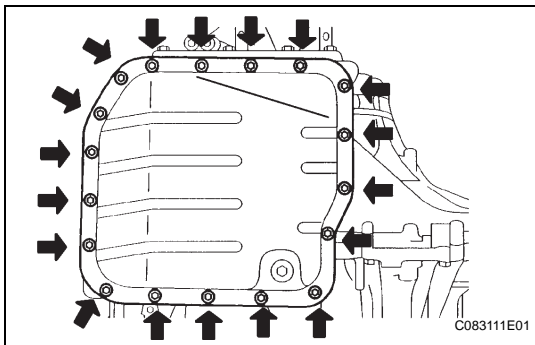

HINT:

Each bolt length is indicated below.

Bolt length:

25 mm (0.984 in.) for Bolt A

41 mm (1.614 in.) for Bolt B

45 mm (1.771 in.) for Bolt C

2. INSTALL TRANSMISSION WIRE

- (a) Coat the O-ring with ATF.

- (b) Install the ATF temperature sensor with the lock plate and bolt.

Torque: 6.6 N*m (67 kgf*cm, 58 in.*lbf)

- (c) Connect the 5 shift solenoid valve connectors.

3. INSTALL VALVE BODY OIL STRAINER ASSEMBLY

- (a) Coat a new O-ring with ATF.
- (b) Install the O-ring to the oil strainer.

- (c) Install the oil strainer with the 3 bolts.
Torque: 11 N*m (112 kgf*cm, 8 ft.*lbf)

4. INSTALL AUTOMATIC TRANSAXLE OIL PAN SUB-ASSEMBLY

- (a) Install the 3 magnets in the oil pan.

- (b) Install a new gasket, oil pan with the 18 bolts.
Torque: 7.6 N*m (77 kgf*cm, 67 in.*lbf)

5. INSTALL NO. 1 ENGINE UNDER COVER

6. CONNECT CABLE TO NEGATIVE BATTERY TERMINAL