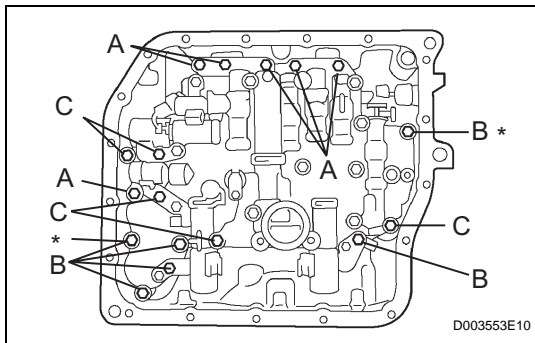

AX

INSTALLATION

1. INSTALL TRANSMISSION VALVE BODY ASSEMBLY

- (a) Install the 5 shift solenoid valves with the 5 bolts and 4 plates.

Torque: 6.6 N*m (67 kgf*cm, 58 in.*lbf) for bolt A
11 N*m (112 kgf*cm, 8 ft.*lbf) for bolt B

HINT:

Each bolt length is indicated below.

Bolt length:

12 mm (0.47 in.) for Bolt A

45 mm (1.77 in.) for Bolt B

- (b) Install the spring and check ball body.

- (c) Align the groove of the manual valve with the pin of lever.

- (d) Install the 17 bolts.

Torque: 11 N*m (112 kgf*cm, 8 ft.*lbf)

NOTICE:

- Push the valve body against the accumulator piston spring and the check ball body to install it.
- Tighten the bolts marked by * in the illustration first temporarily because they are positioning bolts.

HINT:

Each bolt length is indicated below.

Bolt length:

25 mm (0.984 in.) for Bolt A

41 mm (1.614 in.) for Bolt B

45 mm (1.771 in.) for Bolt C

2. INSTALL TRANSMISSION WIRE

- (a) Coat the O-ring with ATF.