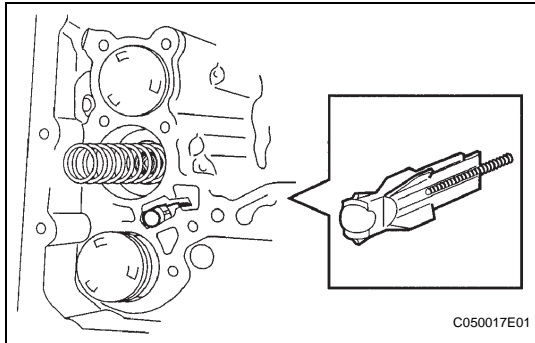

AX

INSTALLATION

1. INSTALL TRANSMISSION VALVE BODY ASSEMBLY

- (a) Install the 5 shift solenoid valves with the 5 bolts and 4 plates.

Torque: 6.6 N*m (67 kgf*cm, 58 in.*lbf) for bolt A
11 N*m (112 kgf*cm, 8 ft.*lbf) for bolt B

HINT:

Each bolt length is indicated below.

Bolt length:

12 mm (0.47 in.) for Bolt A

45 mm (1.77 in.) for Bolt B

- (b) Install the spring and check ball body.

- (c) Align the groove of the manual valve with the pin of lever.

- (d) Install the 17 bolts.

Torque: 11 N*m (112 kgf*cm, 8 ft.*lbf)

NOTICE:

- Push the valve body against the accumulator piston spring and the check ball body to install it.
- Tighten the bolts marked by * in the illustration first temporarily because they are positioning bolts.

HINT:

Each bolt length is indicated below.

Bolt length:

25 mm (0.984 in.) for Bolt A

41 mm (1.614 in.) for Bolt B

45 mm (1.771 in.) for Bolt C

2. INSTALL TRANSMISSION WIRE

- (a) Coat the O-ring with ATF.