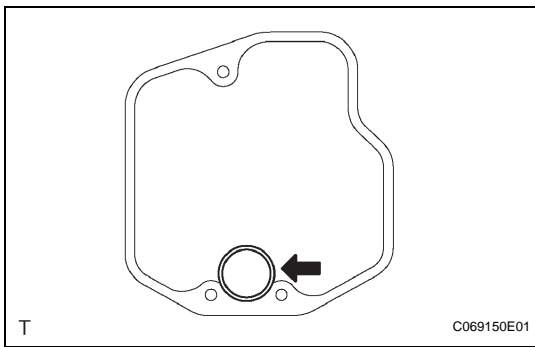

3. INSTALL VALVE BODY OIL STRAINER ASSEMBLY

- (a) Coat a new O-ring with ATF.
- (b) Install the O-ring to the oil strainer.