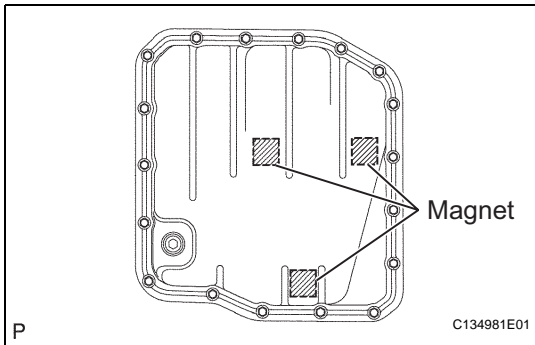

4. INSTALL AUTOMATIC TRANSAXLE OIL PAN SUB-ASSEMBLY

- (a) Install the 3 magnets in the oil pan.