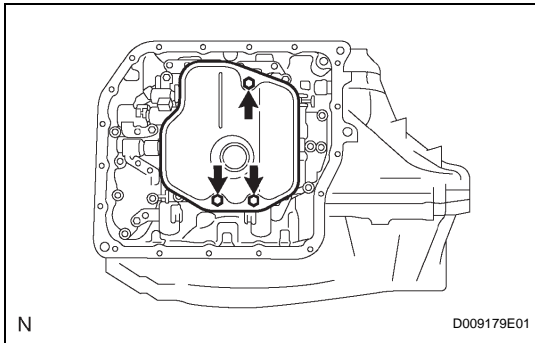

- (c) Install the oil strainer with the 3 bolts.
  Torque: 11 N*m (112 kgf*cm, 8 ft.*lbf)