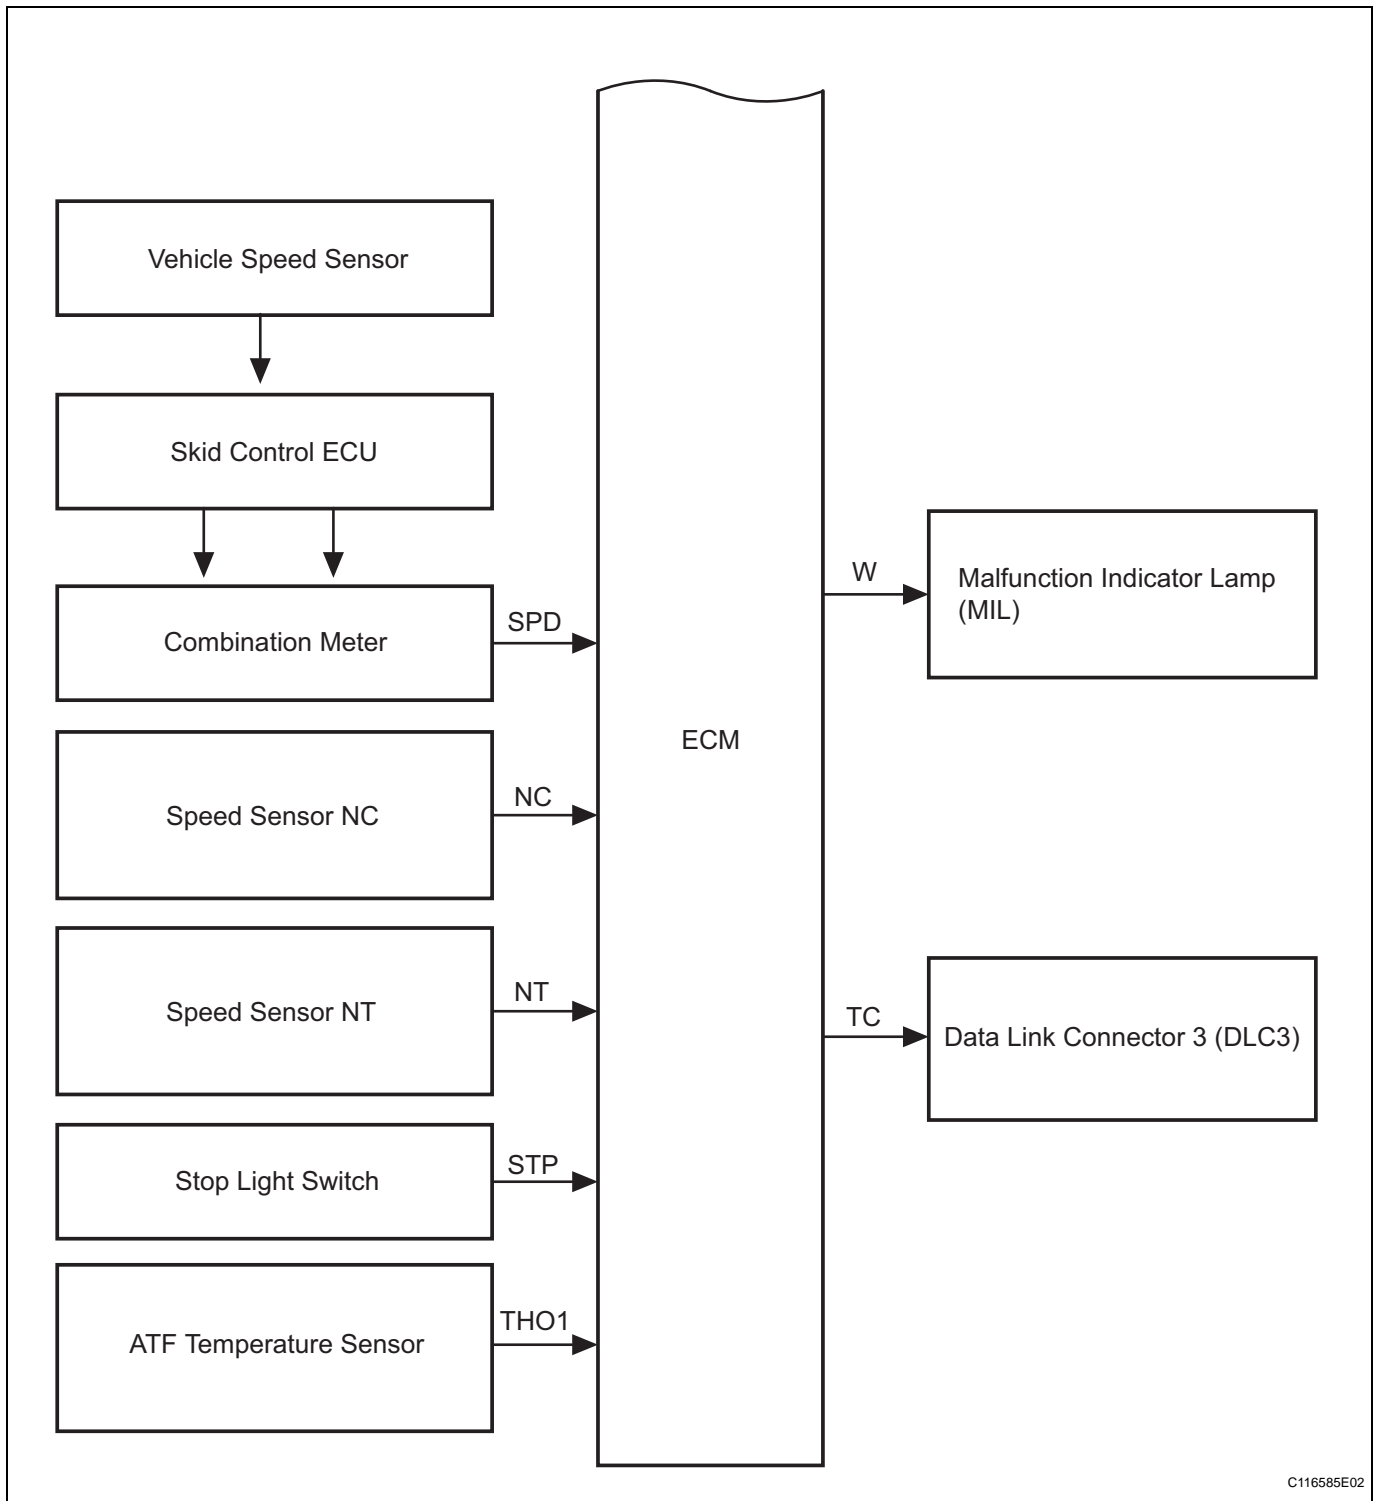

# SYSTEM DIAGRAM

The configuration of the electronic control system in the U241E automatic transaxle is as shown in the following chart.

AX