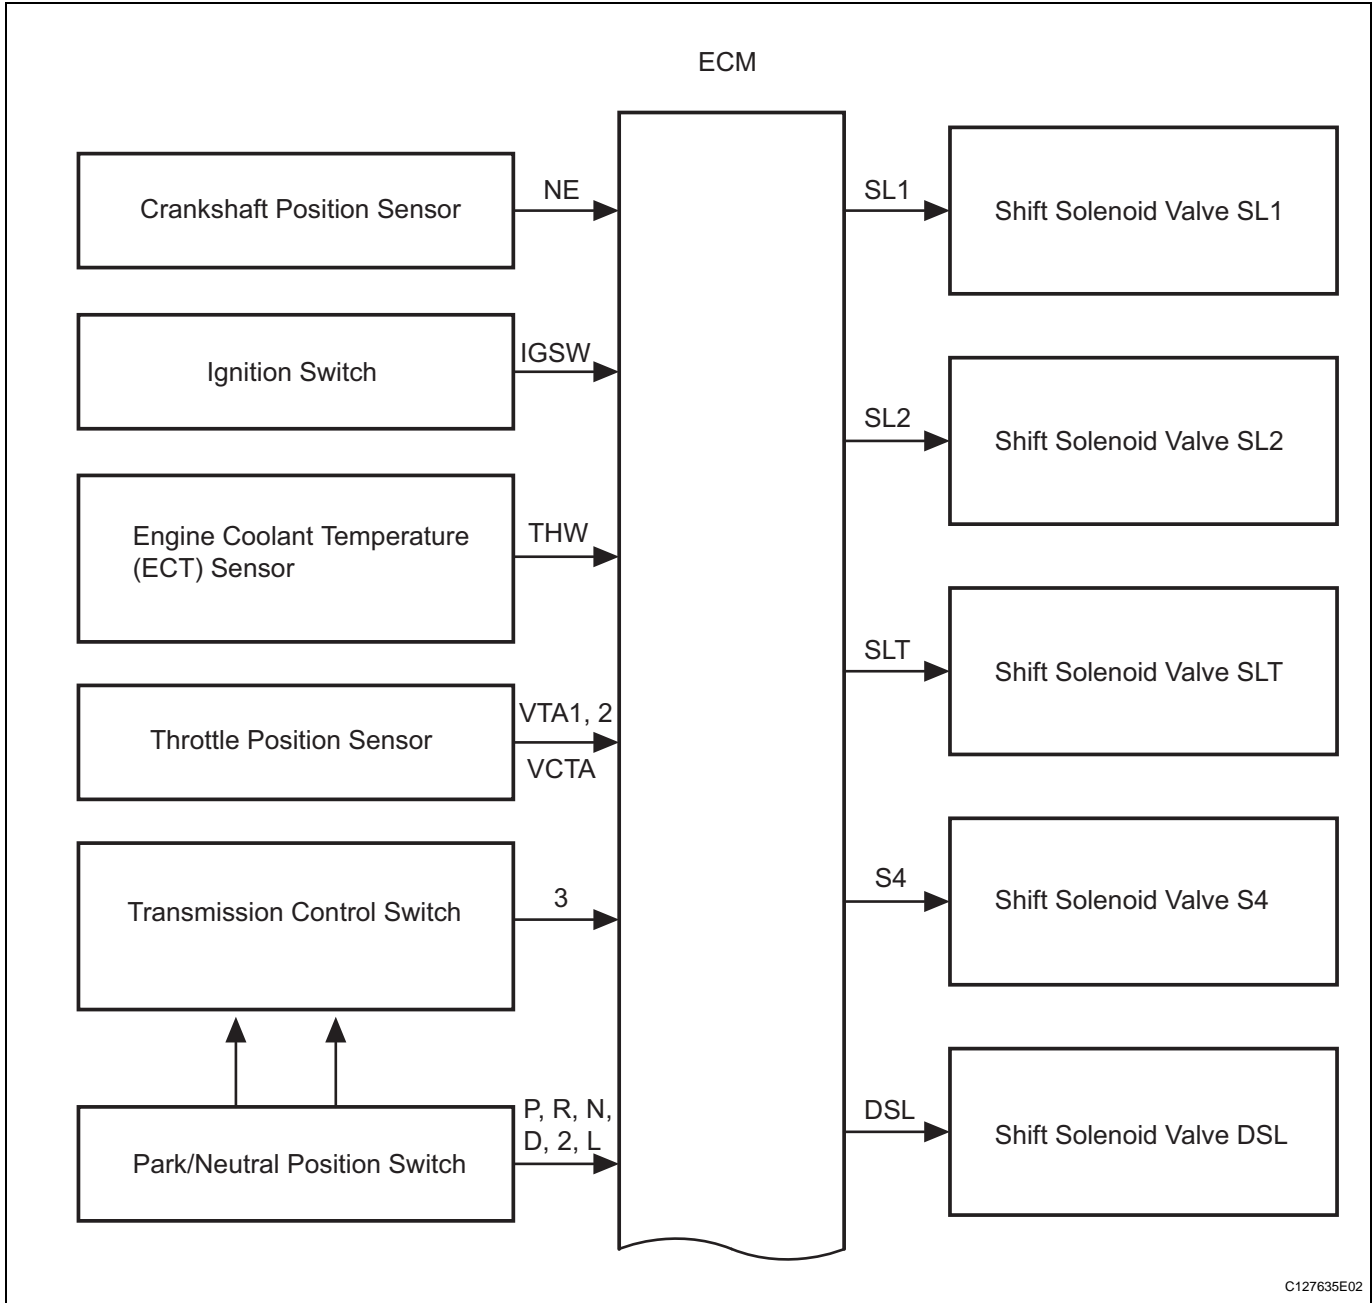

# SYSTEM DIAGRAM

The configuration of the electronic control system in the U241E automatic transaxle is as shown in the following chart.

AX