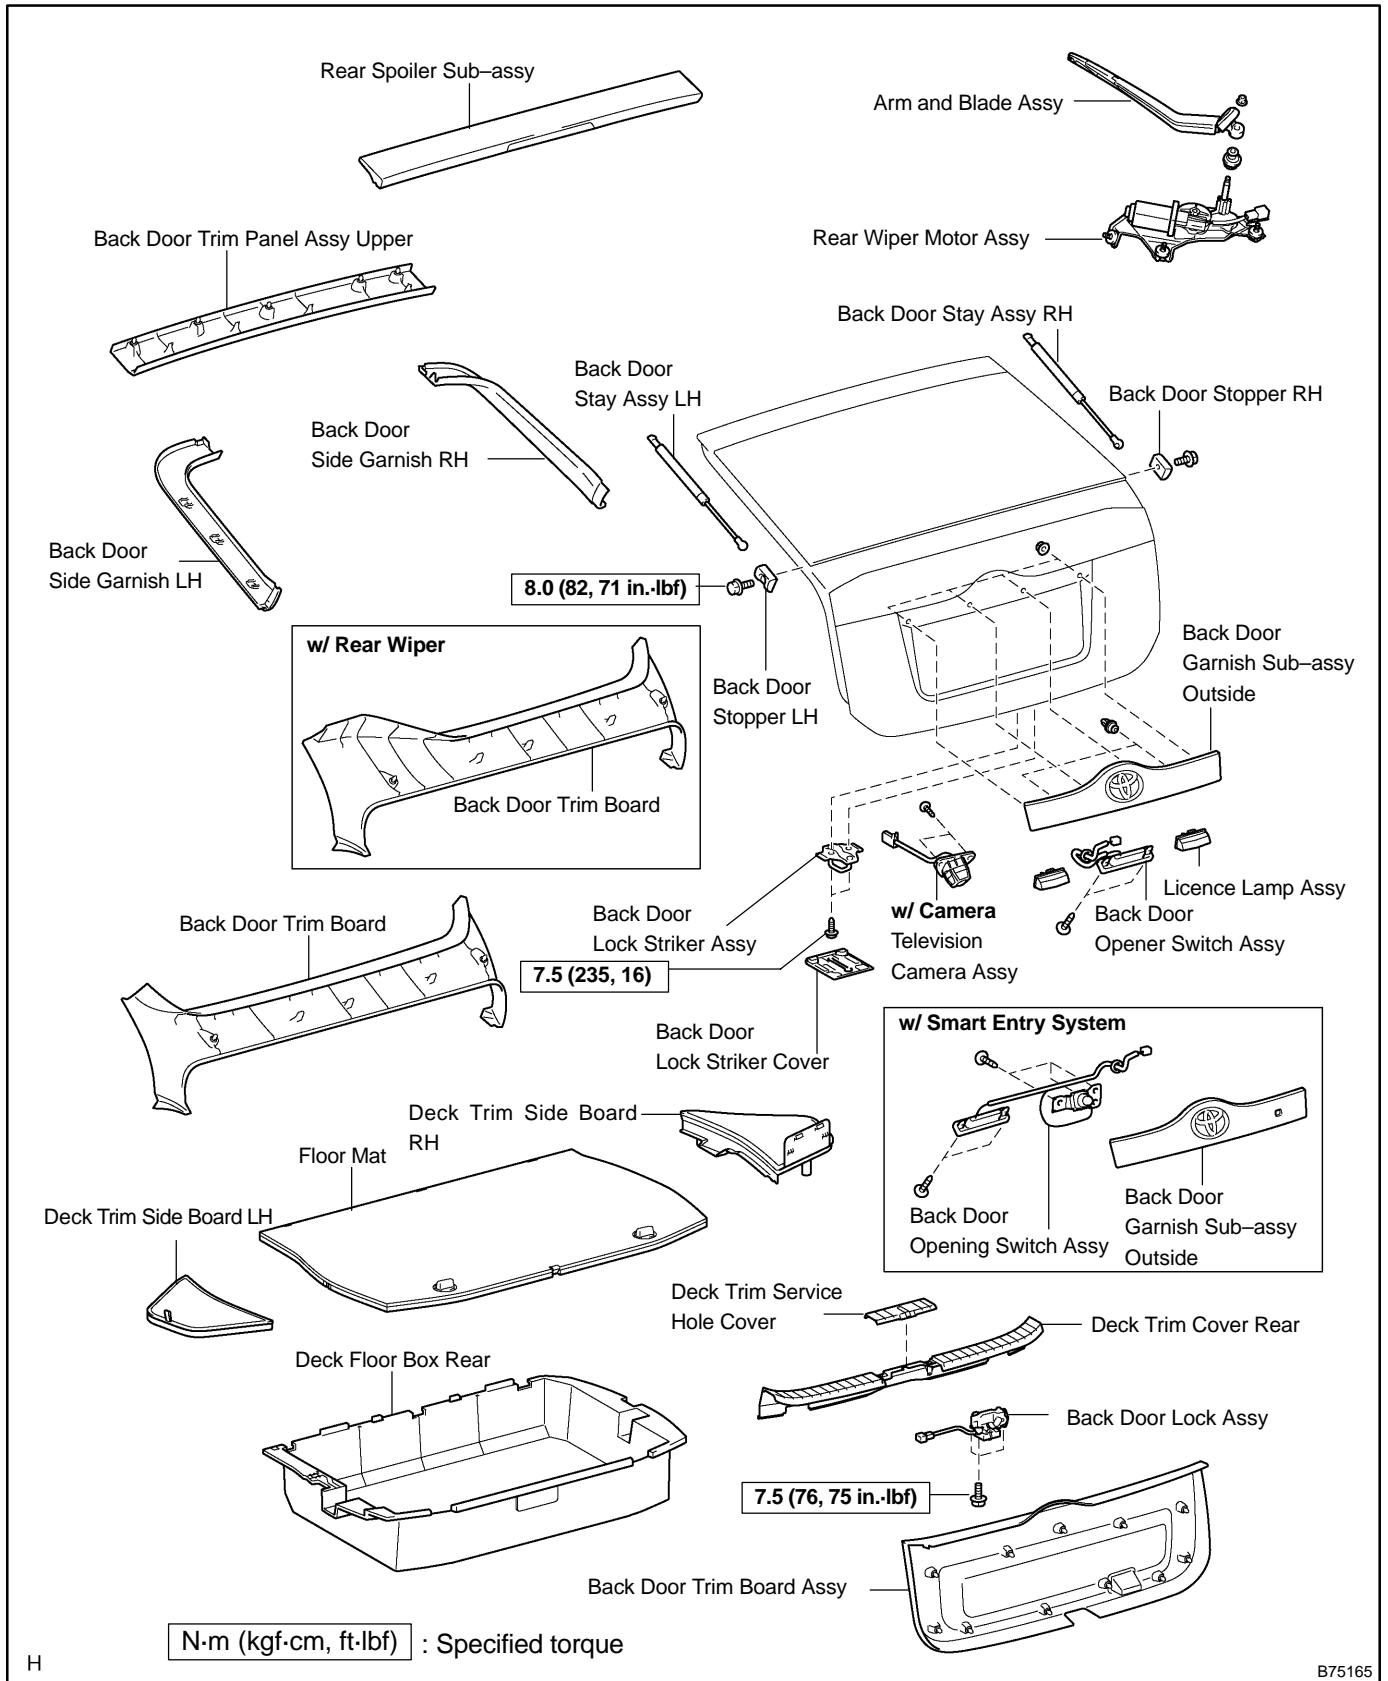

BACK DOOR COMPONENTS

750V3-01

H

B75165