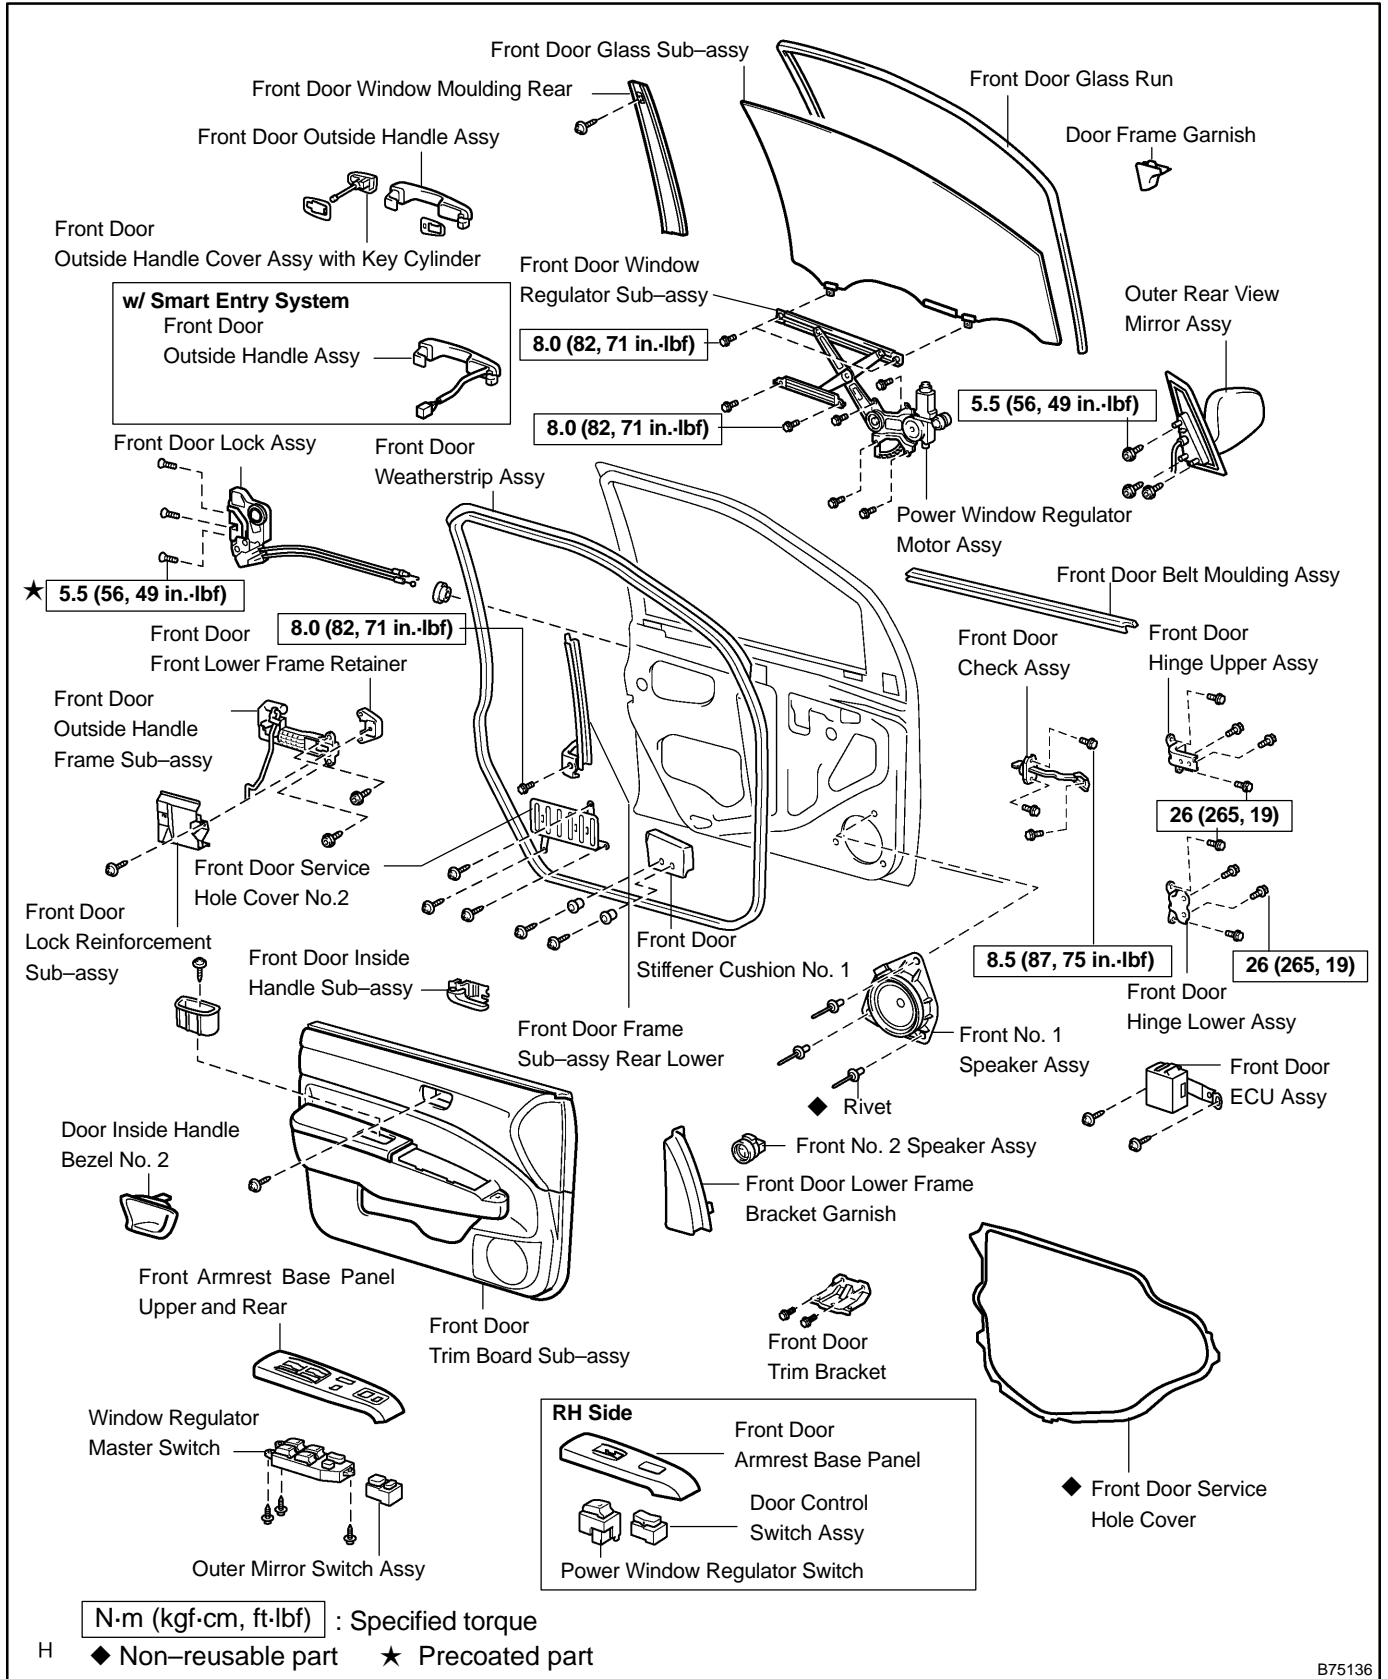

FRONT DOOR COMPONENTS

750UX-01

B75136