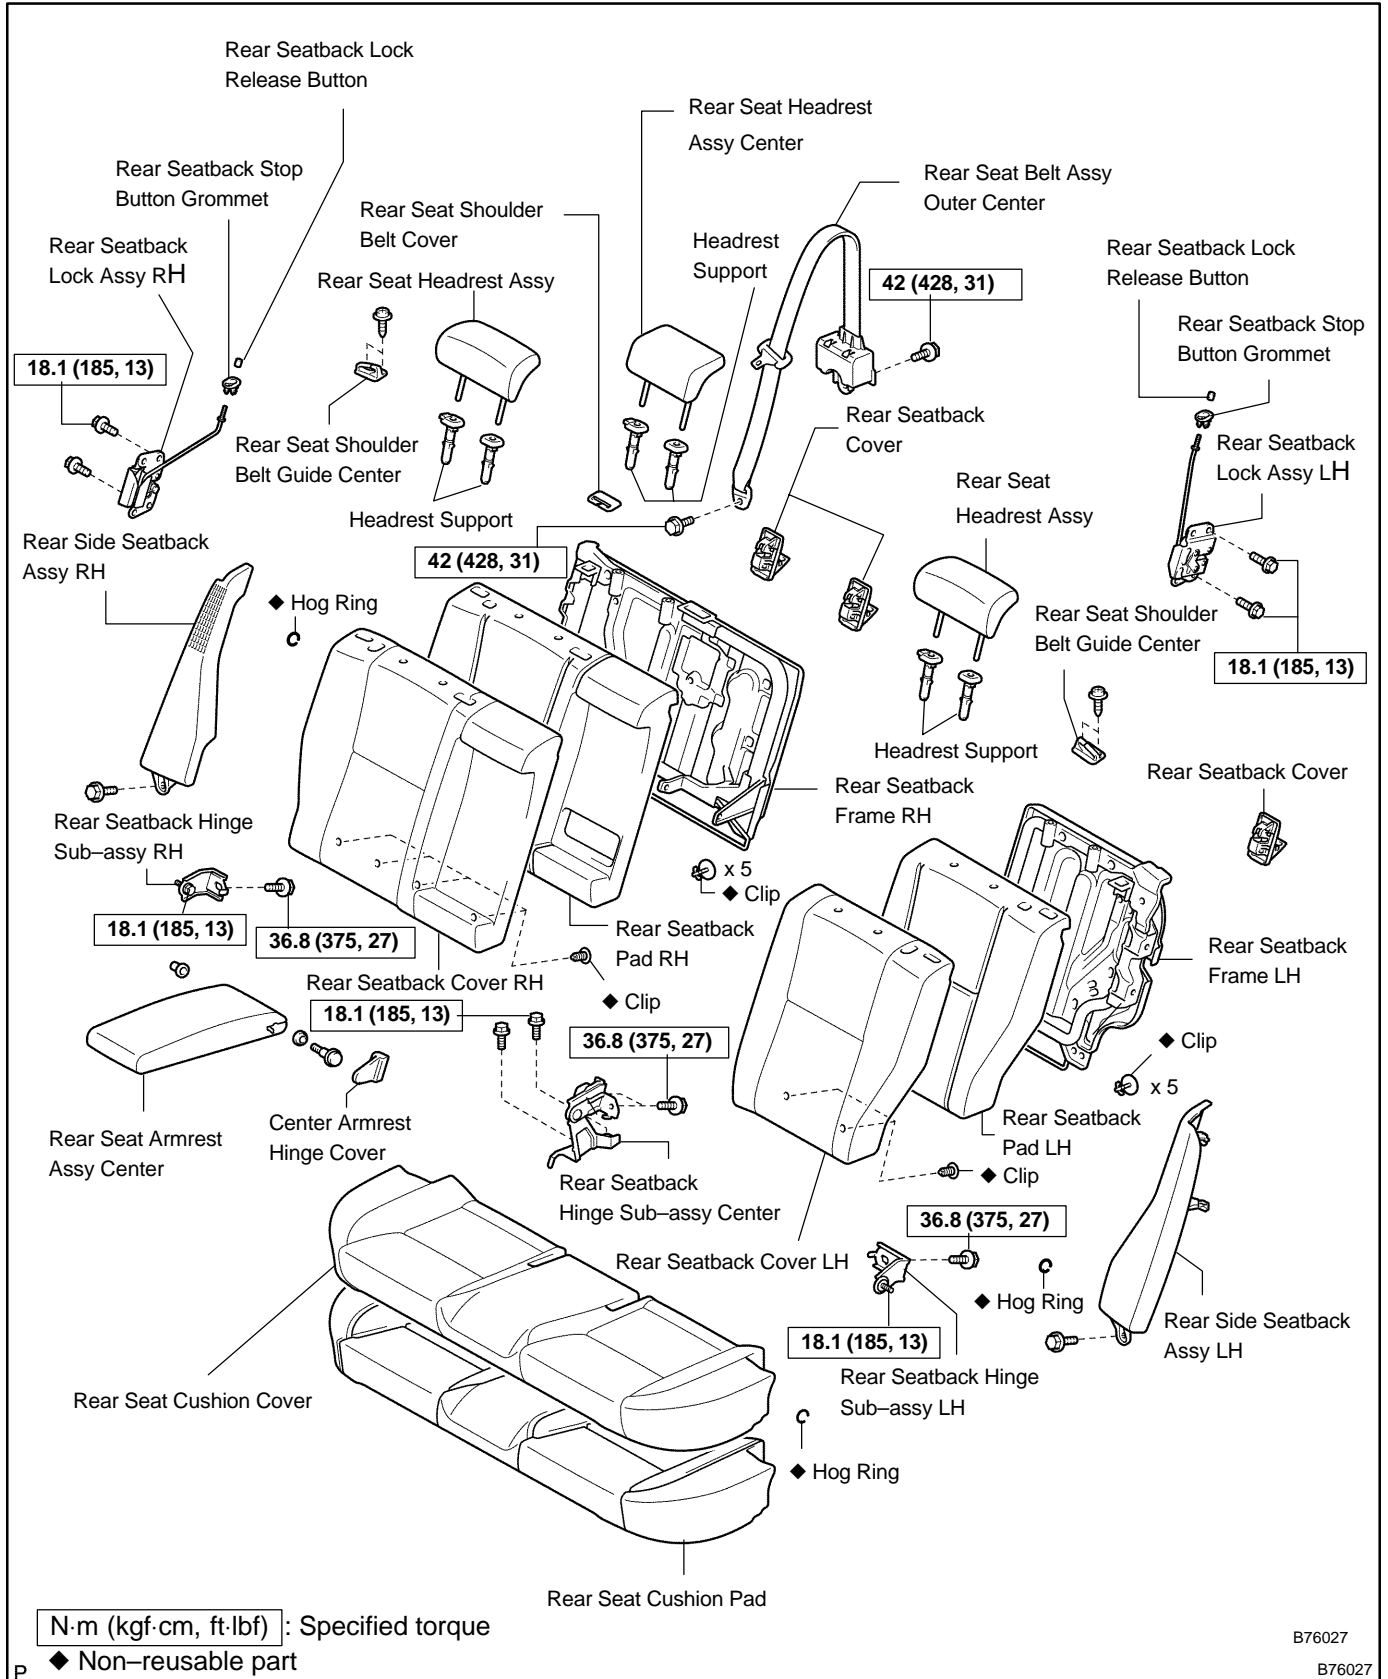

# REAR SEAT ASSY COMPONENTS

720RW-01

B76027

B76027