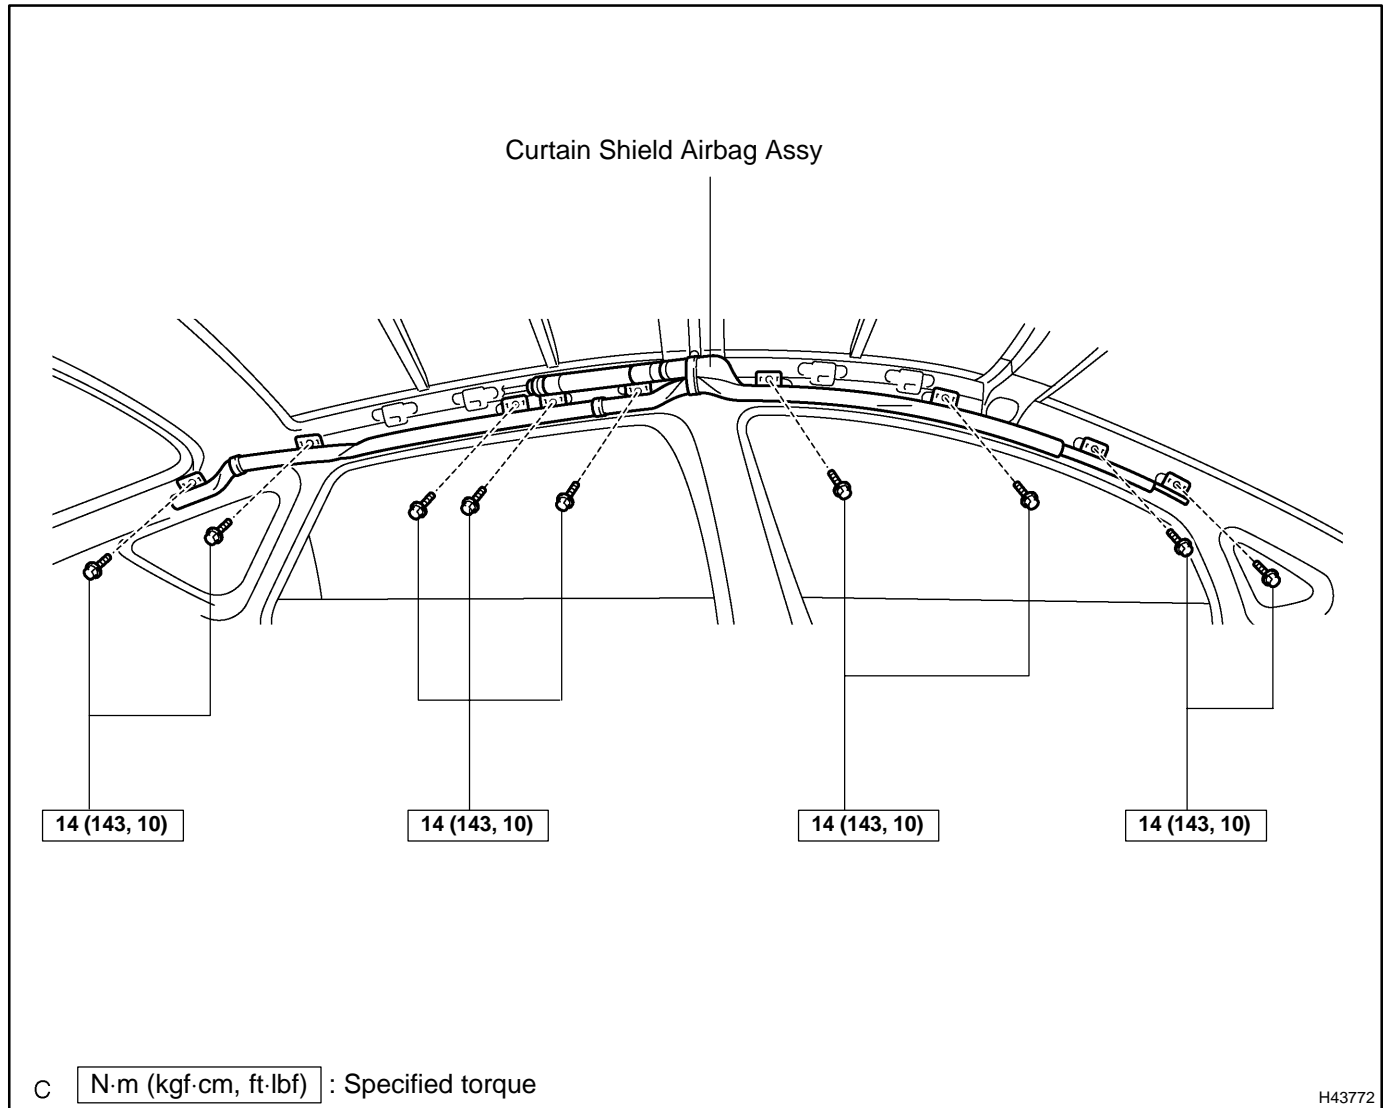

CURTAIN SHIELD AIRBAG ASSY COMPONENTS

600RM-01

H43772