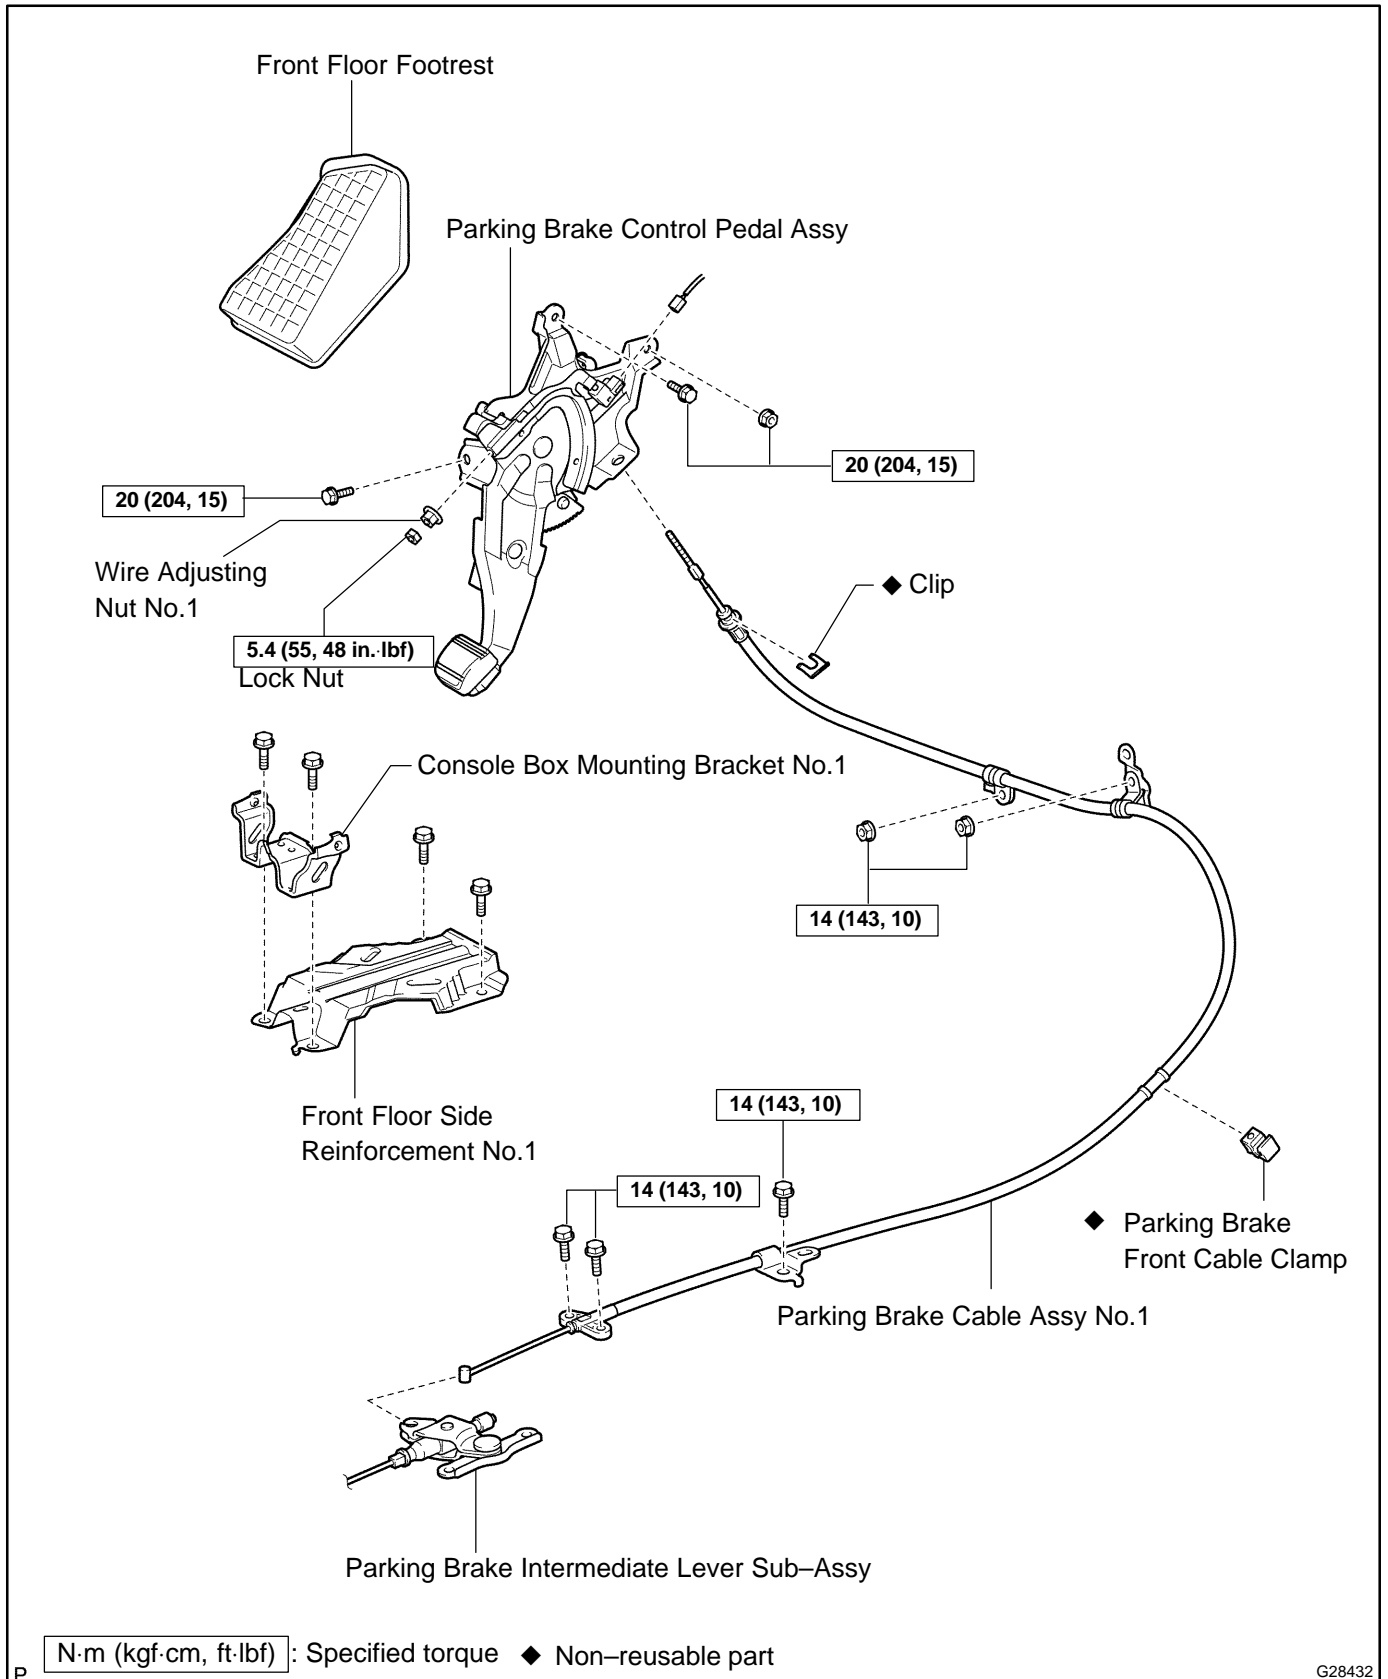

PARKING BRAKE CABLE ASSY NO.1 COMPONENTS

330G7-01

G28432