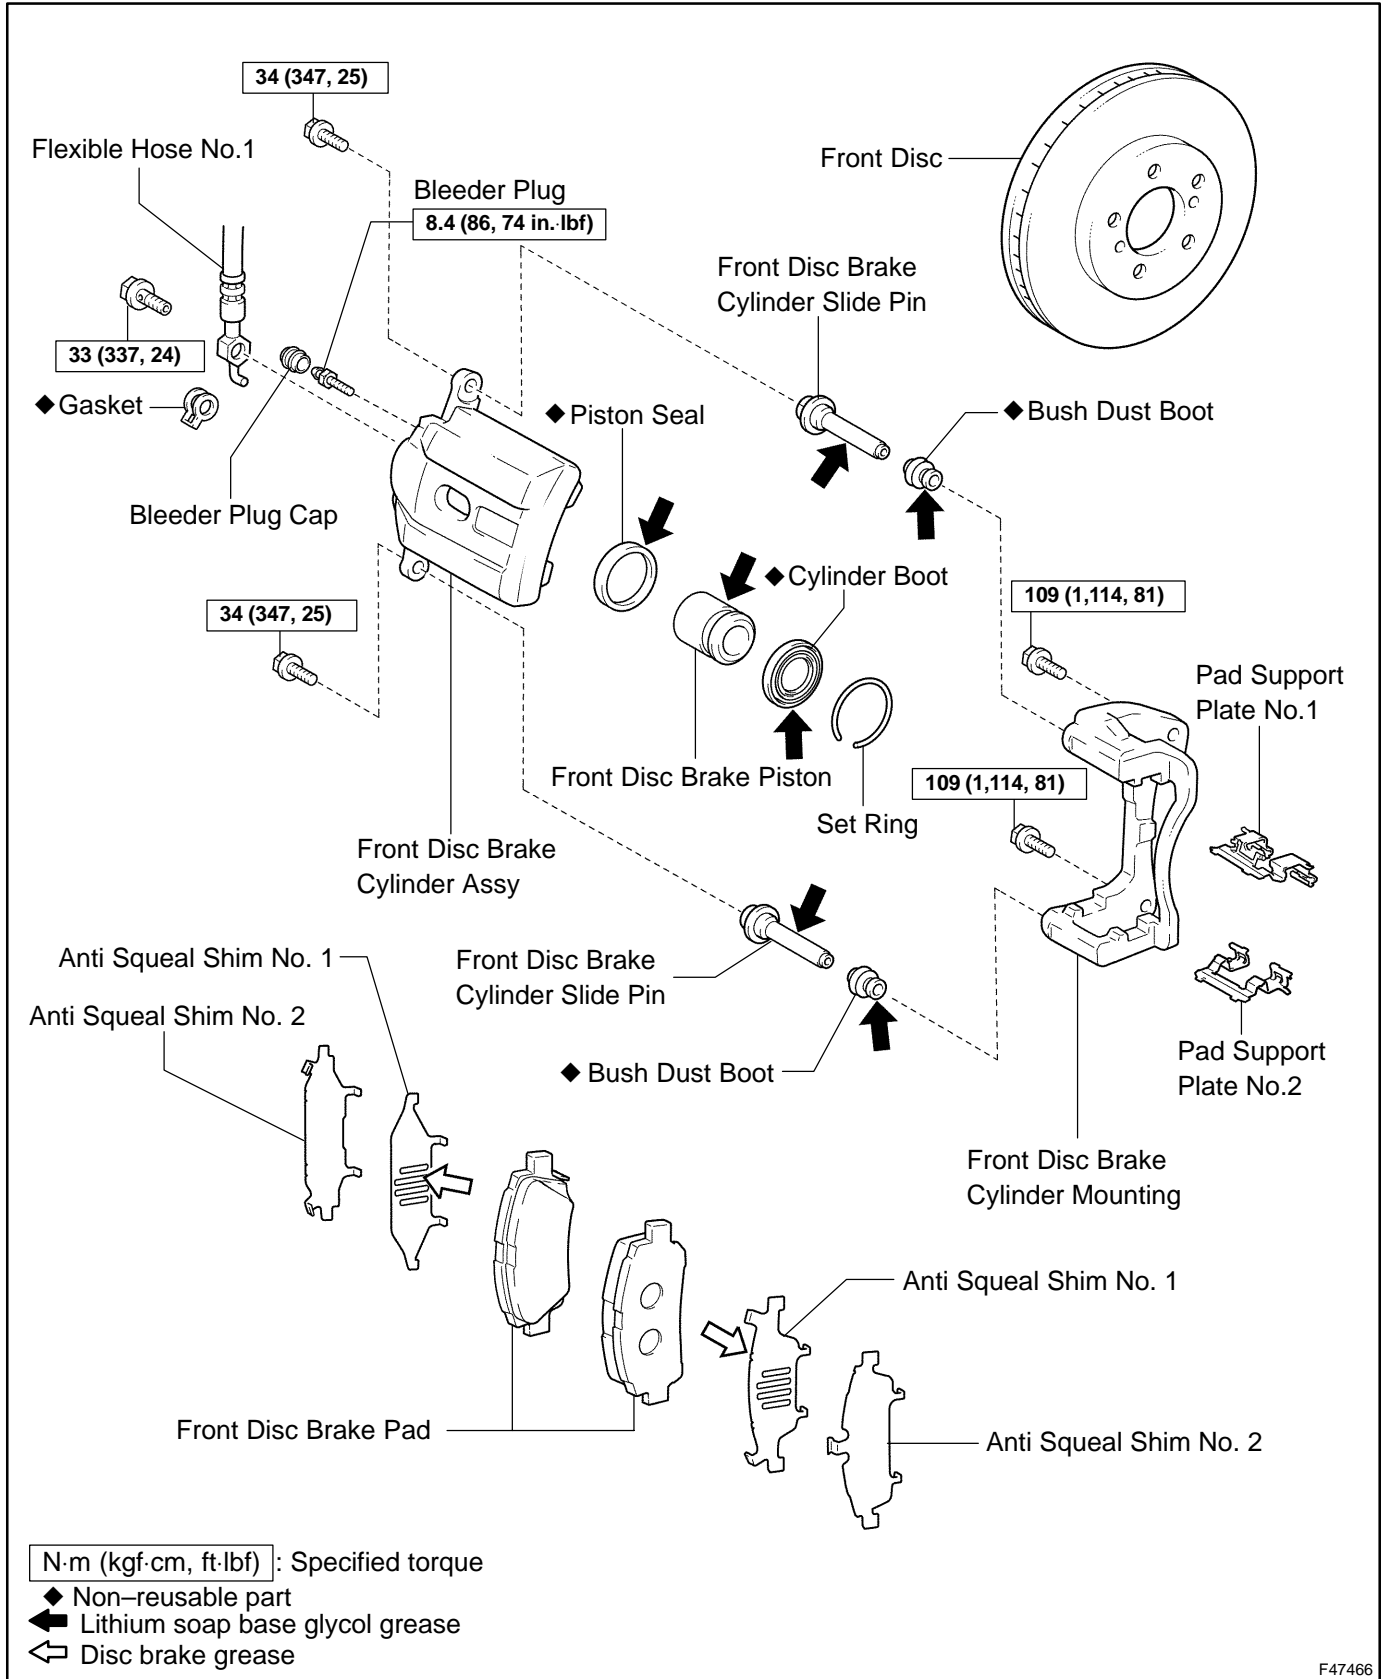

FRONT BRAKE COMPONENTS

3215C-02

F47466