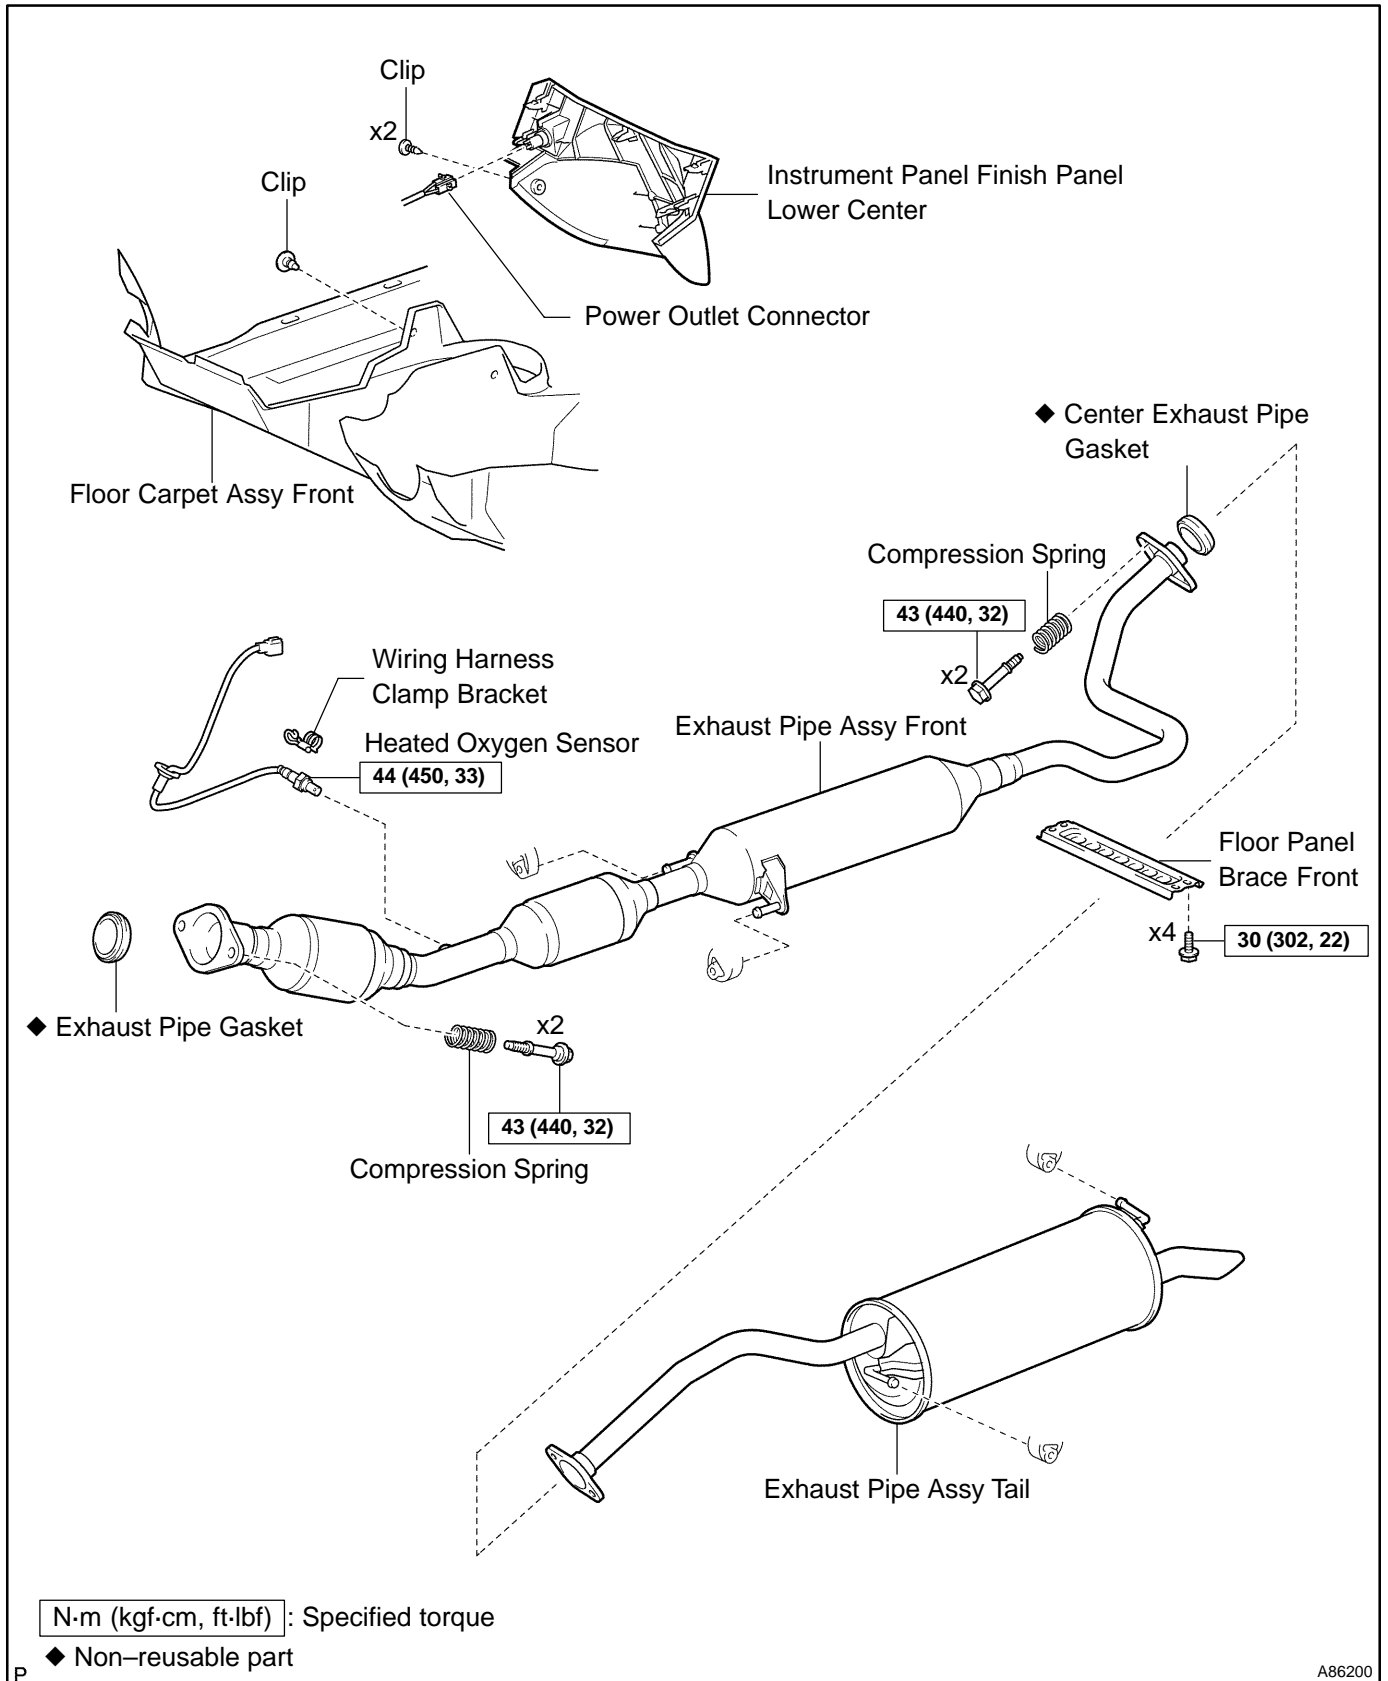

EXHAUST PIPE ASSY (1NZ-FXE) COMPONENTS

150BZ-01

A86200