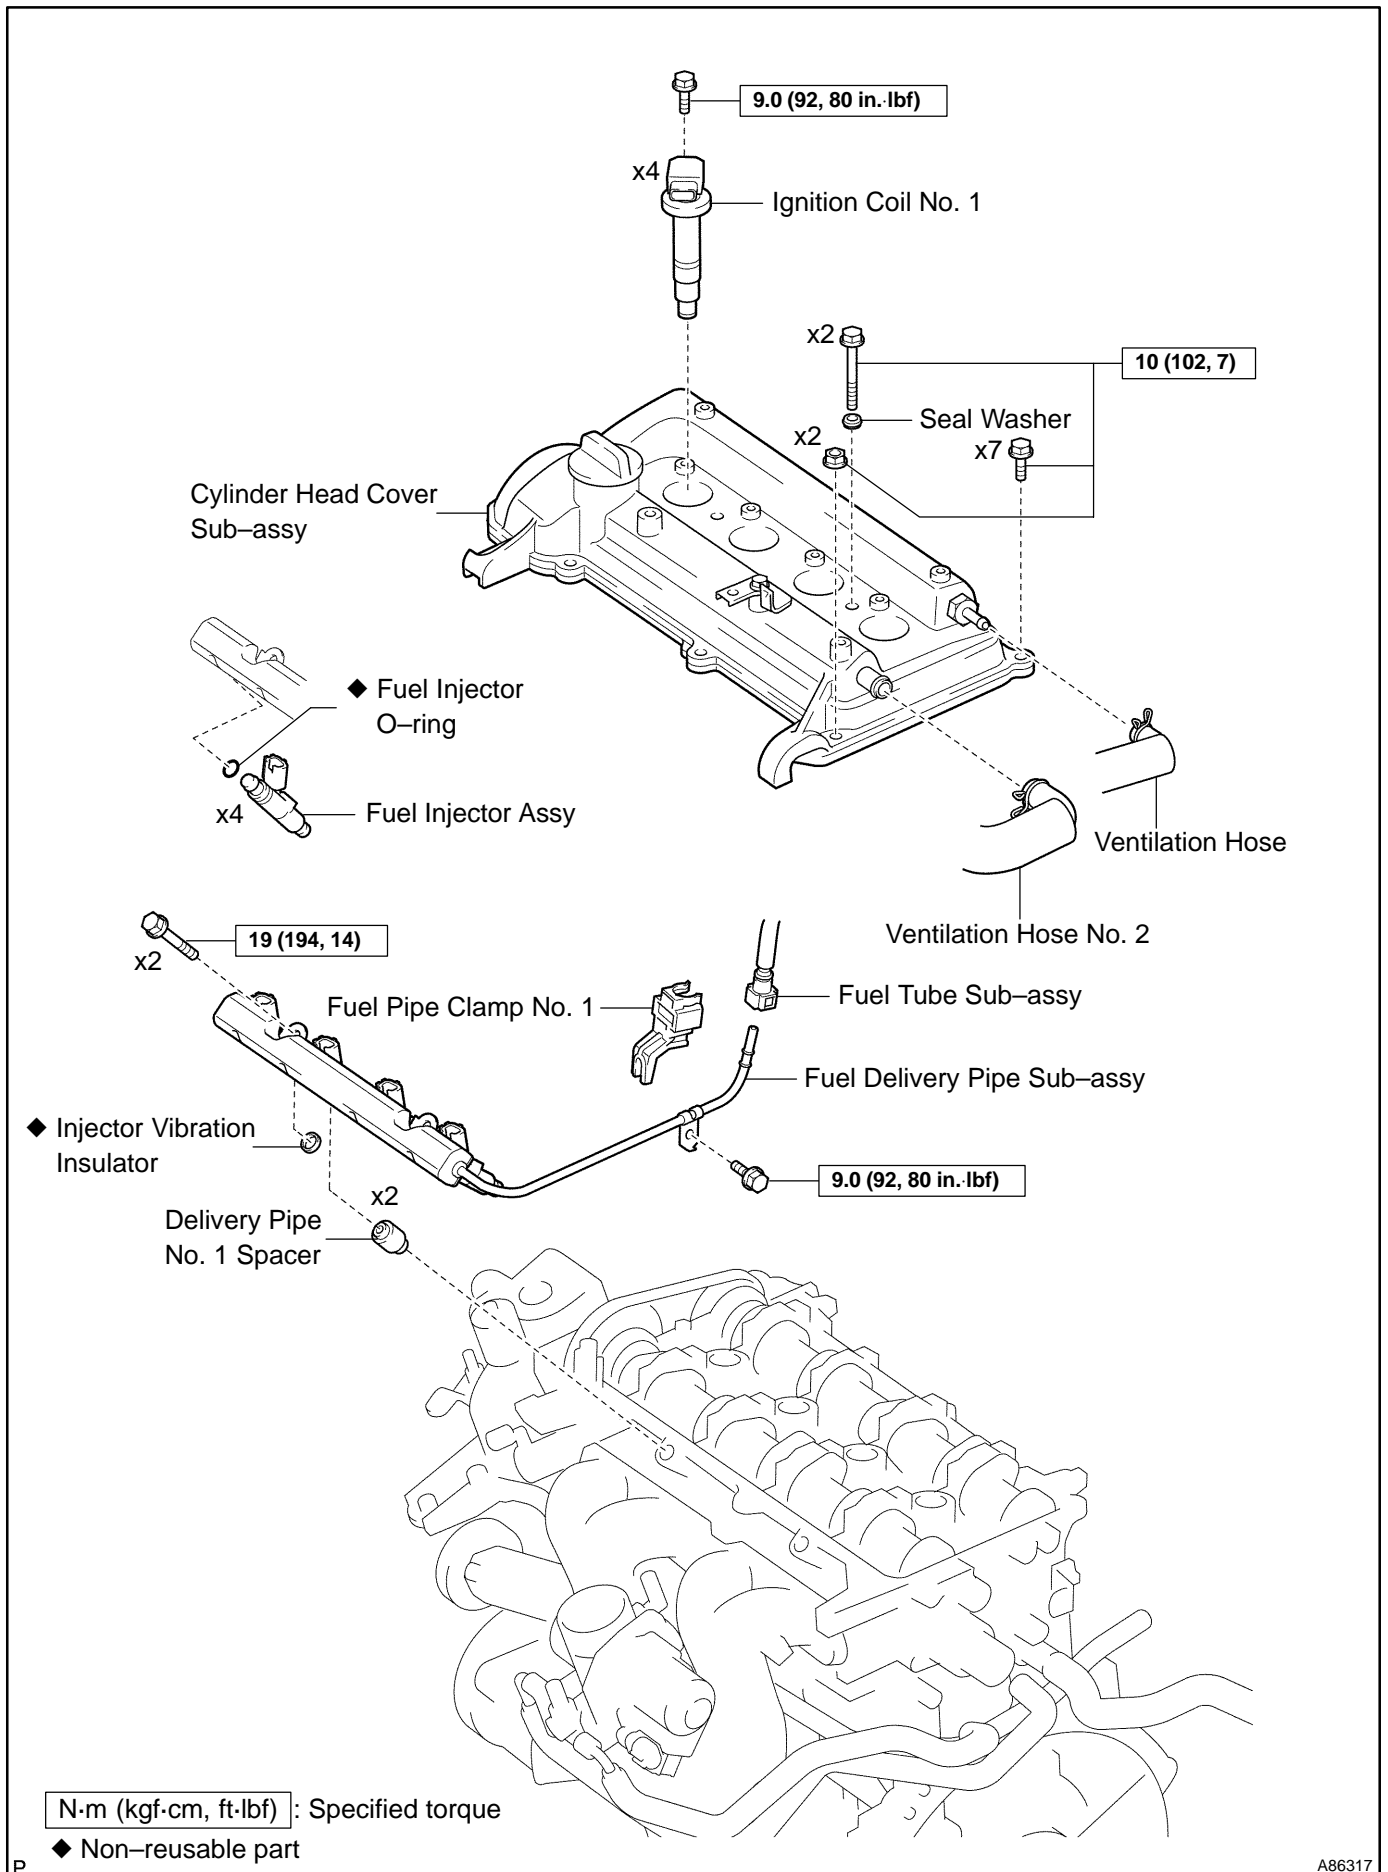

FUEL INJECTOR ASSY (1NZ-FXE) COMPONENTS

11112-01

FUEL - FUEL INJECTOR ASSY (1NZ-FXE)

A86314

A86317