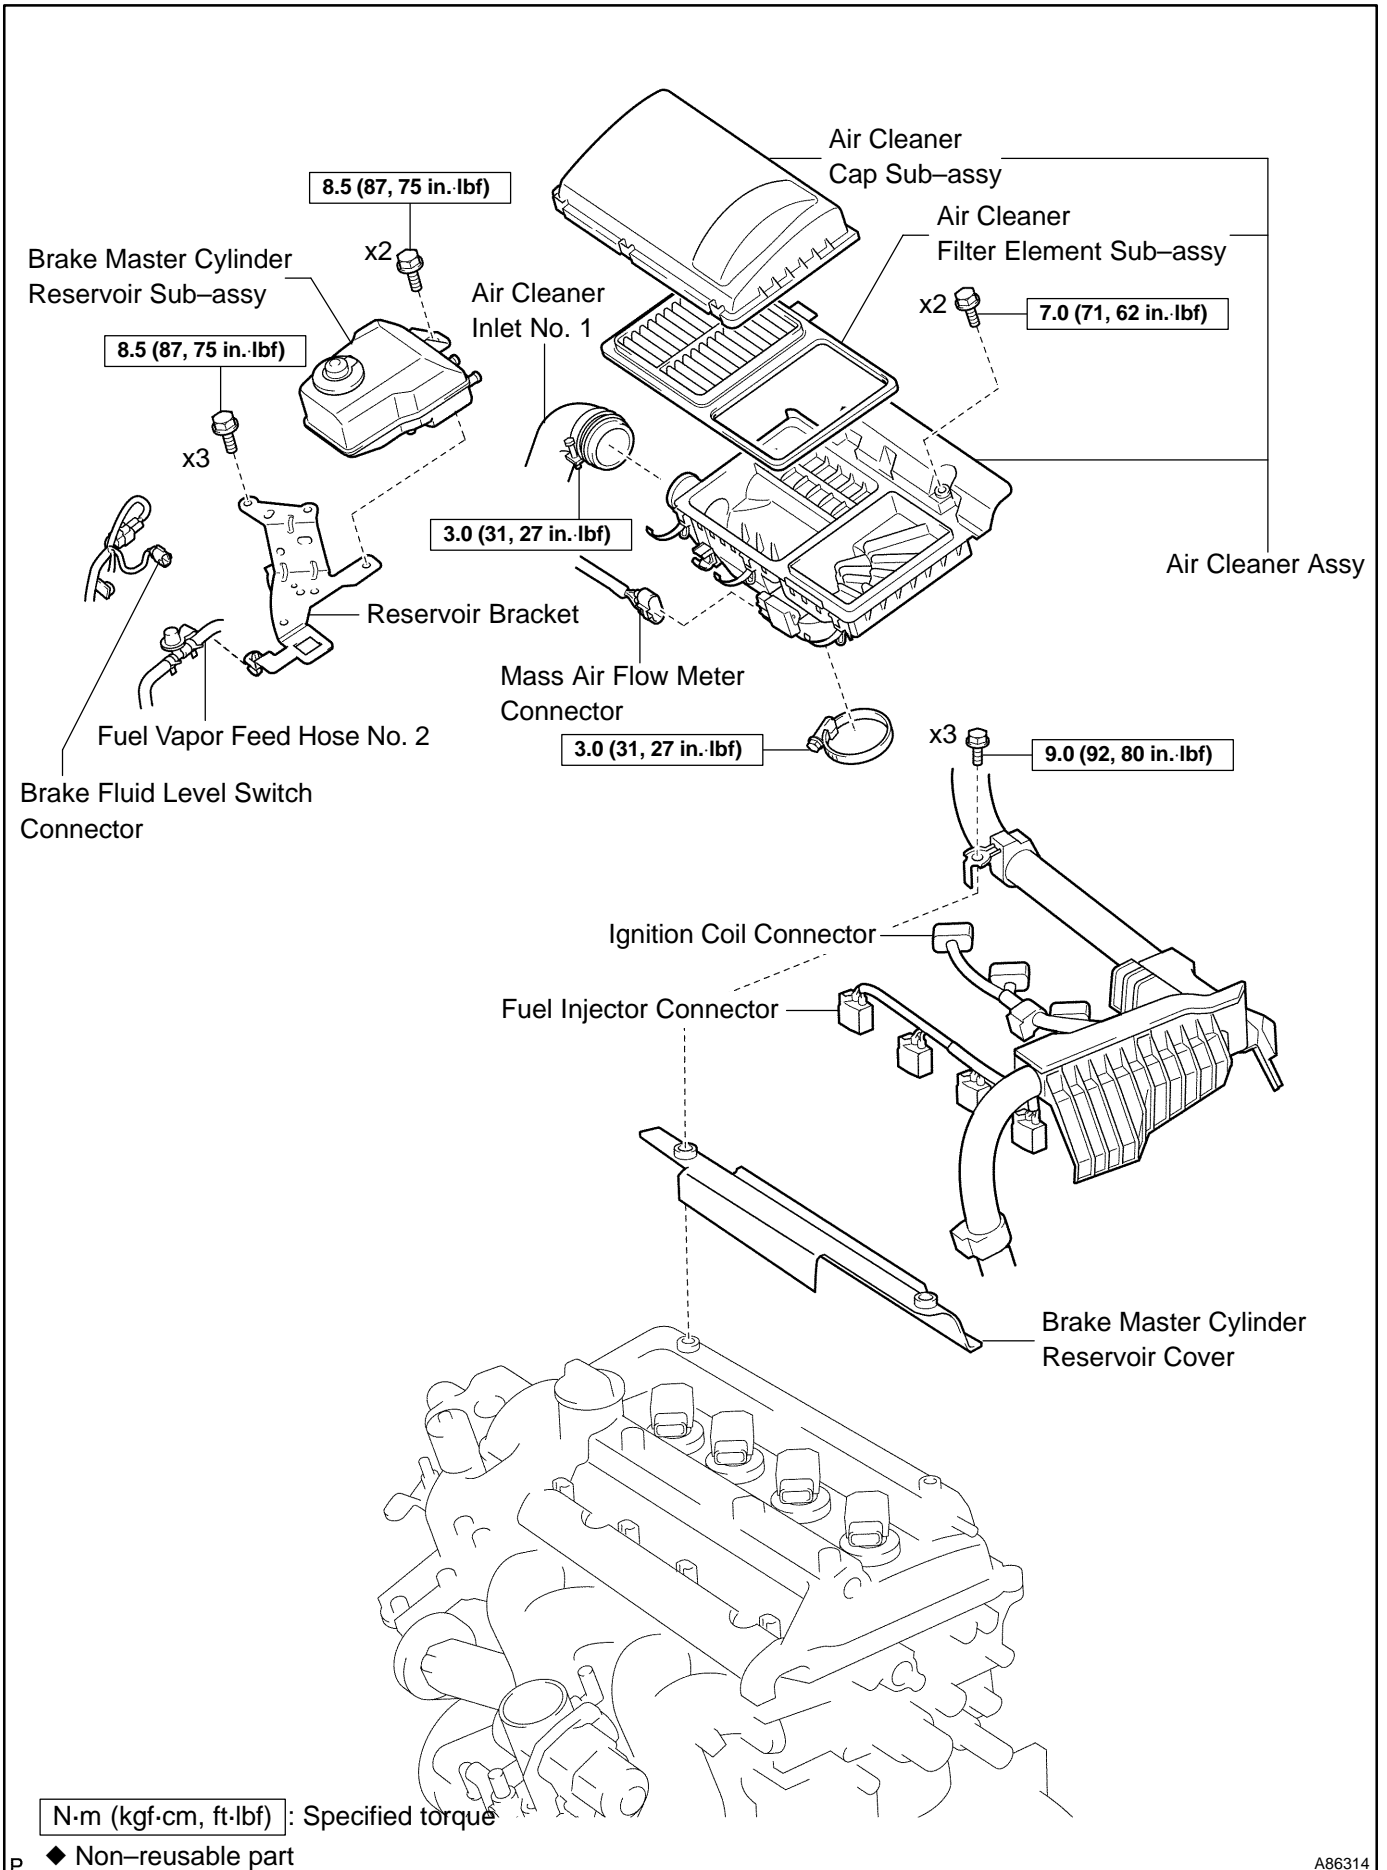

FUEL INJECTOR ASSY (1NZ-FXE) COMPONENTS

11112-01

FUEL - FUEL INJECTOR ASSY (1NZ-FXE)

A86314

A86317