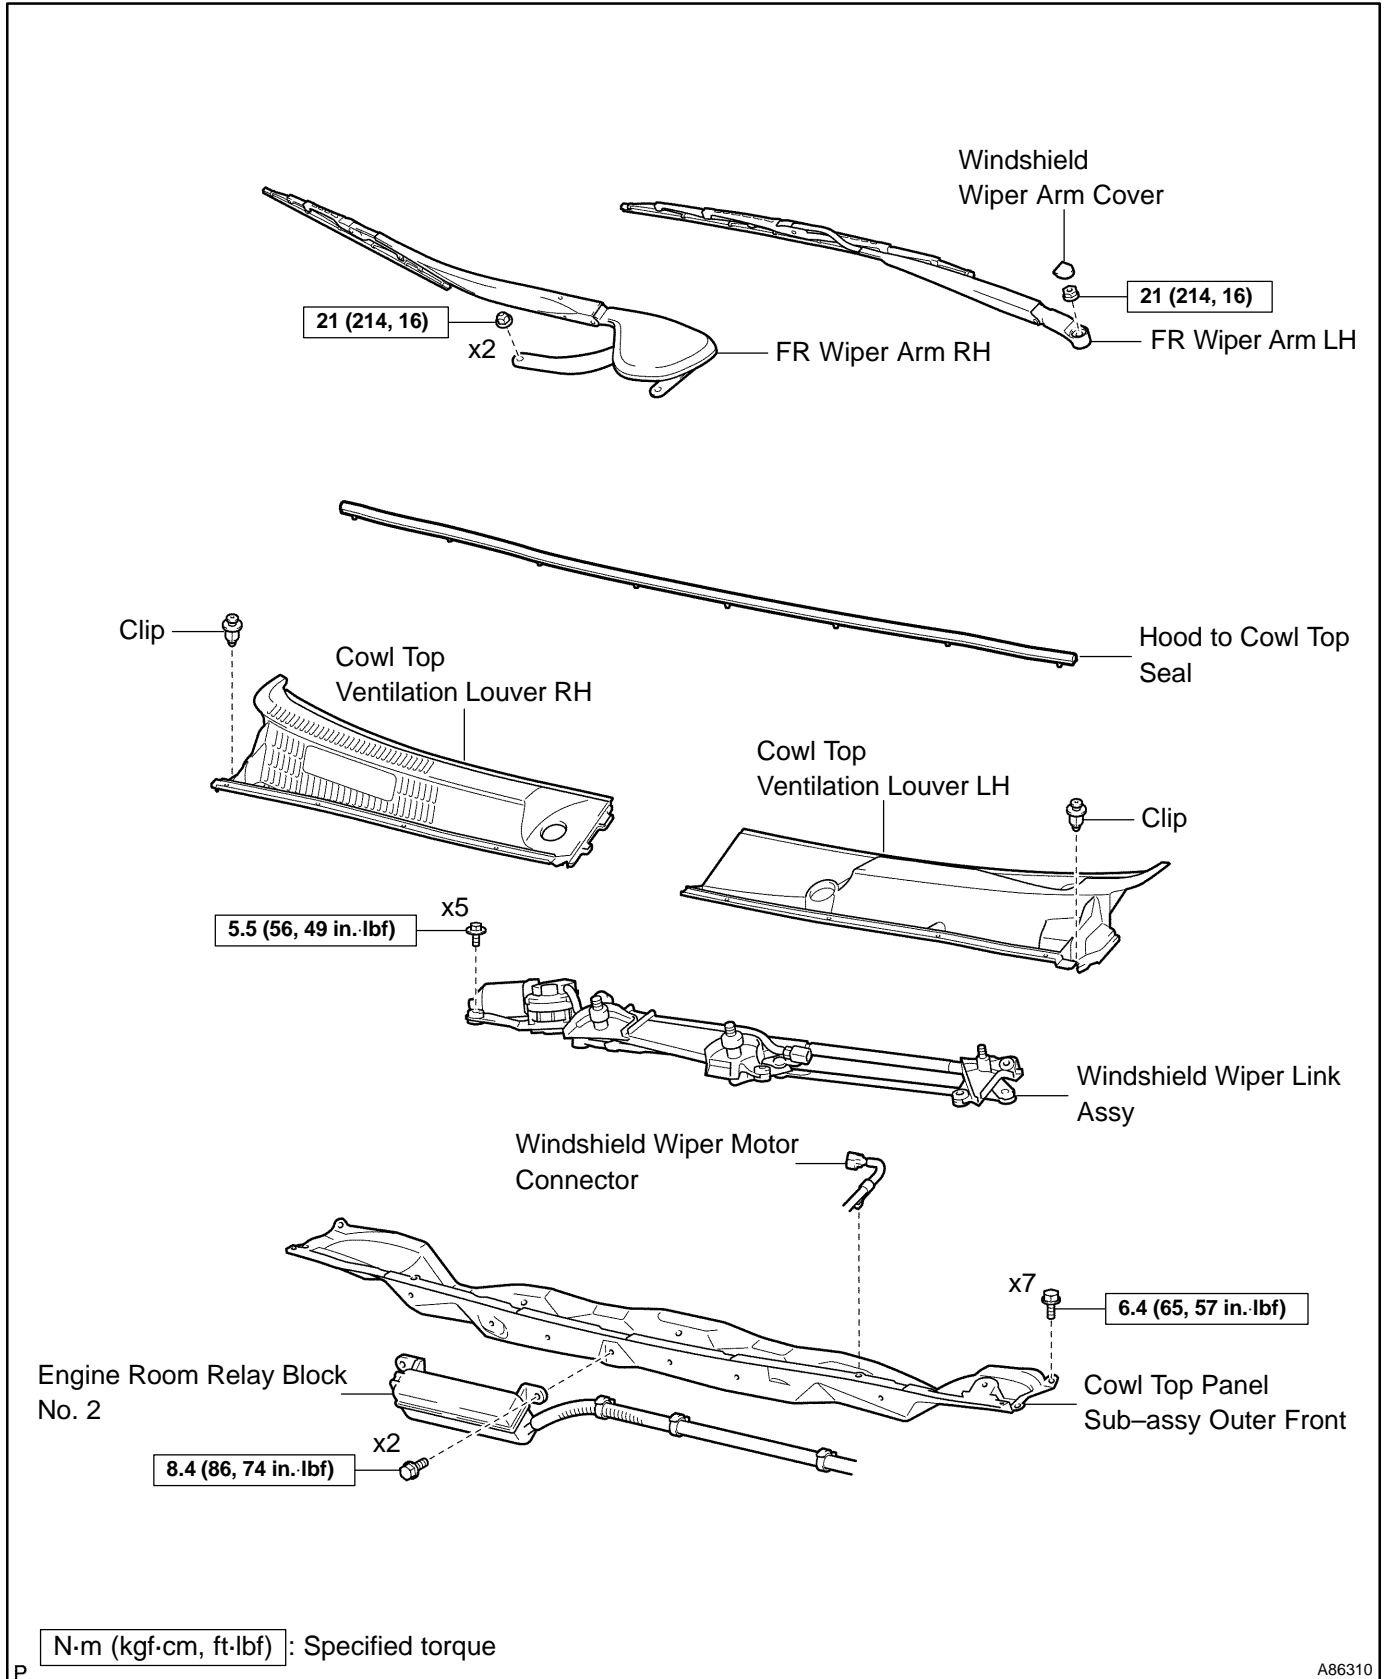

FUEL INJECTOR ASSY (1NZ-FXE) COMPONENTS

11112-01

FUEL - FUEL INJECTOR ASSY (1NZ-FXE)

A86314

A86317