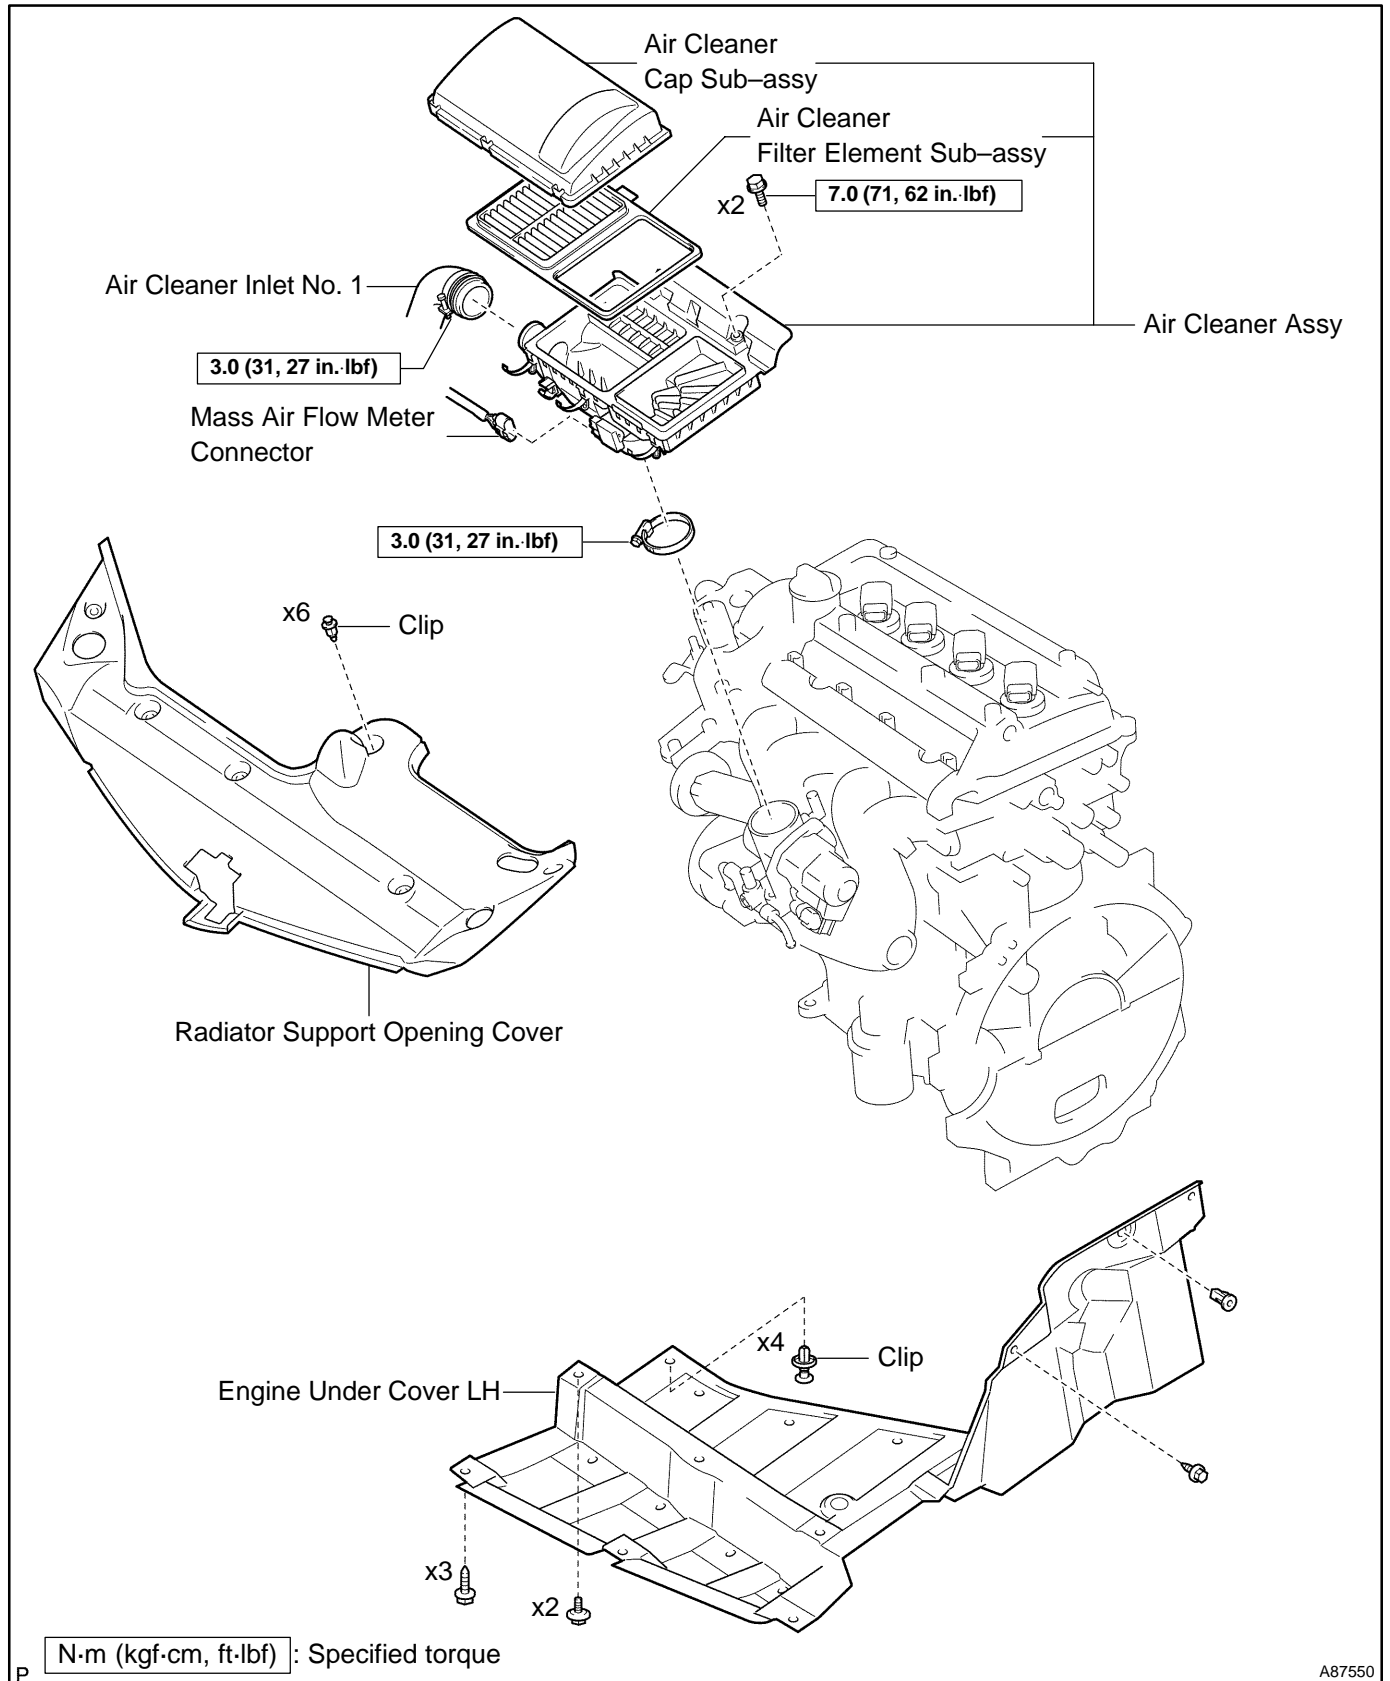

THROTTLE W/MOTOR BODY ASSY (1NZ-FXE) COMPONENTS

100MR-01

A87550