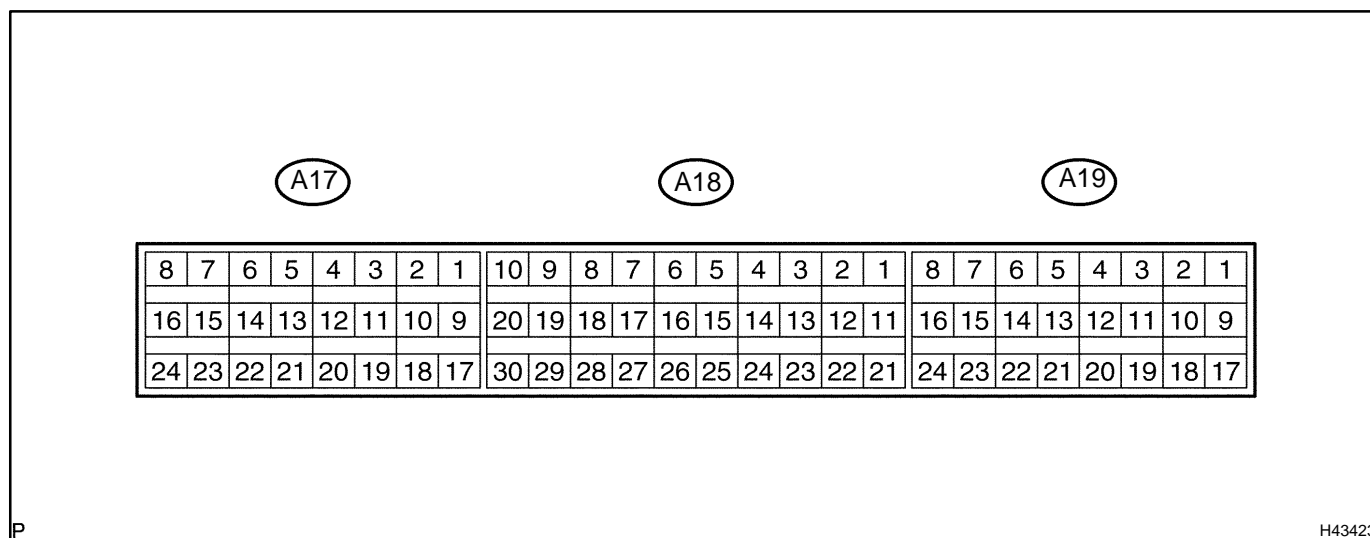

TERMINALS OF ECU

1. AIRBAG ECU ASSY

Terminal No.	Terminal Symbol	Destination
A17-1	SFD+	Front seat airbag assy LH (Side squib (D seat side))
A17-2	SFD-	Front seat airbag assy LH (Side squib (D seat side))
A17-3	ICD-	Curtain shield airbag assy LH (Curtain shield airbag (D seat side) squib)
A17-4	ICD+	Curtain shield airbag assy LH (Curtain shield airbag (D seat side) squib)
A17-5	PD+	Front seat outer belt assy LH (P/T squib (D seat side))
A17-6	PD-	Front seat outer belt assy LH (P/T squib (D seat side))
A17-9	DSP+	Front seat inner belt assy LH
A17-10	DSE+	Seat position airbag sensor
A17-17	DSP-	Front seat inner belt assy LH
A17-18	DSE-	Seat position airbag sensor
A17-19	VUPD	Side airbag sensor assy LH
A17-20	VUCD	Airbag sensor rear LH
A17-21	ESD	Side airbag sensor assy LH
A17-22	ESCD	Airbag sensor rear LH
A18-1	P2+	Front passenger airbag assy (P squib, Dual stage - 2nd step)
A18-2	P2-	Front passenger airbag assy (P squib, Dual stage - 2nd step)
A18-3	P-	Front passenger airbag assy (P squib)
A18-4	P+	Front passenger airbag assy (P squib)
A18-5	D+	Horn button assy (D squib)
A18-6	D-	Horn button assy (D squib)
A18-7	D2-	Horn button assy (D squib, Dual stage - 2nd step)
A18-8	D2+	Horn button assy (D squib, Dual stage - 2nd step)
A18-14	LA	Combination meter assy (SRS warning light)
A18-15	TC	DLC3
A18-16	SIL	DLC3
A18-21	IG2	IGN Fuse
A18-22	GSW2	HV ECU
A18-25	E1	Ground
A18-26	E2	Ground
A18-27	-SR	Airbag sensor front RH
A18-28	-SL	Airbag sensor front LH