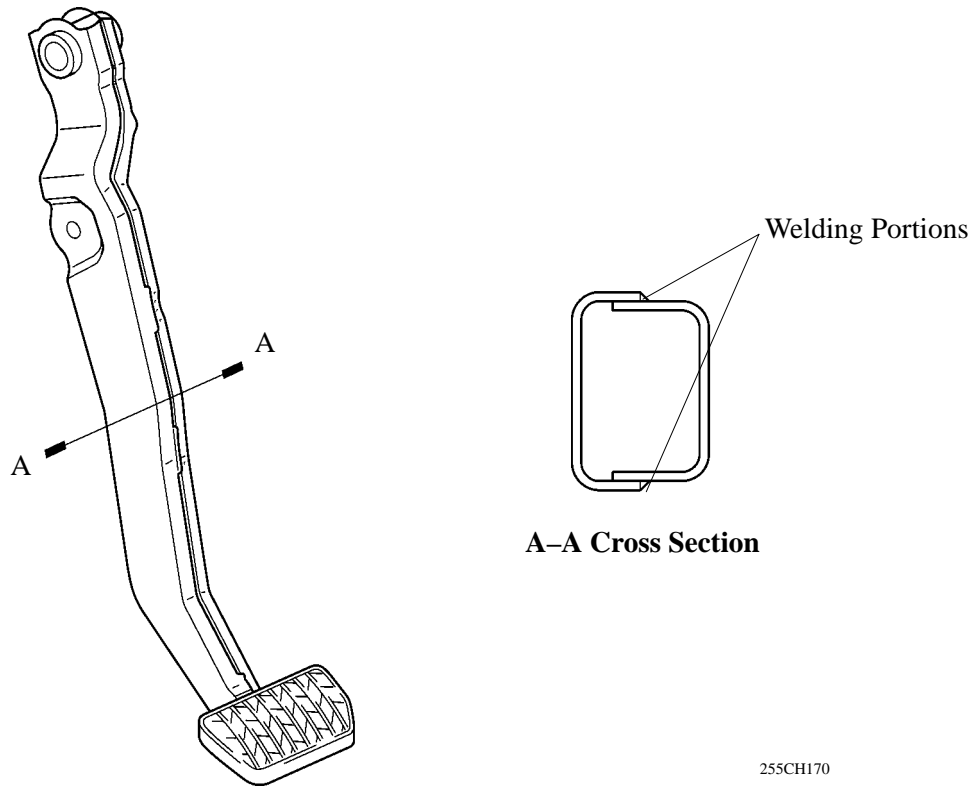

**■ BRAKE PEDAL**

The hollow type brake pedal has been adopted on the '04 Prius. This pedal has reduced about 12% of its mass and enhanced about 10% of its intensity compared to that of the previous model.