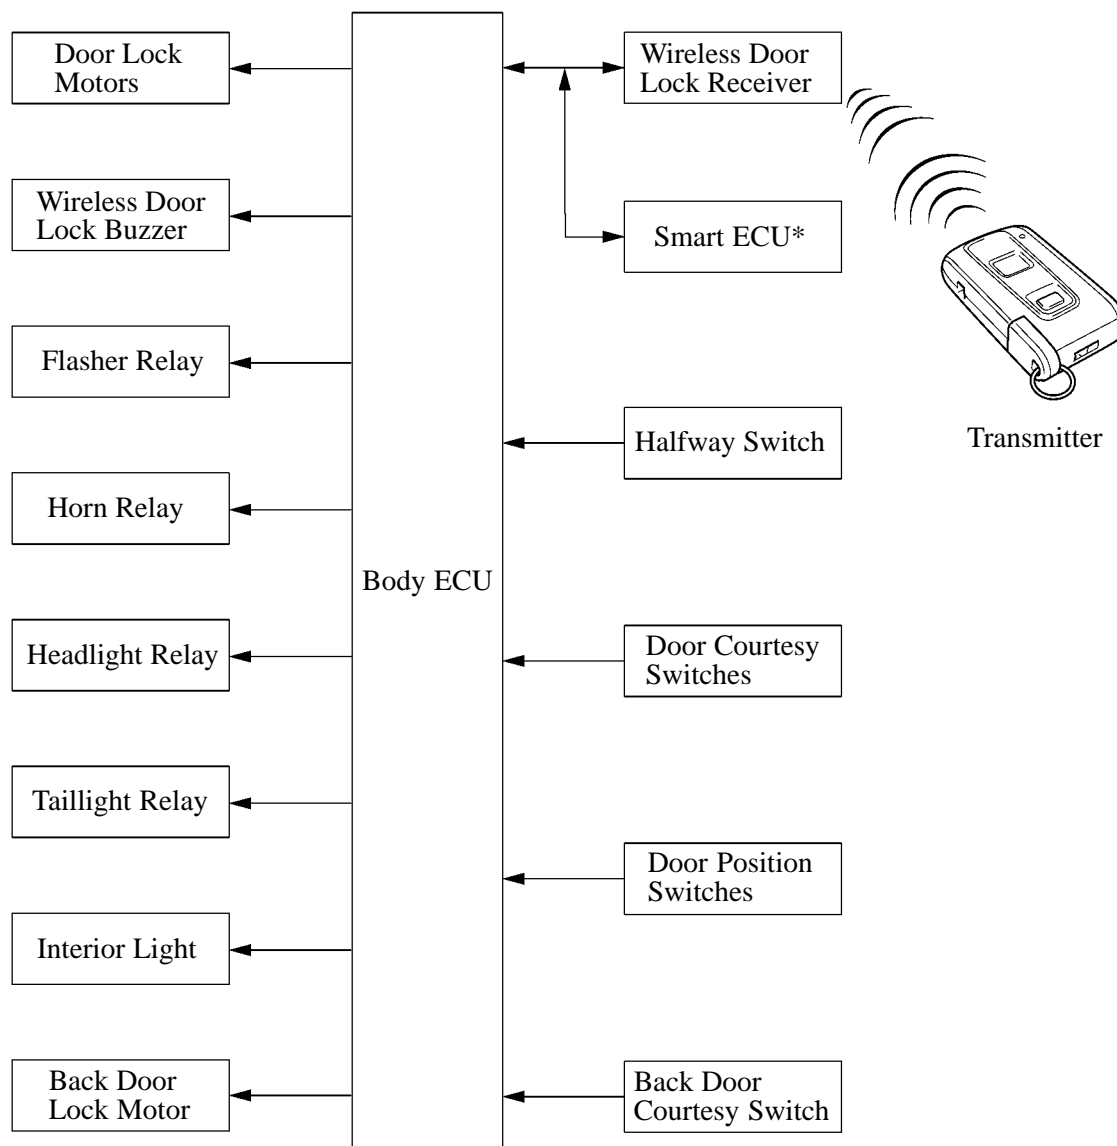

WIRELESS DOOR LOCK REMOTE CONTROL SYSTEM

DESCRIPTION

The wireless door lock remote control system has been adopted as standard equipment.

This system is a convenient system for locking and unlocking all the doors, at a distance. This system in the '04 Prius has the following features:

- In this system, the wireless door lock receiver performs the code identification process and the body ECU effects the door lock control. Serial data link is provided for communication between the wireless door control receiver, the body ECU and Smart ECU*.
- A key integrated type transmitter is used, and it contains the following three switches: the door lock switch, door unlock switch, panic switch.
- A rolling code system, in which the signal configuration changes each time when a signal is transmitted by the transmitter, is used.

*: Models with Smart Entry & Start System

System Diagram

255BE43

*: Models with Smart Entry & Start System