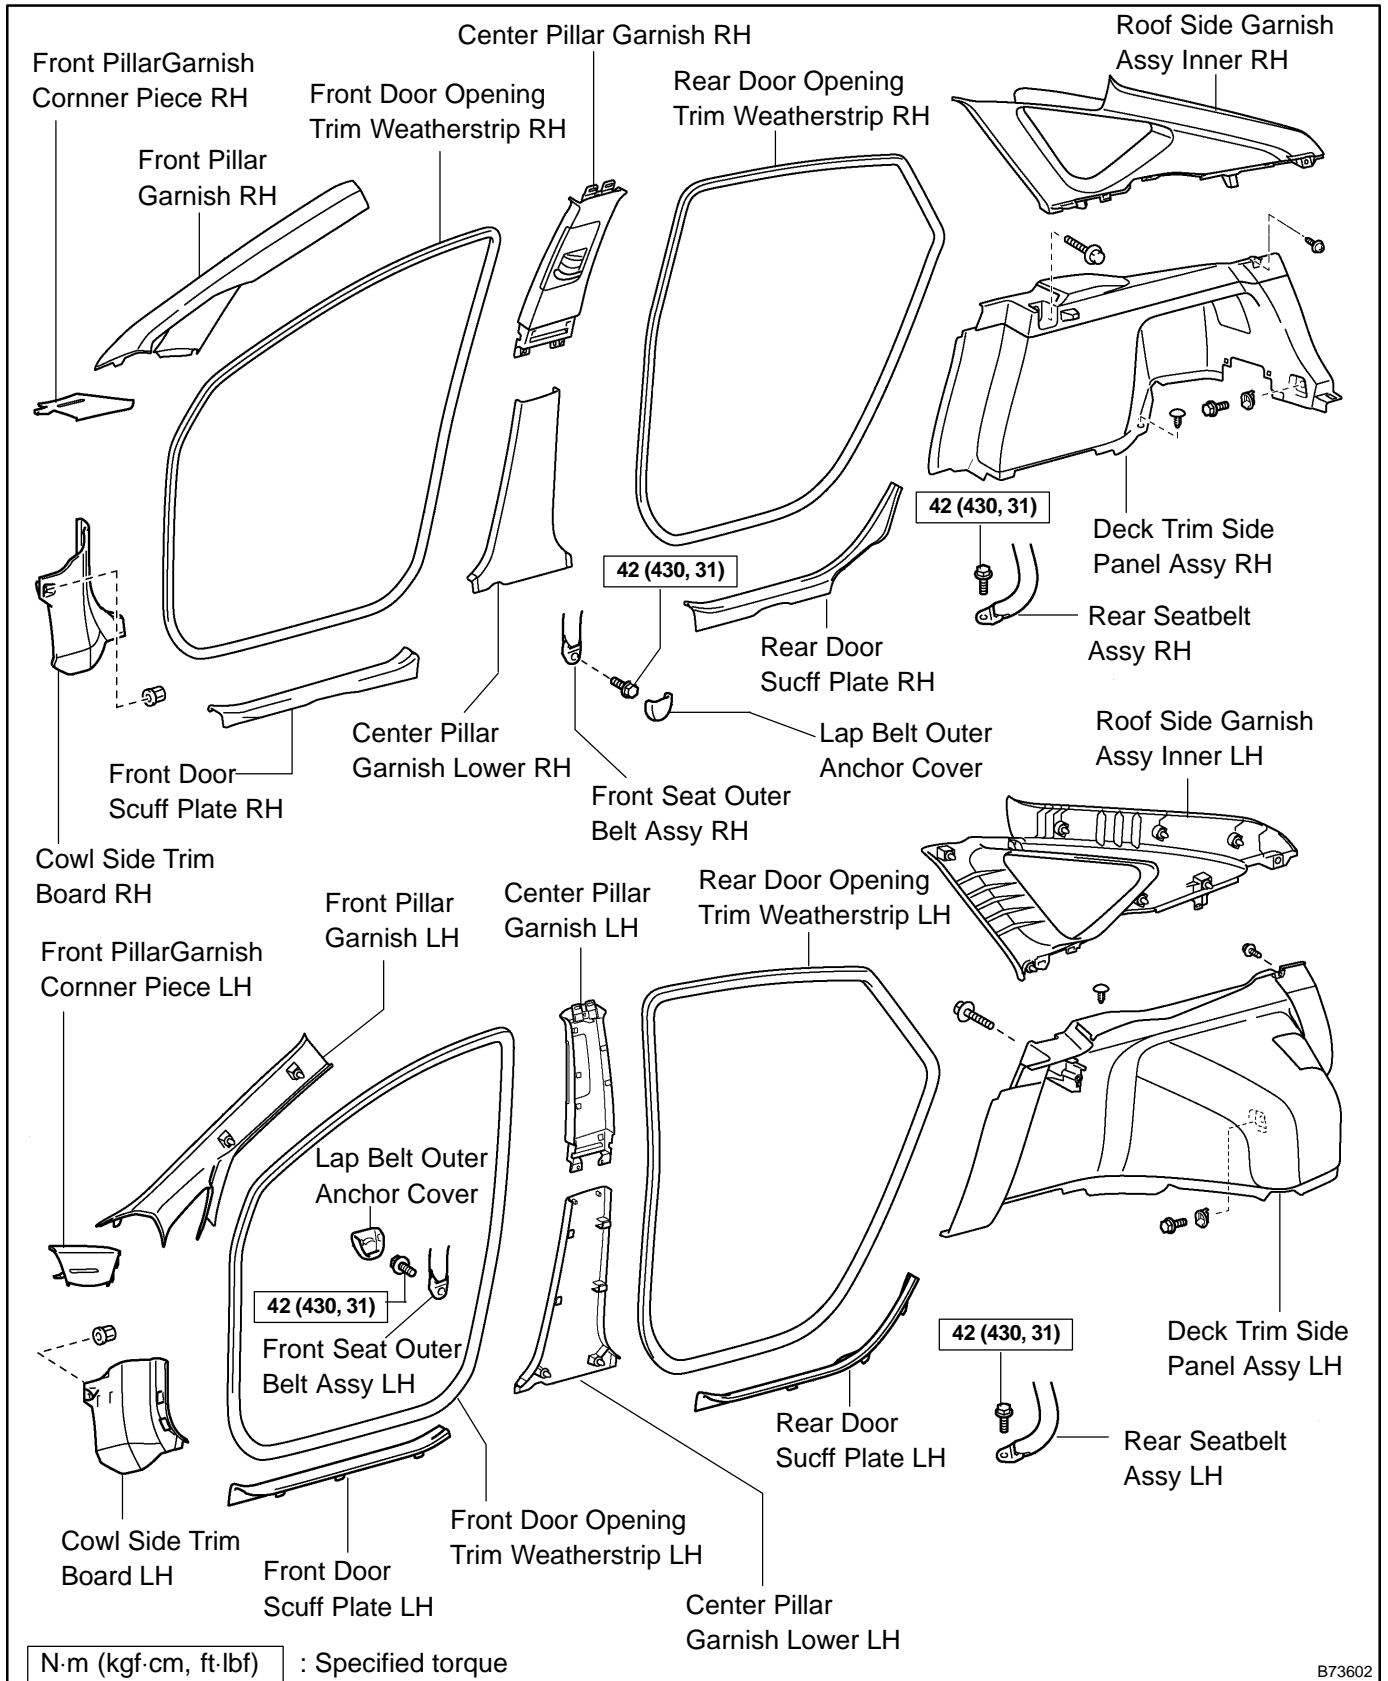

ROOF HEADLINING ASSY COMPONENTS

7616G-01

B73602

EXTERIOR/INTERIOR TRIM - ROOF HEADLINING ASSY