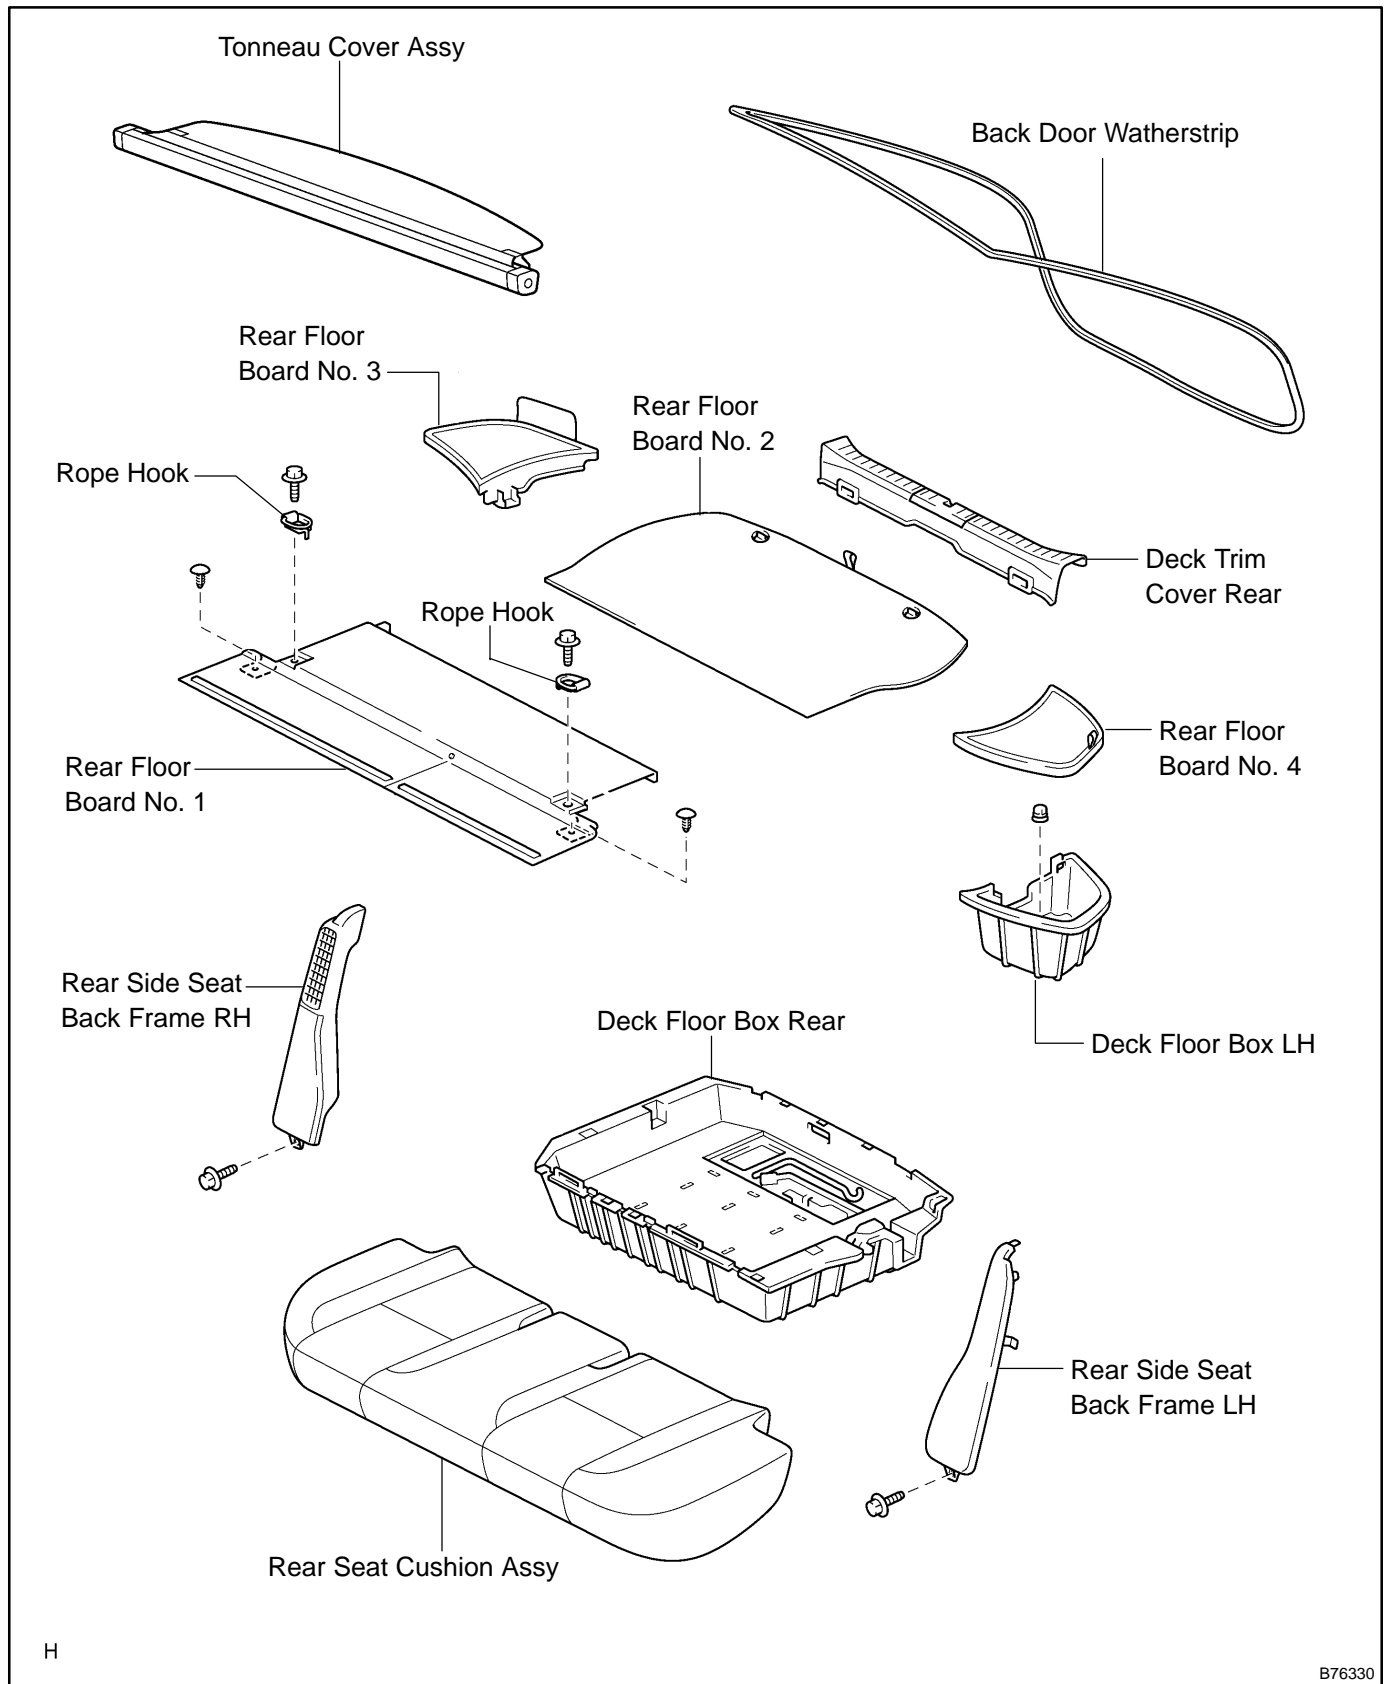

ROOF HEADLINING ASSY COMPONENTS

7616G-01

B73602

EXTERIOR/INTERIOR TRIM - ROOF HEADLINING ASSY