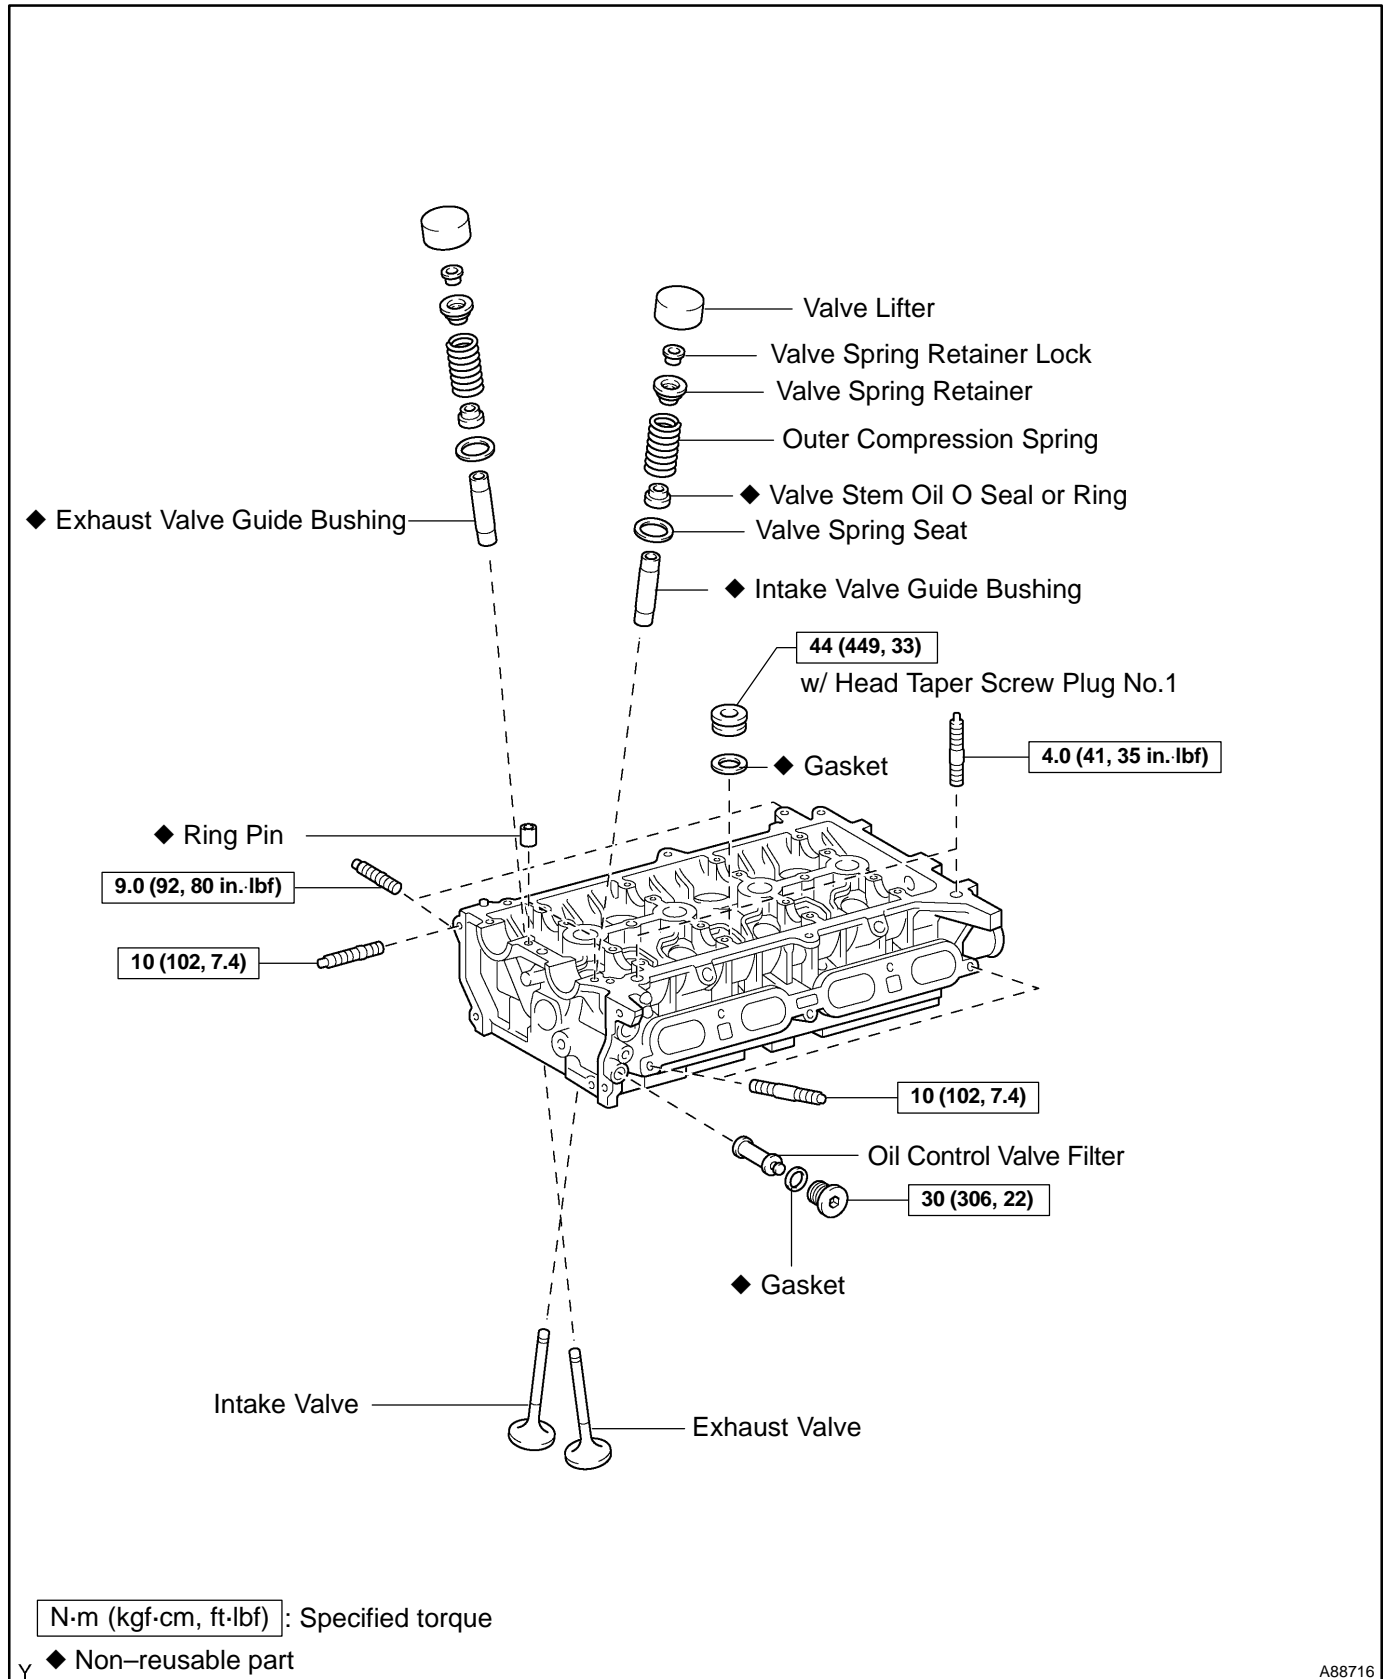

# CYLINDER HEAD ASSY (1NZ-FXE) COMPONENTS

1410X-01

A88716