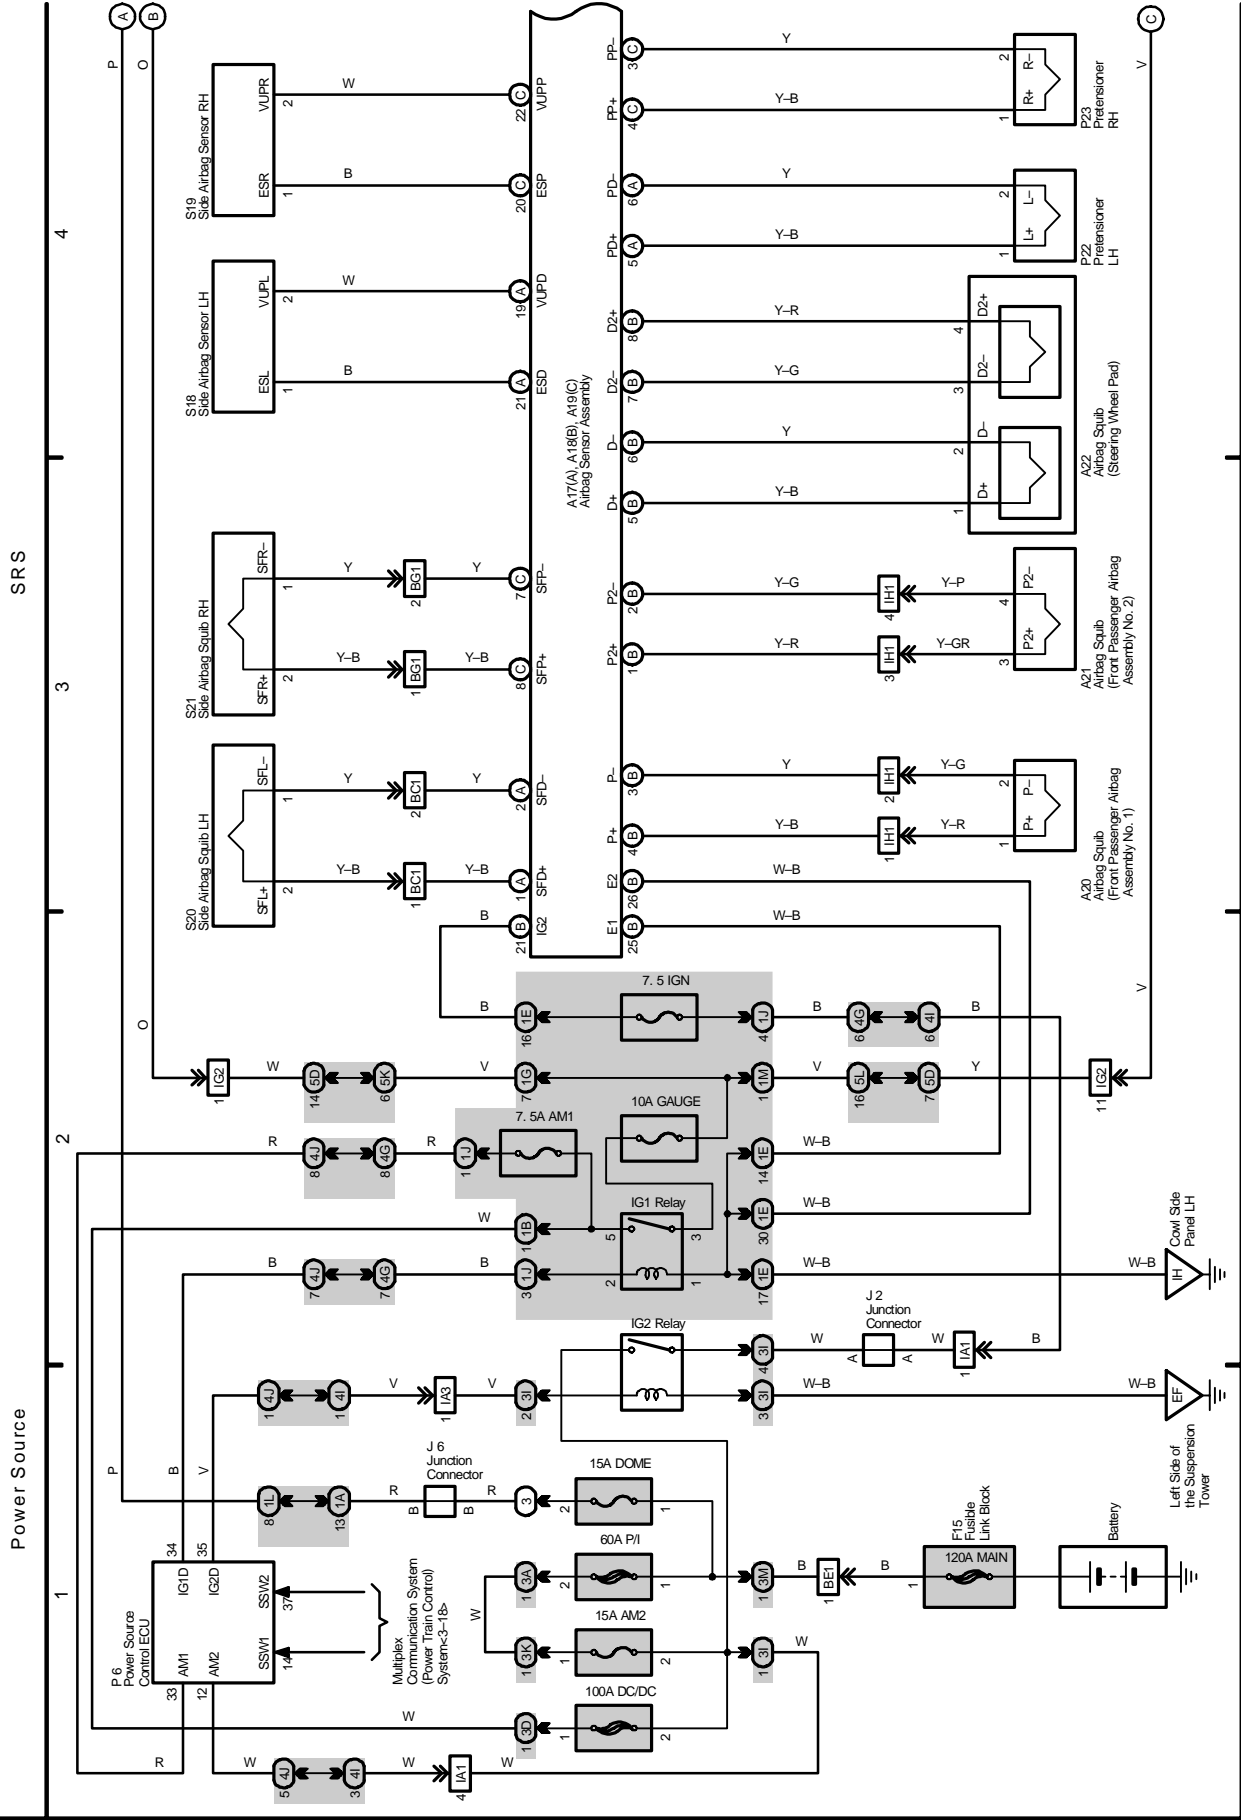

M OVERALL ELECTRICAL WIRING DIAGRAM

(Cont. next page)

11 PRIUS