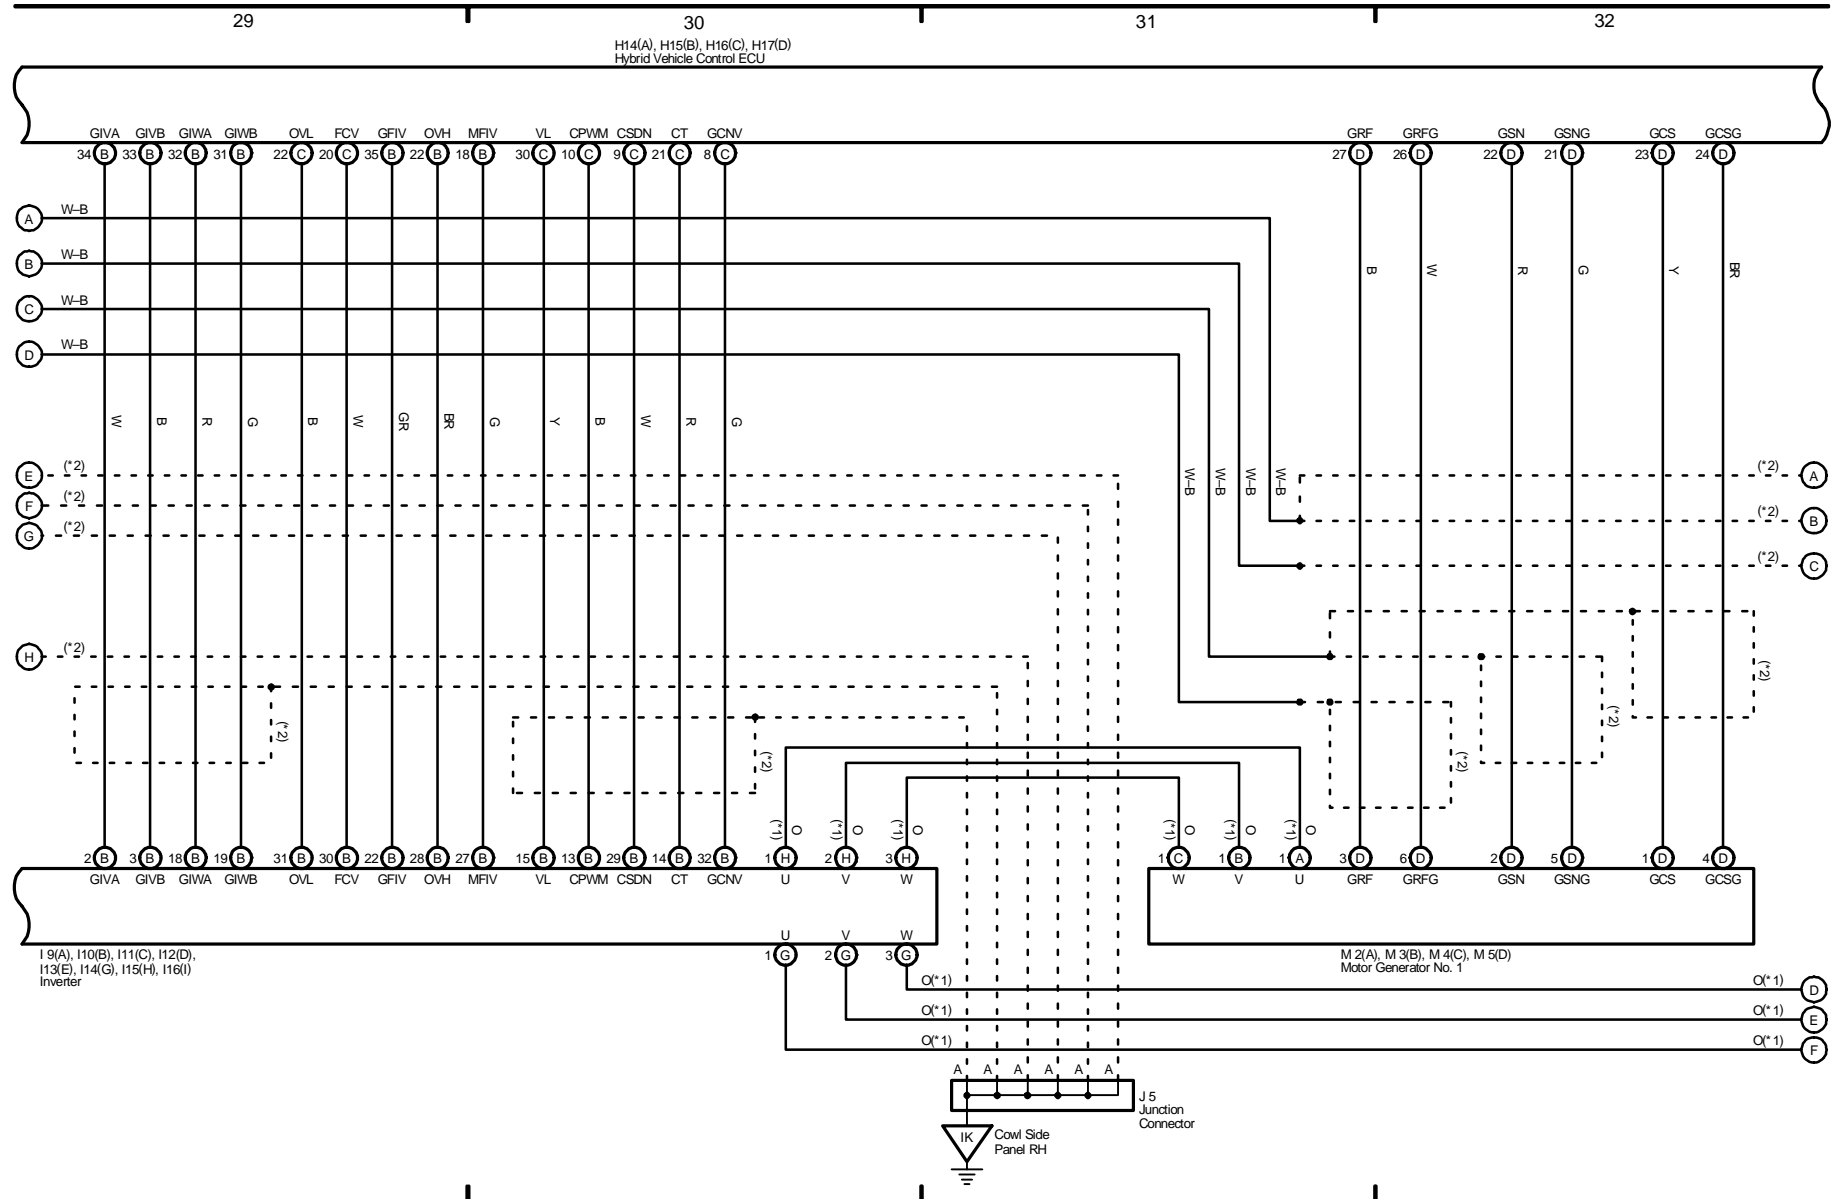

* 1 : High Voltage
* 2 : Shielded

2004 PRIUS (EWD555U)

M OVERALL ELECTRICAL WIRING DIAGRAM

3 PRIUS (Cont' d) (Cont. next page)

Multiplex Communication System (Power Train Control)

* 1 : High Voltage
* 2 : Shielded