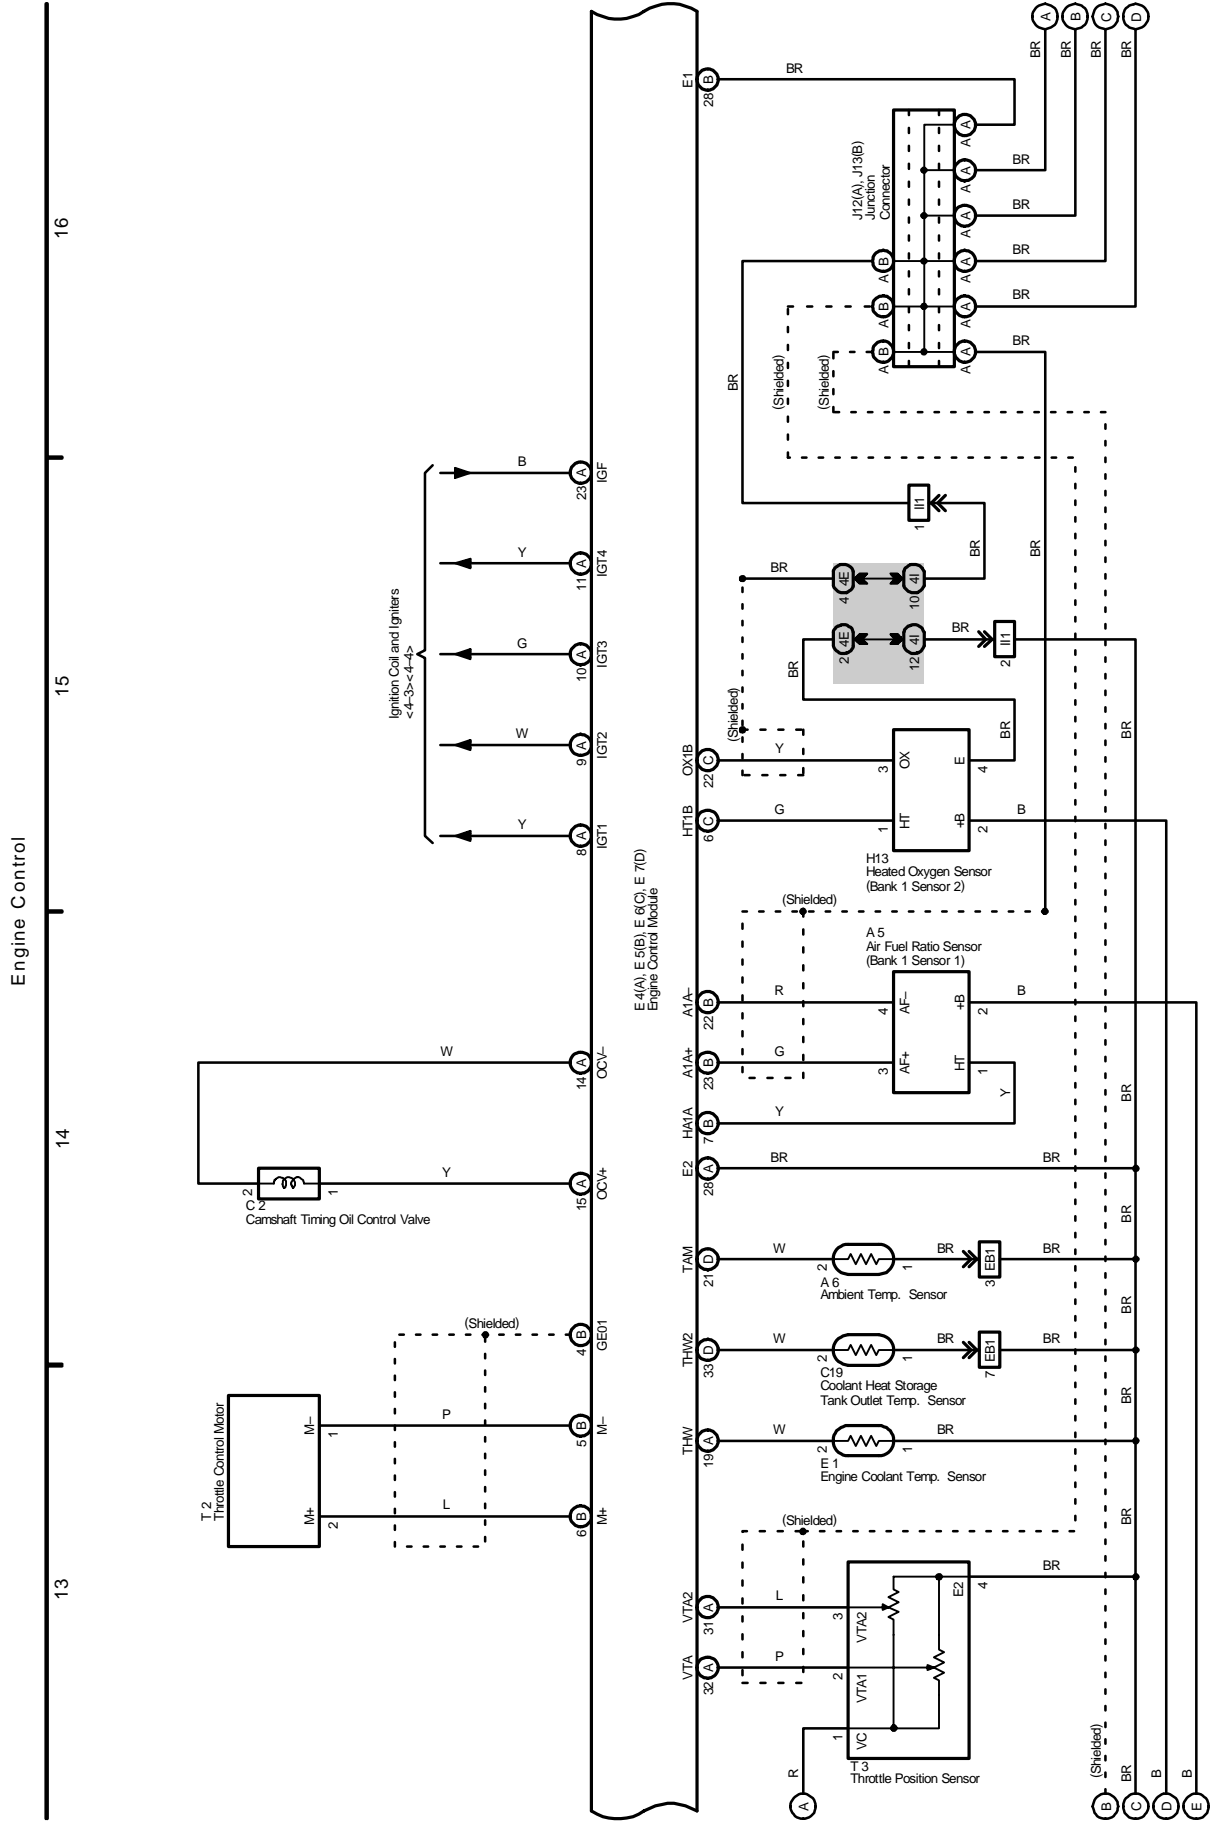

M OVERALL ELECTRICAL WIRING DIAGRAM