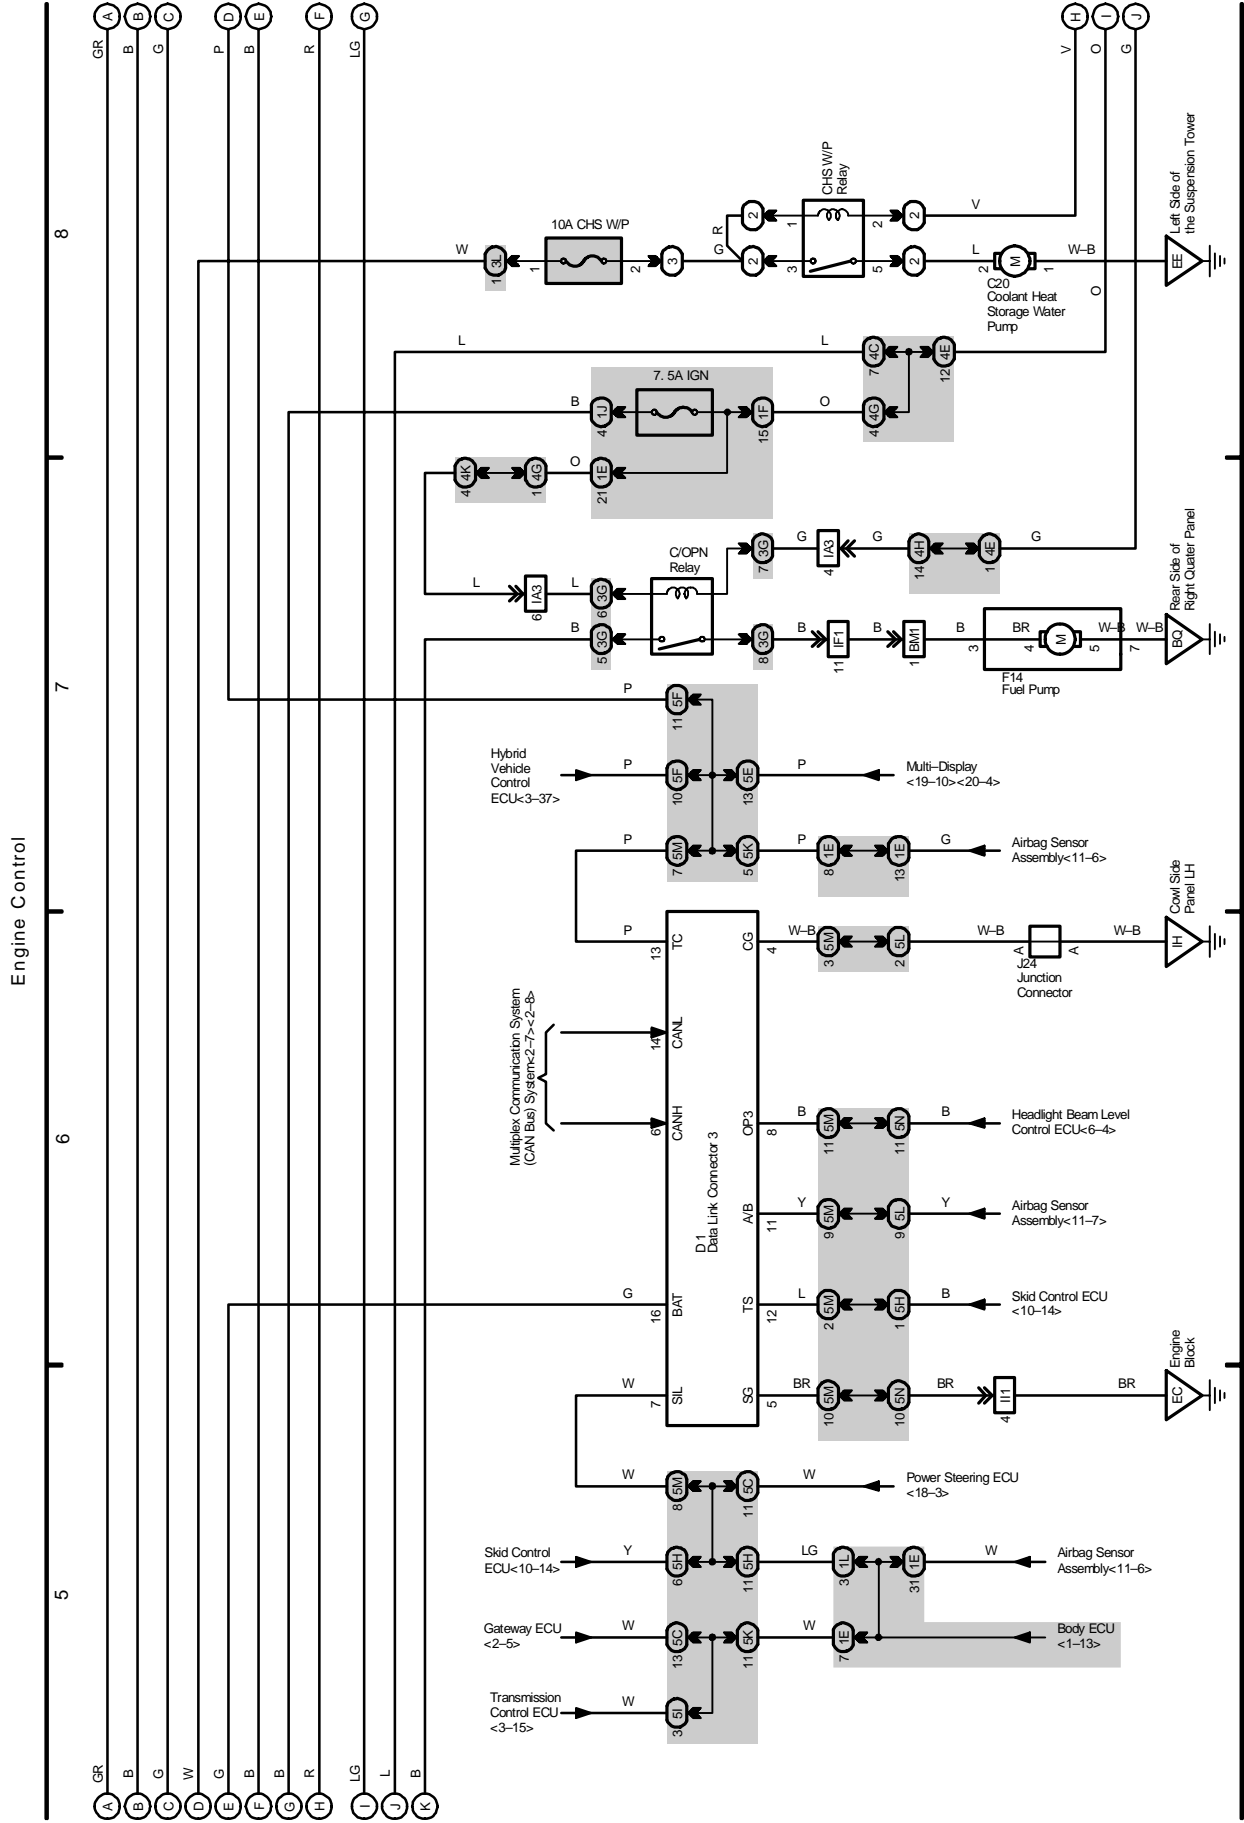

2004 PRIUS (EWD555U)

M OVERALL ELECTRICAL WIRING DIAGRAM

5 PRIUS (Cont' d)

(Cont. next page)

Engine Control

8

7

6