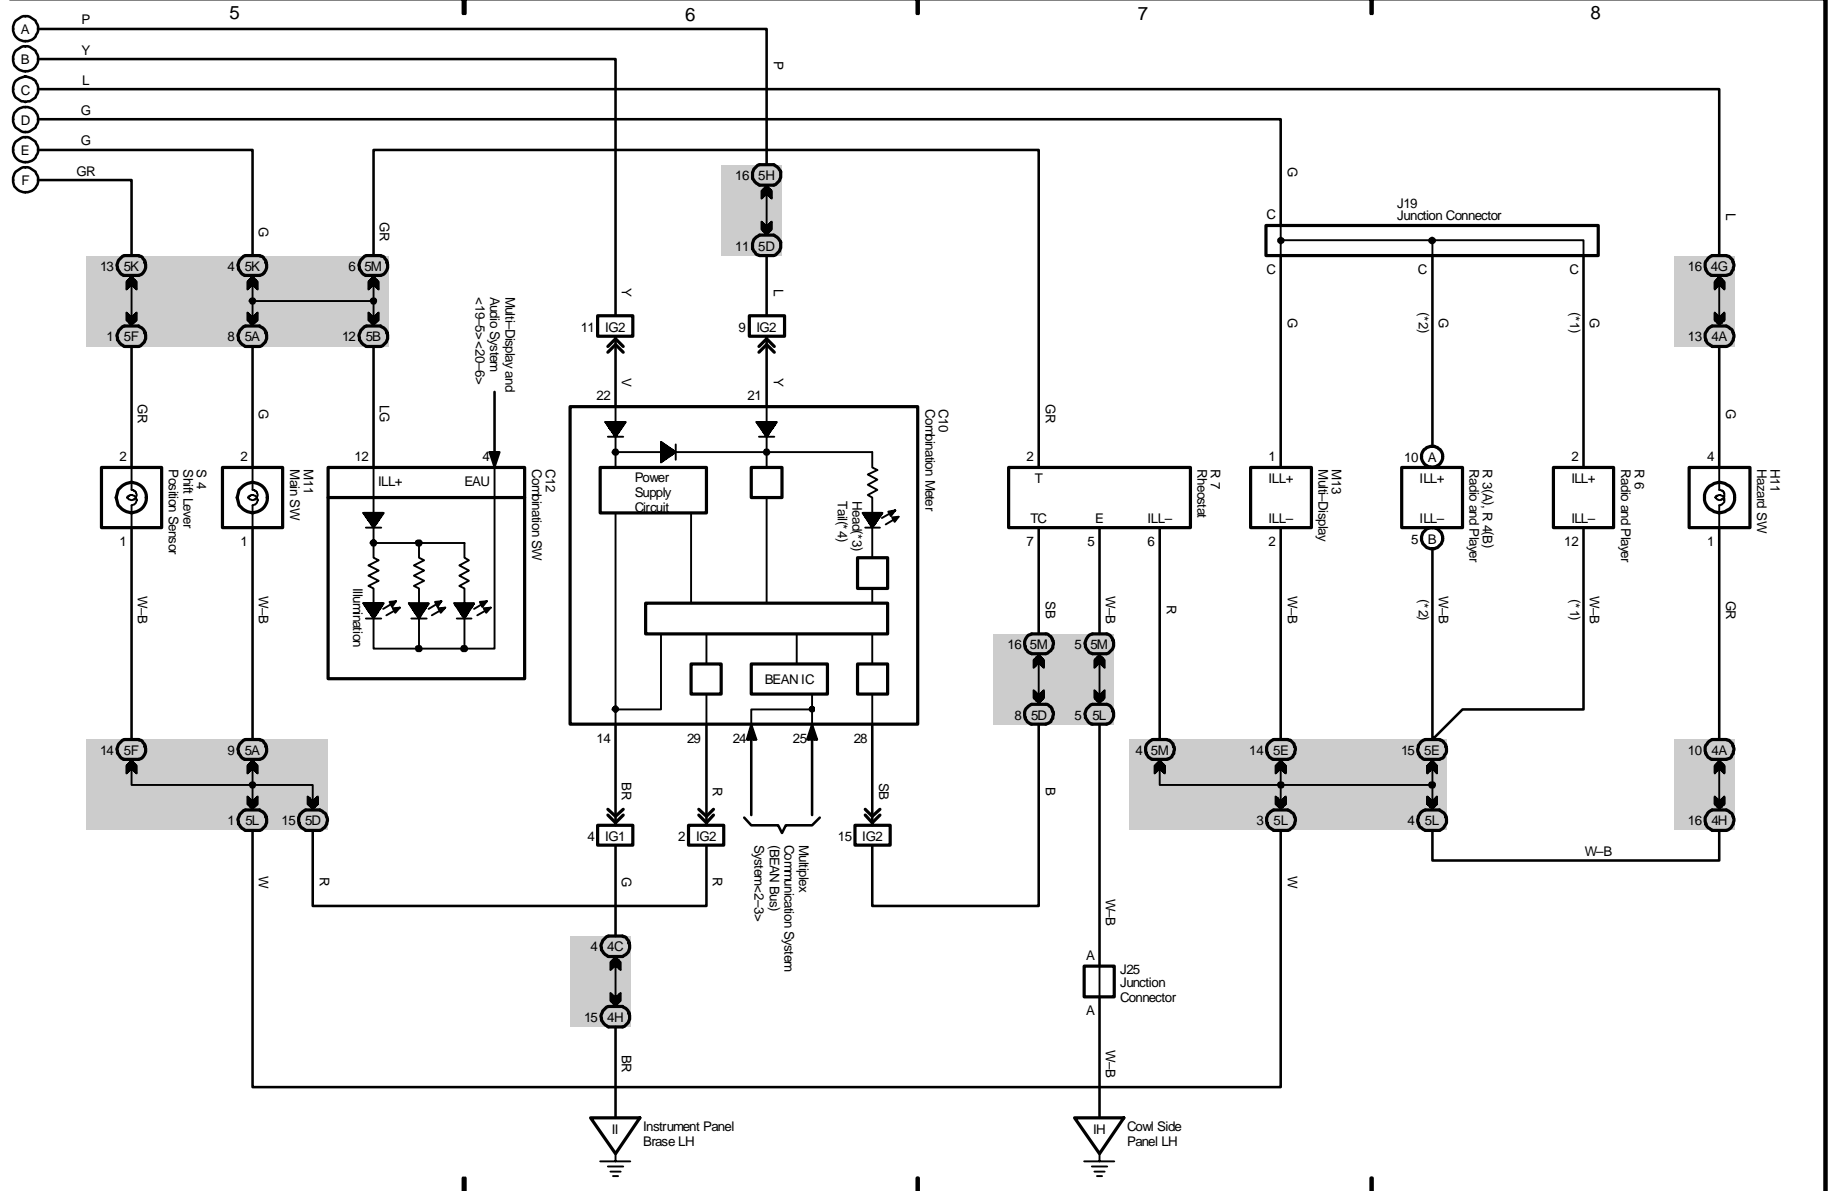

2004 PRIUS (EWD555U)

M OVERALL ELECTRICAL WIRING DIAGRAM

Taillight and Illumination

- * 1 : Separate Amplifier
- * 2 : Built-in Amplifier
- * 3 : USA
- * 4 : Canada

2004 PRIUS (EWD555U)

M OVERALL ELECTRICAL WIRING DIAGRAM