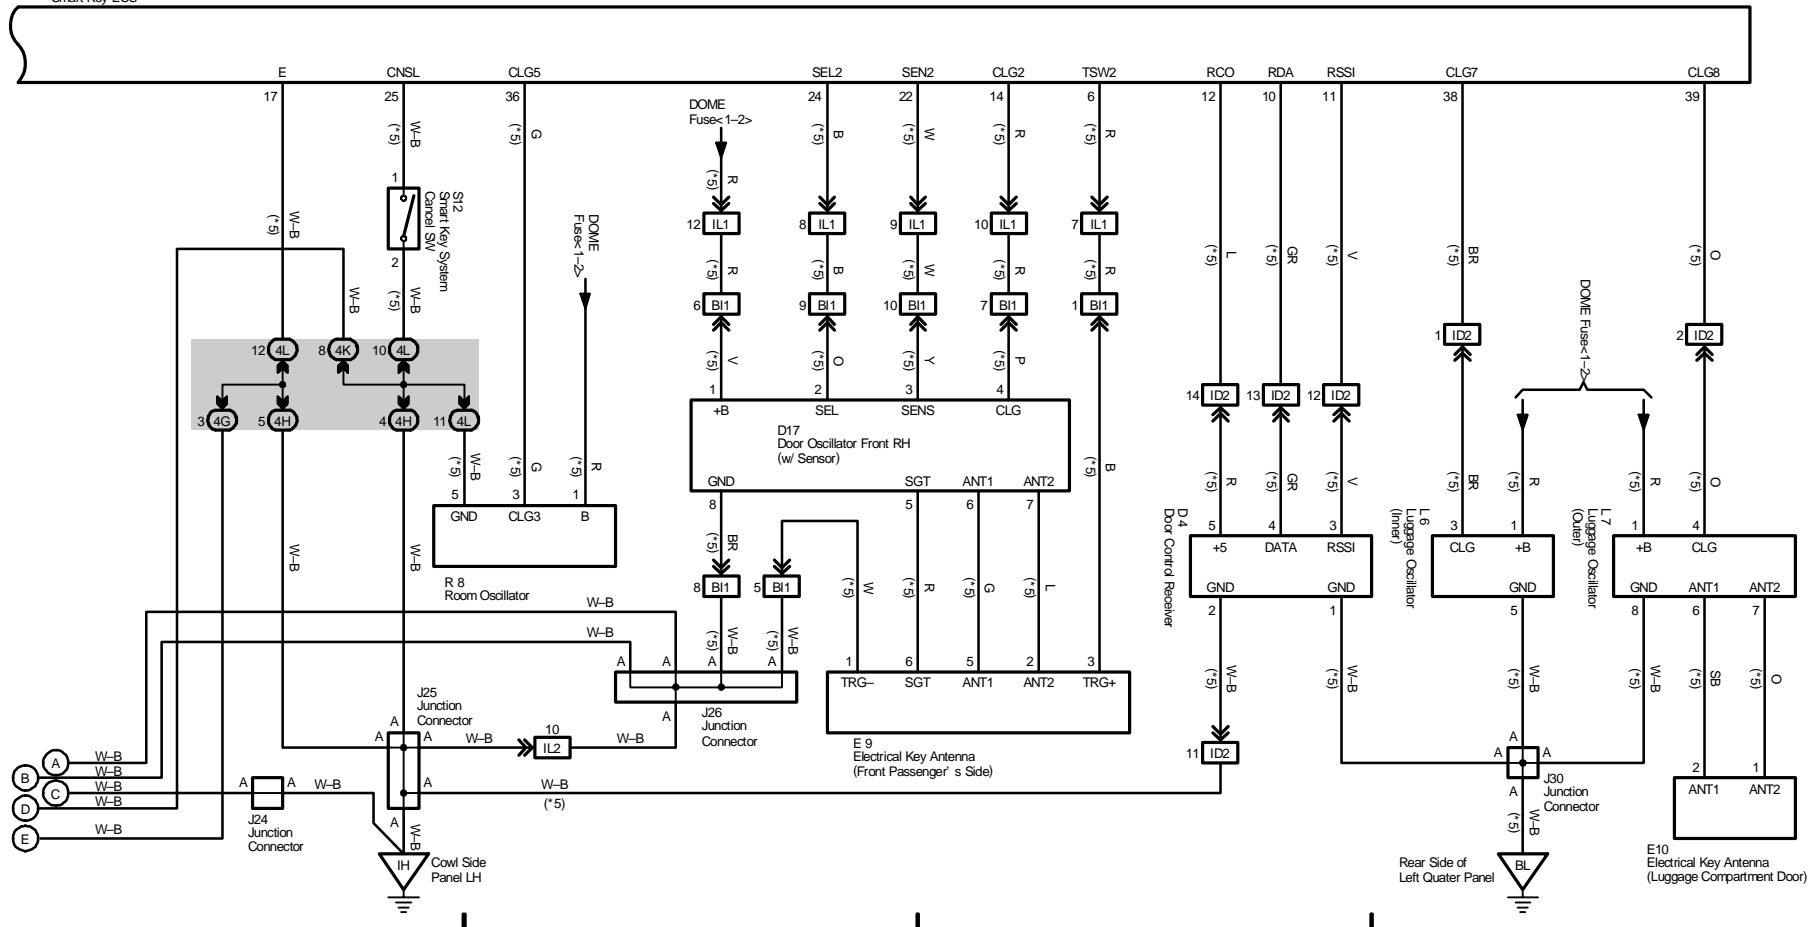

* 5 : w/ Smart Entry System

25

26

27

28

S11
Smart Key ECU

2004 PRIUS (EWD555U)

M OVERALL ELECTRICAL WIRING DIAGRAM