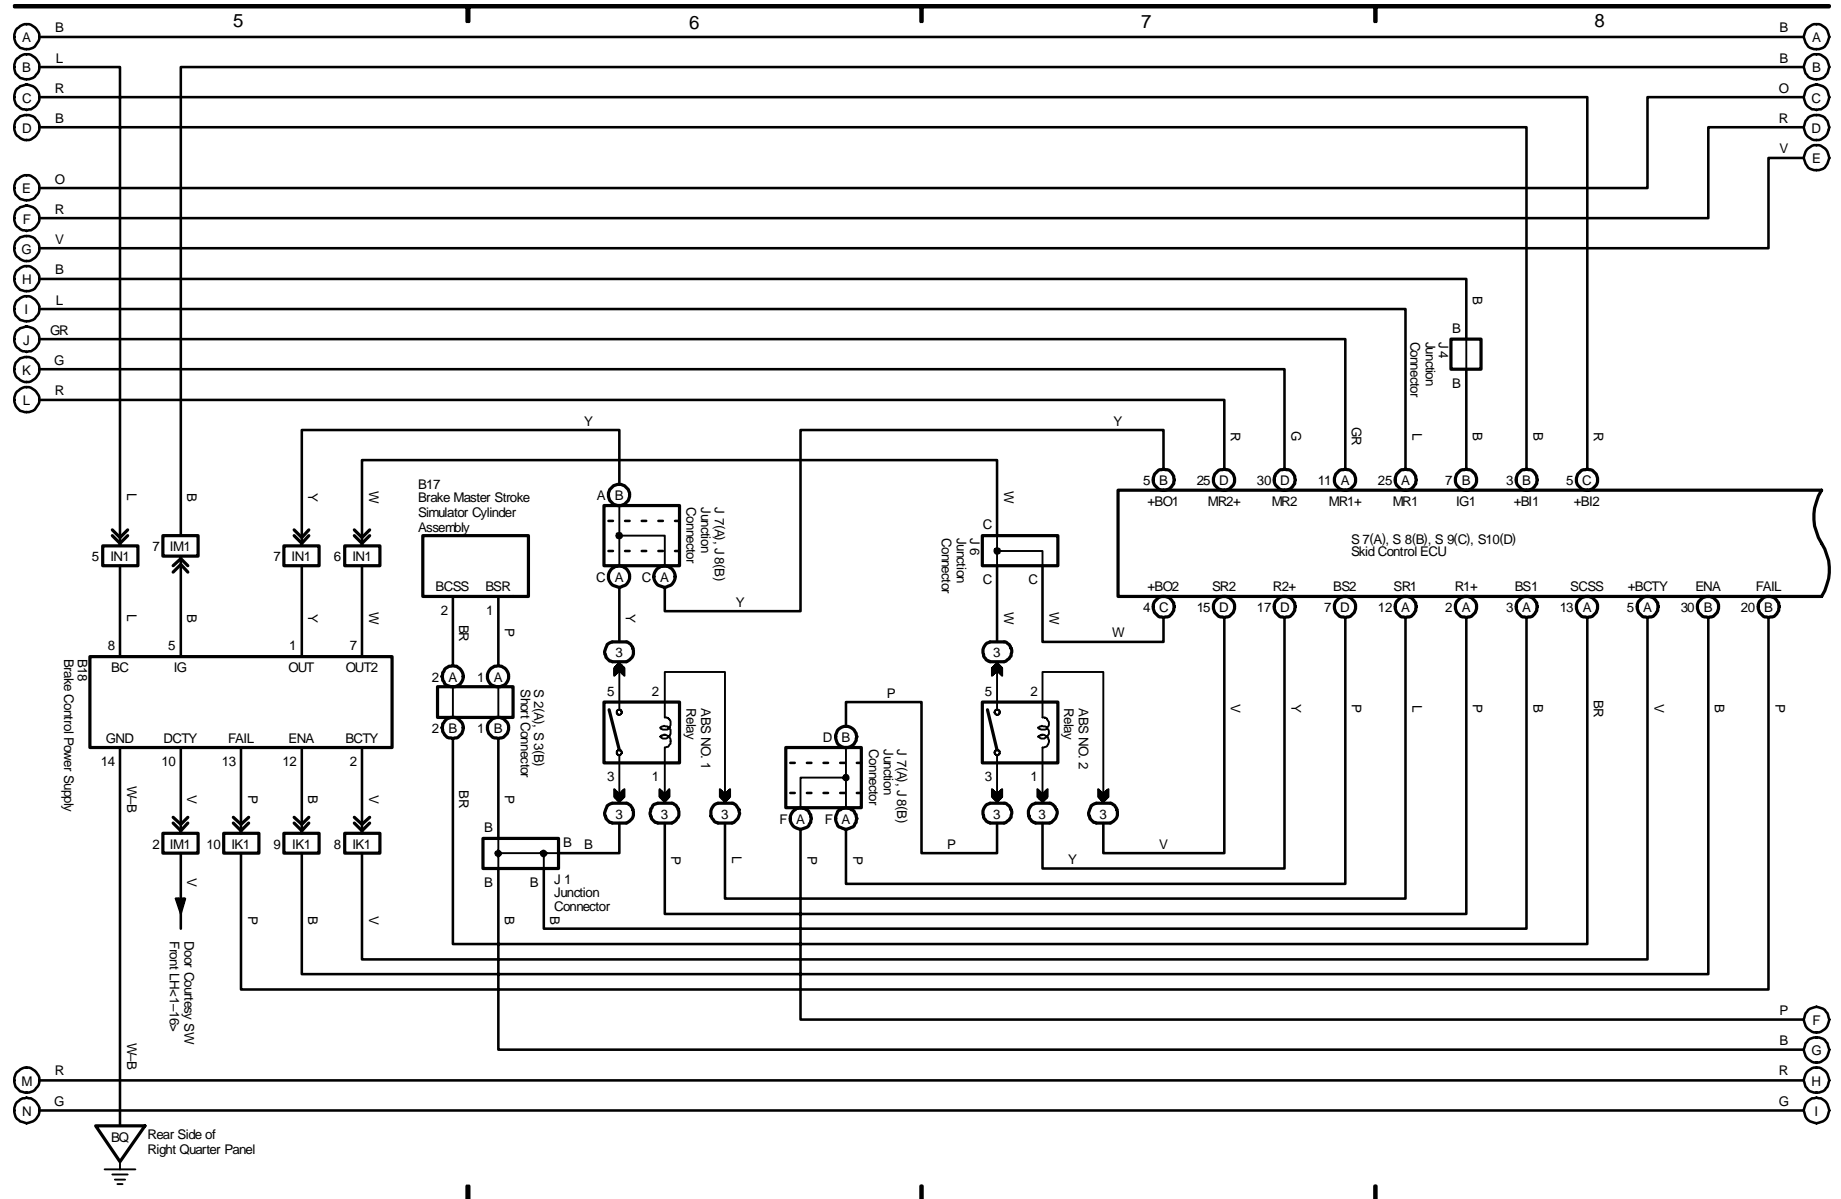

Brake Control System

2004 PRIUS (EWD555U)