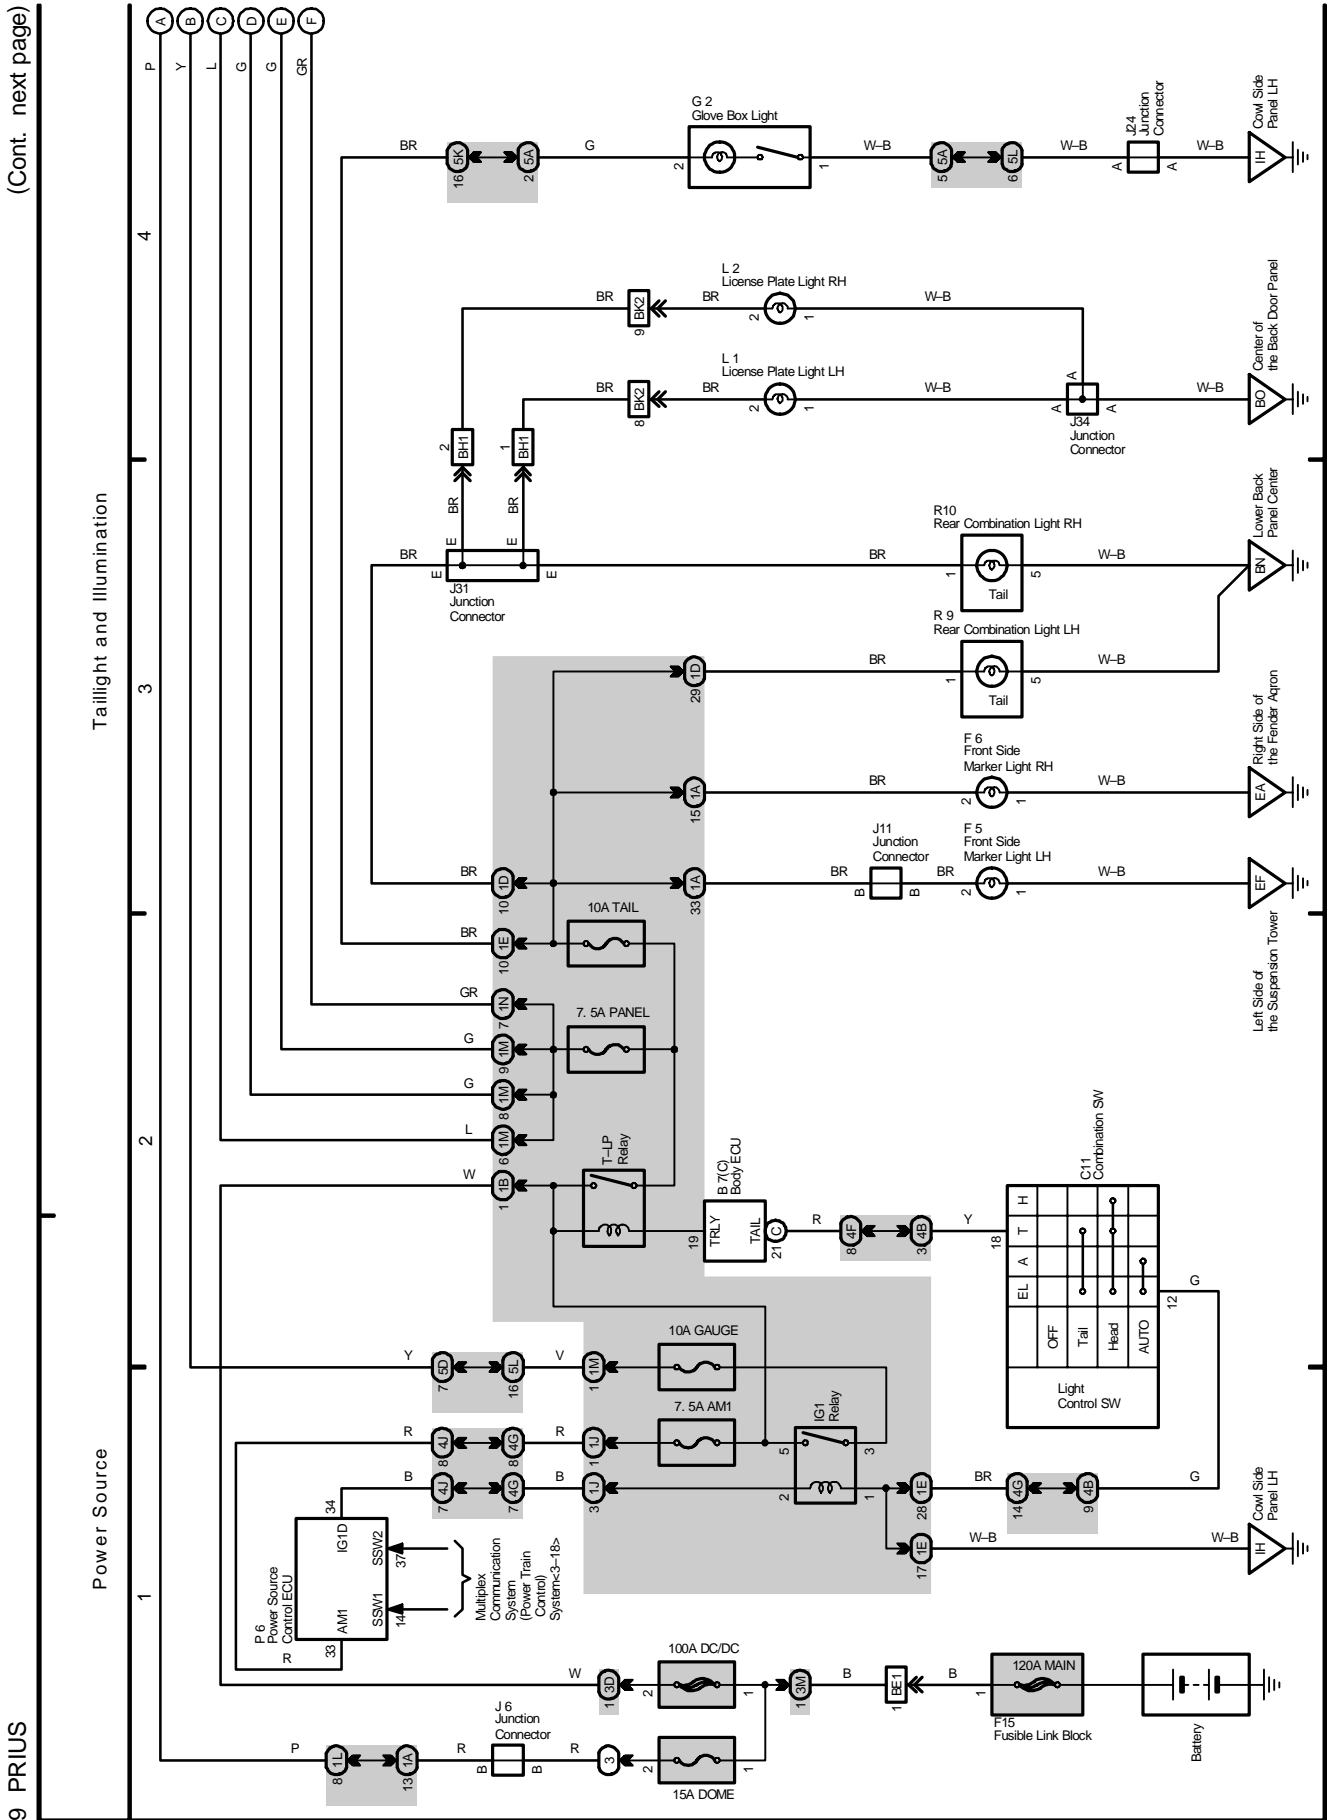

M OVERALL ELECTRICAL WIRING DIAGRAM