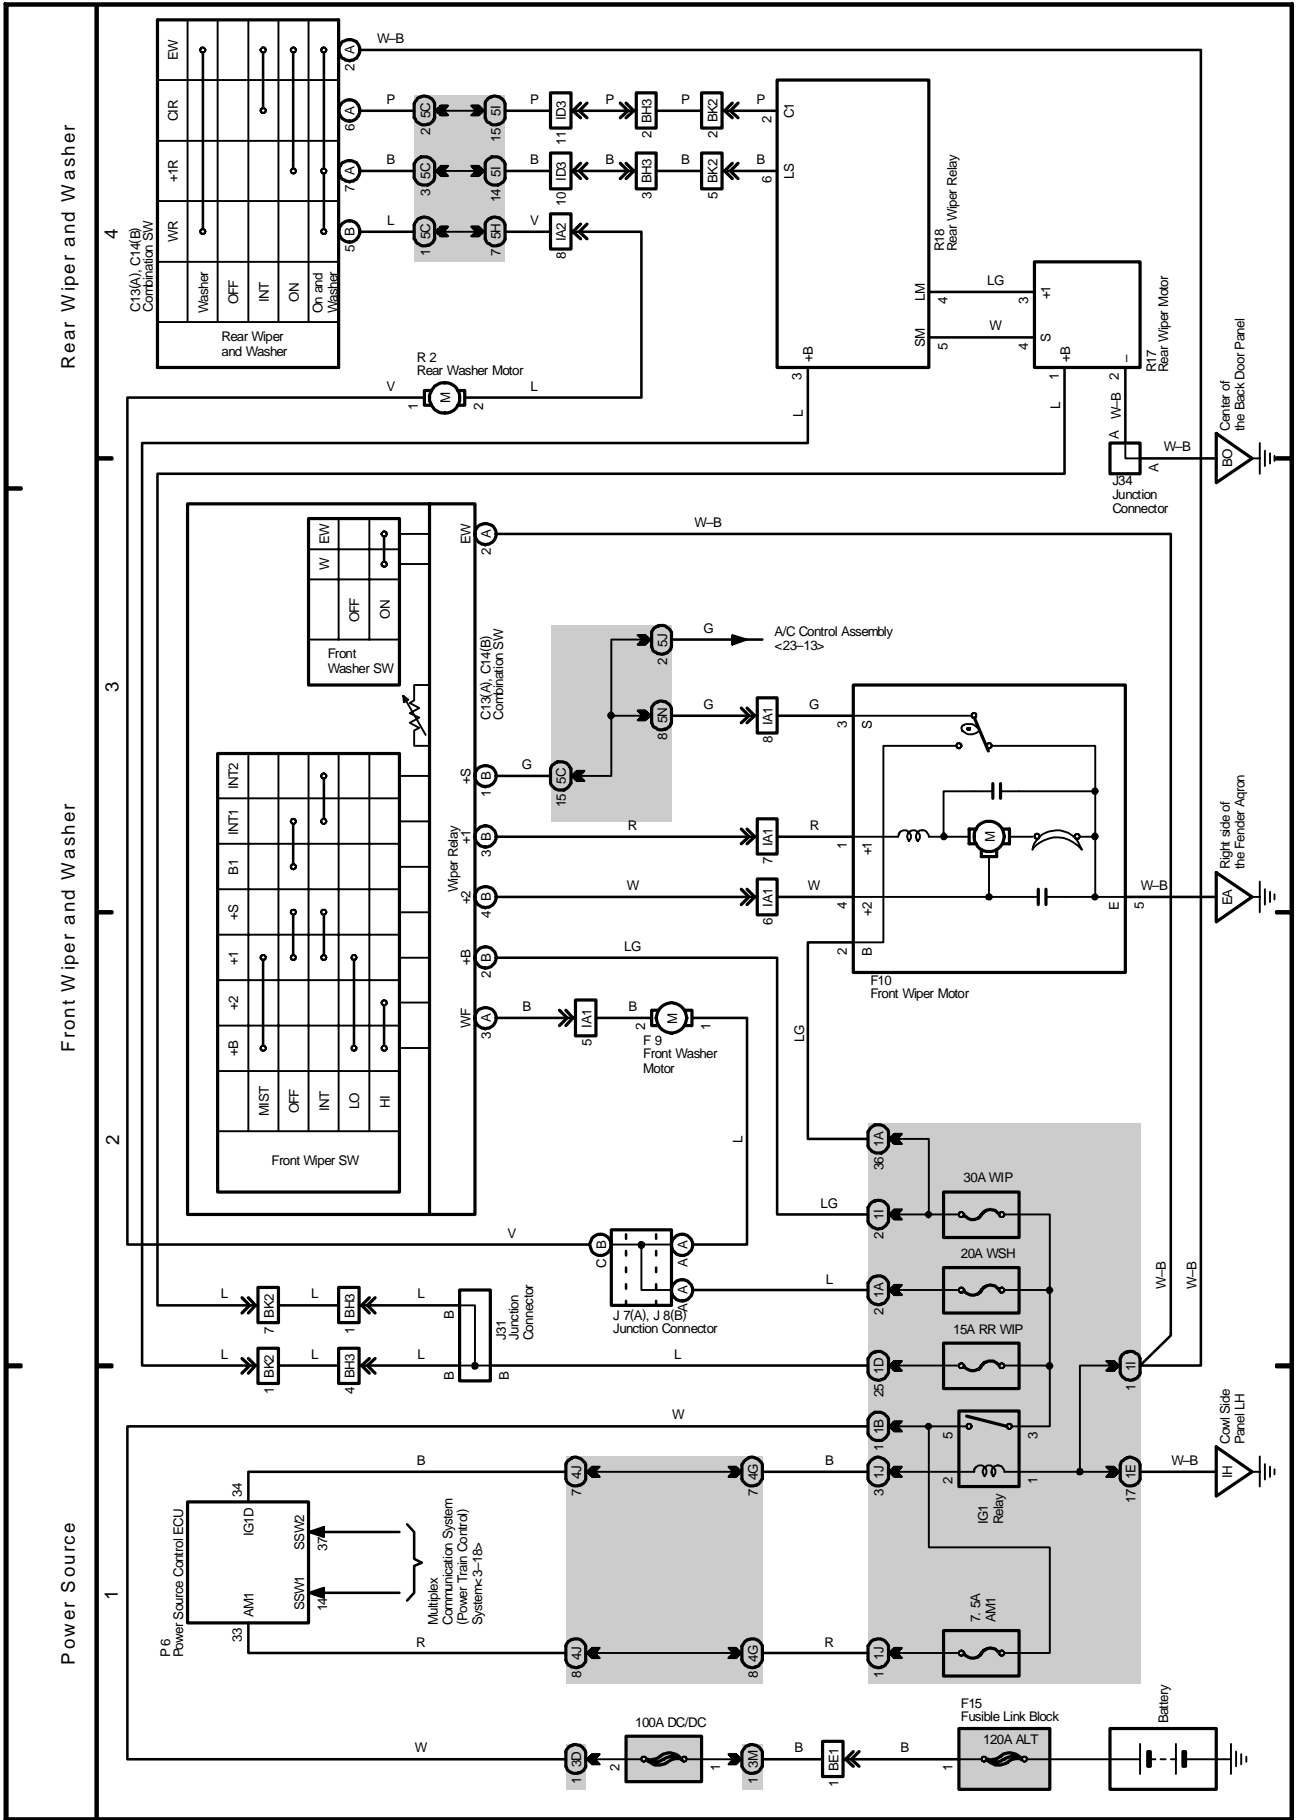

M OVERALL ELECTRICAL WIRING DIAGRAM

13 PRIUS