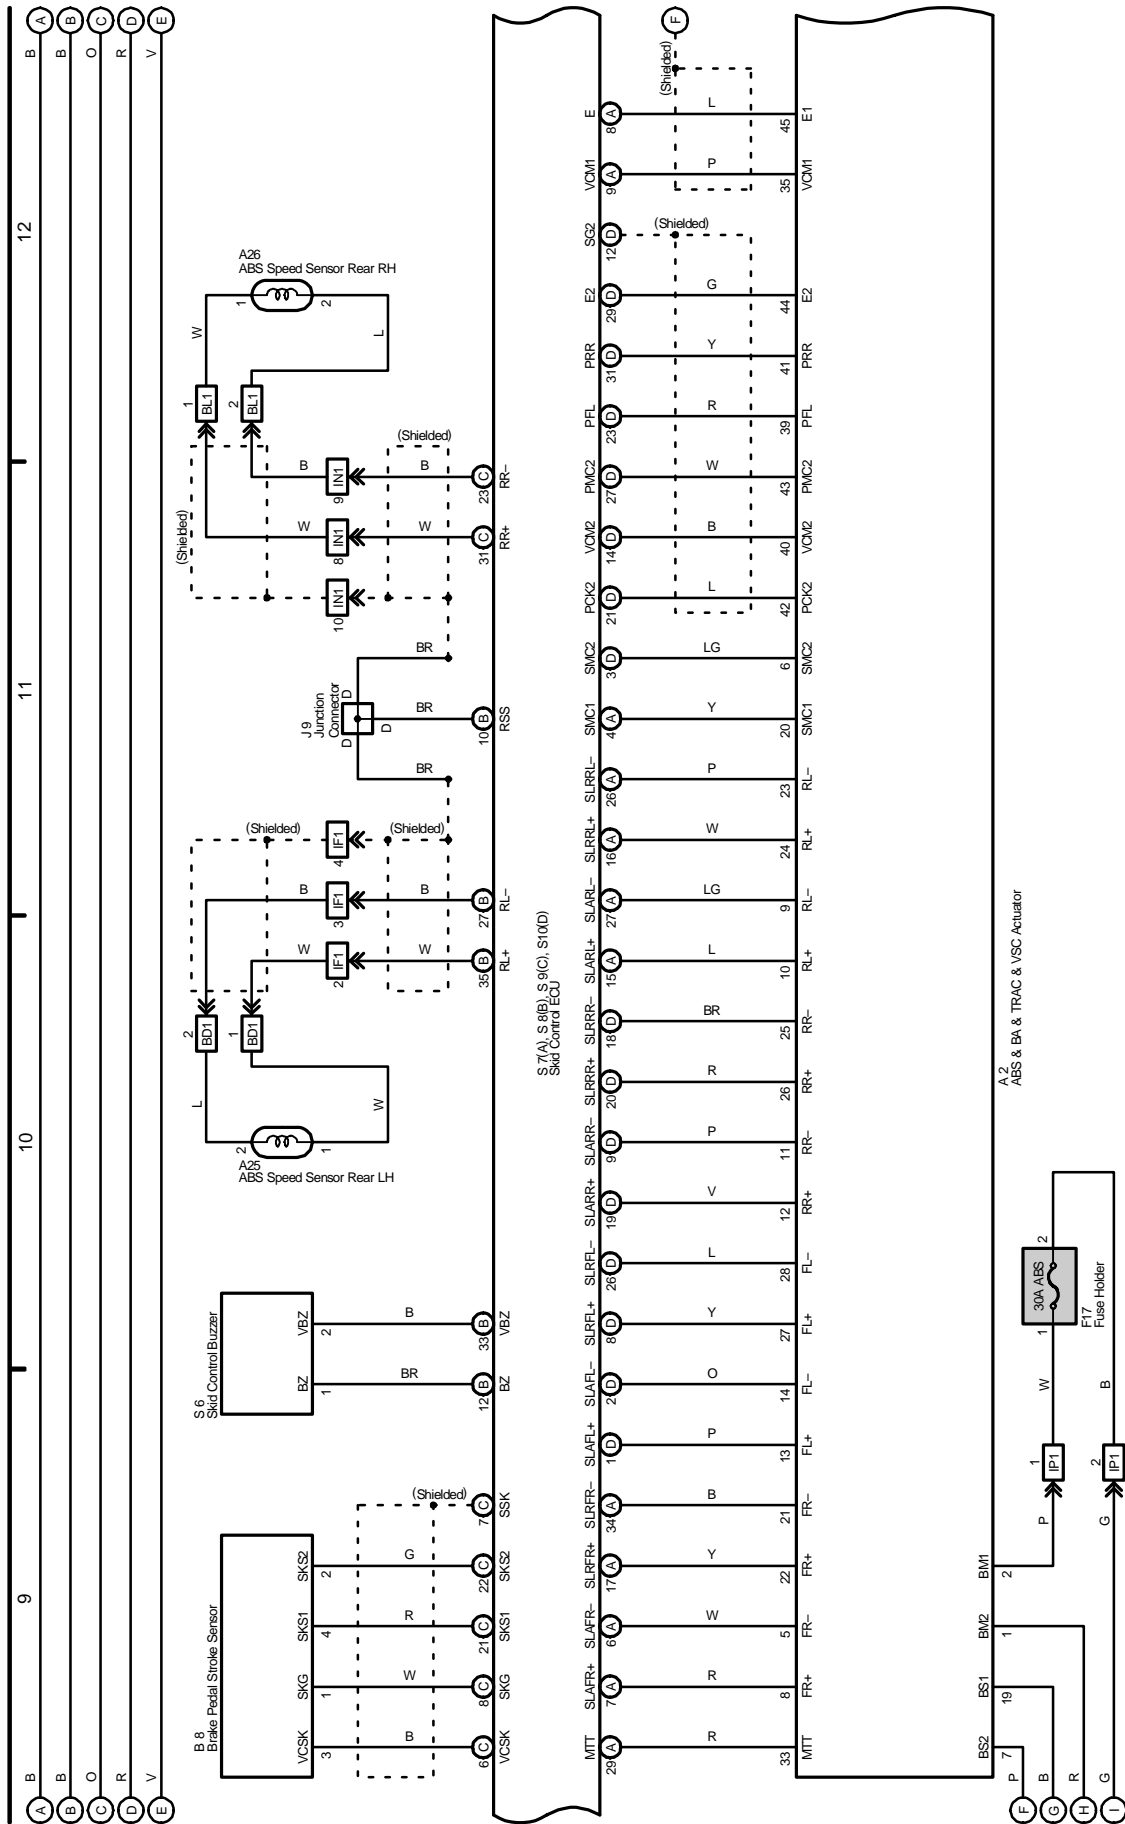

(Cont. next page)

10 PRIUS

Brake Control System

2004 PRIUS (EWD555U)

M OVERALL ELECTRICAL WIRING DIAGRAM

10 PRIUS (Cont' d)

(Cont. next page)

Brake Control System