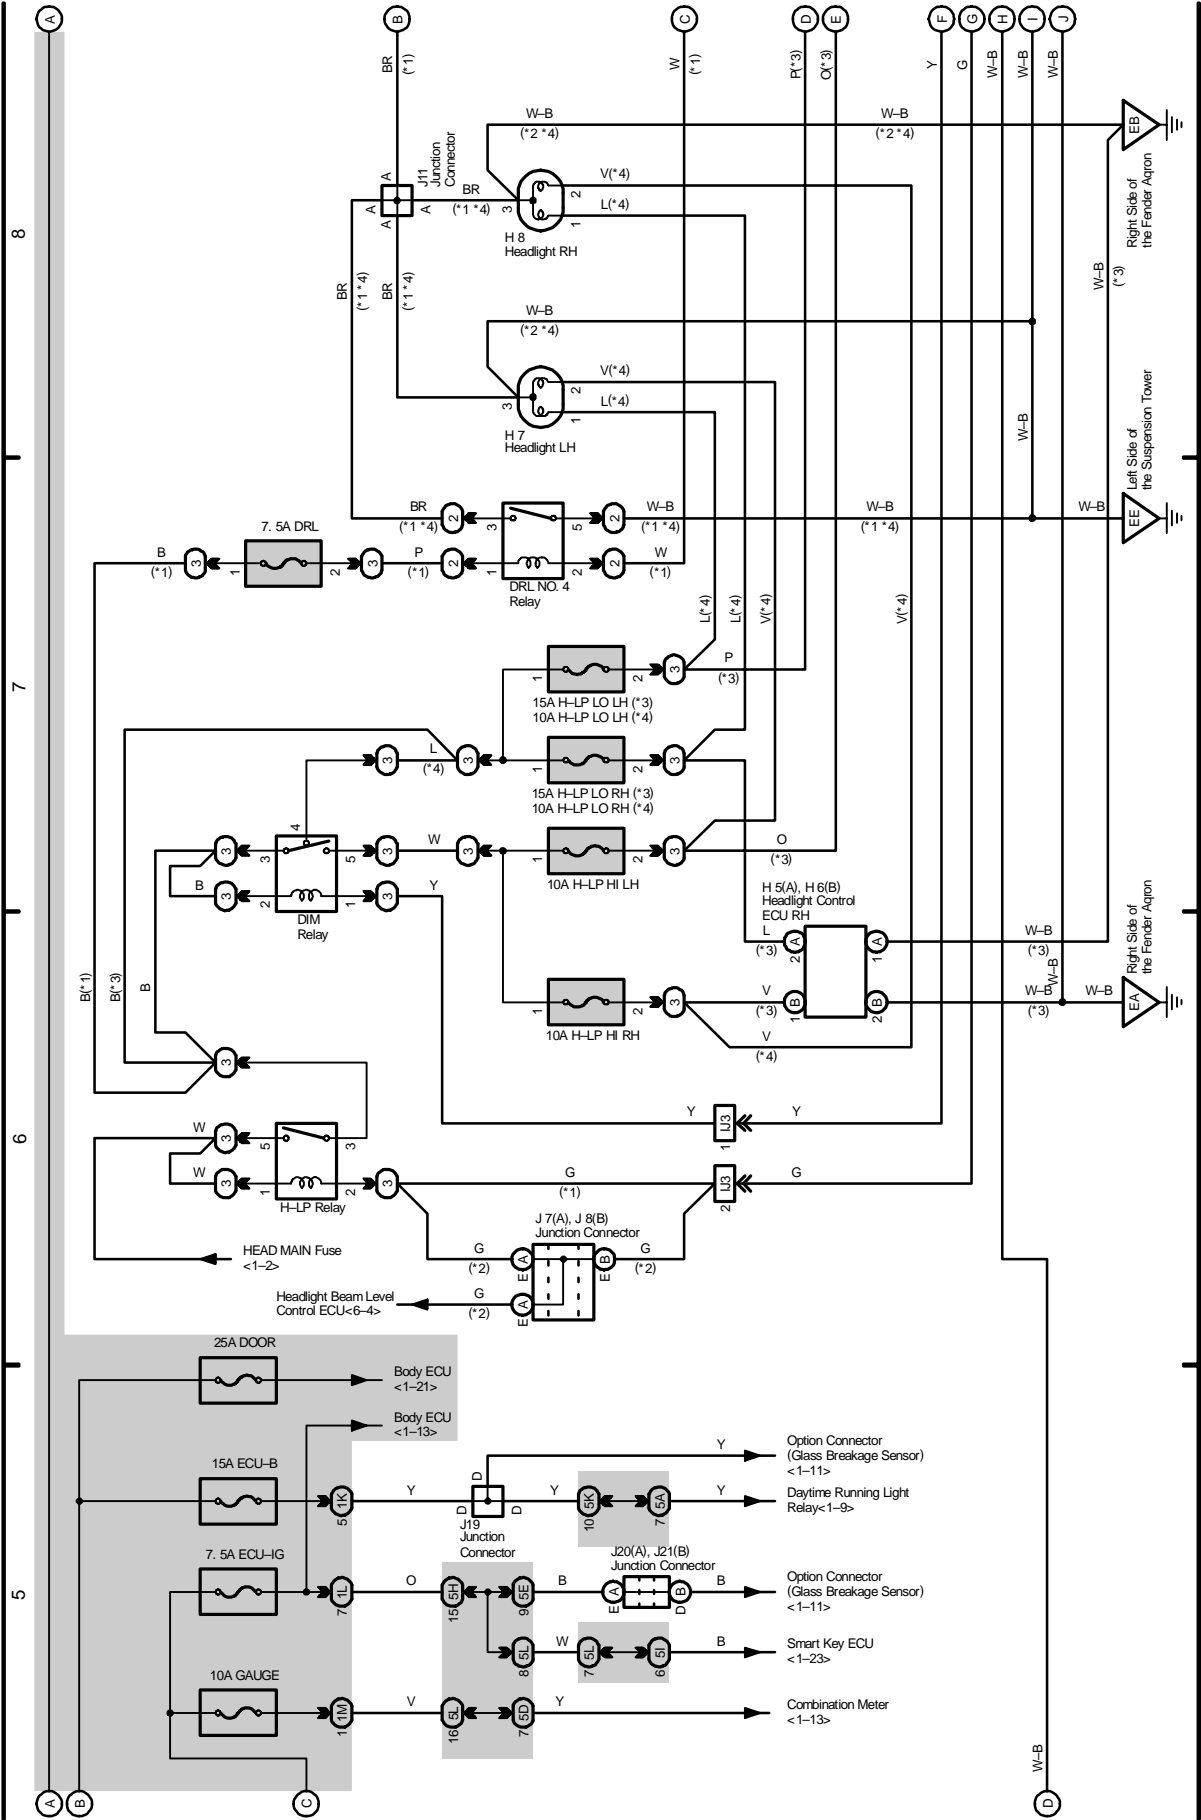

M OVERALL ELECTRICAL WIRING DIAGRAM

1 PRIUS (Cont' d)

(Cont. next page)

- 1.: w/ Daytime Running Light
- 2.: w/o Daytime Running Light
- 3.: w/ HID
- 4.: w/o HID
- 5.: w/ Smart Entry System

Multiplex Communication System (Body Control)