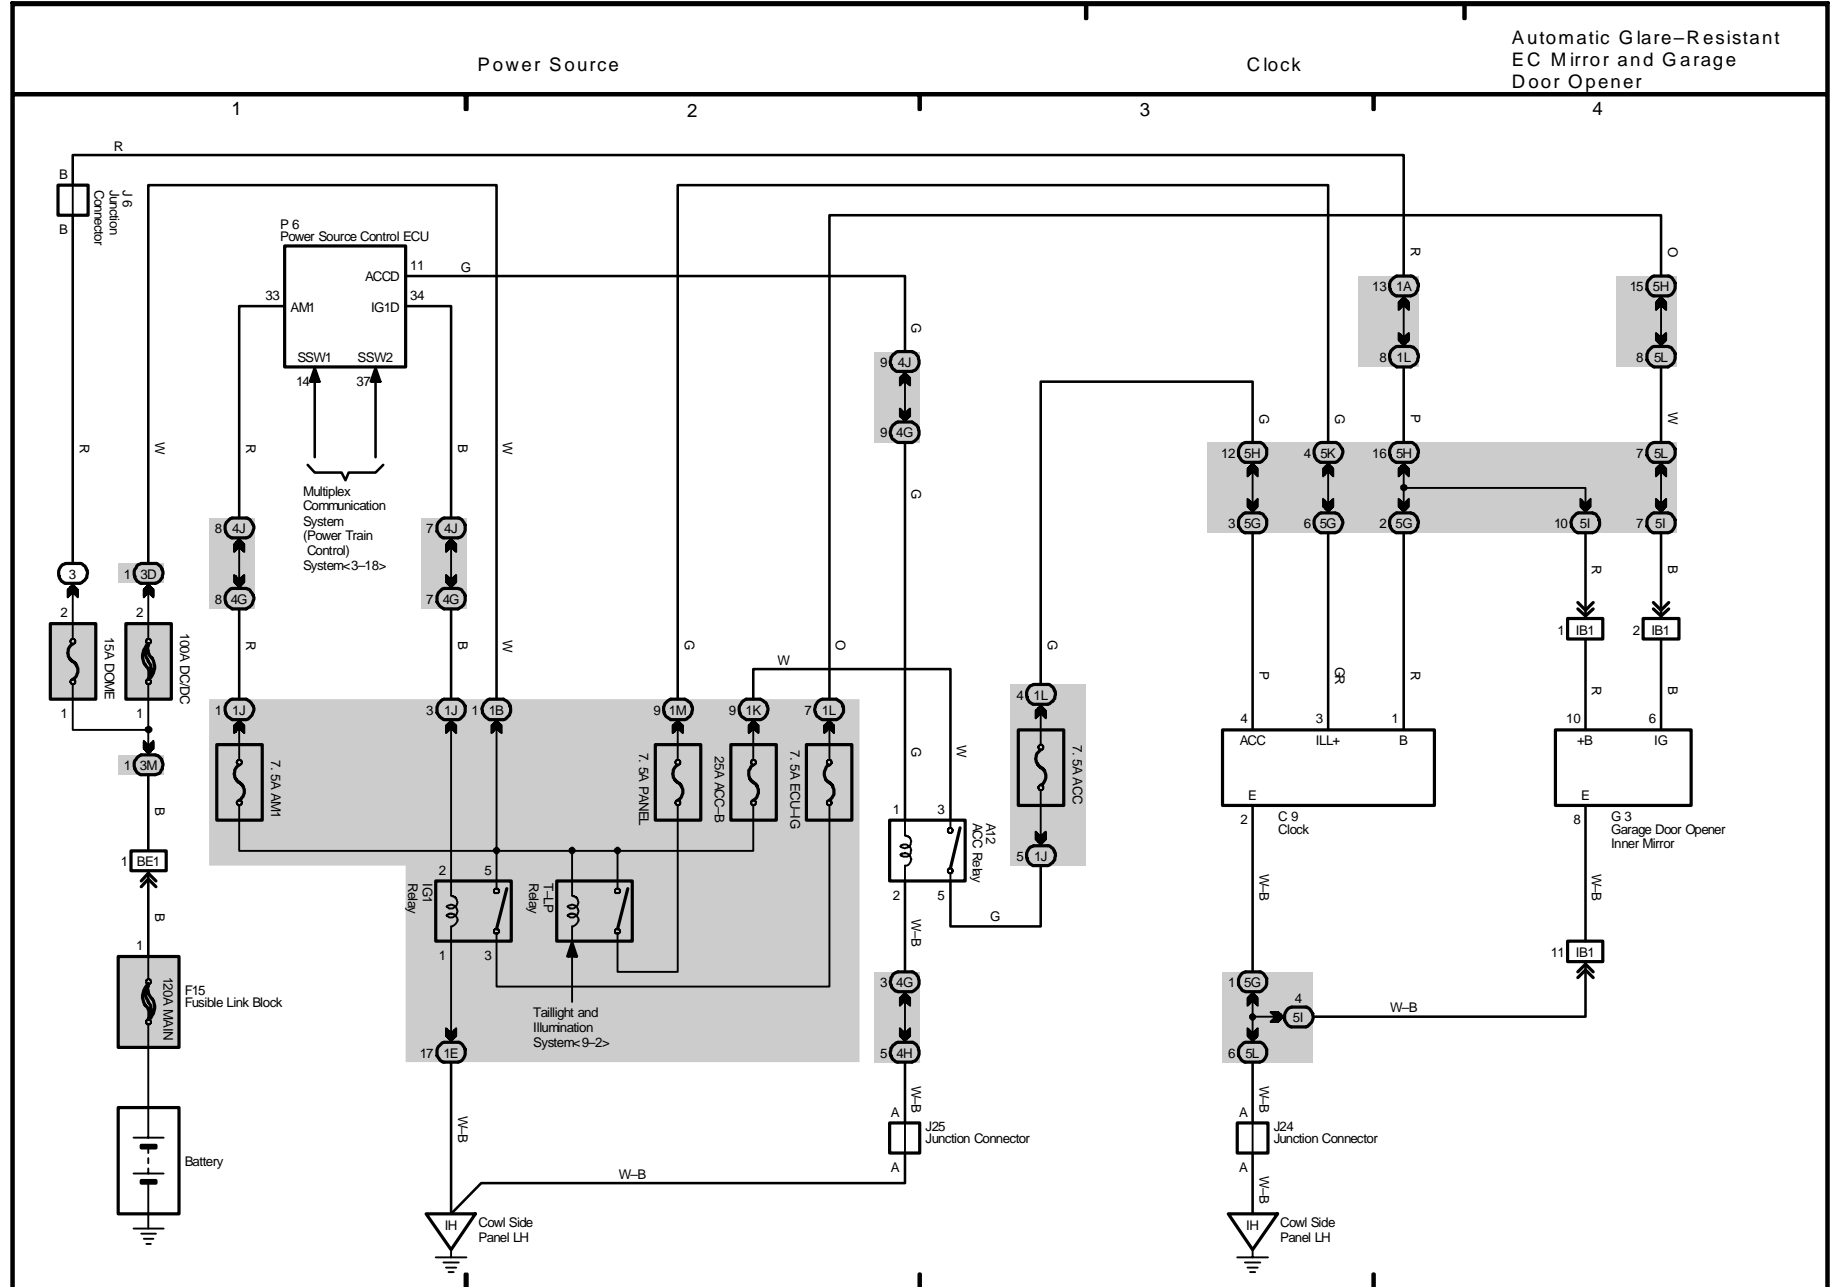

M OVERALL ELECTRICAL WIRING DIAGRAM

13 PRIUS

M OVERALL ELECTRICAL WIRING DIAGRAM

15 PRIUS

M OVERALL ELECTRICAL WIRING DIAGRAM

17 PRIUS

M OVERALL ELECTRICAL WIRING DIAGRAM

Multi-Display and Audio System (Separate Amplifier)