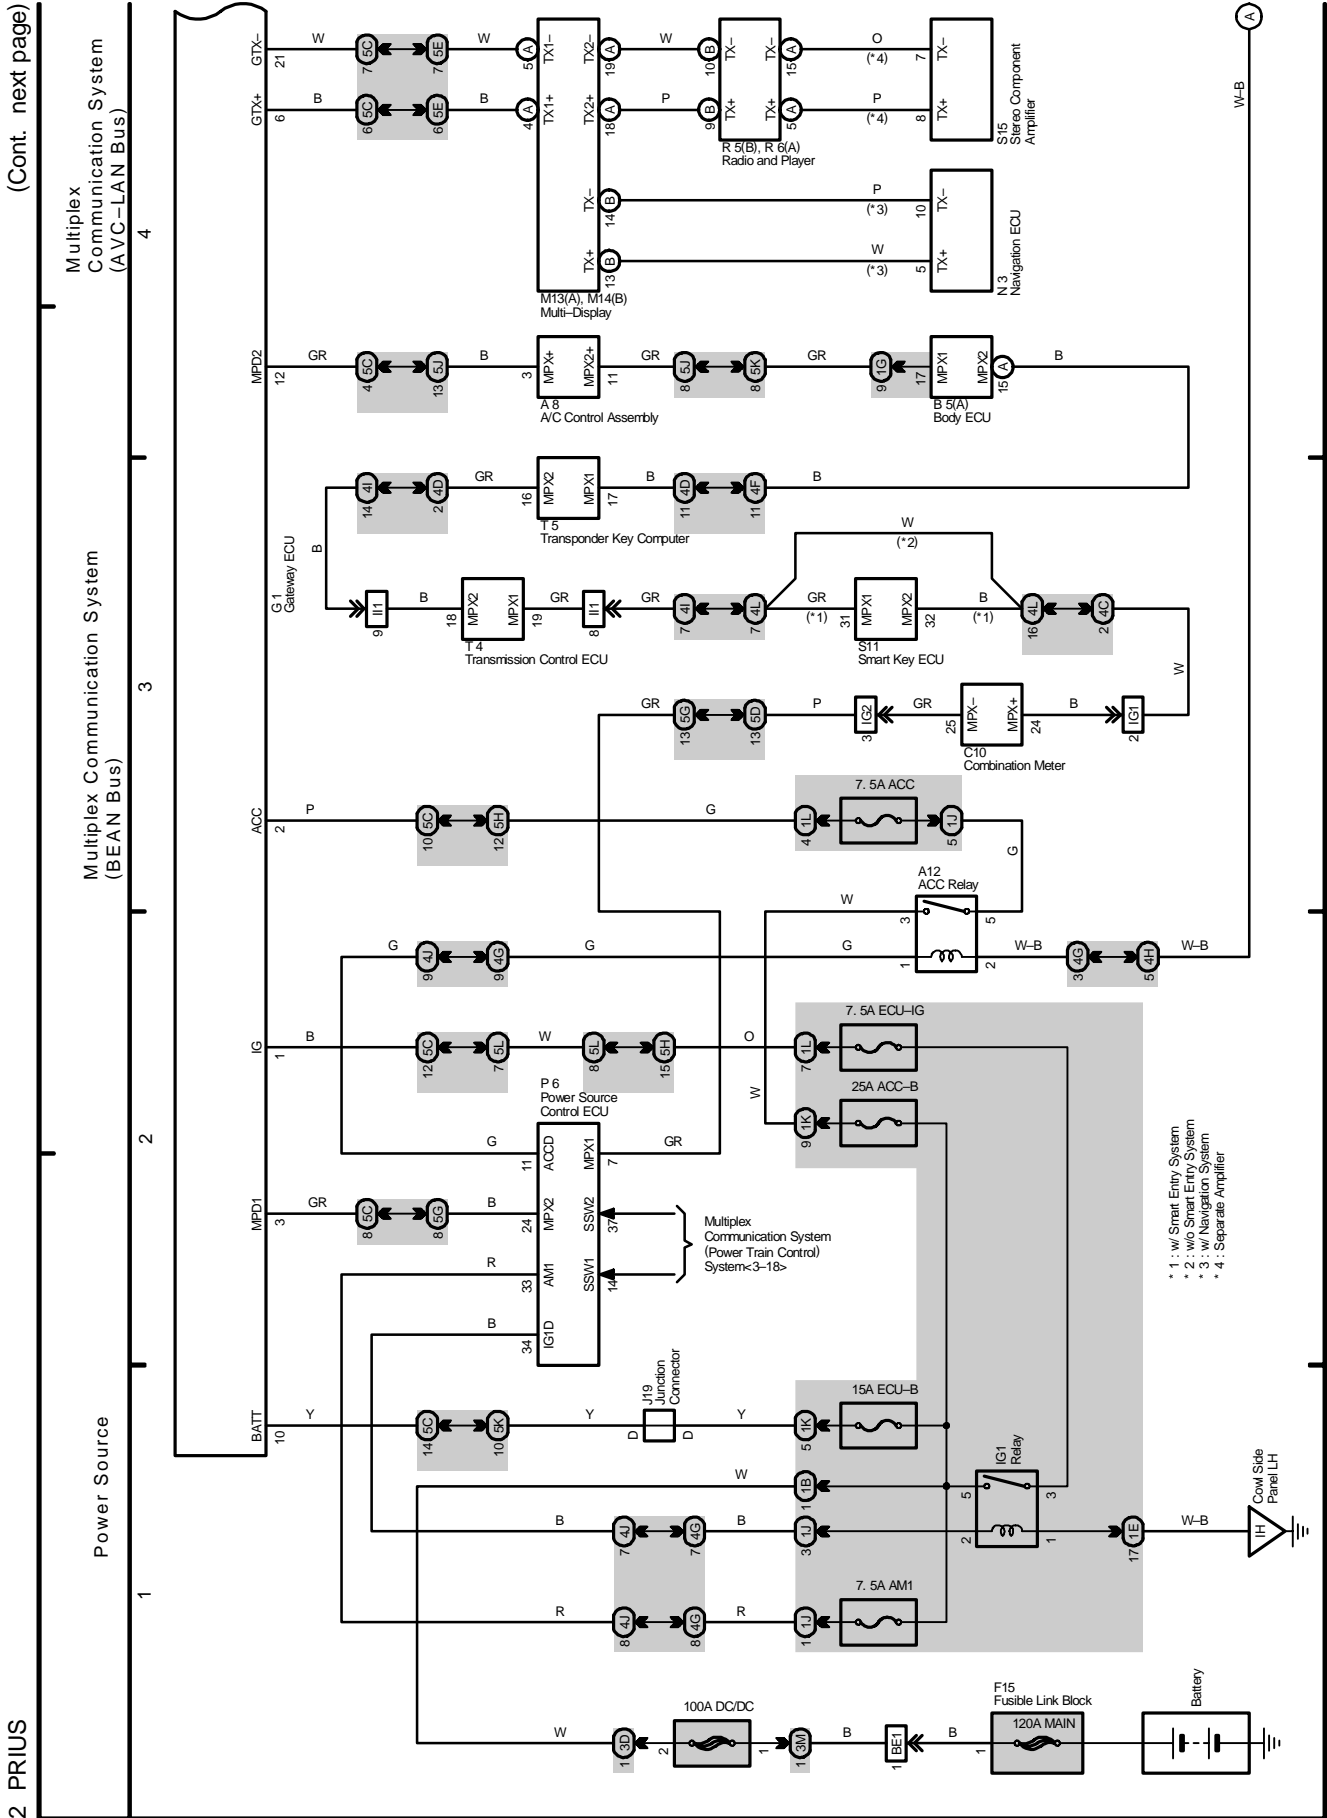

* 5 : w/ Smart Entry System

25

26

27

28

S11
Smart Key ECU

2004 PRIUS (EWD555U)

M OVERALL ELECTRICAL WIRING DIAGRAM