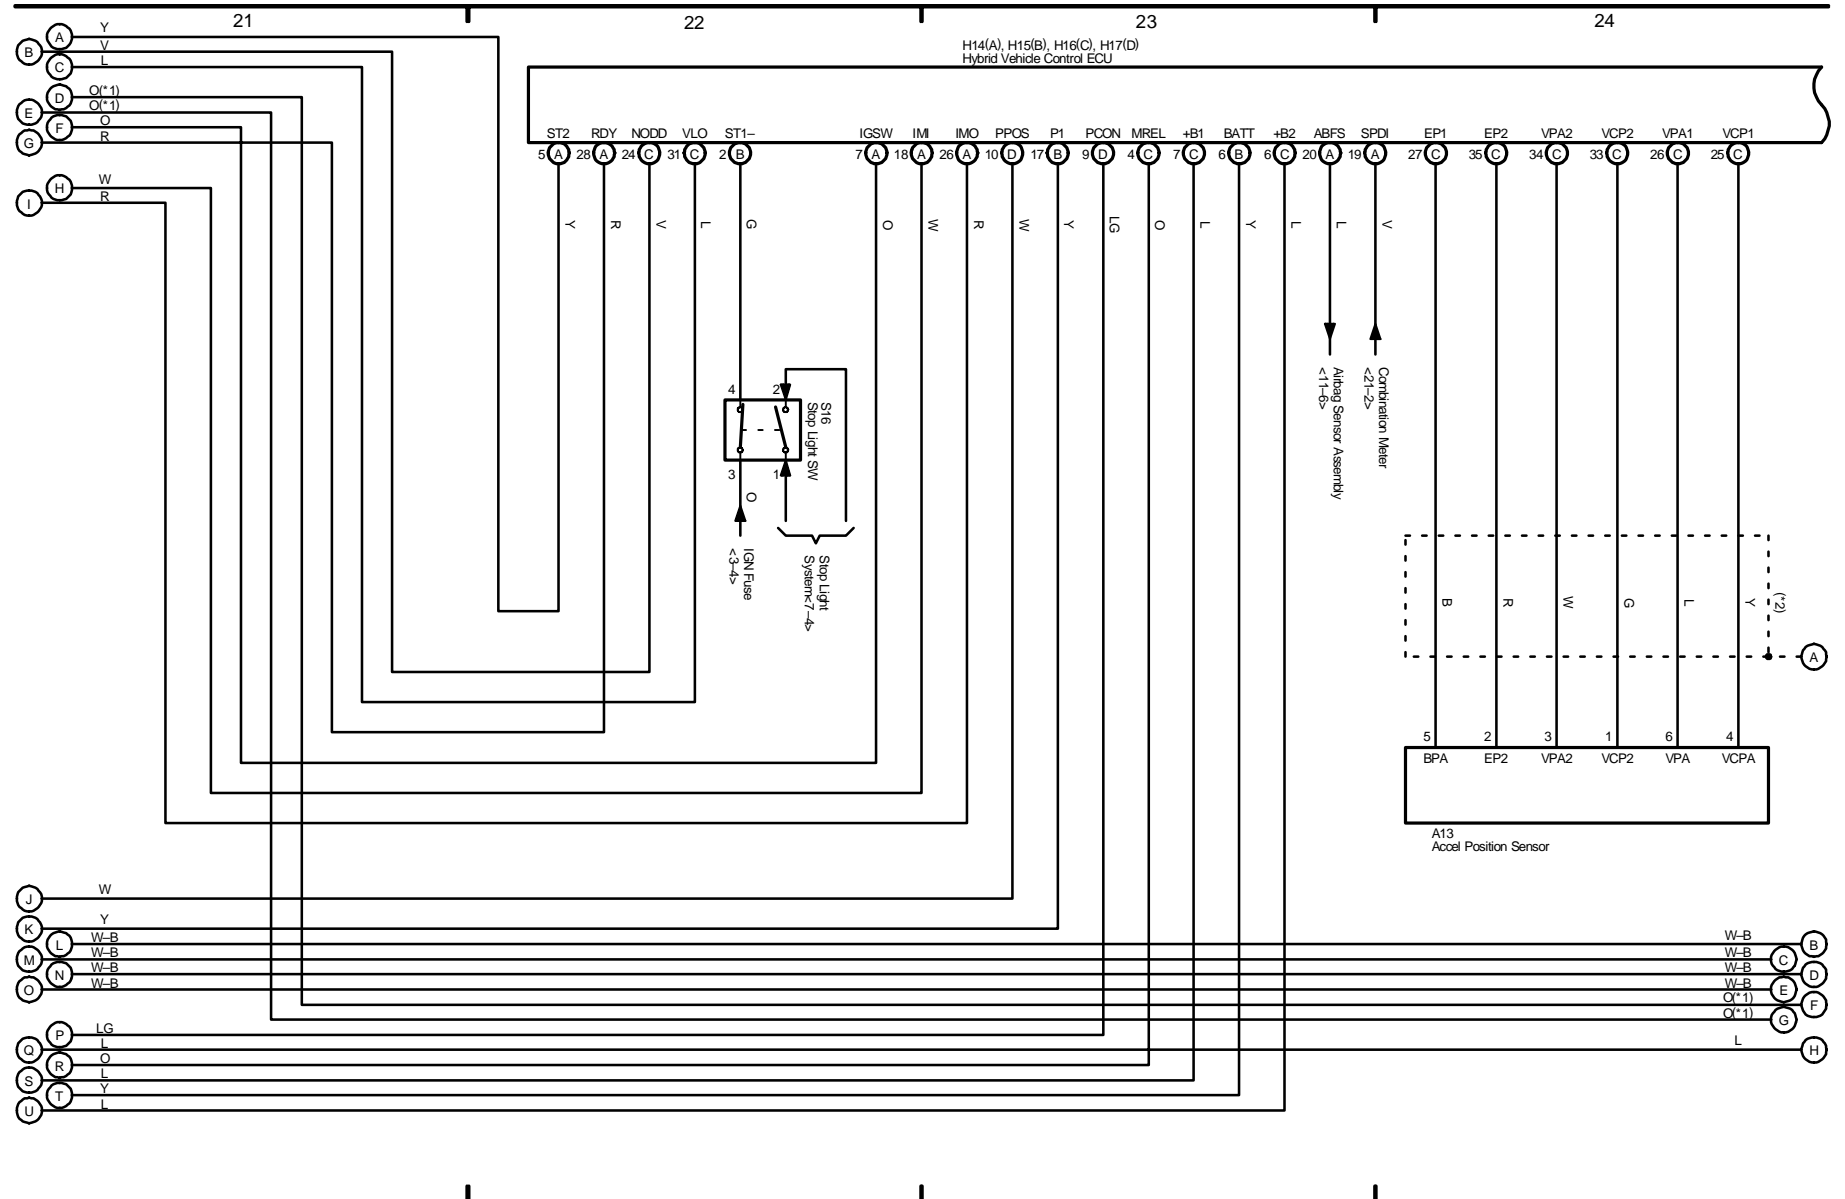

Multiplex Communication System (Power Train Control)

* 1 : High Voltage
* 2 : Shielded

2004 PRIUS (EWD555U)