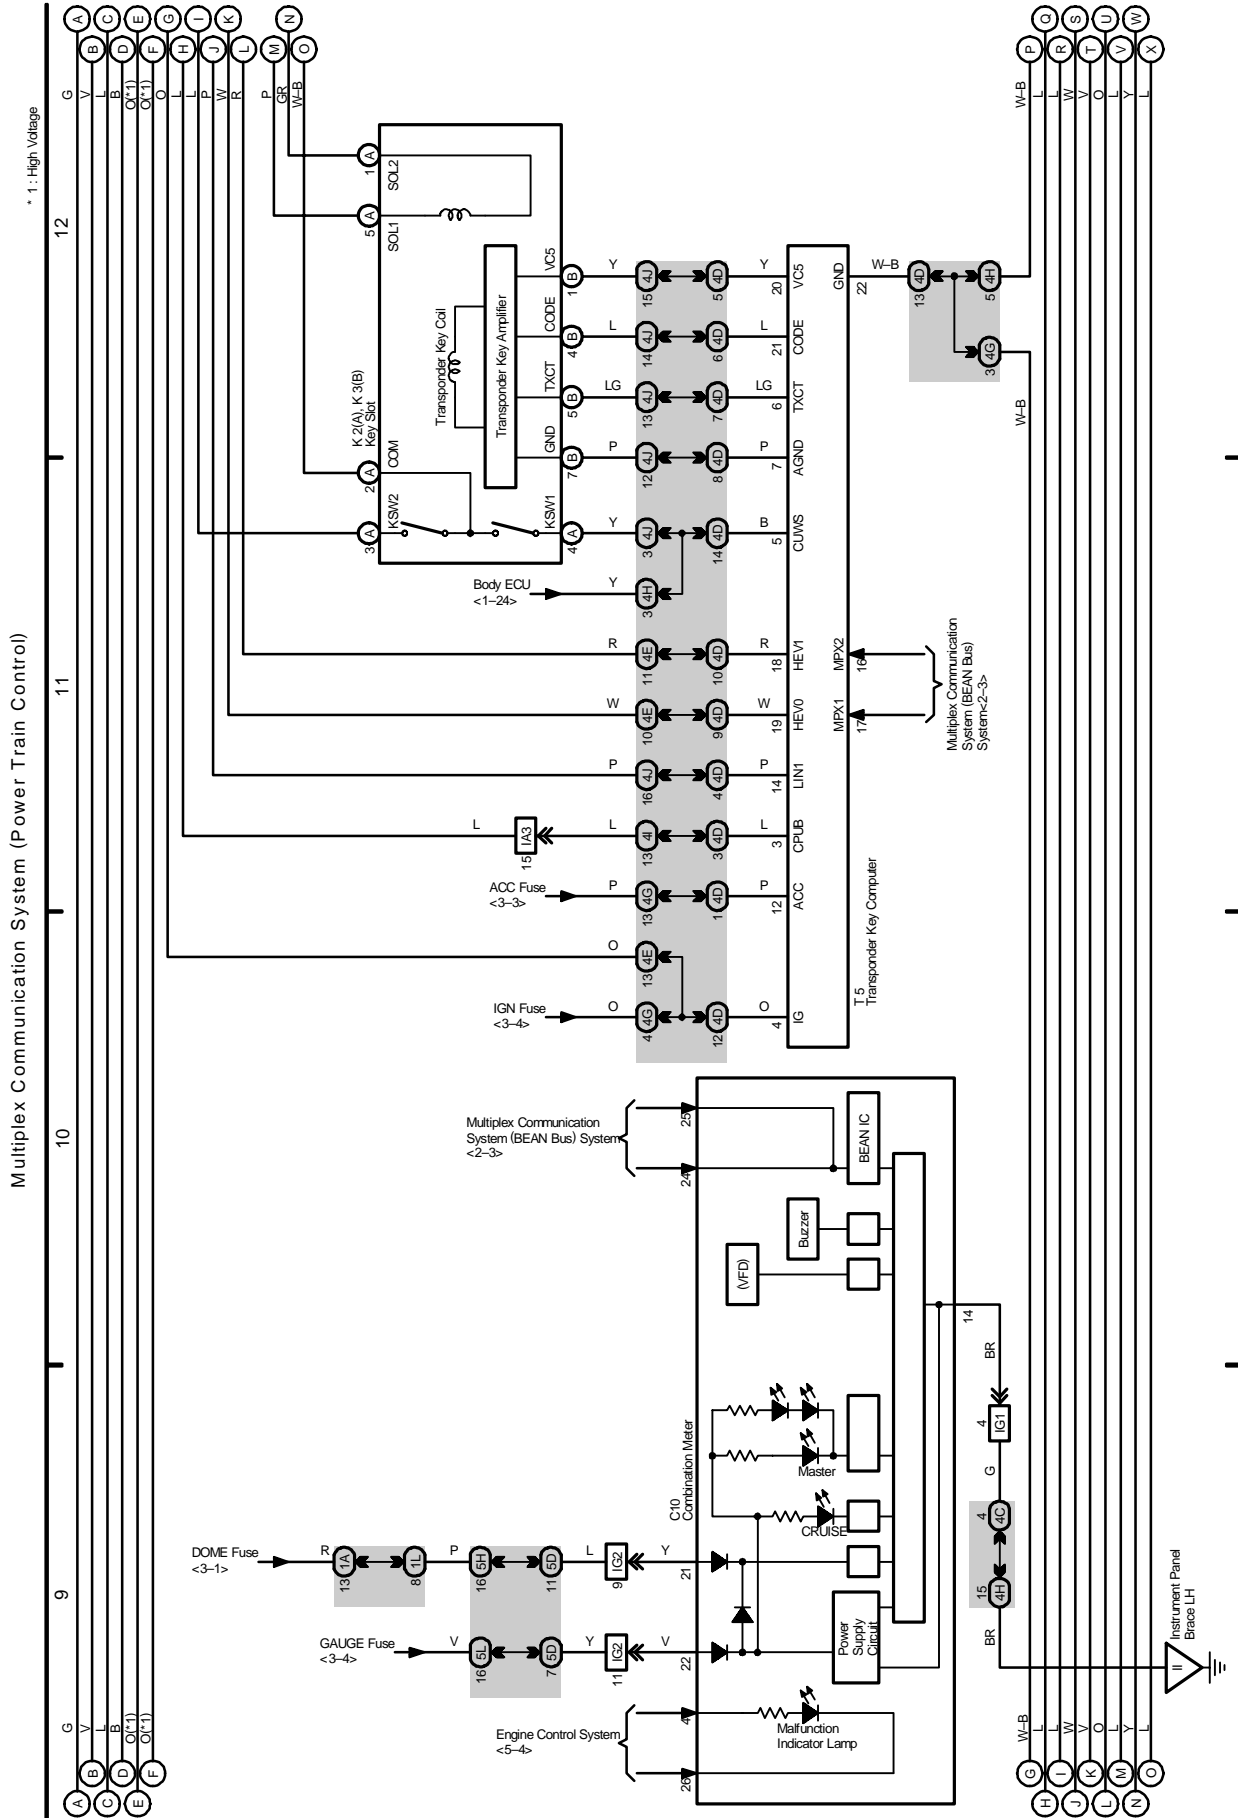

(Cont. next page)

3 PRIUS

Multiplex Communication System (Power Train Control)

* 1 : High Voltage

2004 PRIUS (EWD555U)

M OVERALL ELECTRICAL WIRING DIAGRAM

3 PRIUS (Cont' d)

(Cont. next page)