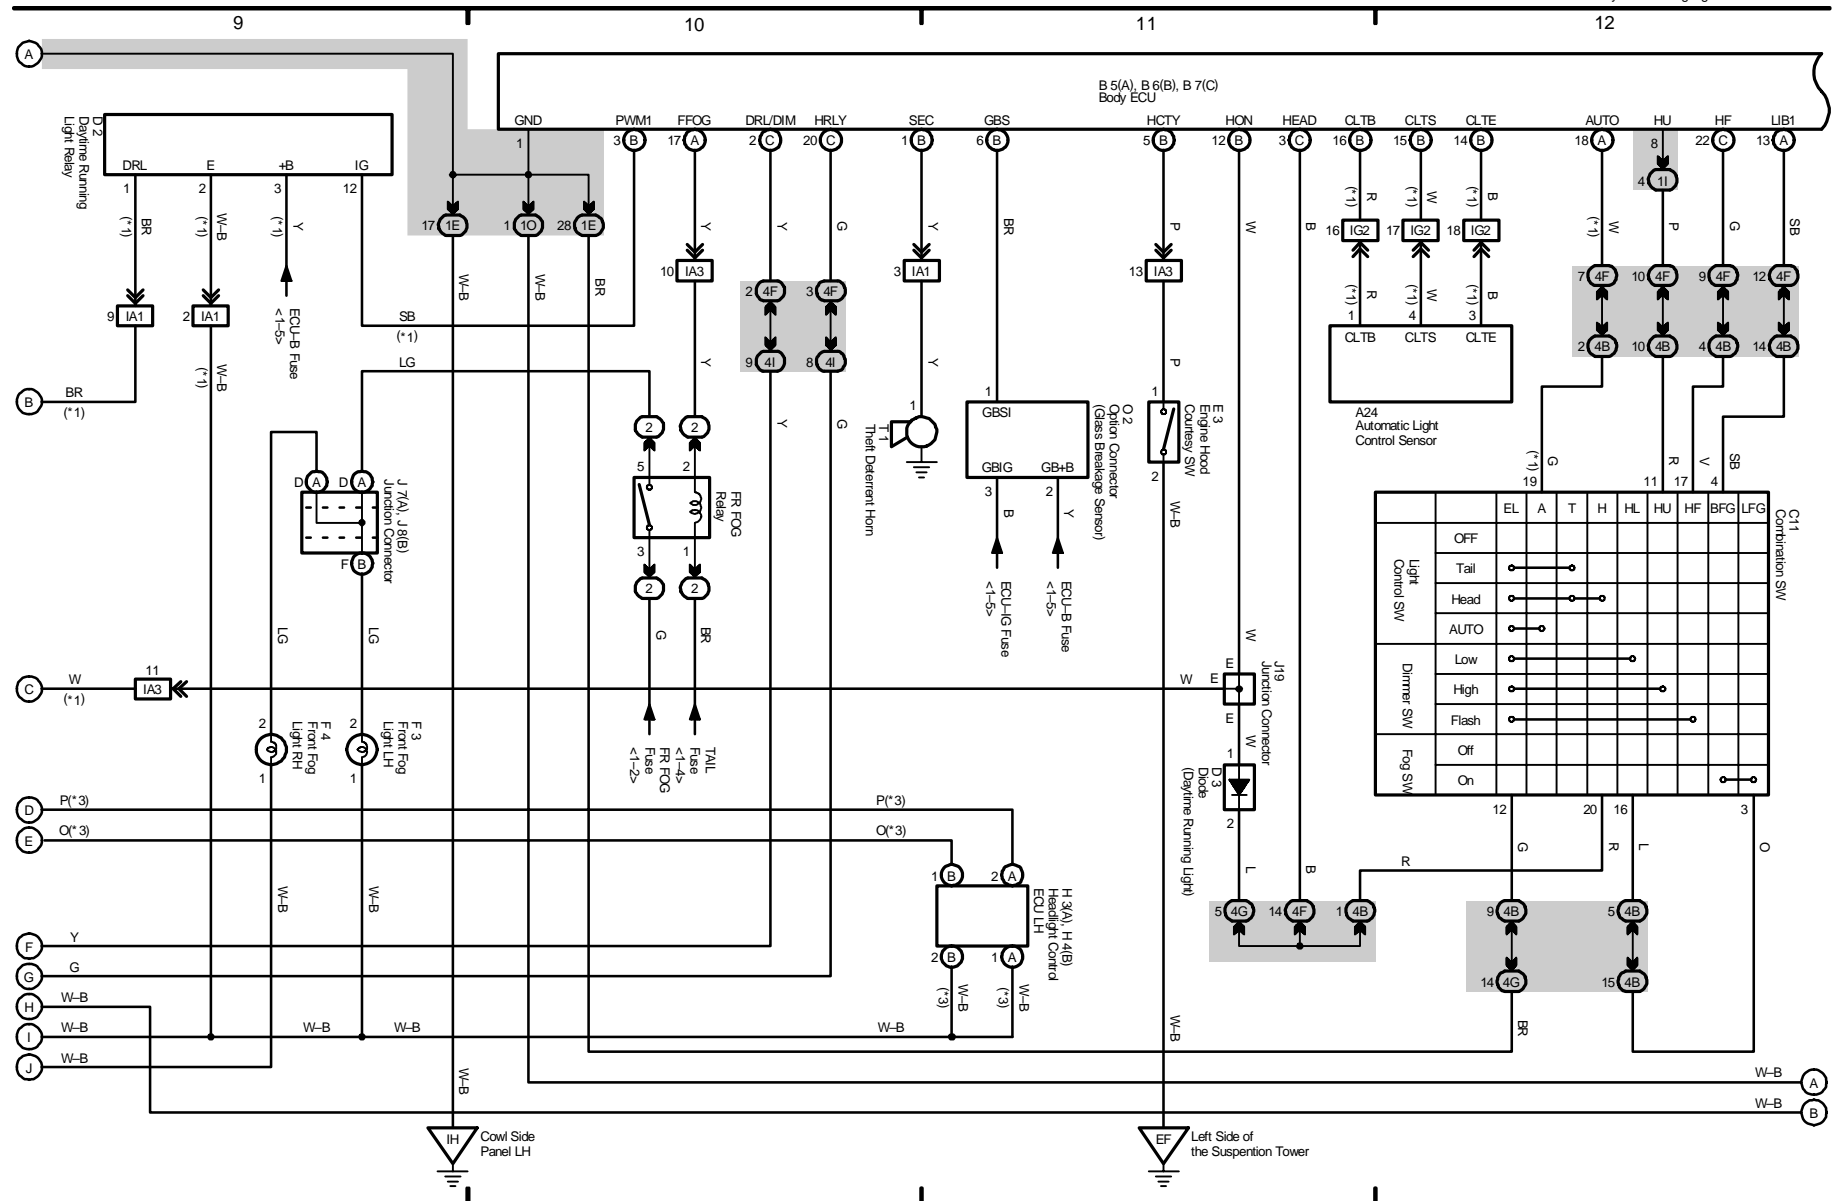

Multiplex Communication System (Body Control)

* 1 : w/ Daytime Running Light

2004 PRIUS (EWD555U)