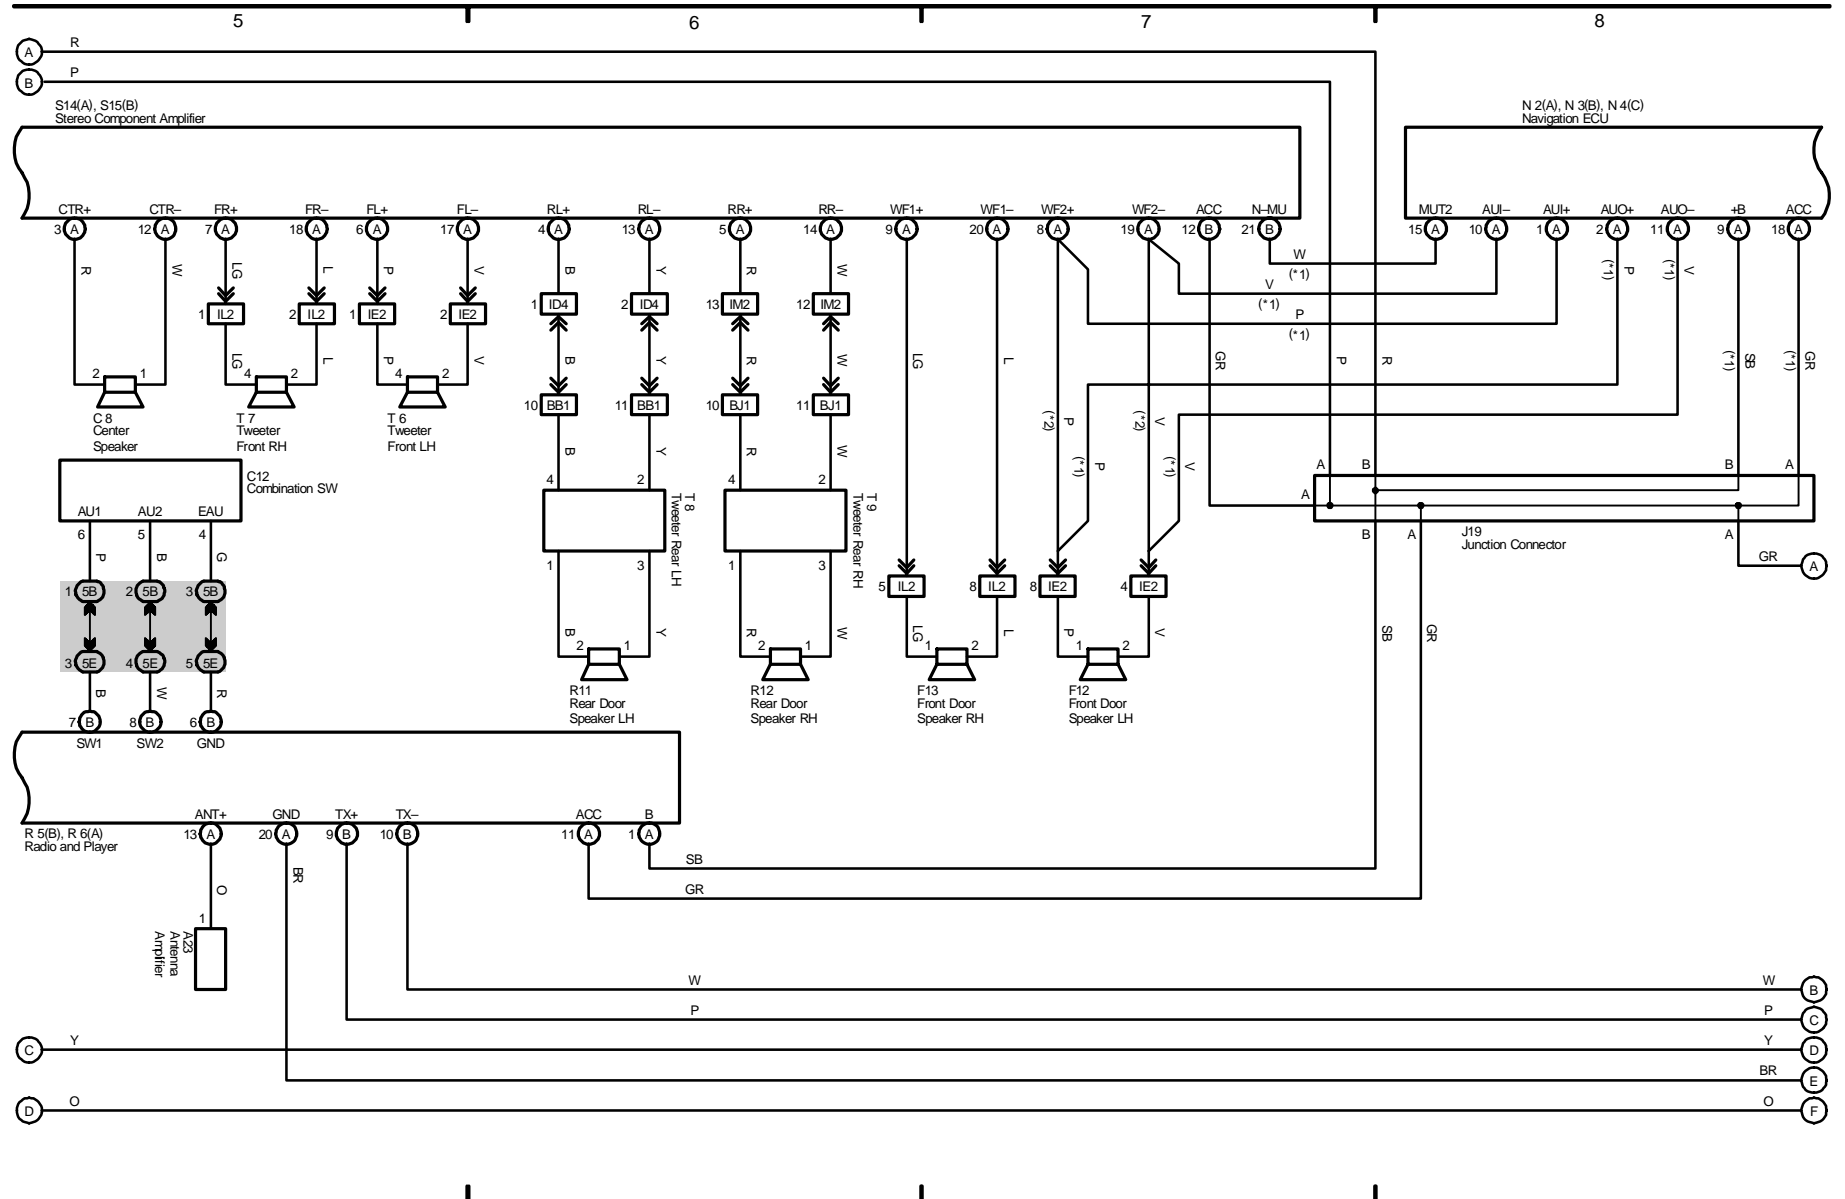

Multi-Display and Audio System (Separate Amplifier)

* 1 : w/ Navigation System
* 2 : w/o Navigation System

2004 PRIUS (EWD555U)