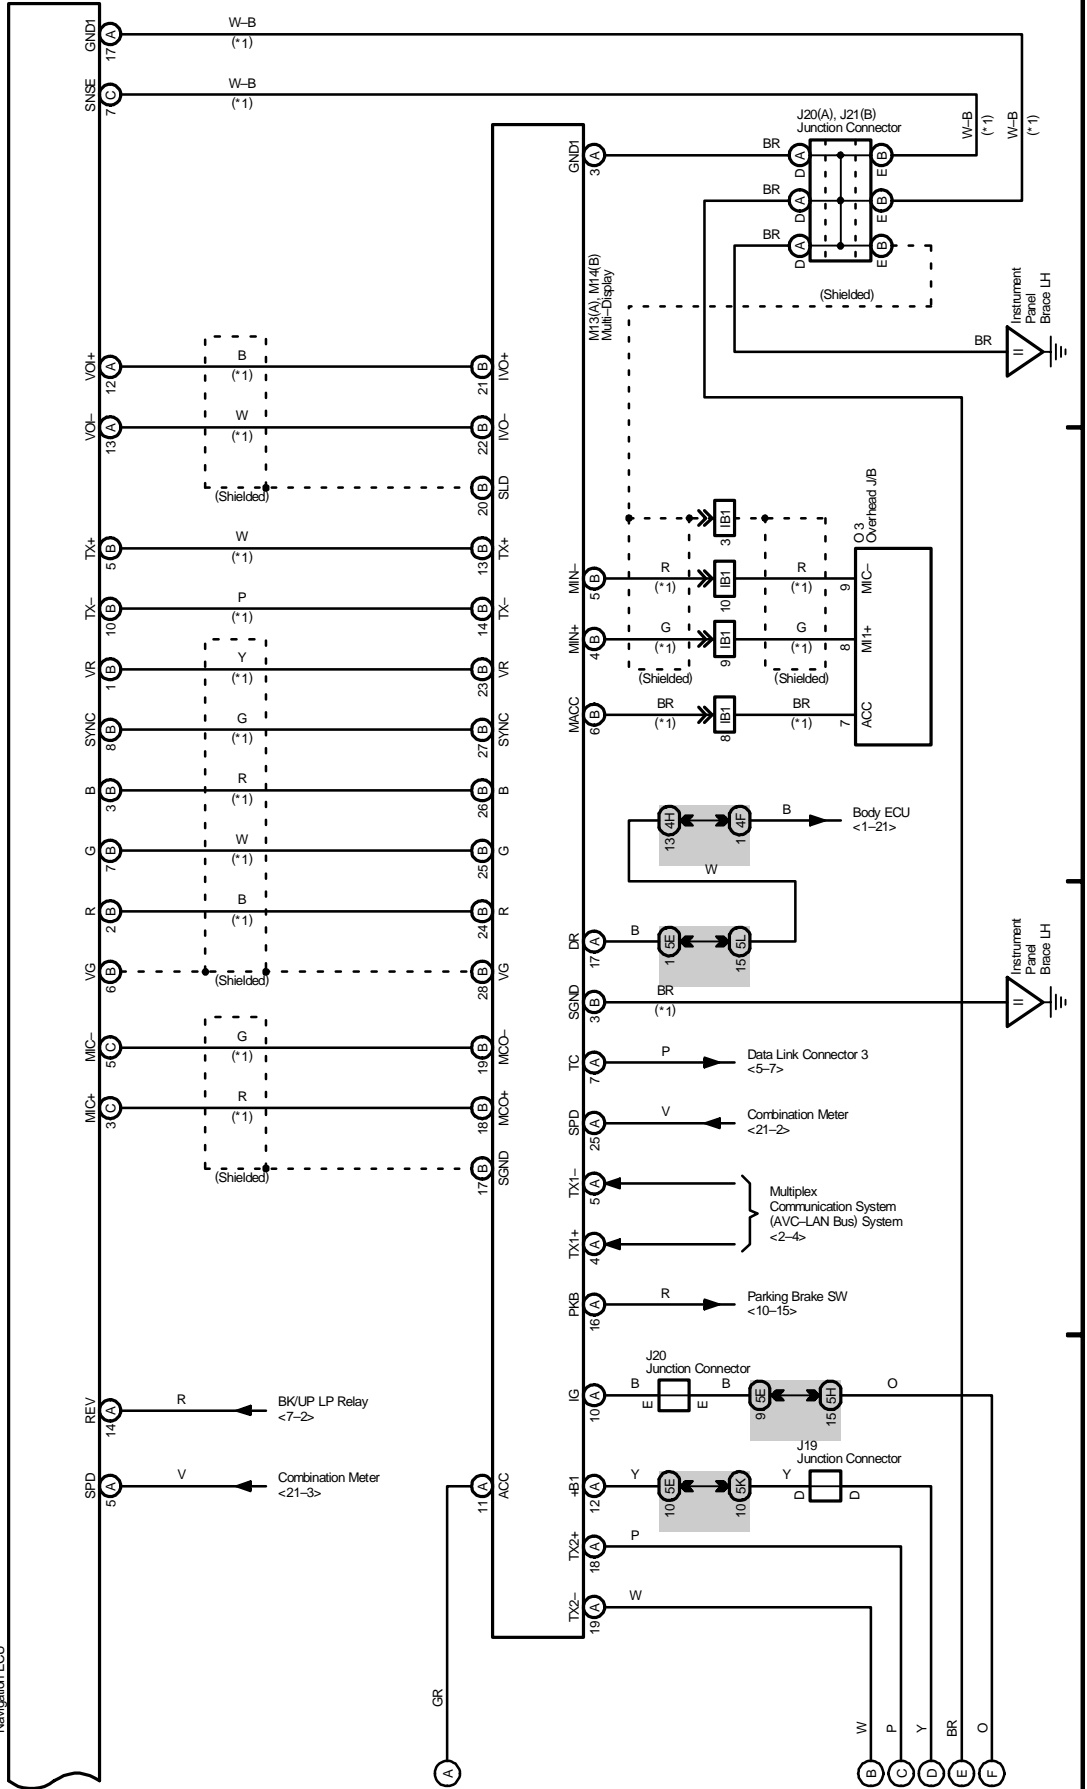

M OVERALL ELECTRICAL WIRING DIAGRAM

19 PRIUS (Cont' d)

Multi-Display and Audio System (Separate Amplifier)

* 1 : w/ Navigation System

12

11

10

9

N 2(A), N 3(B), N 4(C)
Navigation ECU