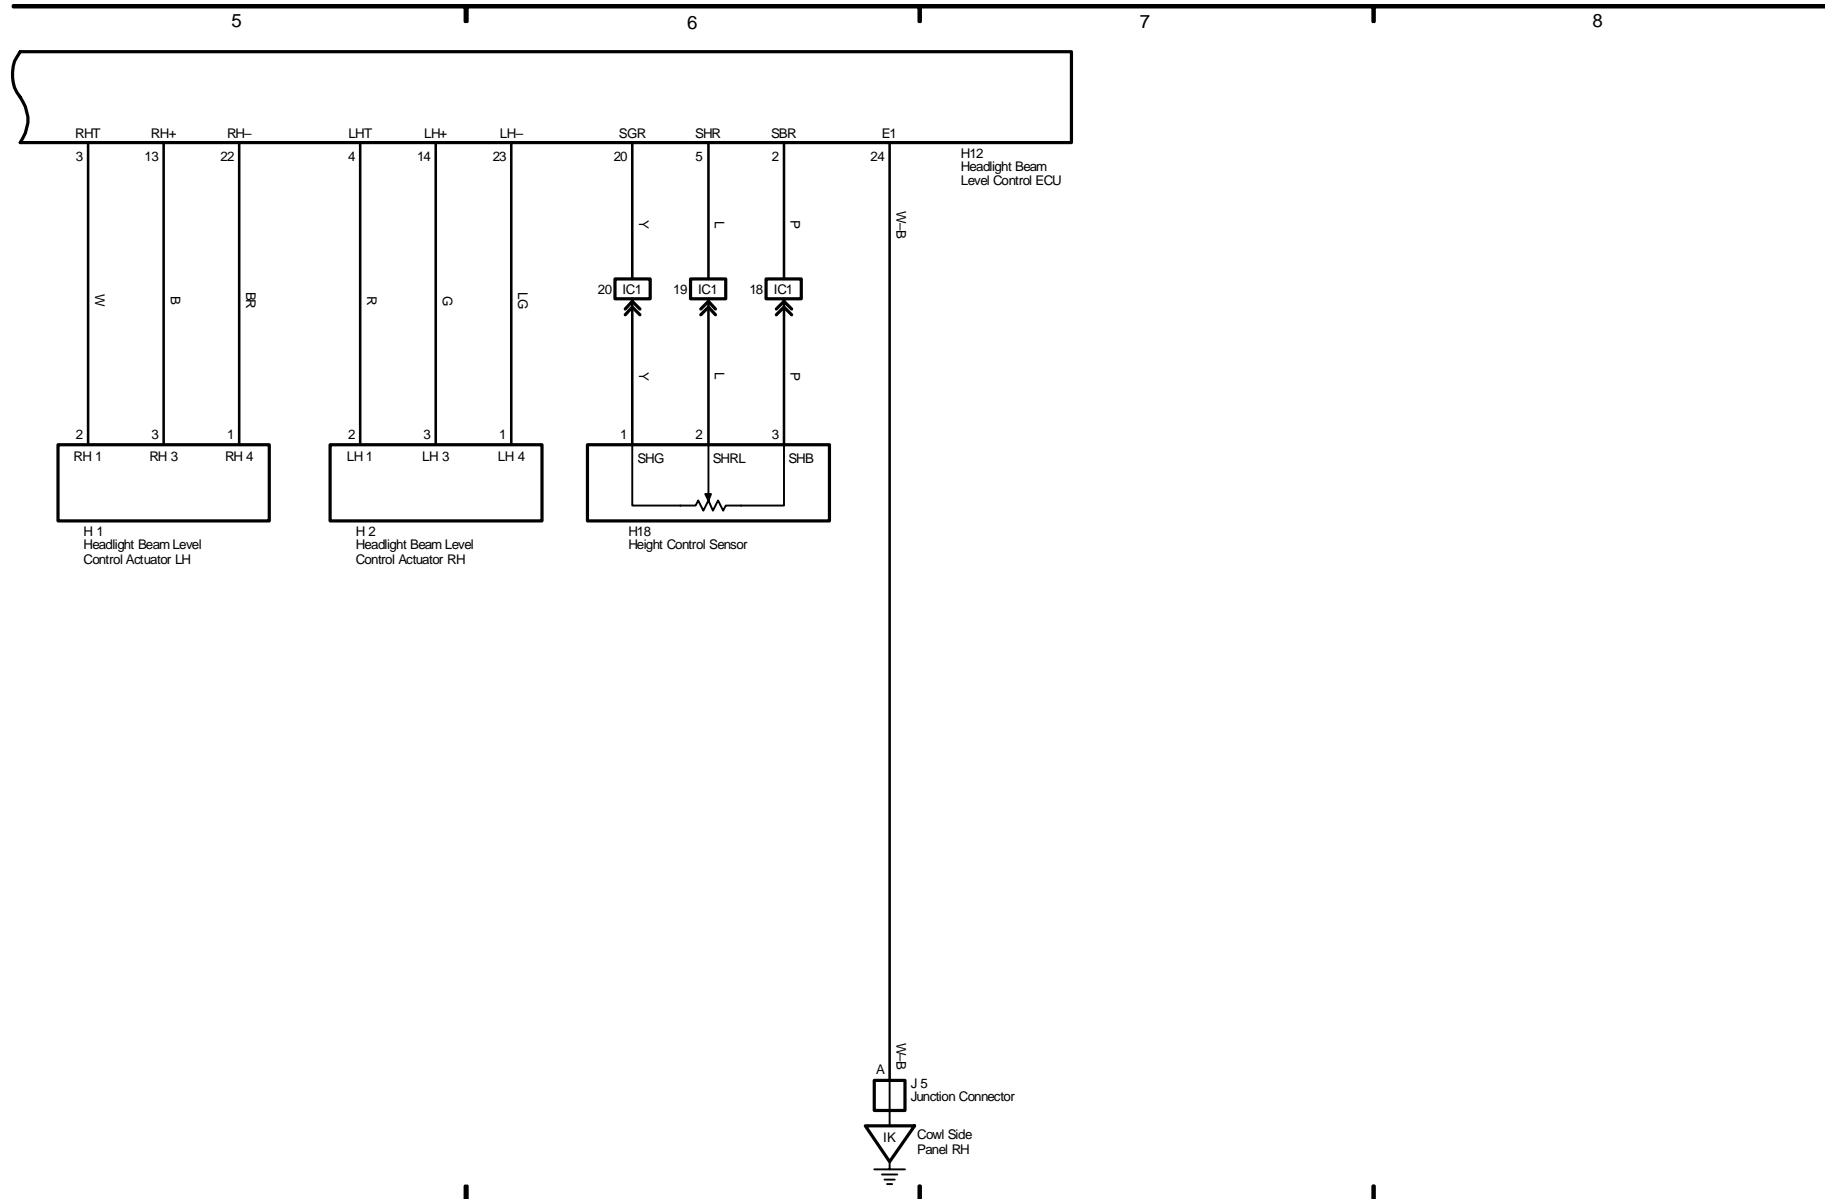

20

2004 PRIUS (EWD555U)

M OVERALL ELECTRICAL WIRING DIAGRAM

Headlight Beam Level Control

2004 PRIUS (EWD555U)

M OVERALL ELECTRICAL WIRING DIAGRAM

7 PRIUS

8 PRIUS