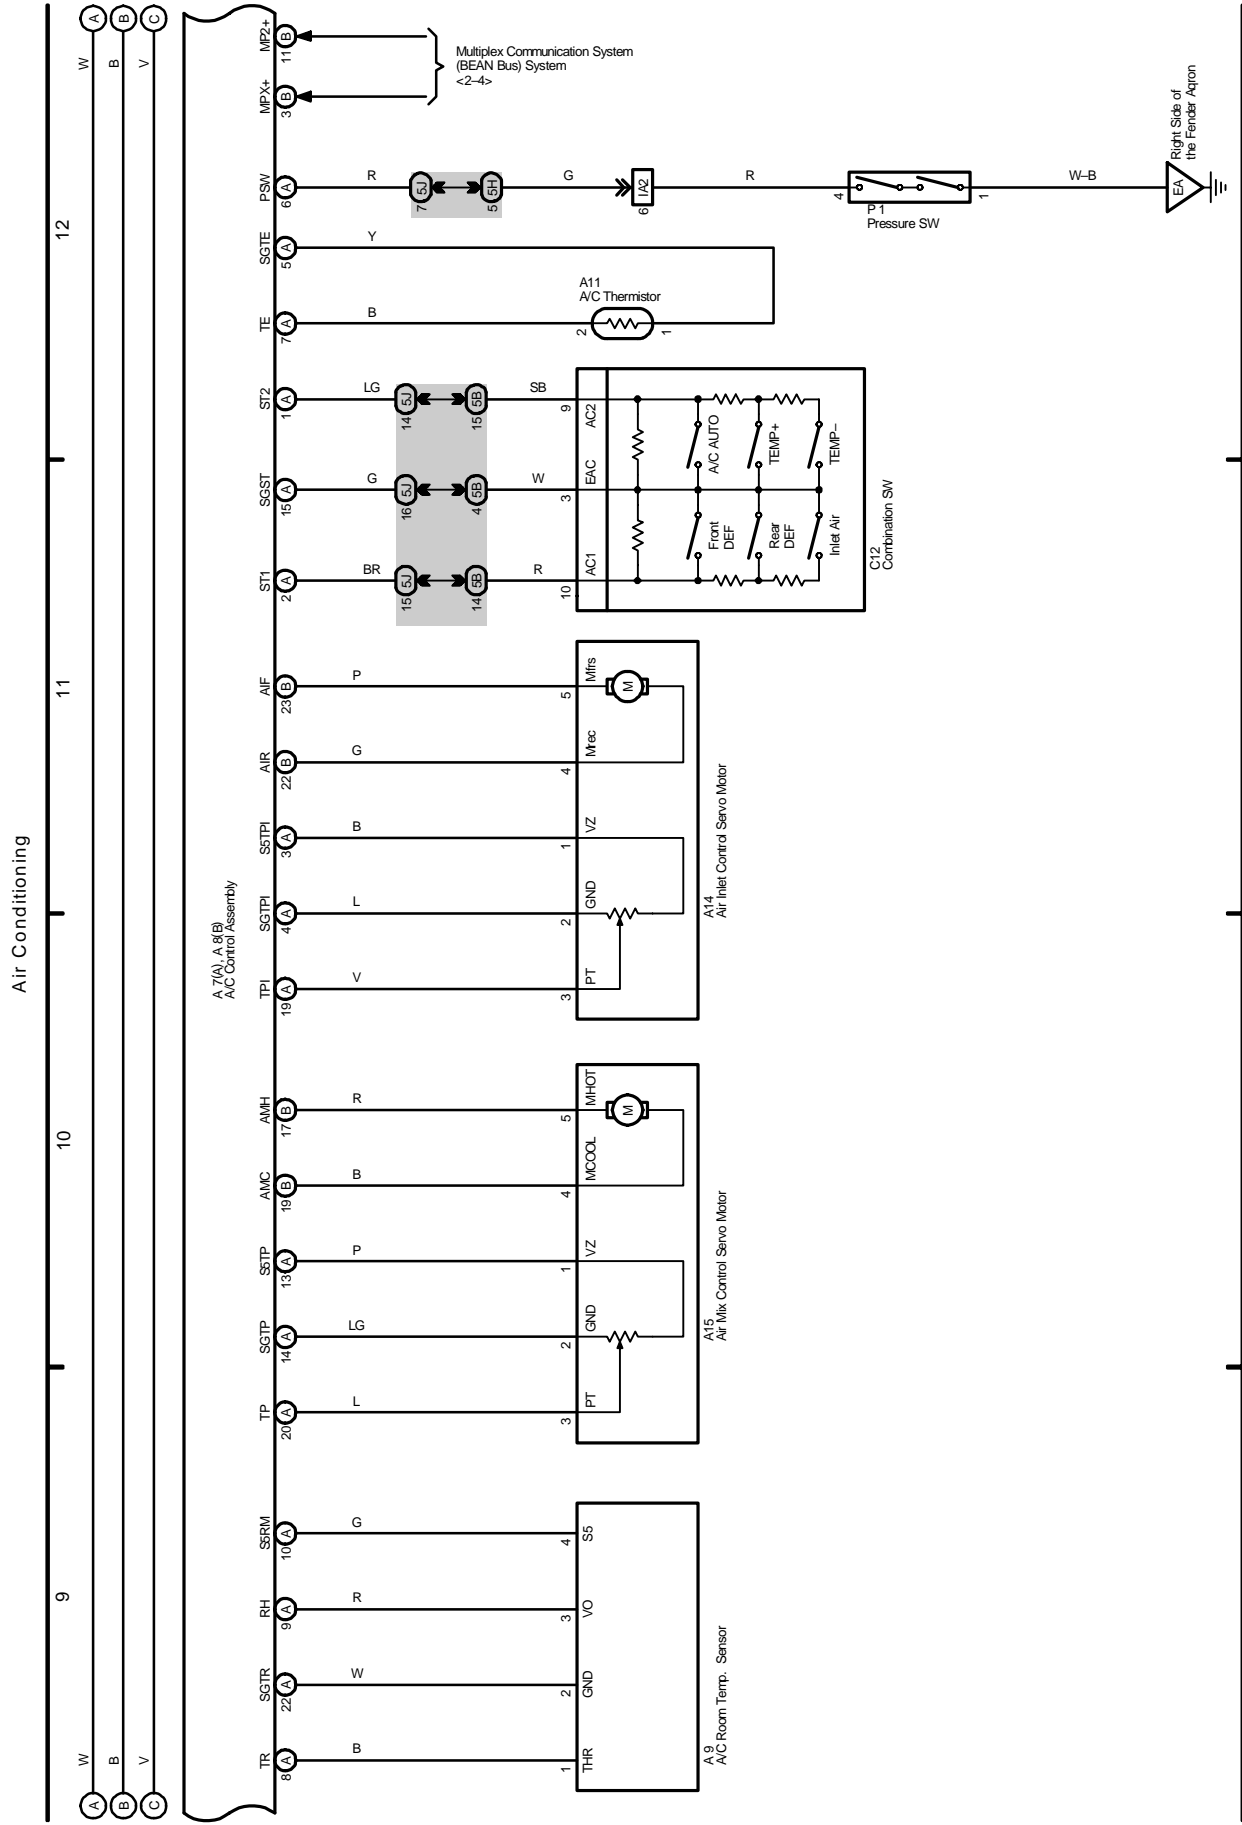

M OVERALL ELECTRICAL WIRING DIAGRAM

23 PRIUS (Cont' d)

(Cont. next page)