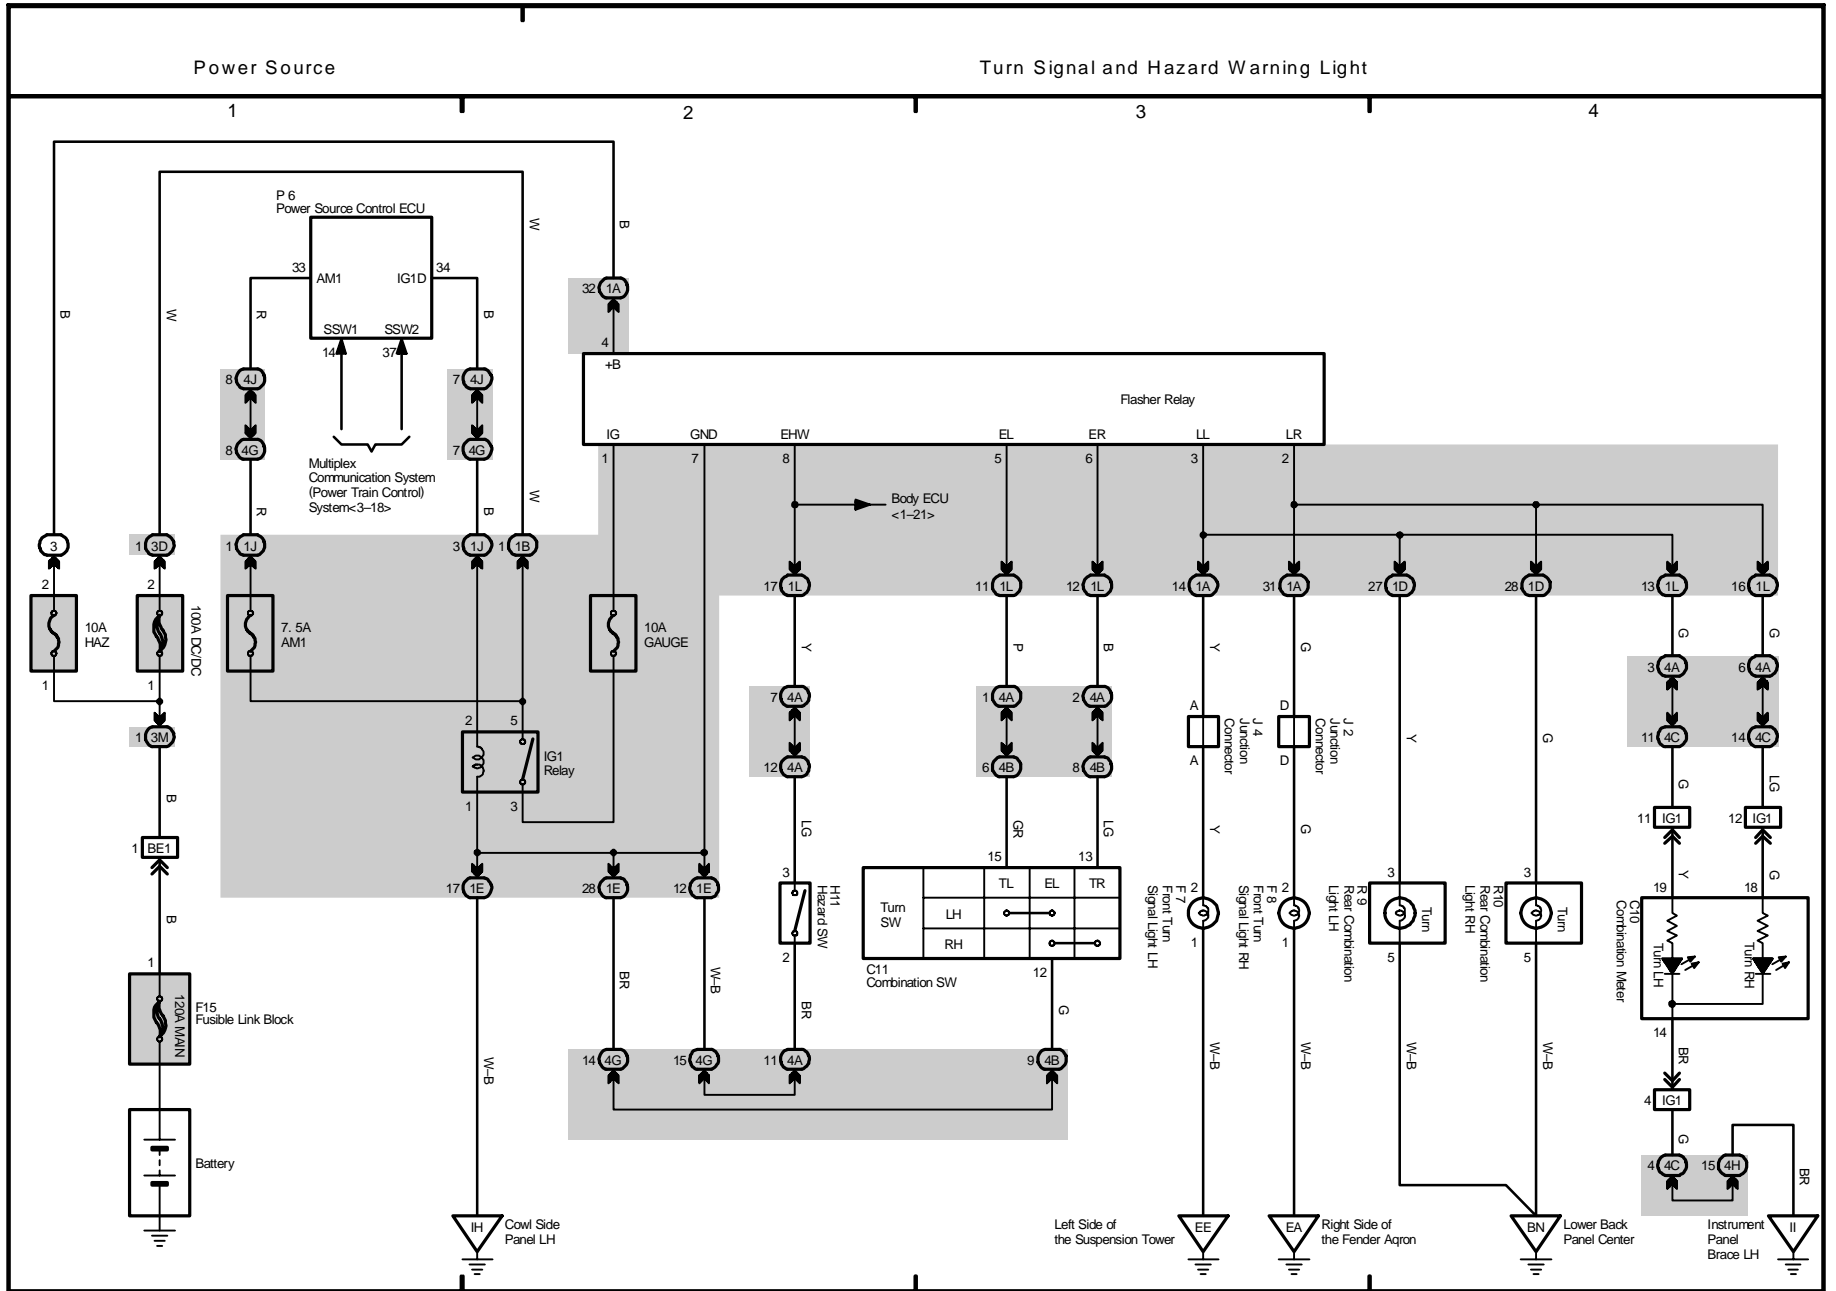

8 PRIUS

2004 PRIUS (EWD555U)