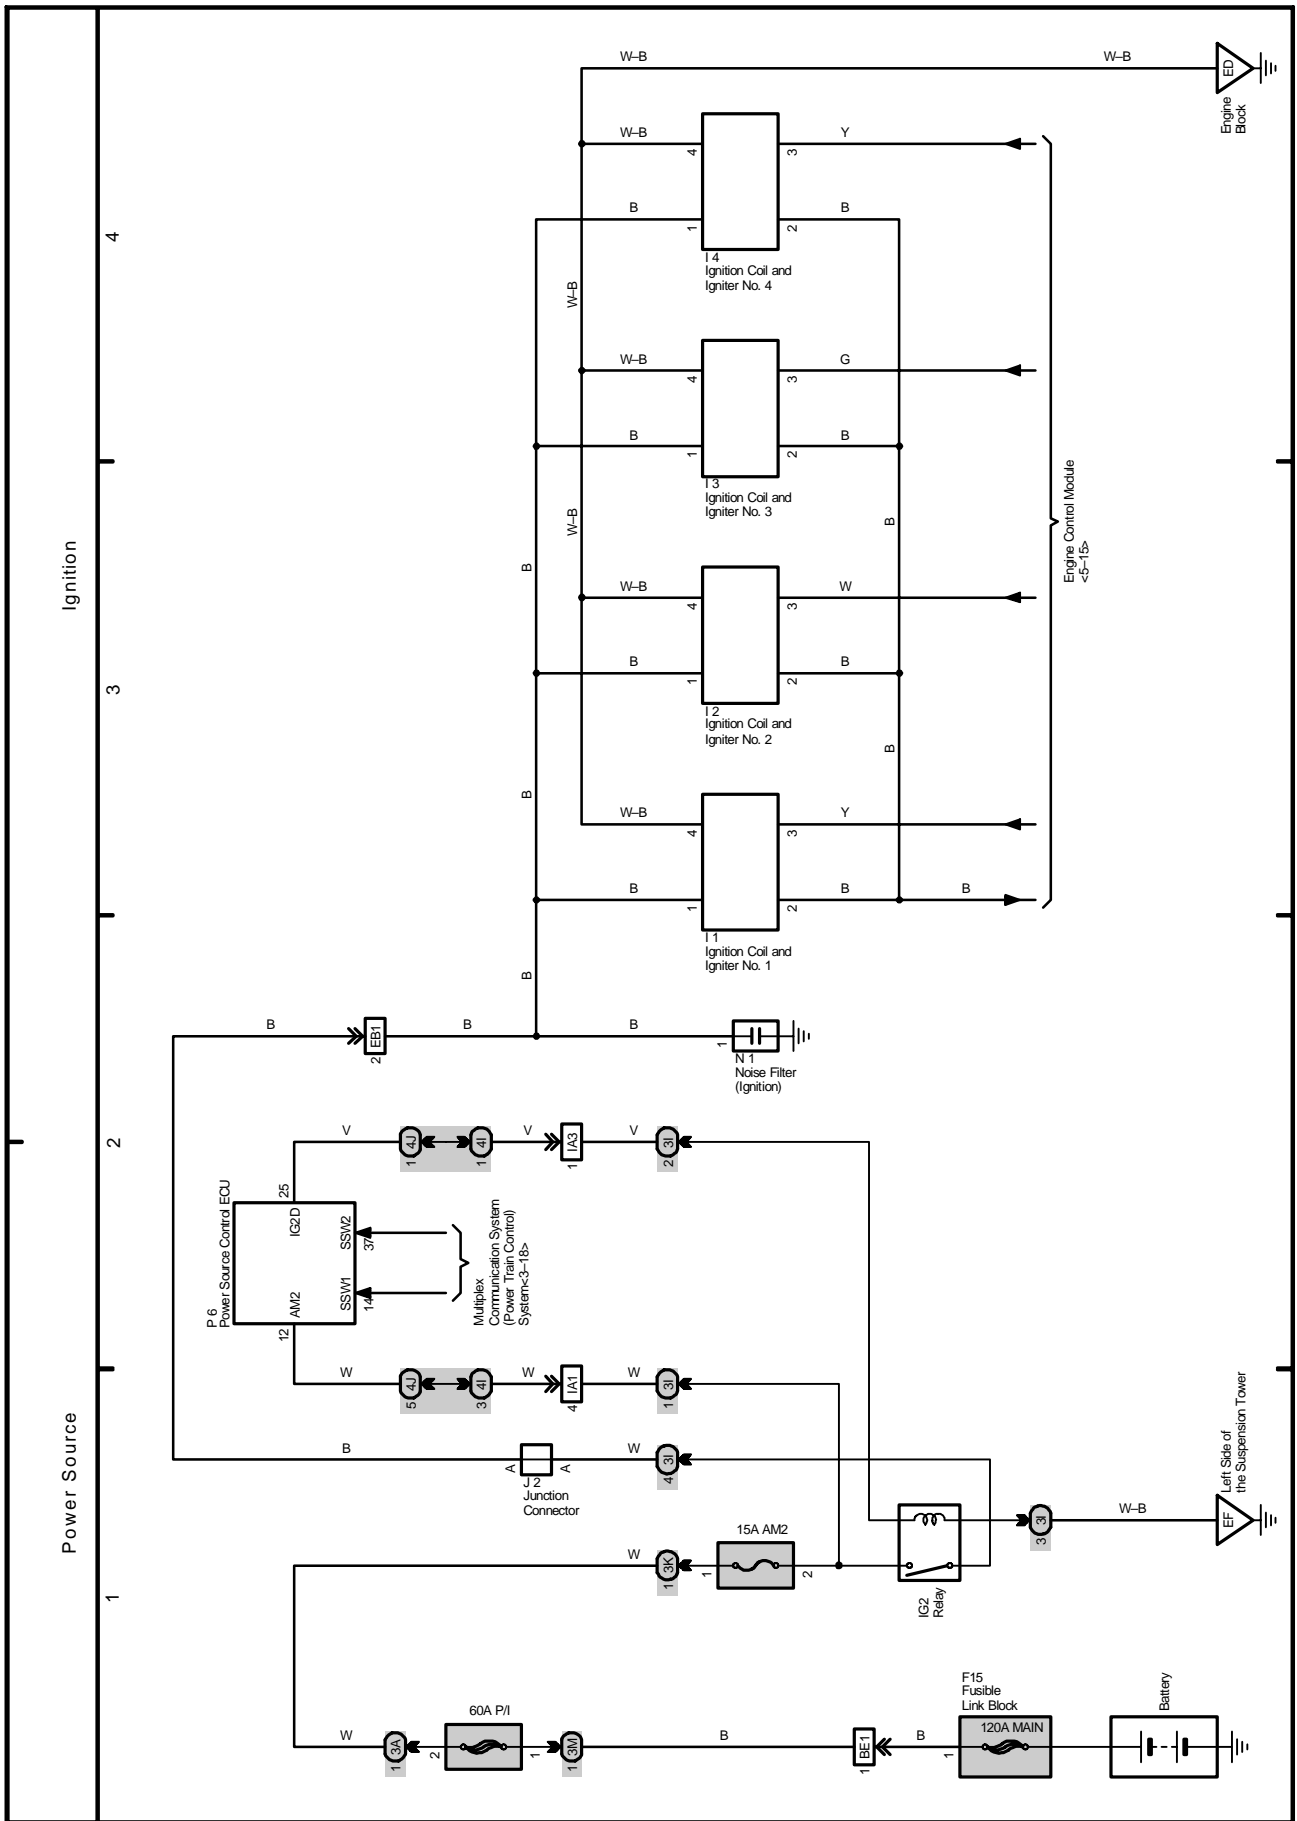

2004 PRIUS (EWD555U)

M OVERALL ELECTRICAL WIRING DIAGRAM

5 PRIUS (Cont' d)

(Cont. next page)

Engine Control

8

7

6