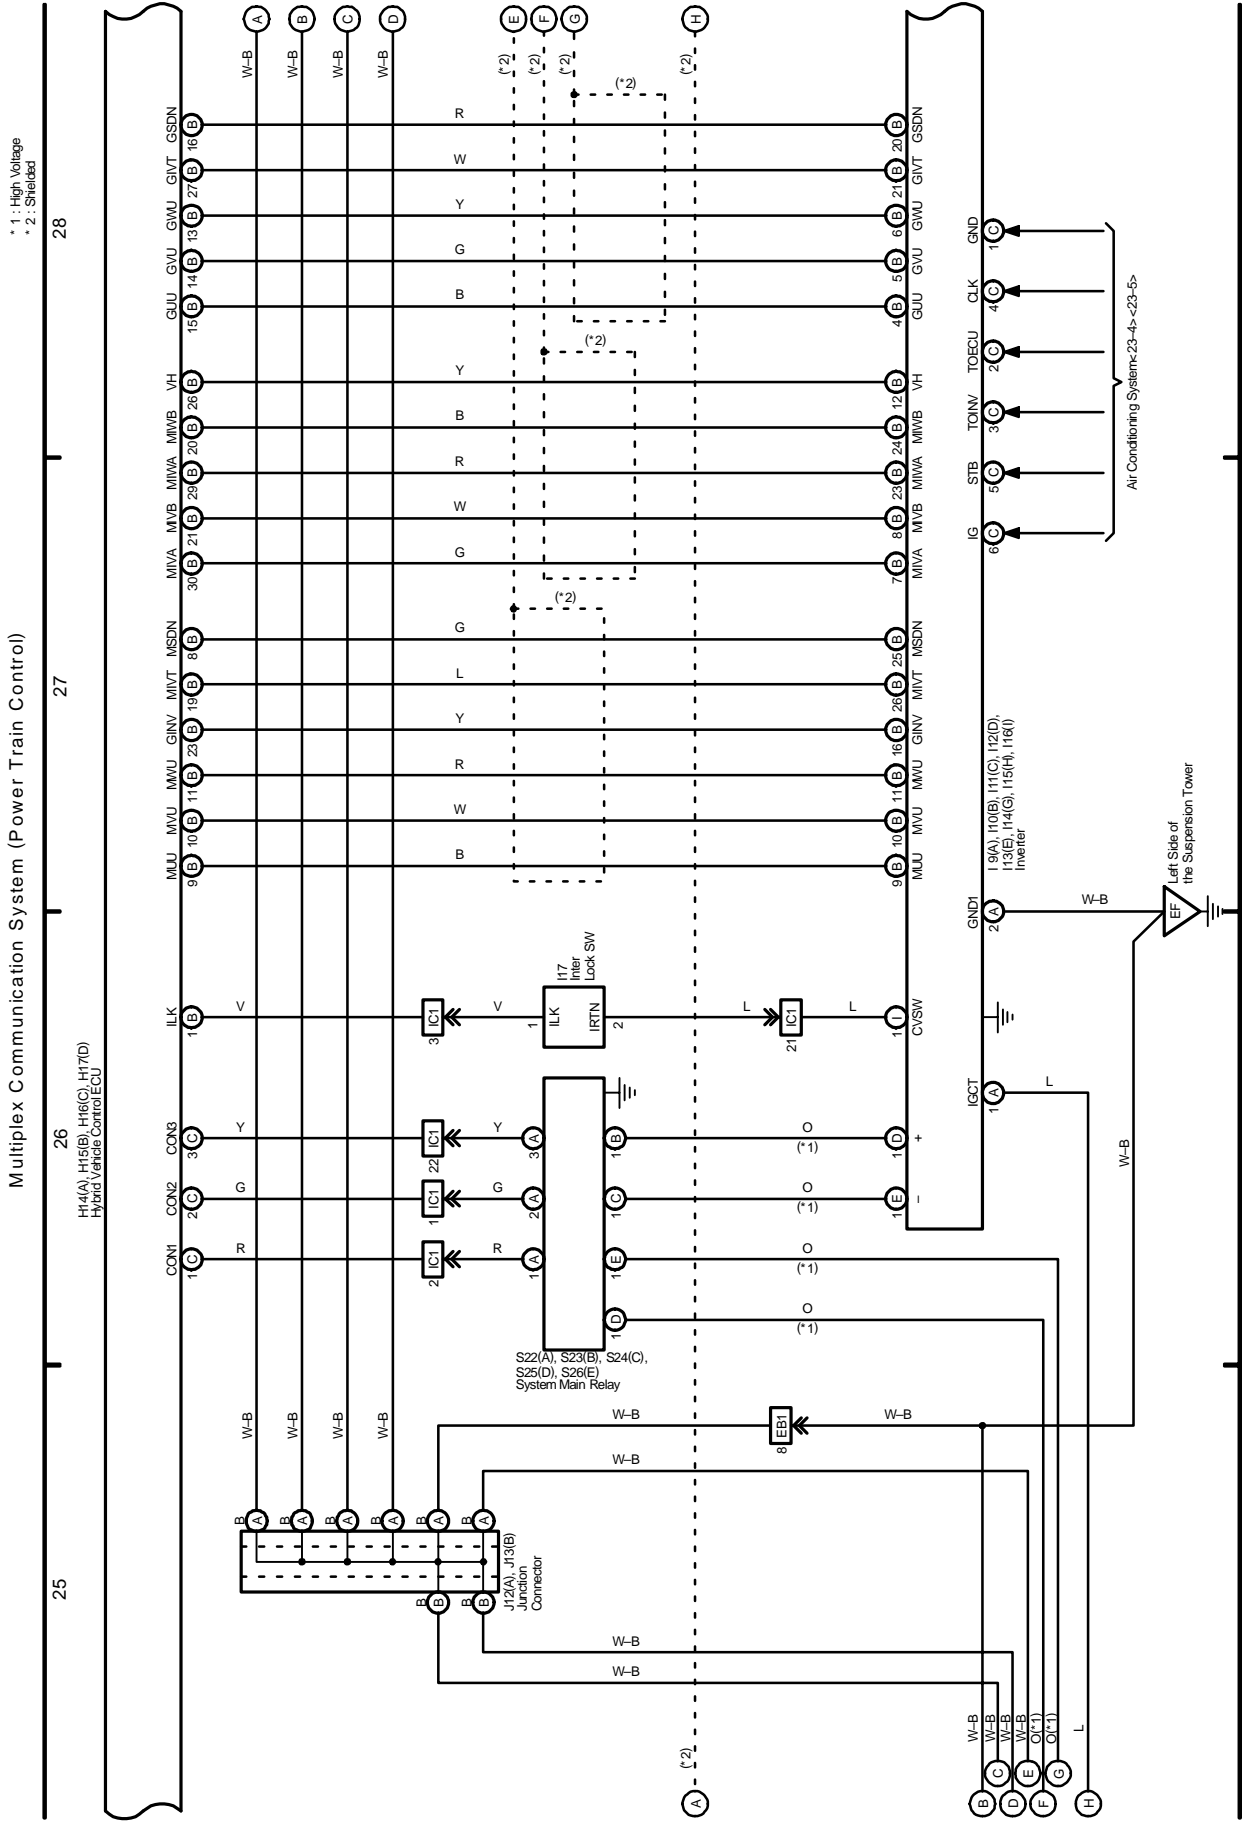

M OVERALL ELECTRICAL WIRING DIAGRAM

3 PRIUS (Cont' d) (Cont. next page)