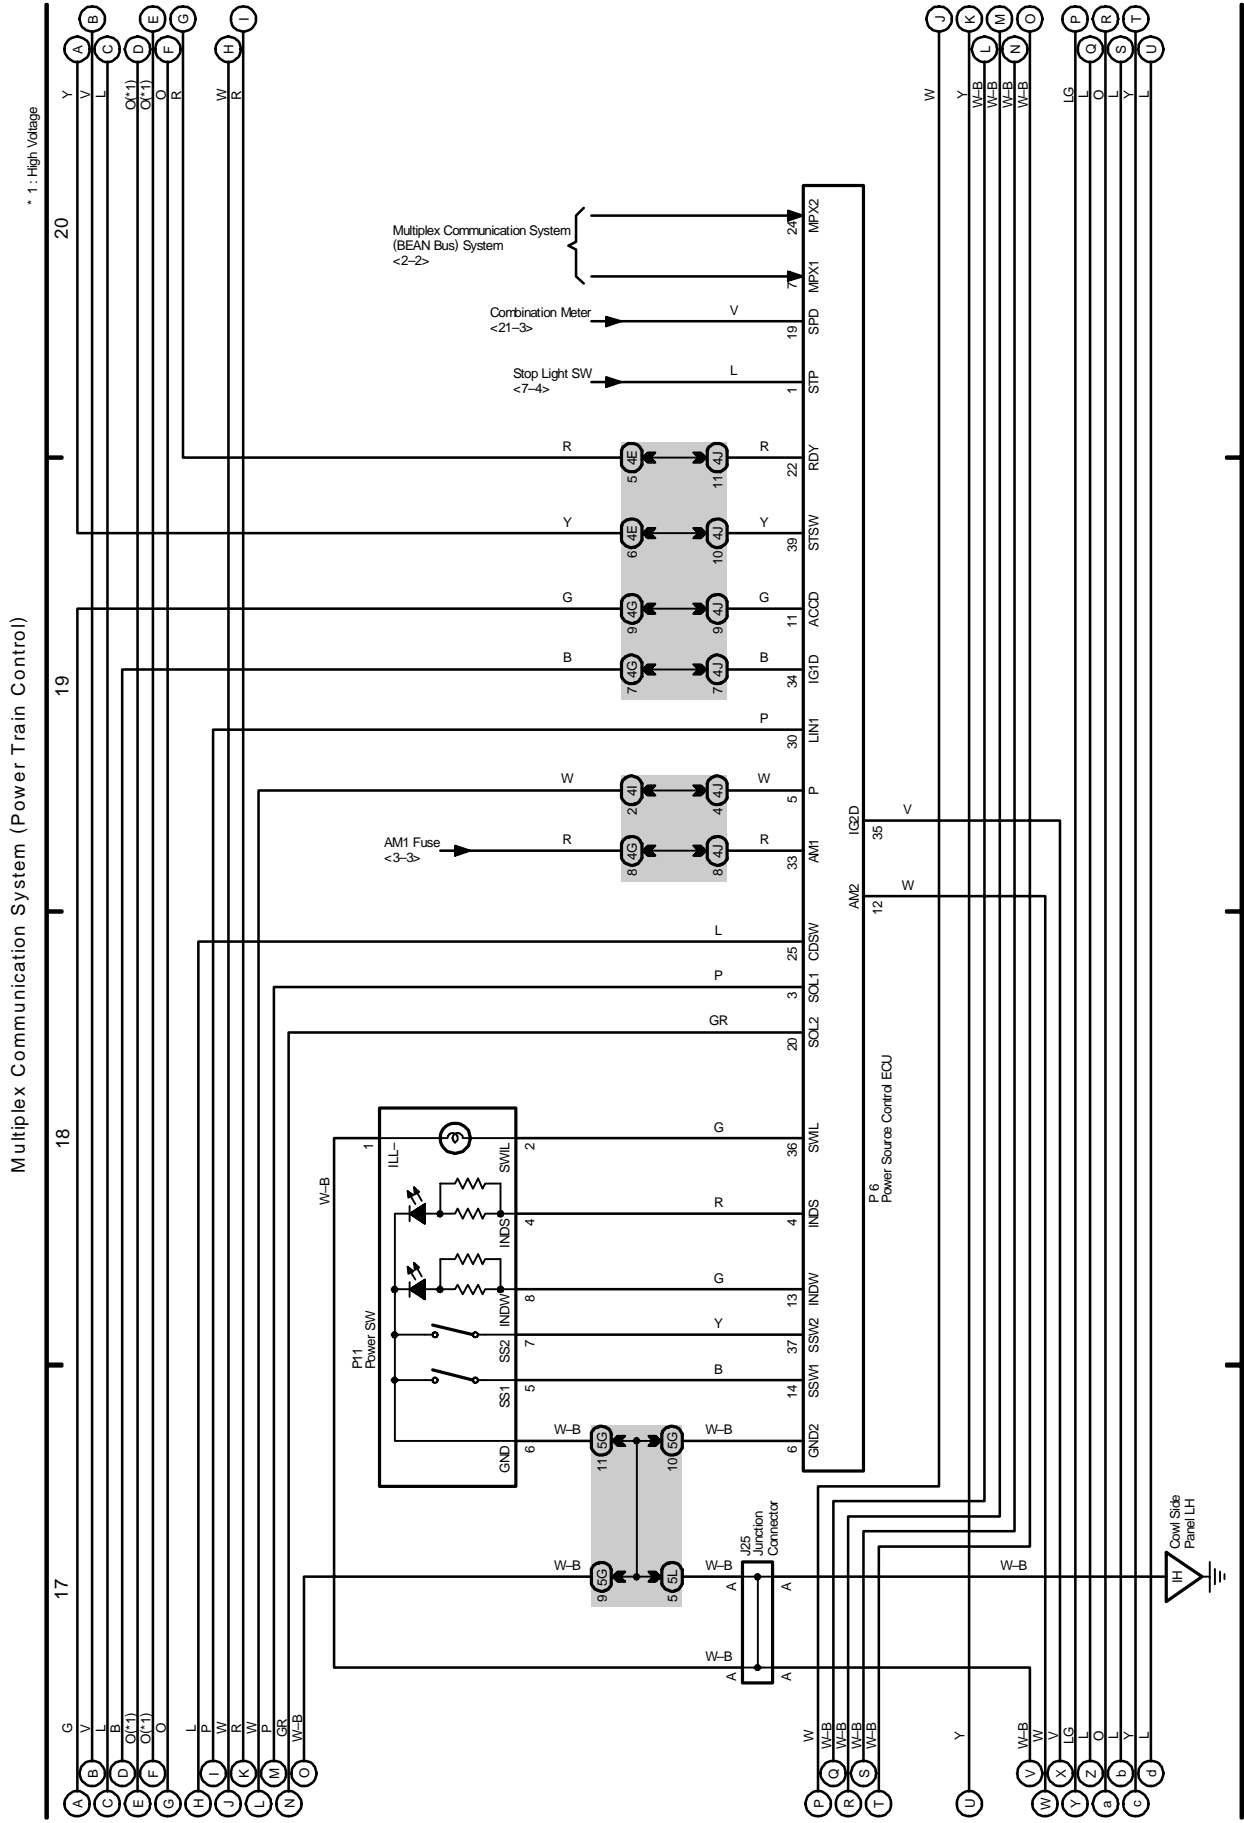

Multiplex Communication System (Power Train Control)

* 1 : High Voltage

2004 PRIUS (EWD555U)

M OVERALL ELECTRICAL WIRING DIAGRAM

3 PRIUS (Cont' d)

(Cont. next page)

Multiplex Communication System (Power Train Control)