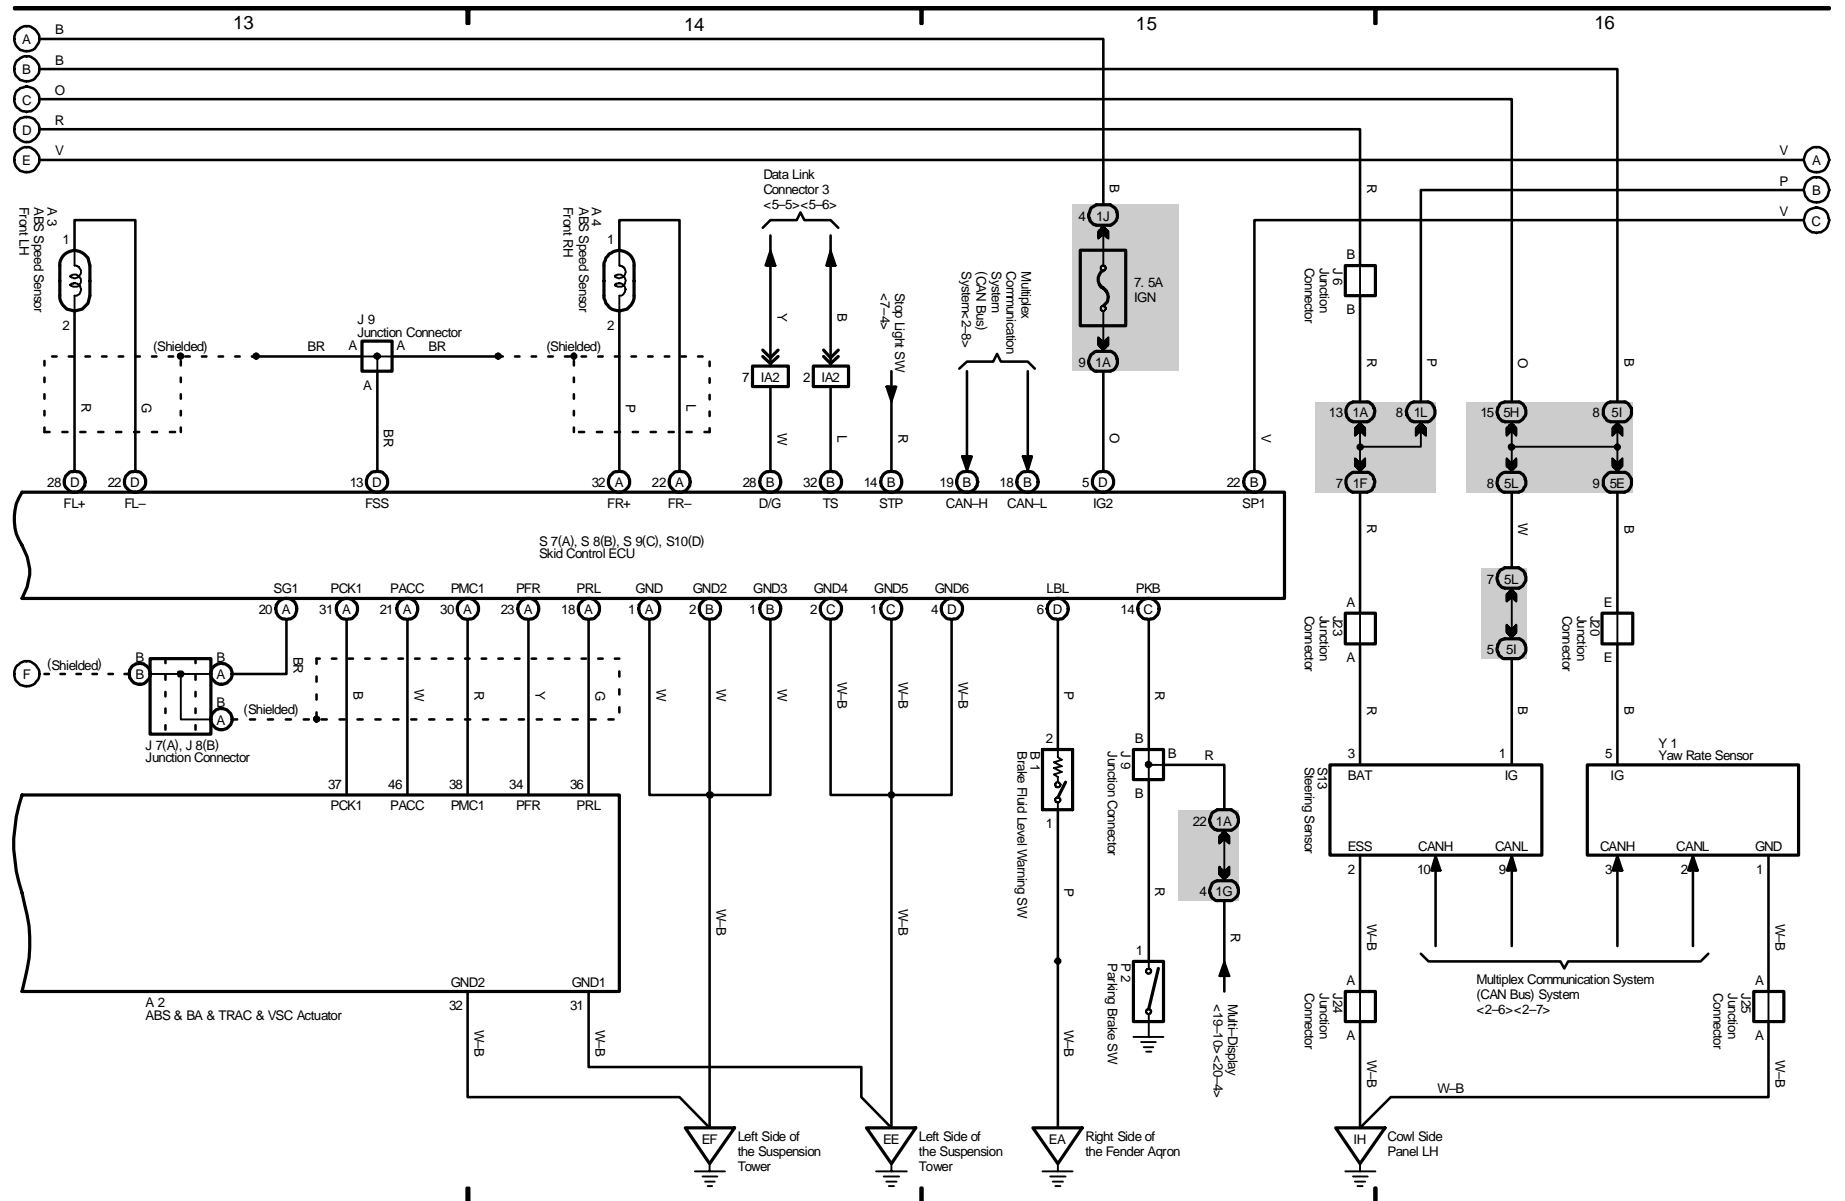

Brake Control System

2004 PRIUS (EWD555U)