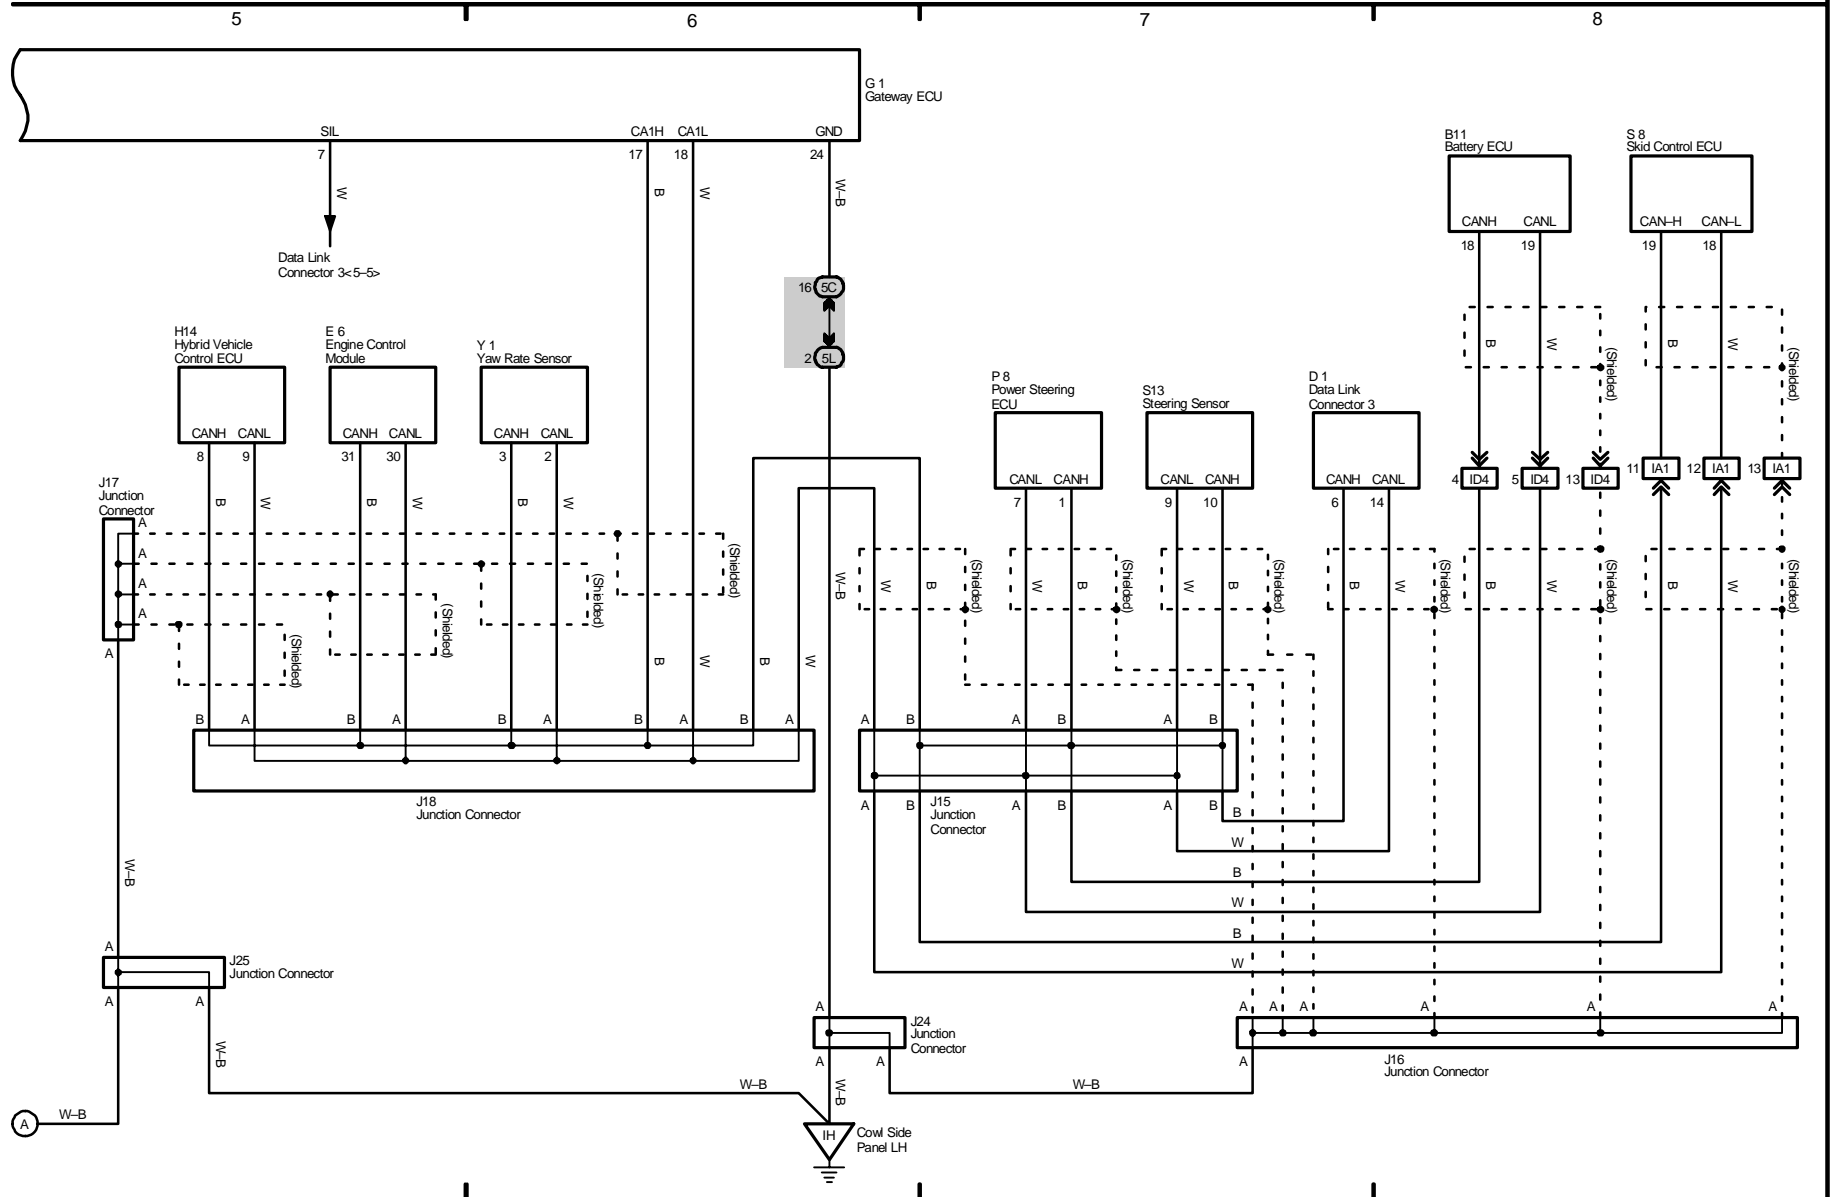

Multiplex Communication System (CAN Bus)

2004 PRIUS (EWD555U)