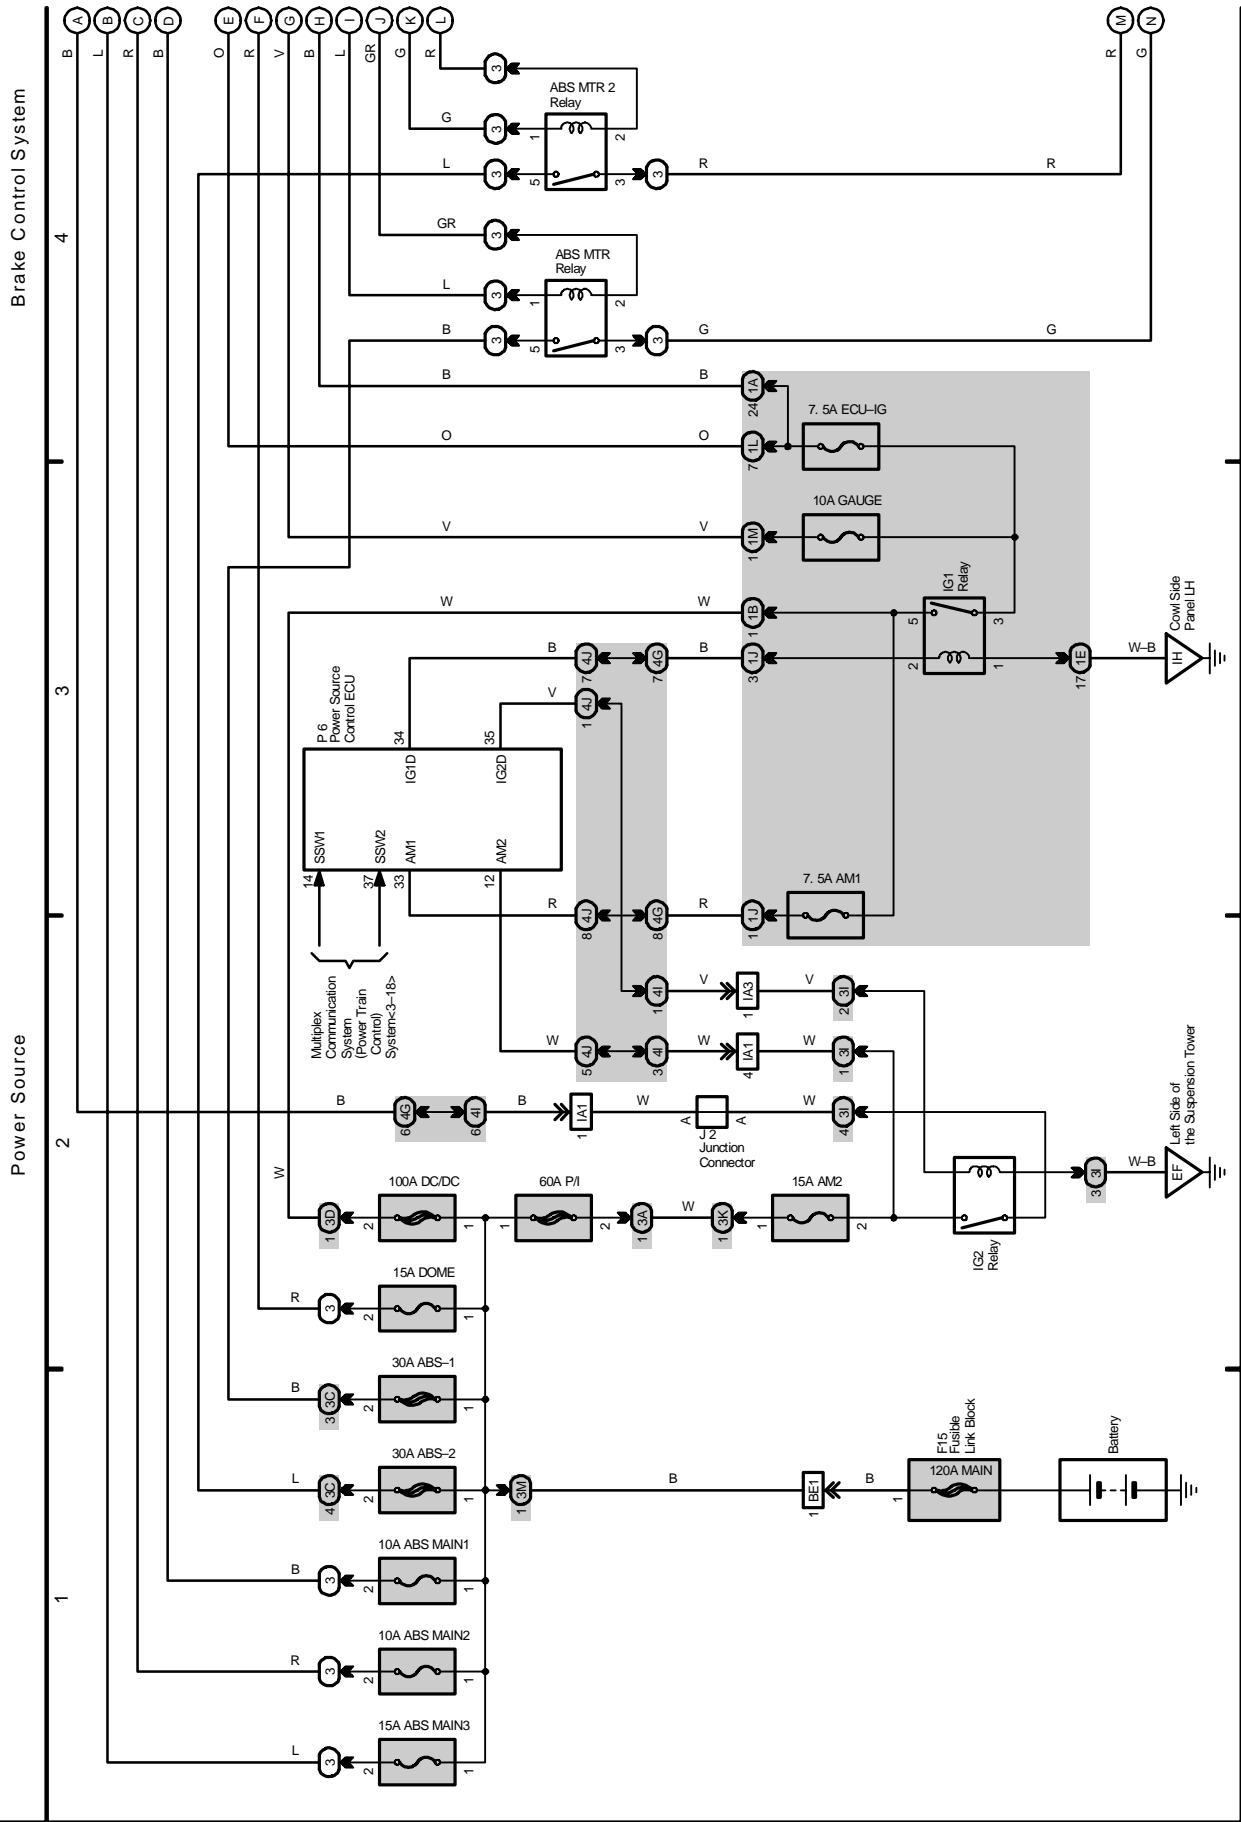

M OVERALL ELECTRICAL WIRING DIAGRAM

(Cont. next page)

10 PRIUS