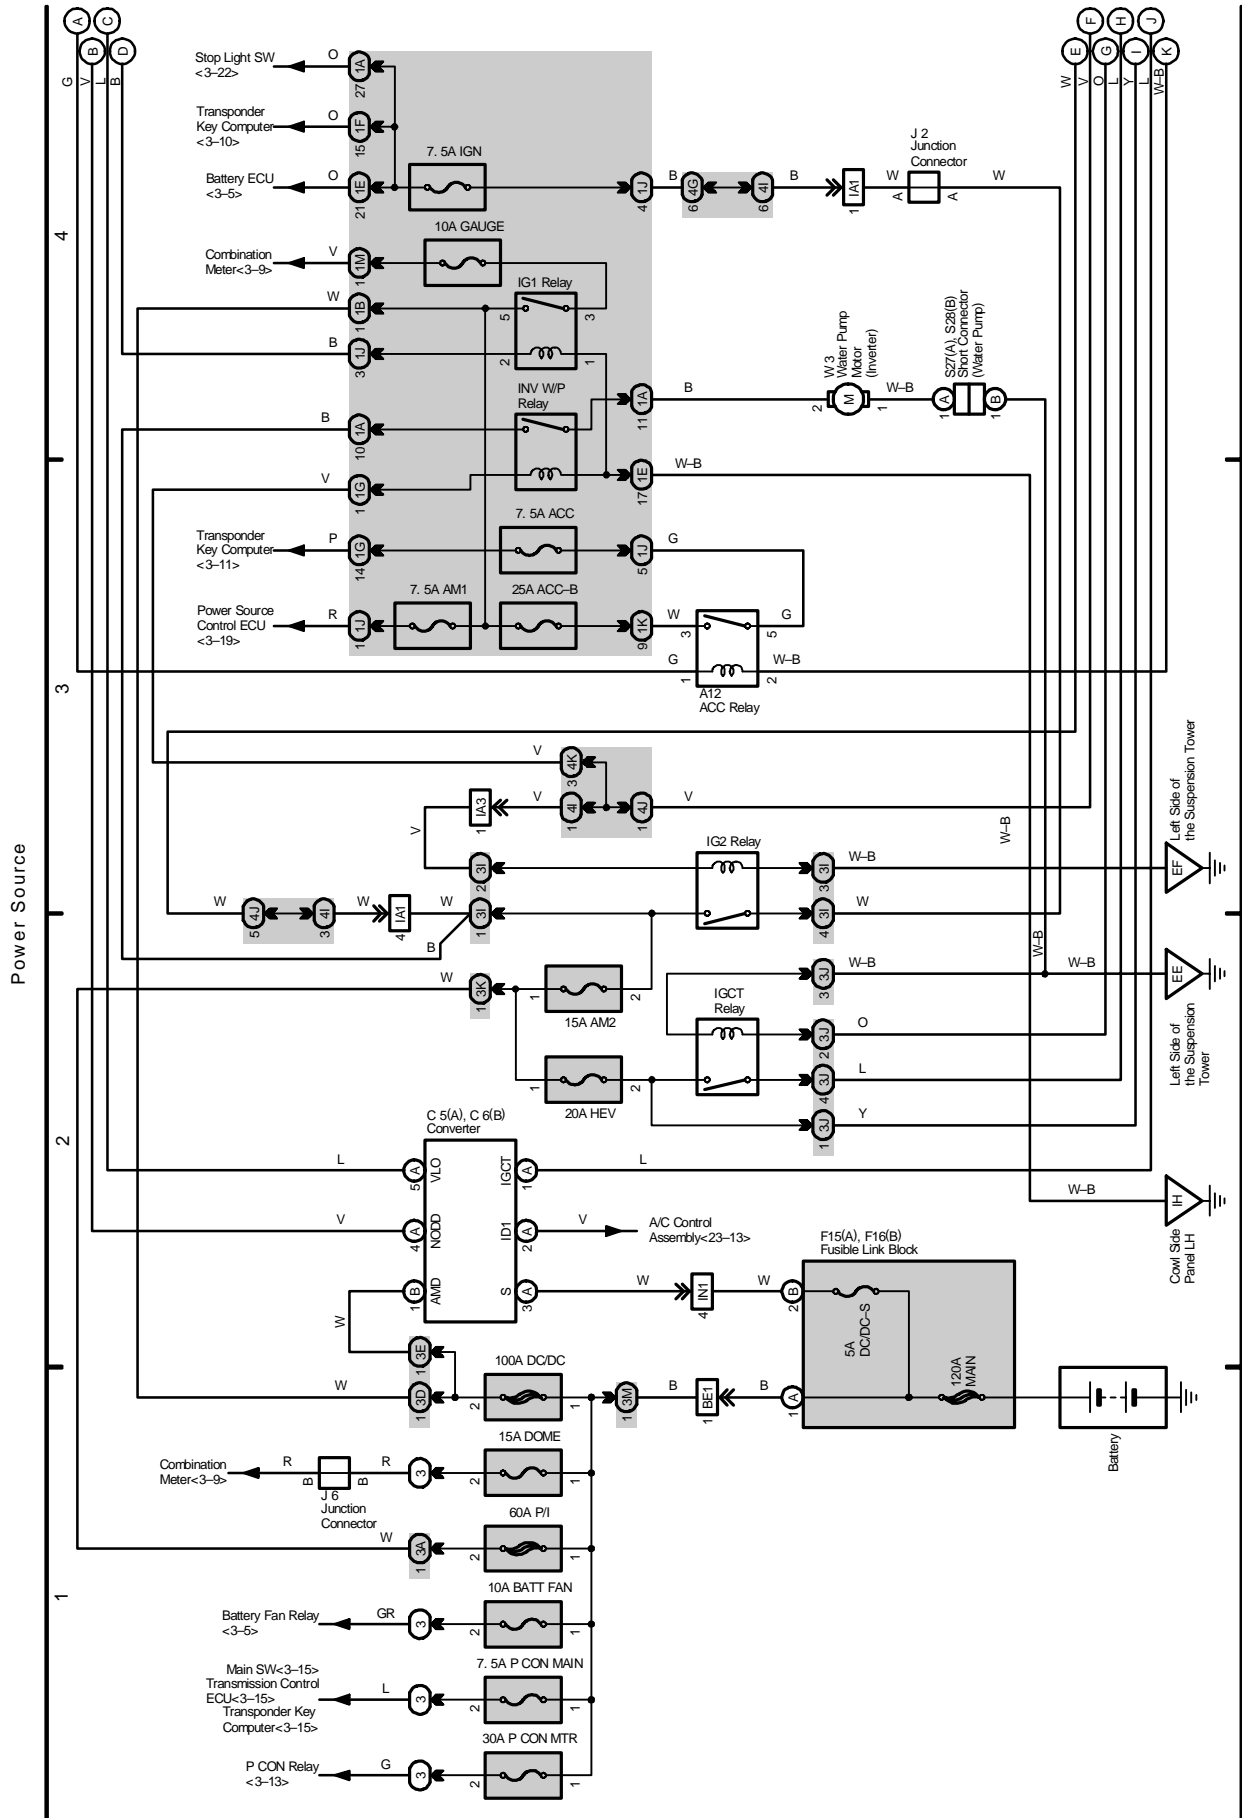

M OVERALL ELECTRICAL WIRING DIAGRAM

(Cont. next page)

3 PRIUS