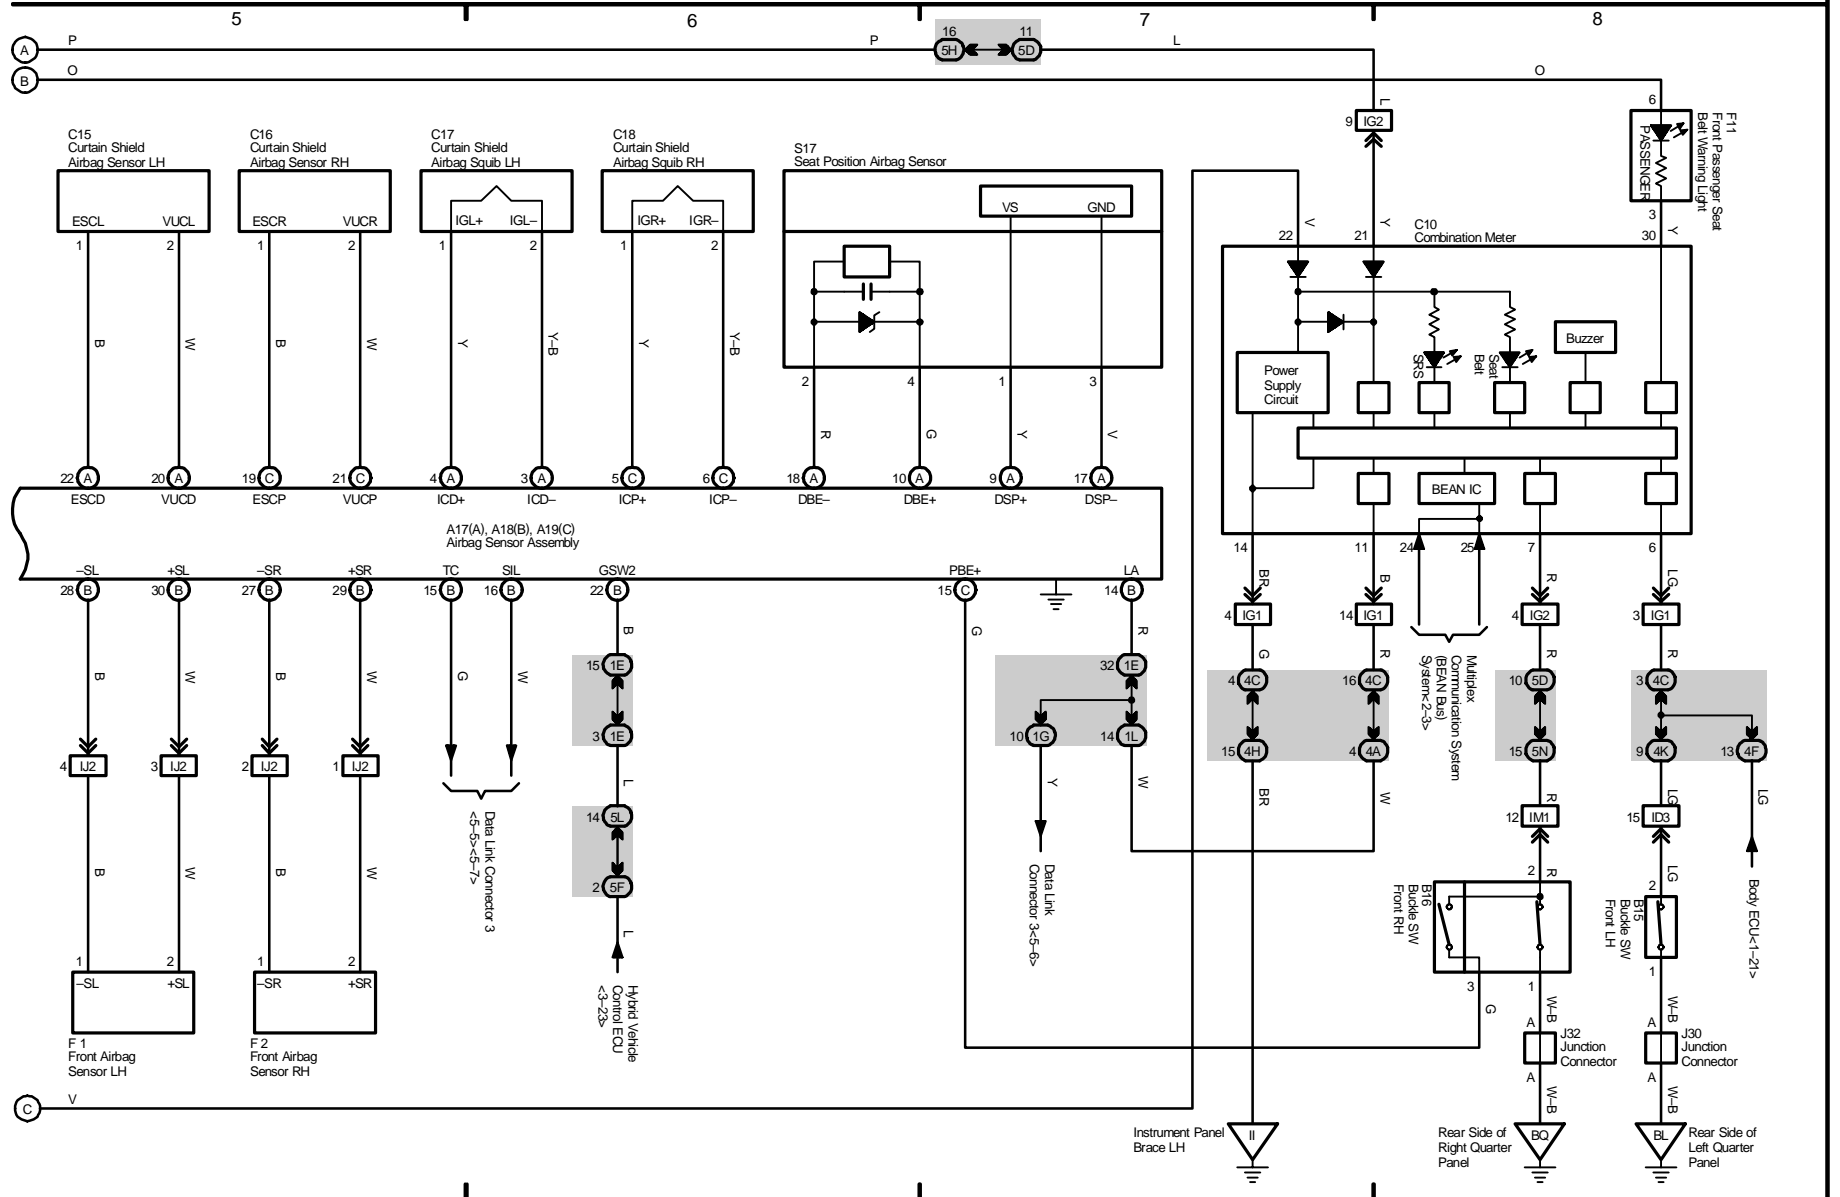

17

M OVERALL ELECTRICAL WIRING DIAGRAM

(Cont. next page)

11 PRIUS

SRS

Seat Belt Warning

2004 PRIUS (EWD555U)

M OVERALL ELECTRICAL WIRING DIAGRAM