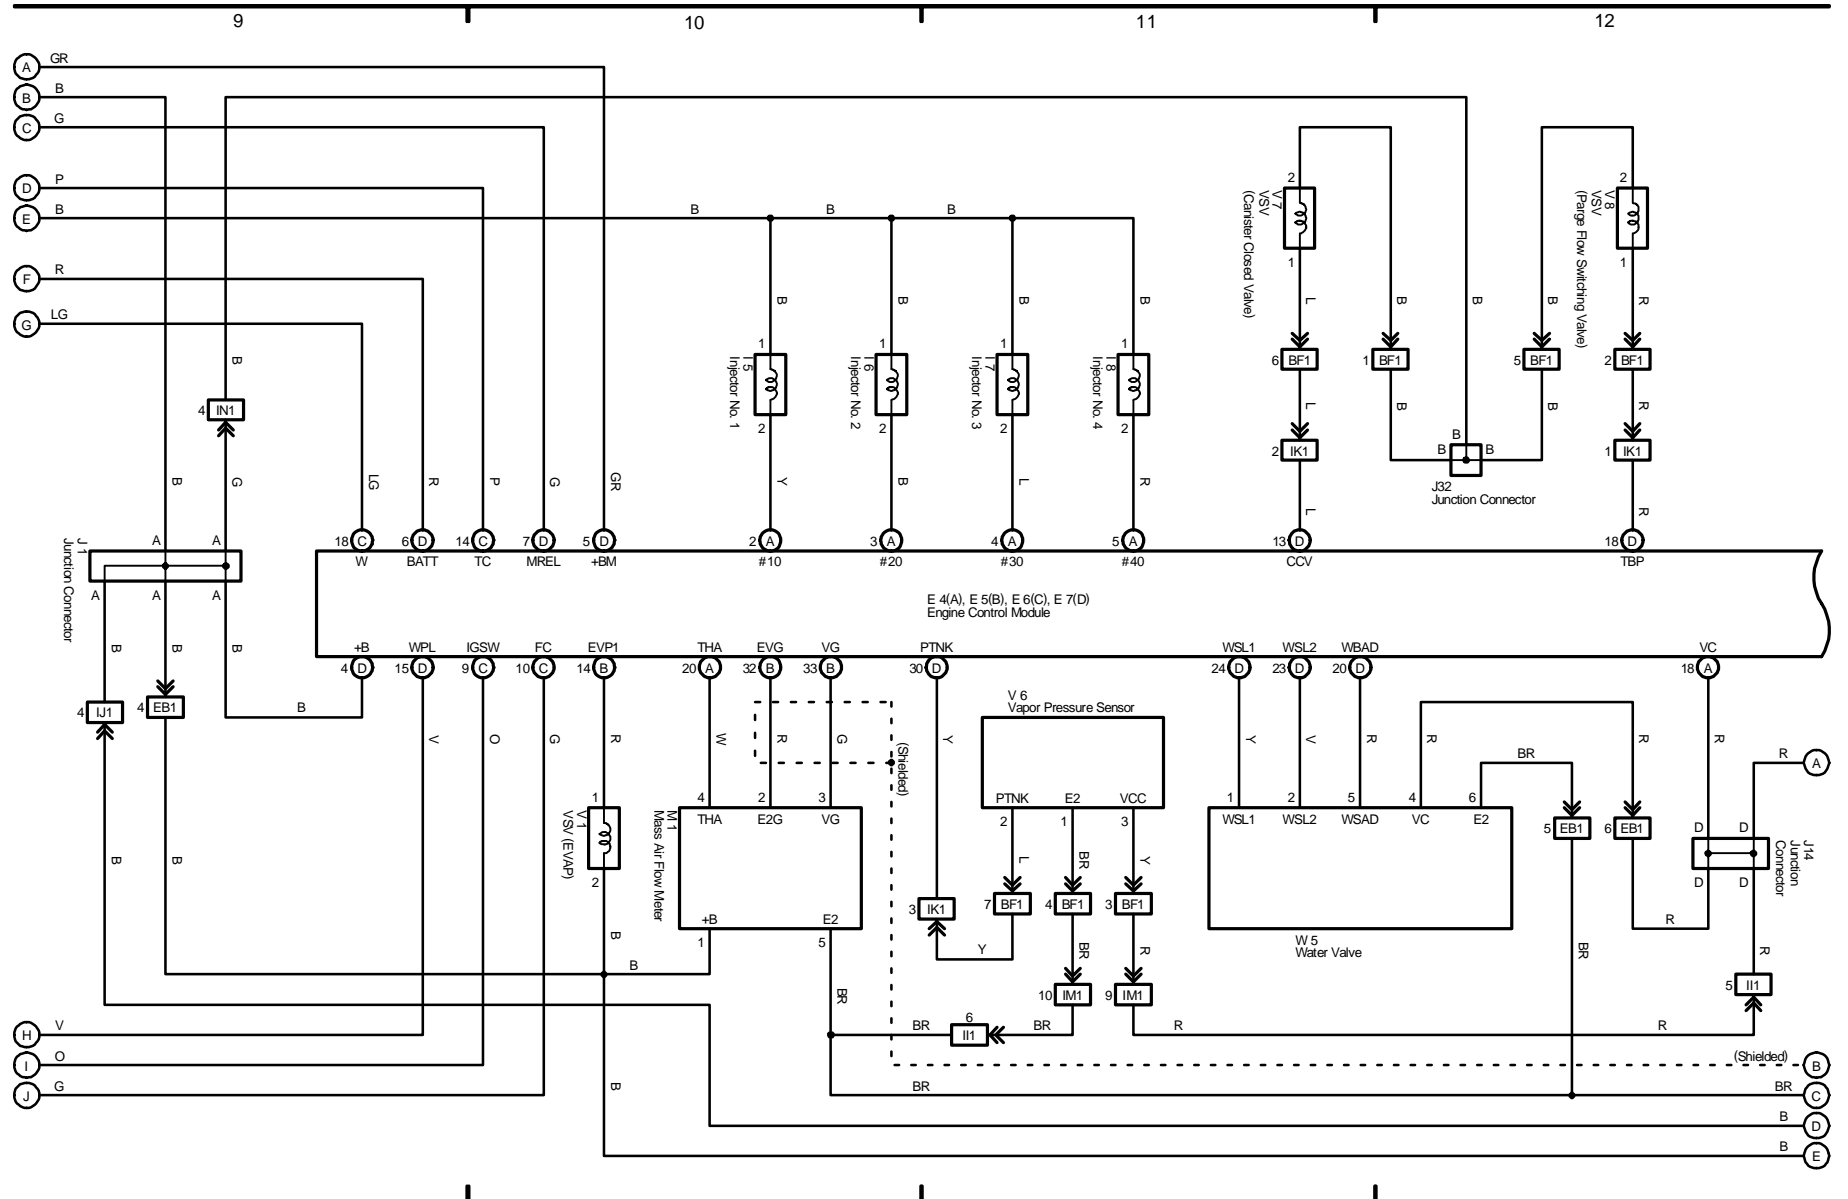

Engine Control

2004 PRIUS (EWD555U)