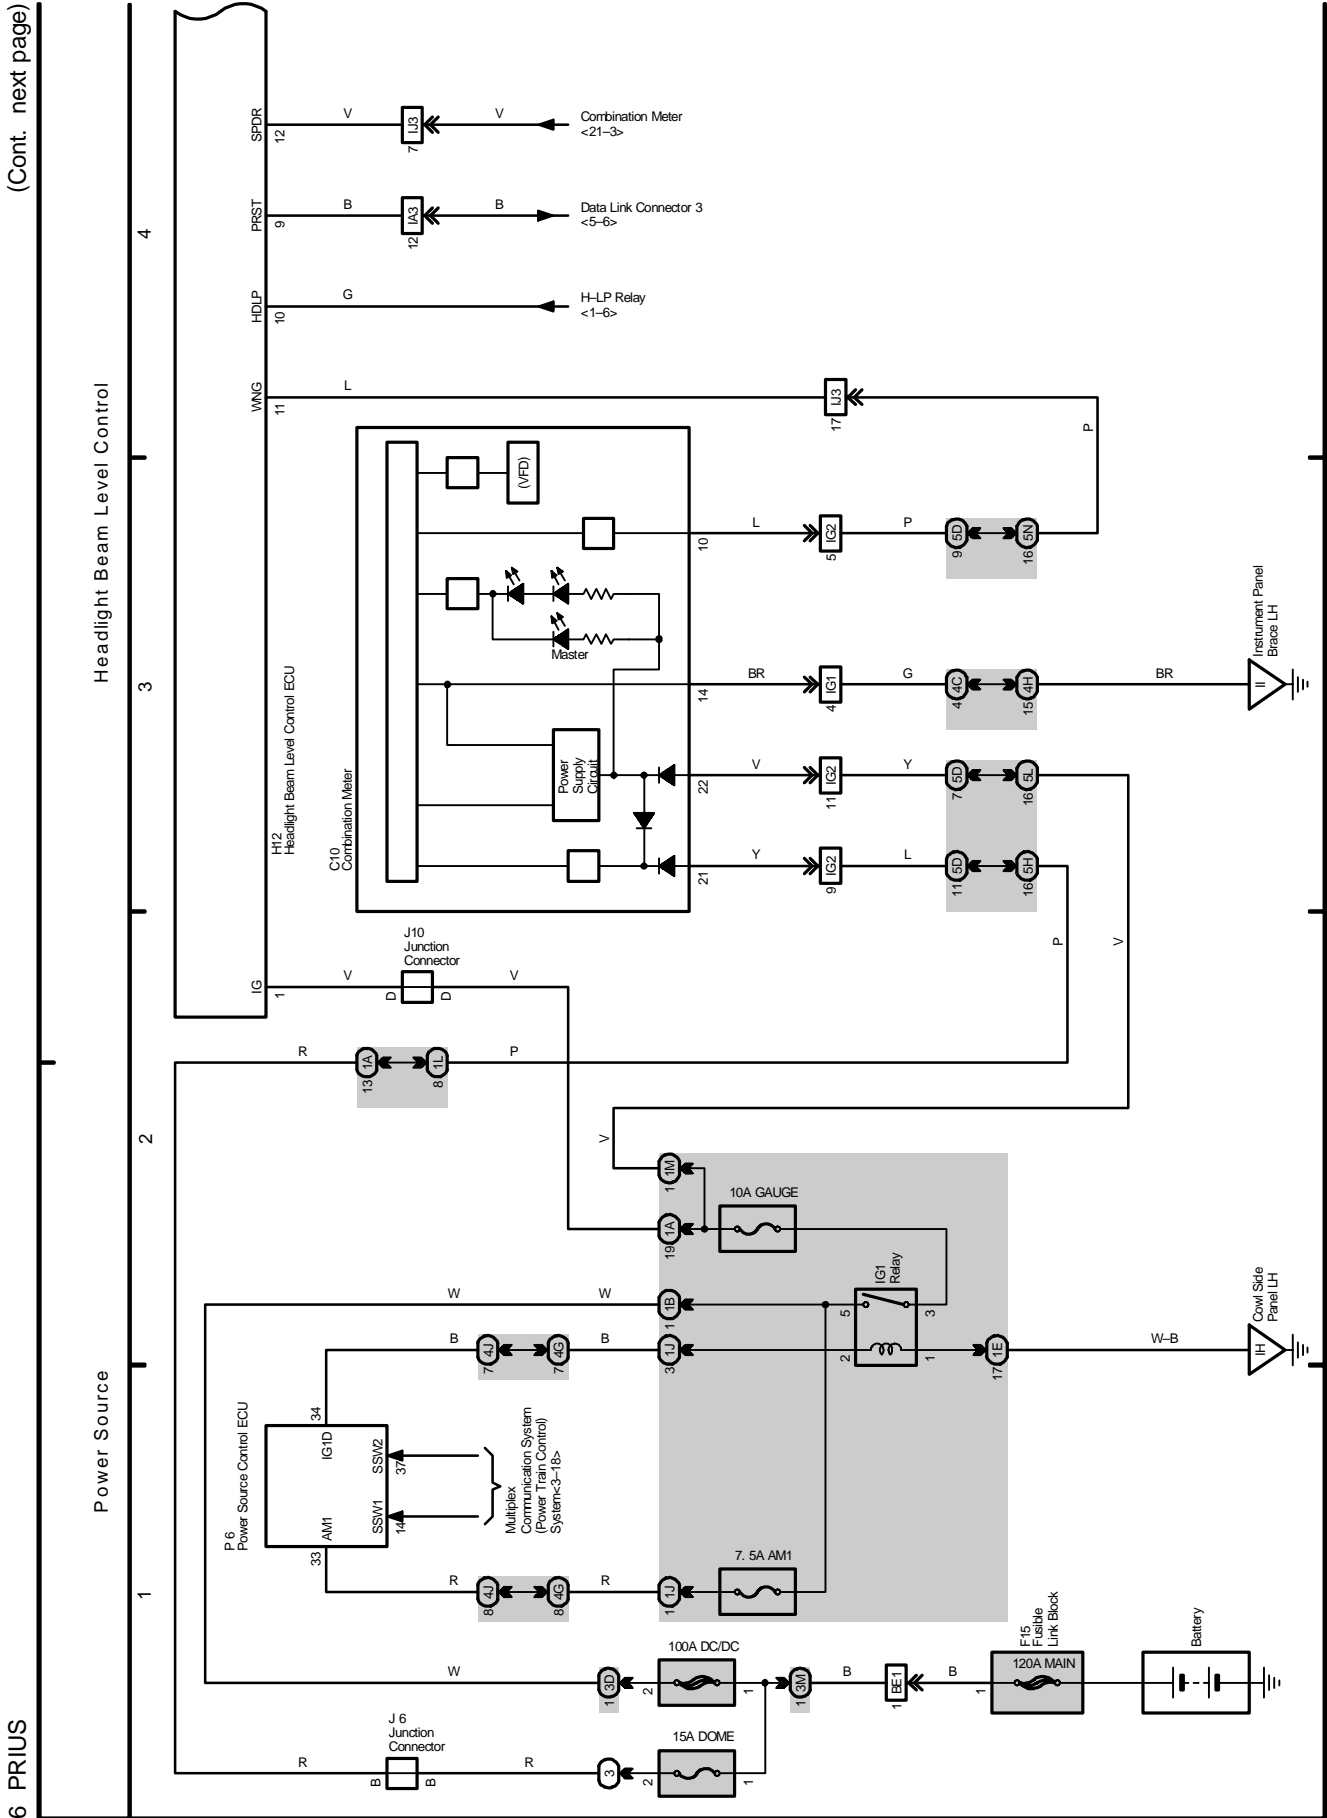

M OVERALL ELECTRICAL WIRING DIAGRAM