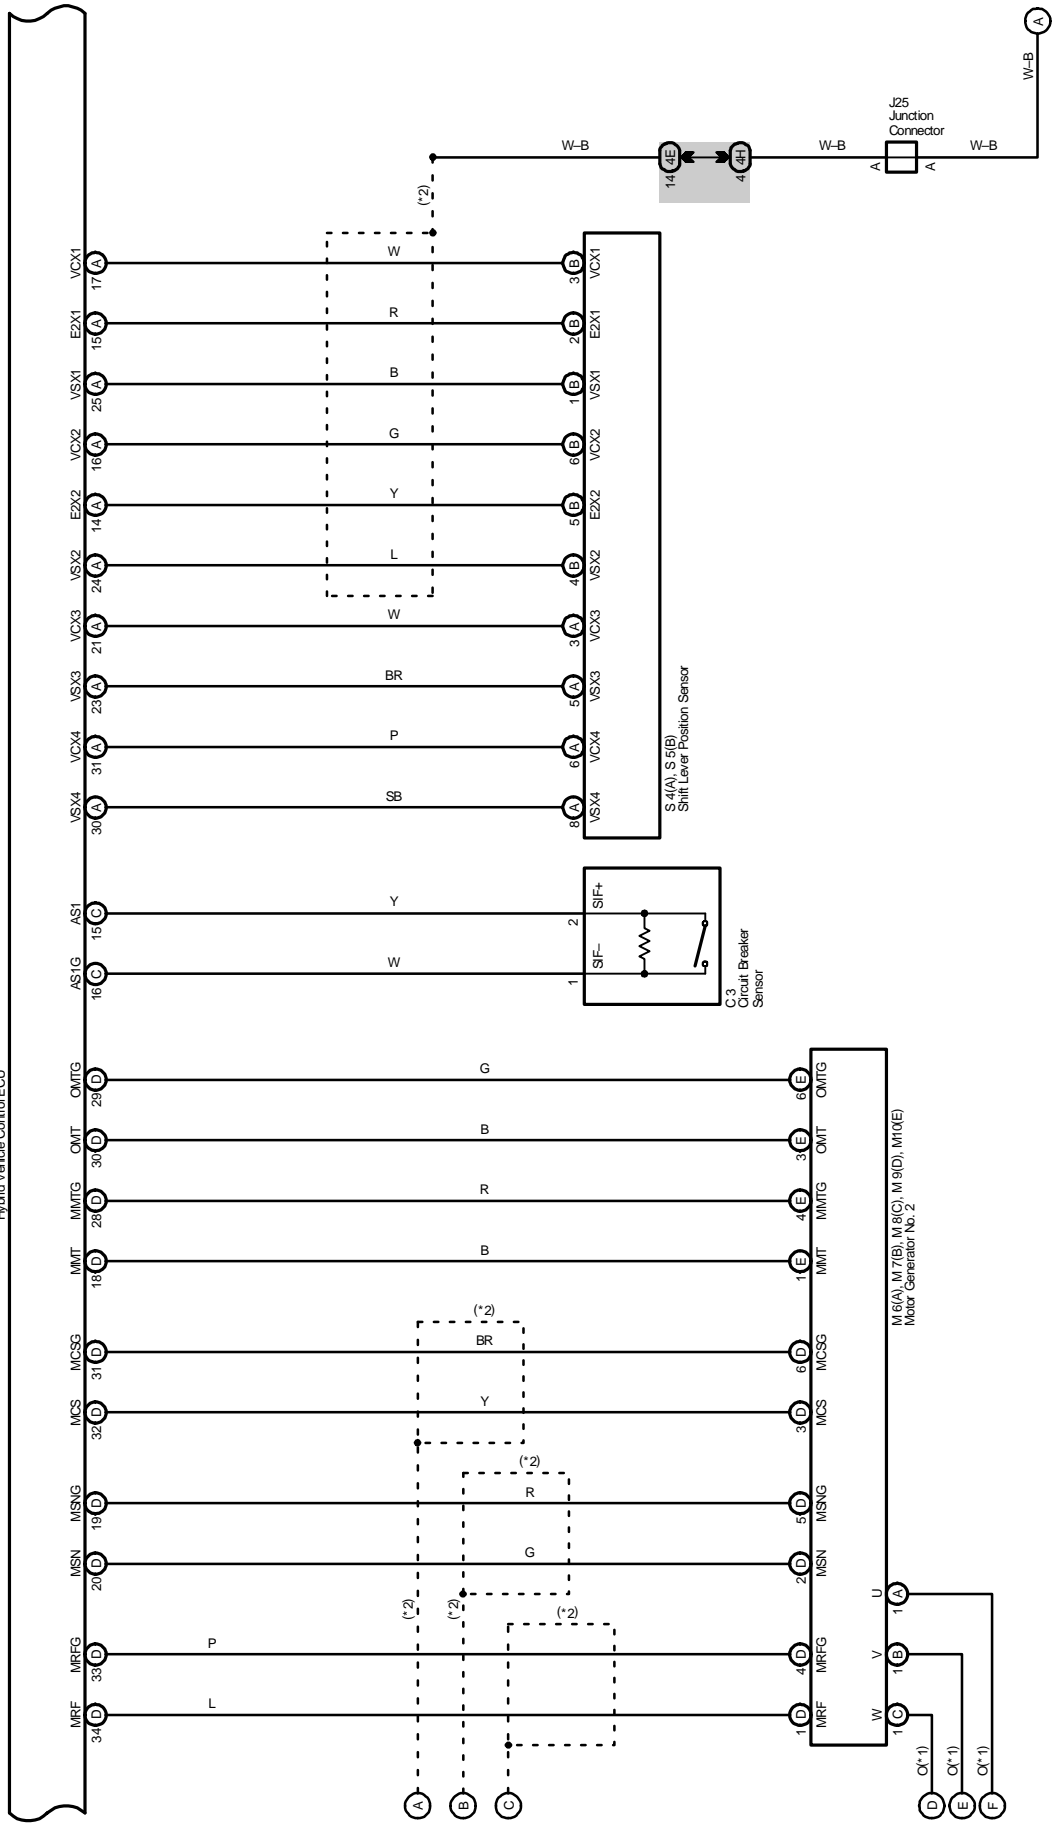

M OVERALL ELECTRICAL WIRING DIAGRAM

3 PRIUS (Cont' d)

(Cont. next page)

Multiplex Communication System (Power Train Control)

* 2: Shielded

36

35

34

33