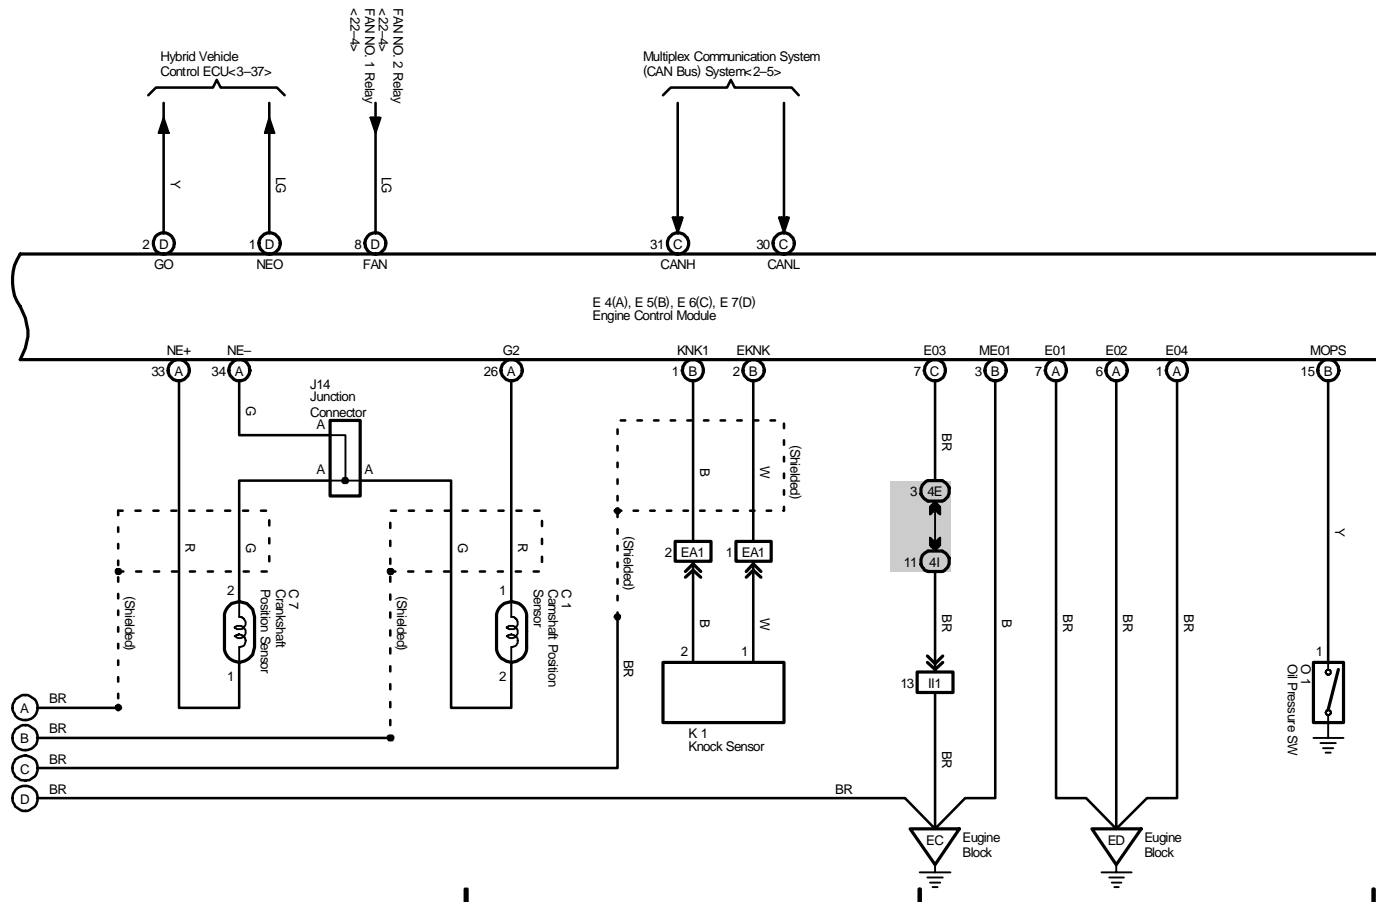

5

Engine Control

2004 PRIUS (EWD555U)

M OVERALL ELECTRICAL WIRING DIAGRAM

Engine Control

17

18

19

20

2004 PRIUS (EWD555U)

M OVERALL ELECTRICAL WIRING DIAGRAM

Headlight Beam Level Control

2004 PRIUS (EWD555U)

M OVERALL ELECTRICAL WIRING DIAGRAM

7 PRIUS

8 PRIUS