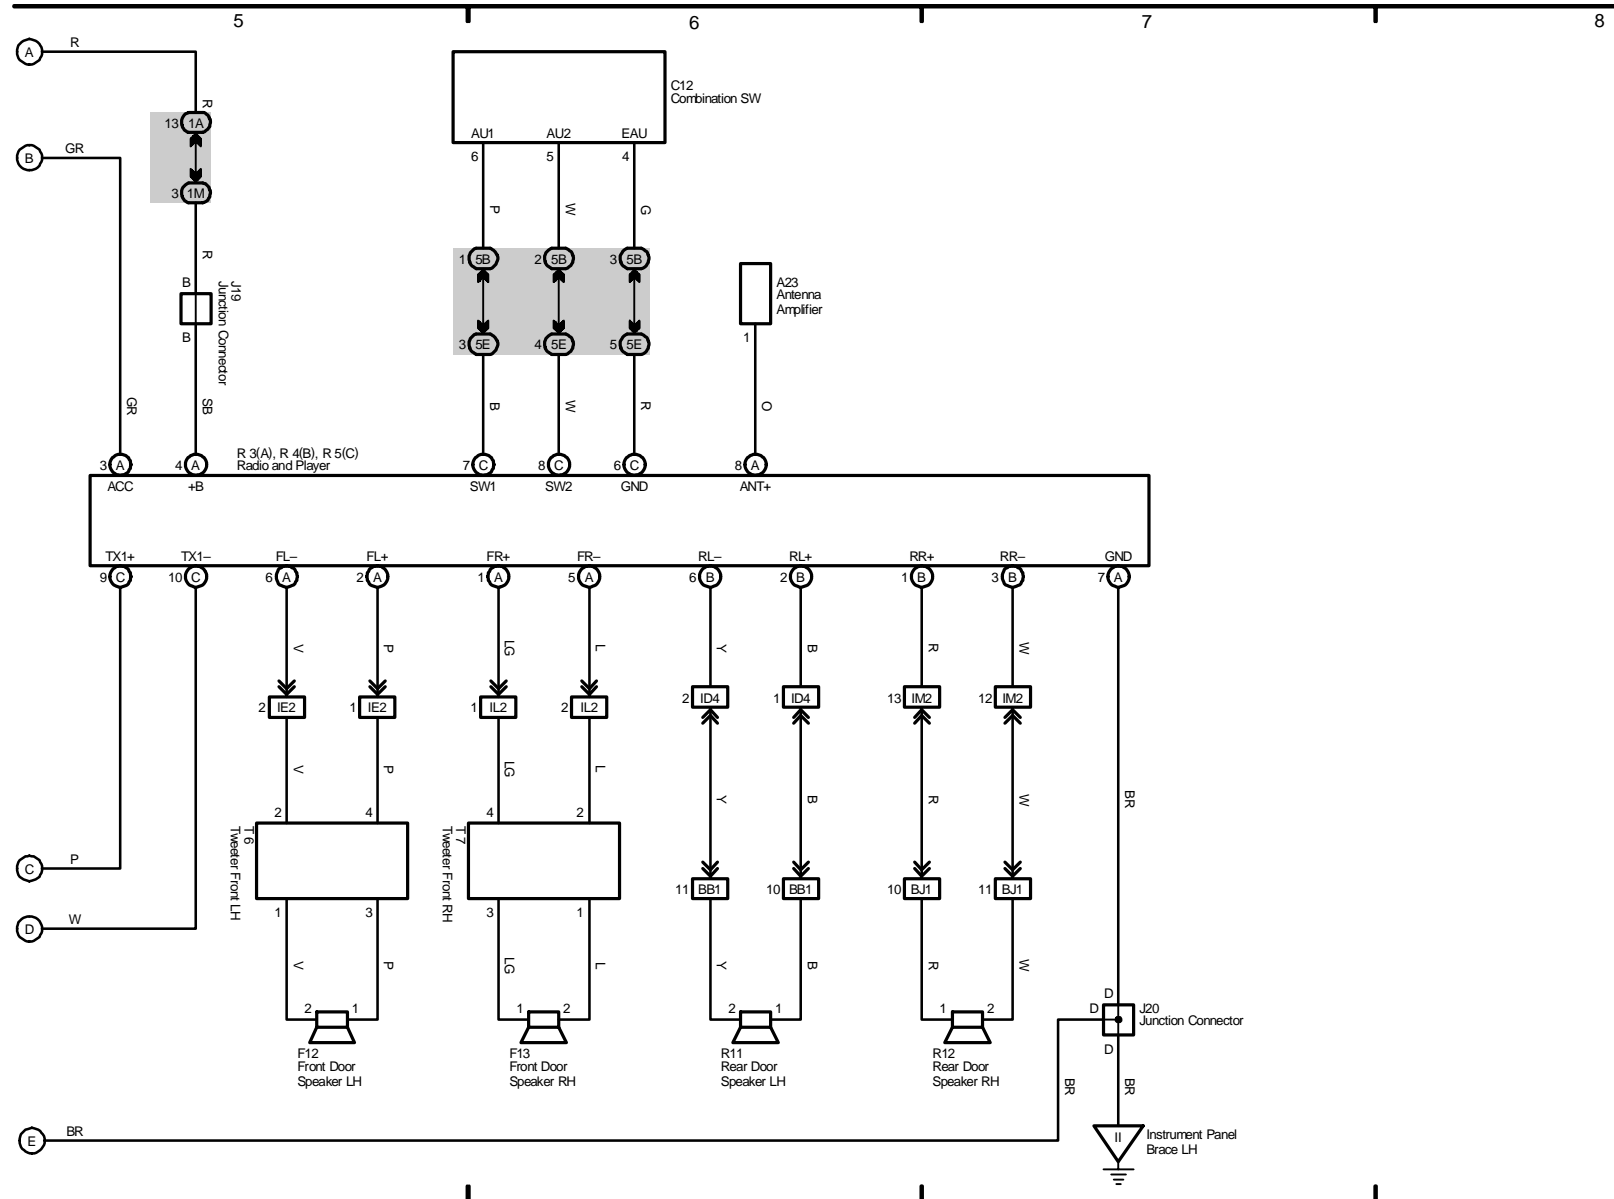

Multi-Display and Audio System (Built-in Amplifier)

2004 PRIUS (EWD555U)