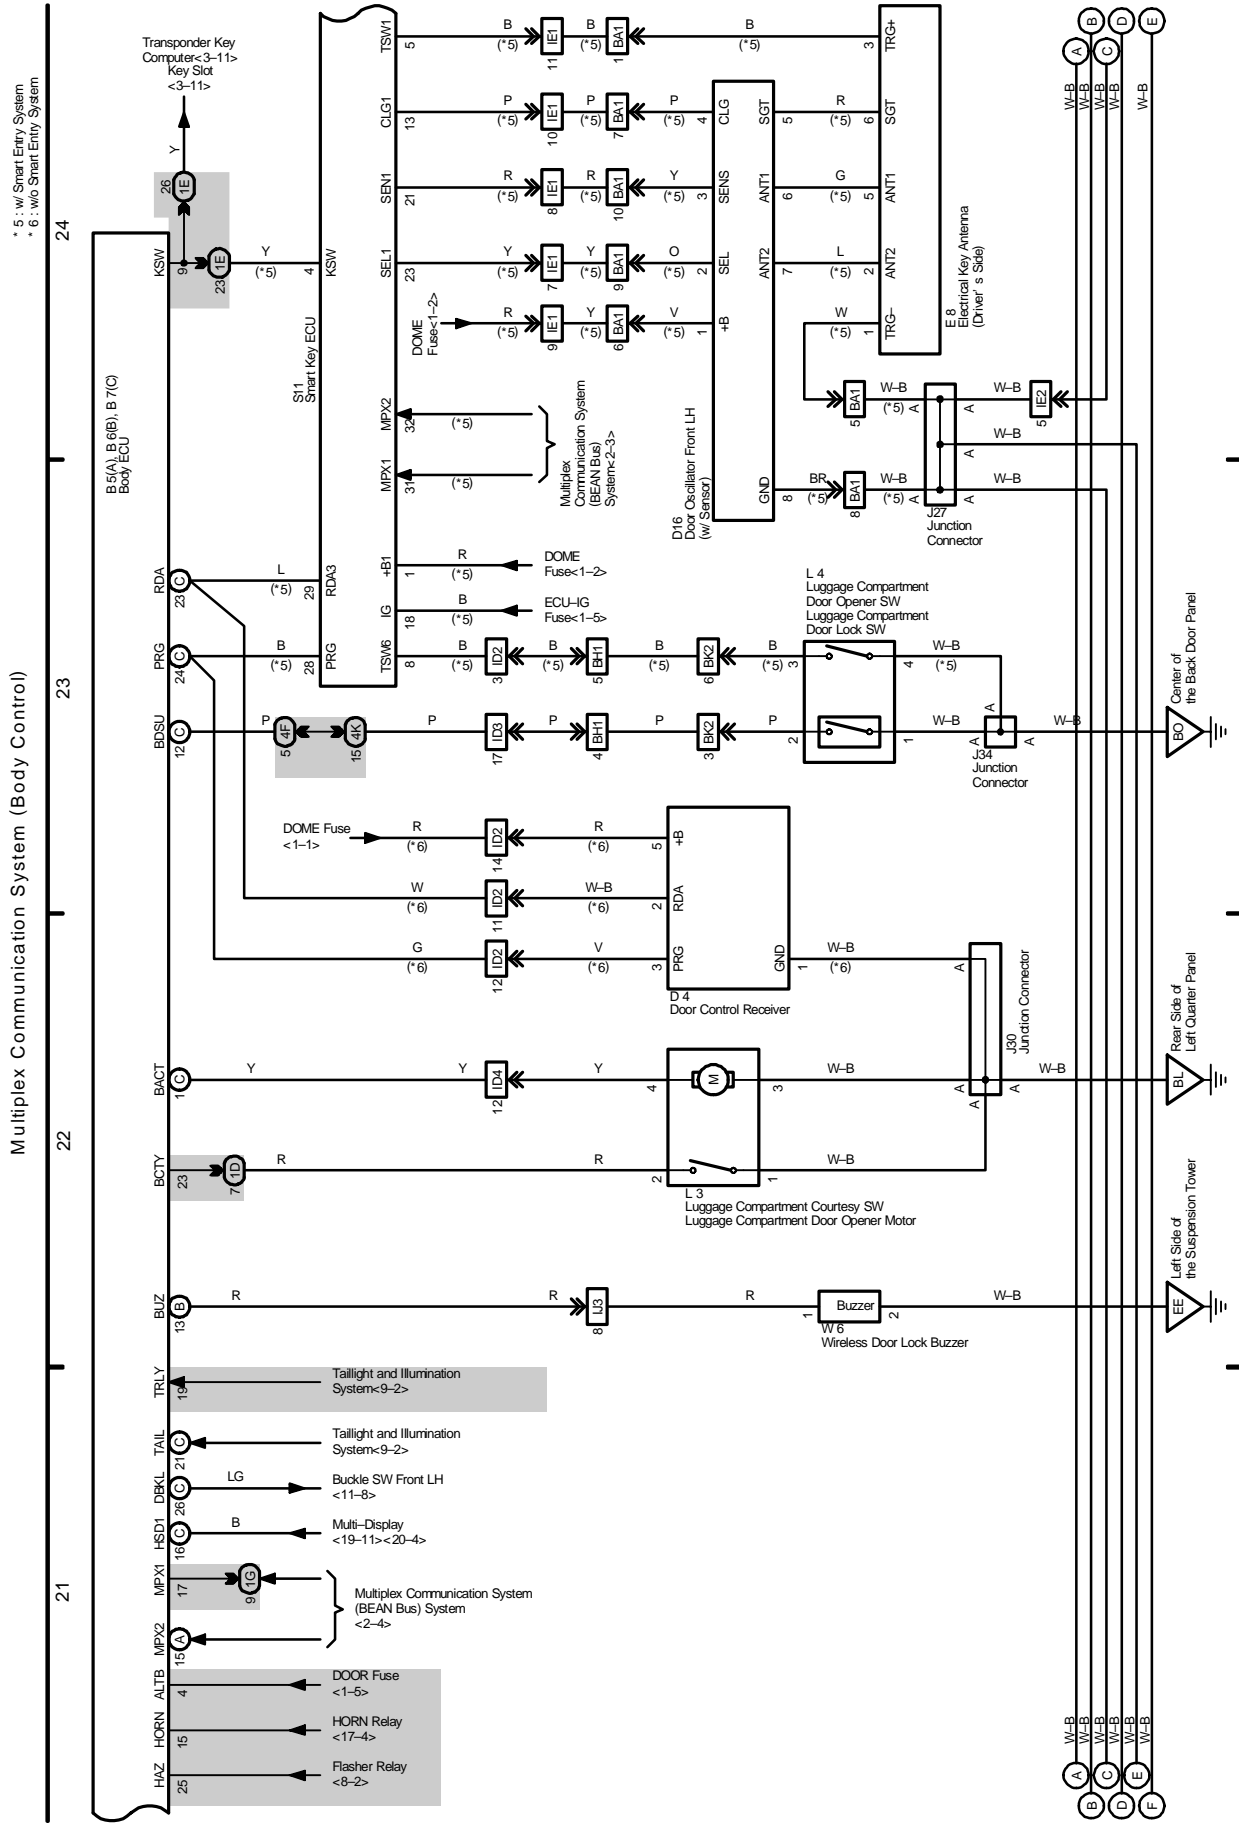

Multiplex Communication System (Body Control)

Multiplex Communication System (Body Control)

2004 PRIUS (EWD555U)

M OVERALL ELECTRICAL WIRING DIAGRAM

1 PRIUS (Cont' d)

(Cont. next page)

Multiplex Communication System (Body Control)