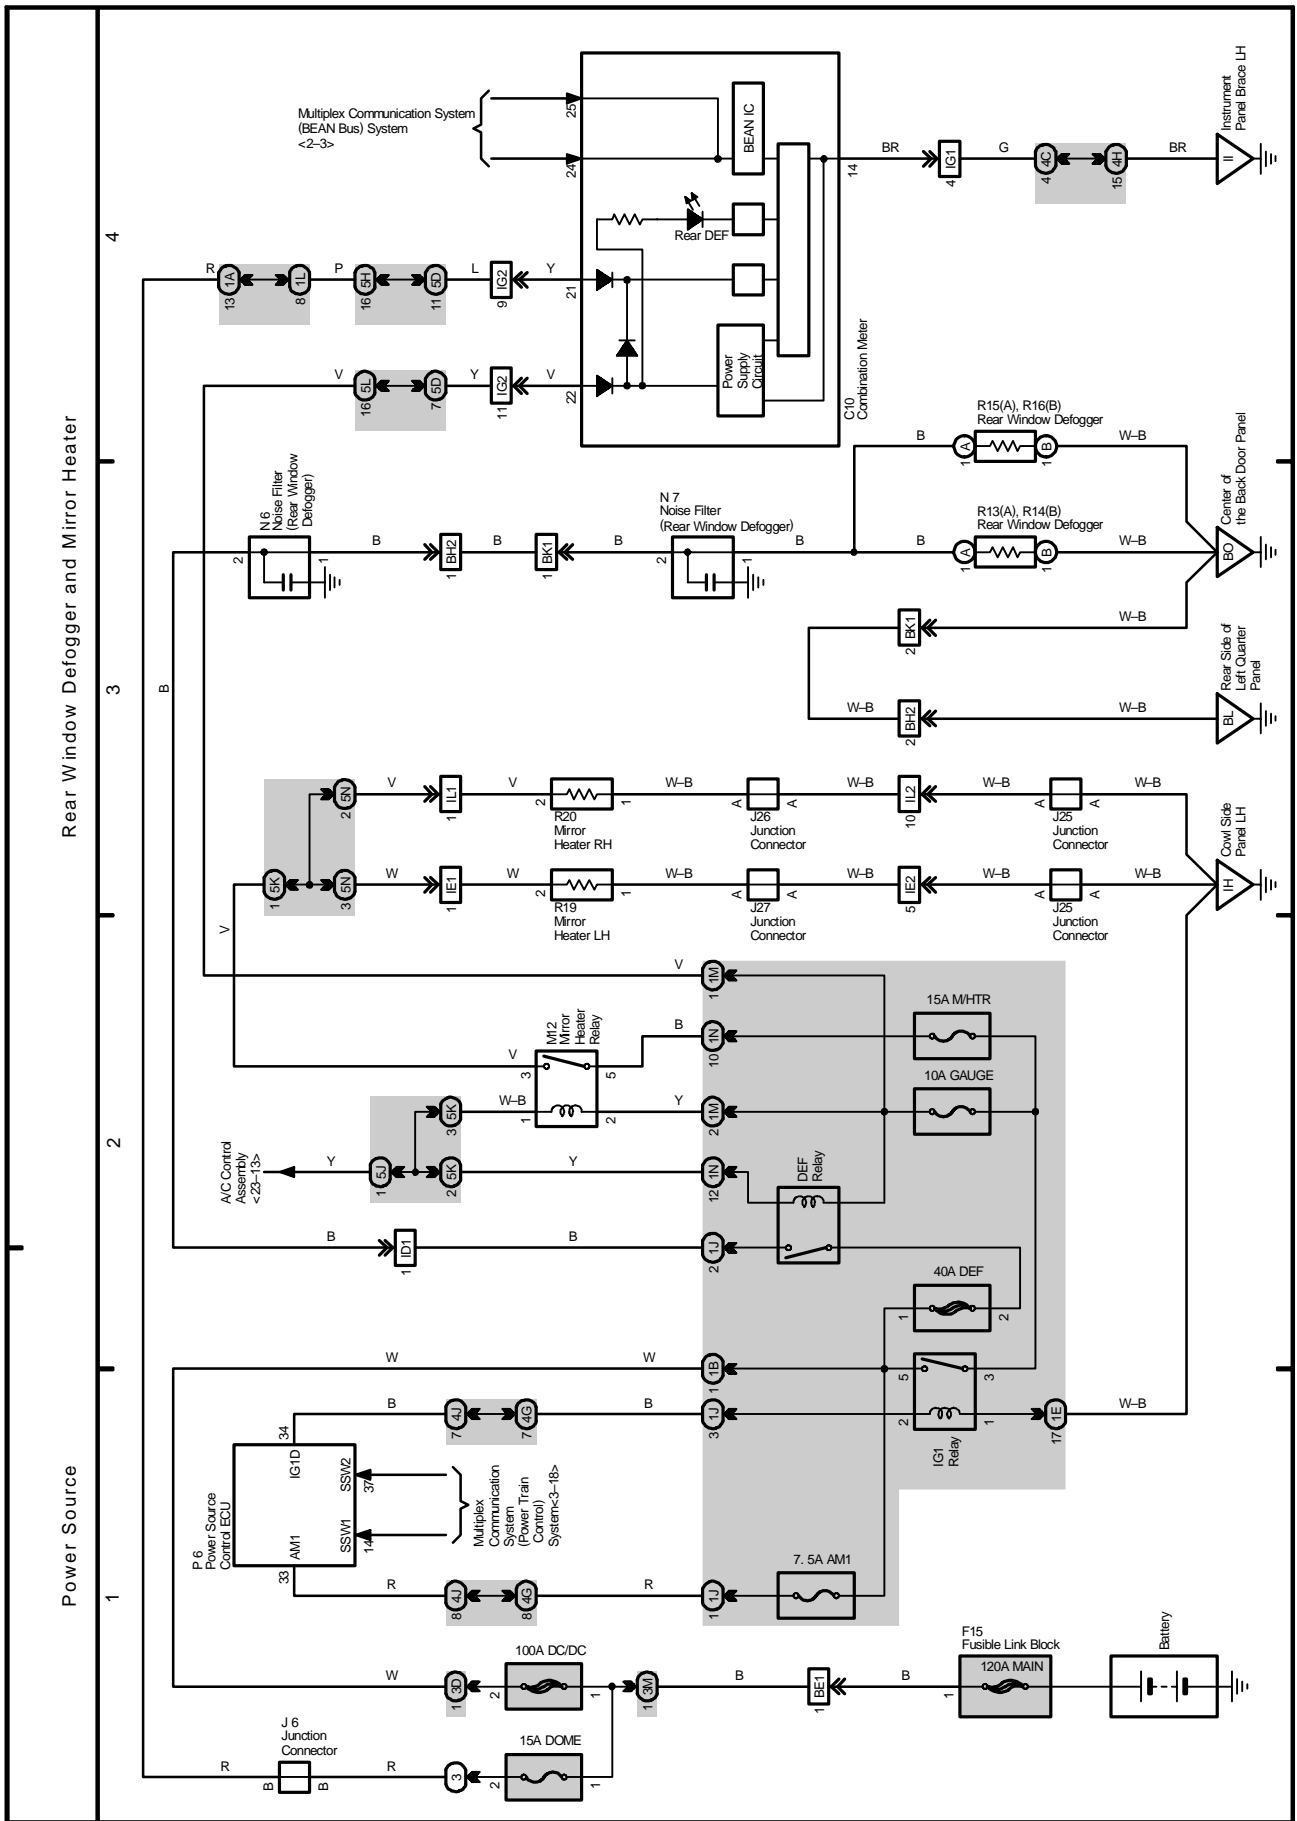

M OVERALL ELECTRICAL WIRING DIAGRAM

13 PRIUS

M OVERALL ELECTRICAL WIRING DIAGRAM

15 PRIUS

M OVERALL ELECTRICAL WIRING DIAGRAM

17 PRIUS

M OVERALL ELECTRICAL WIRING DIAGRAM

Multi-Display and Audio System (Separate Amplifier)