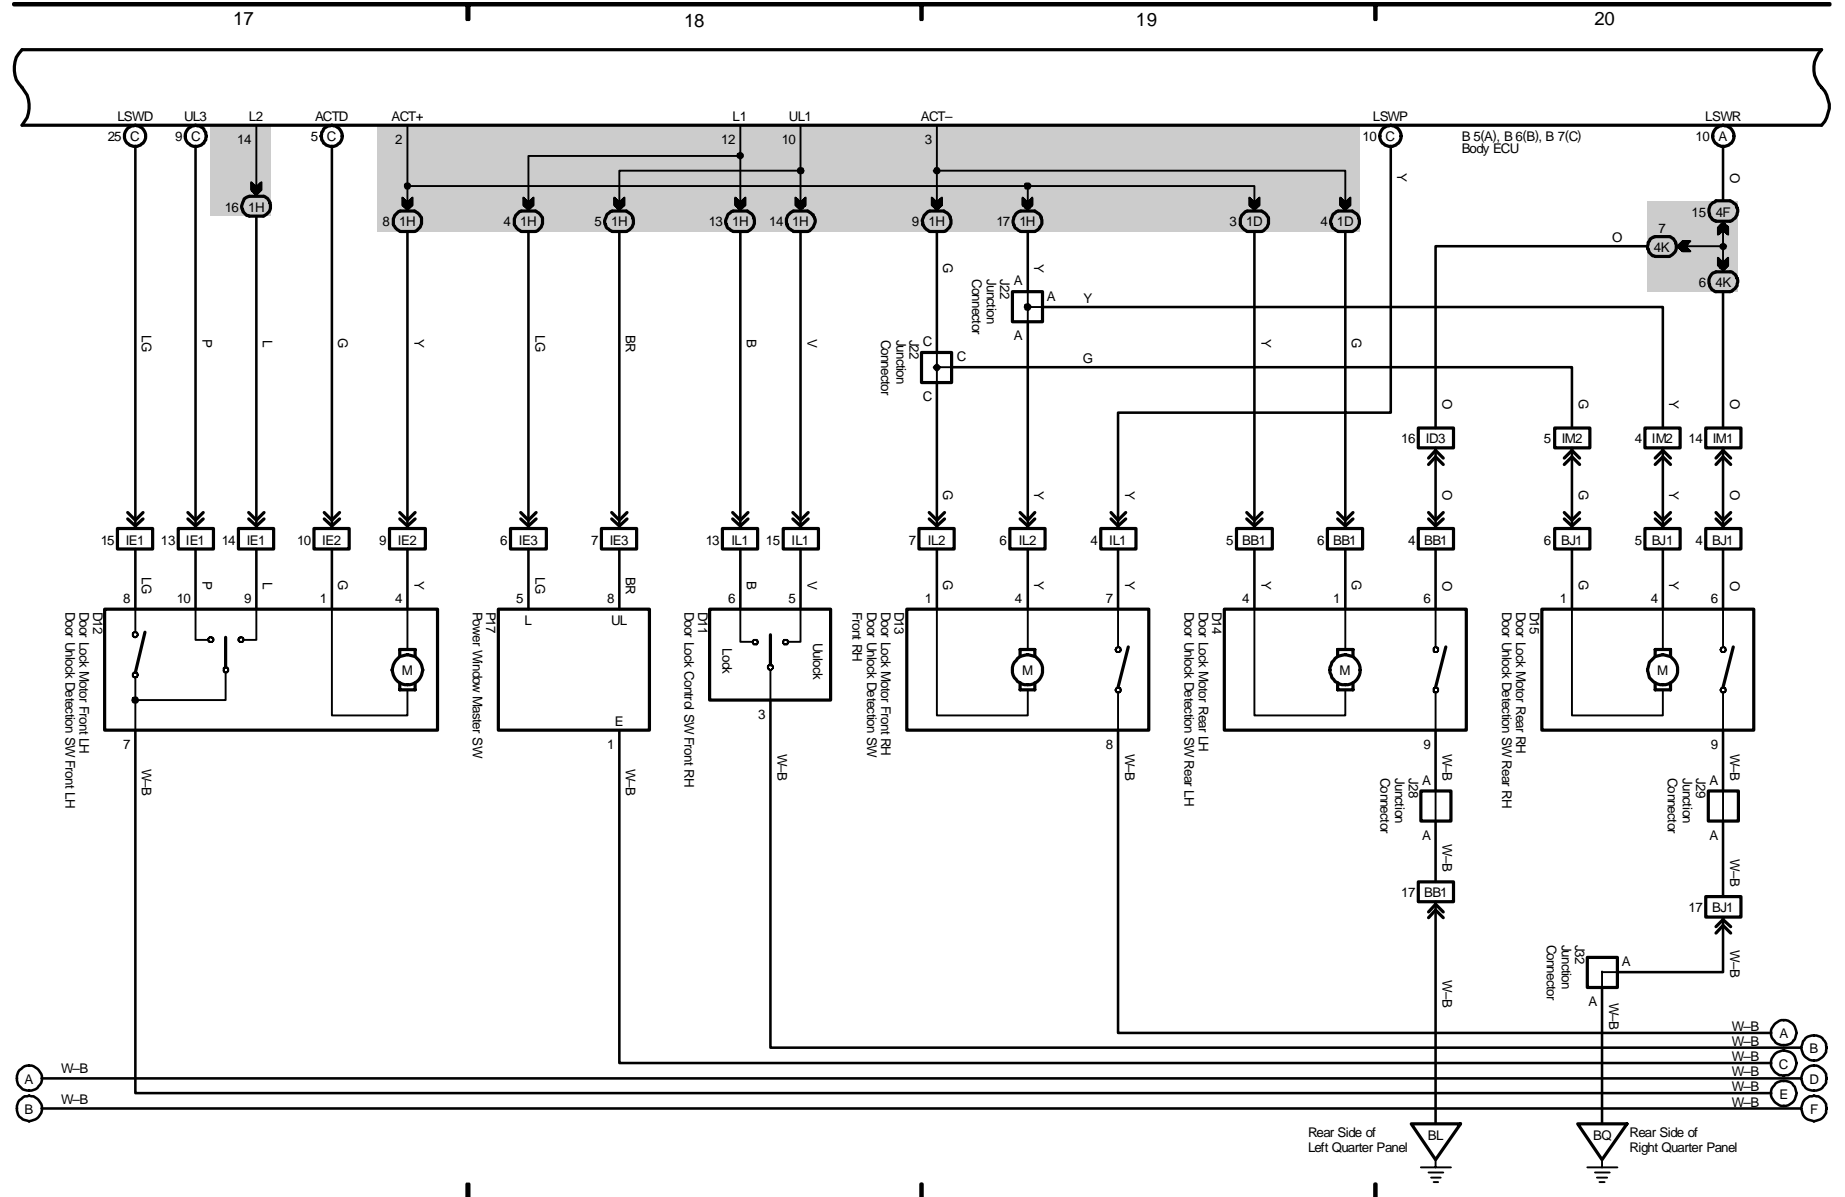

Multiplex Communication System (Body Control)

2004 PRIUS (EWD555U)