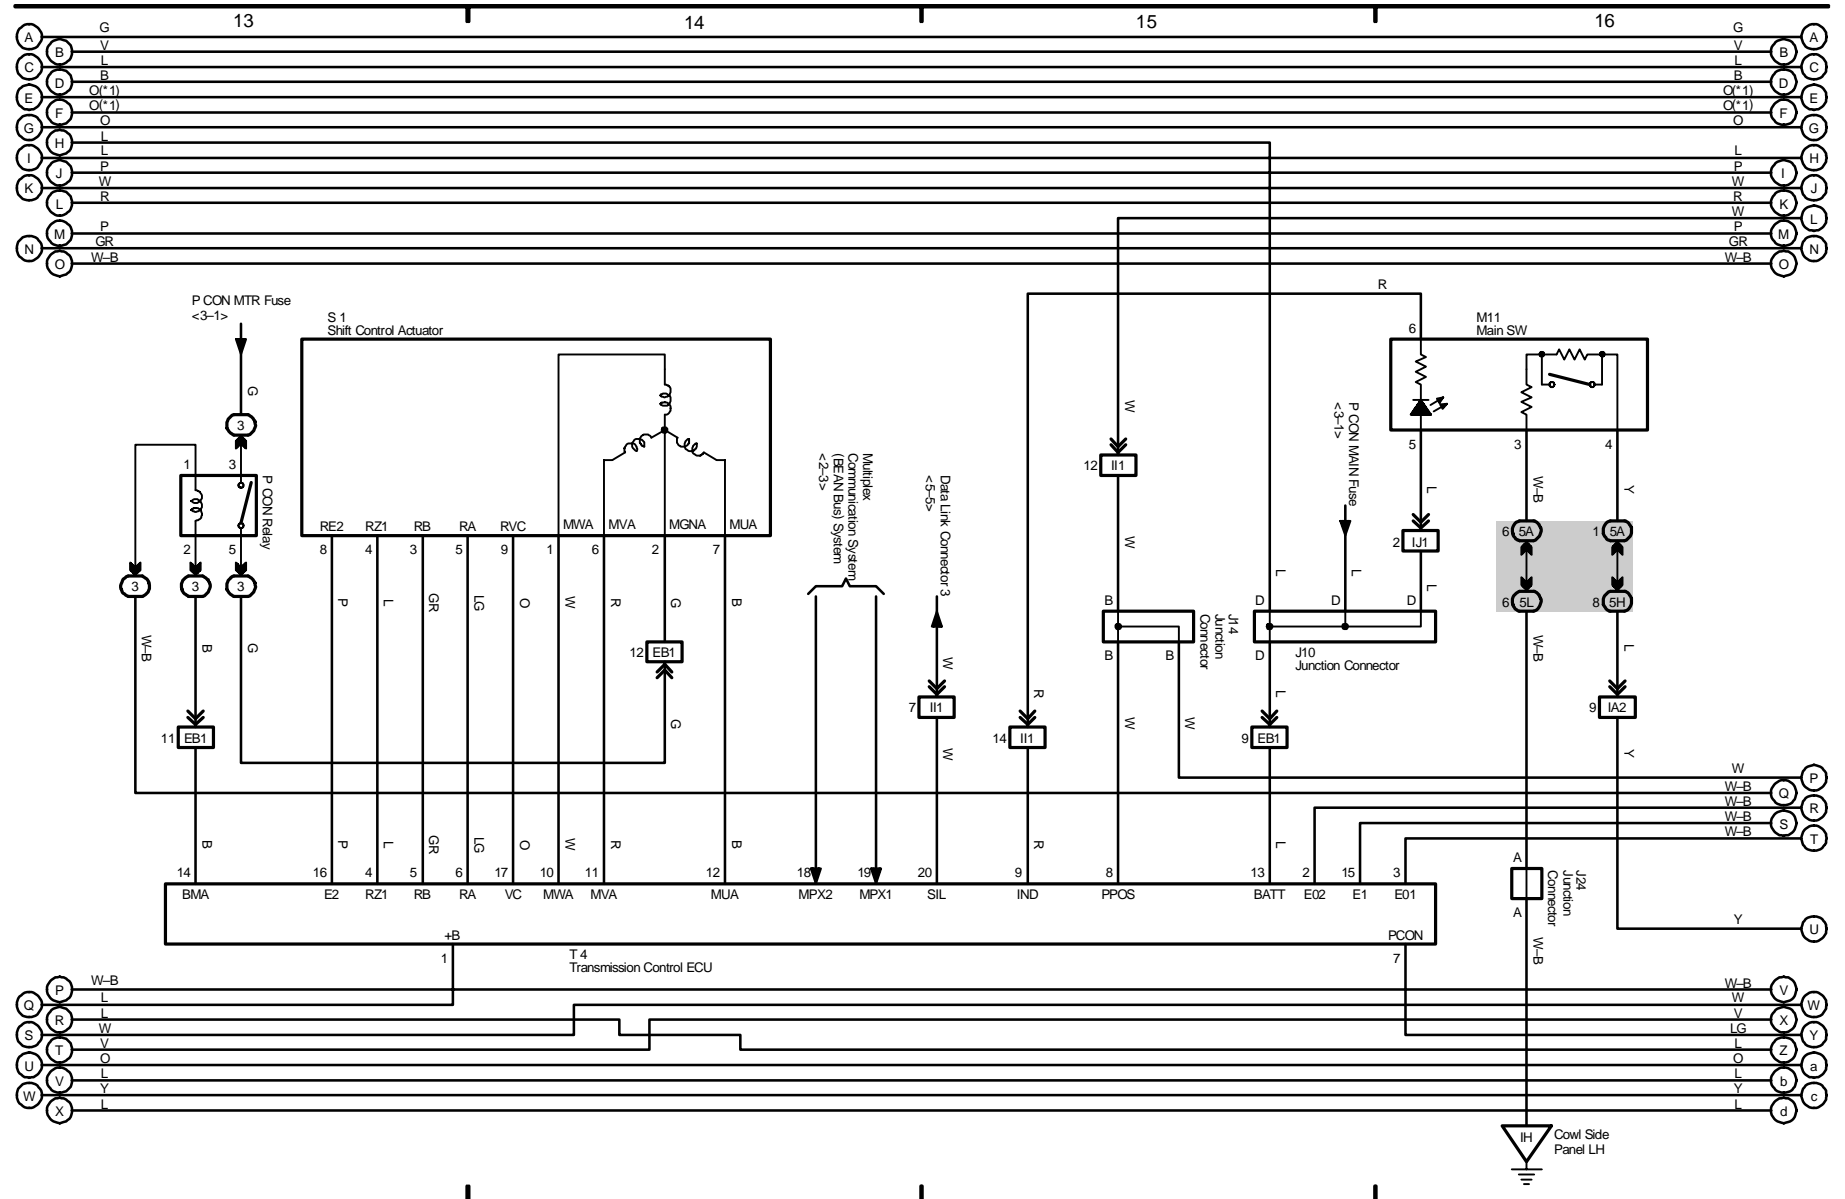

Multiplex Communication System (Power Train Control)

* 1 : High Voltage

2004 PRIUS (EWD555U)