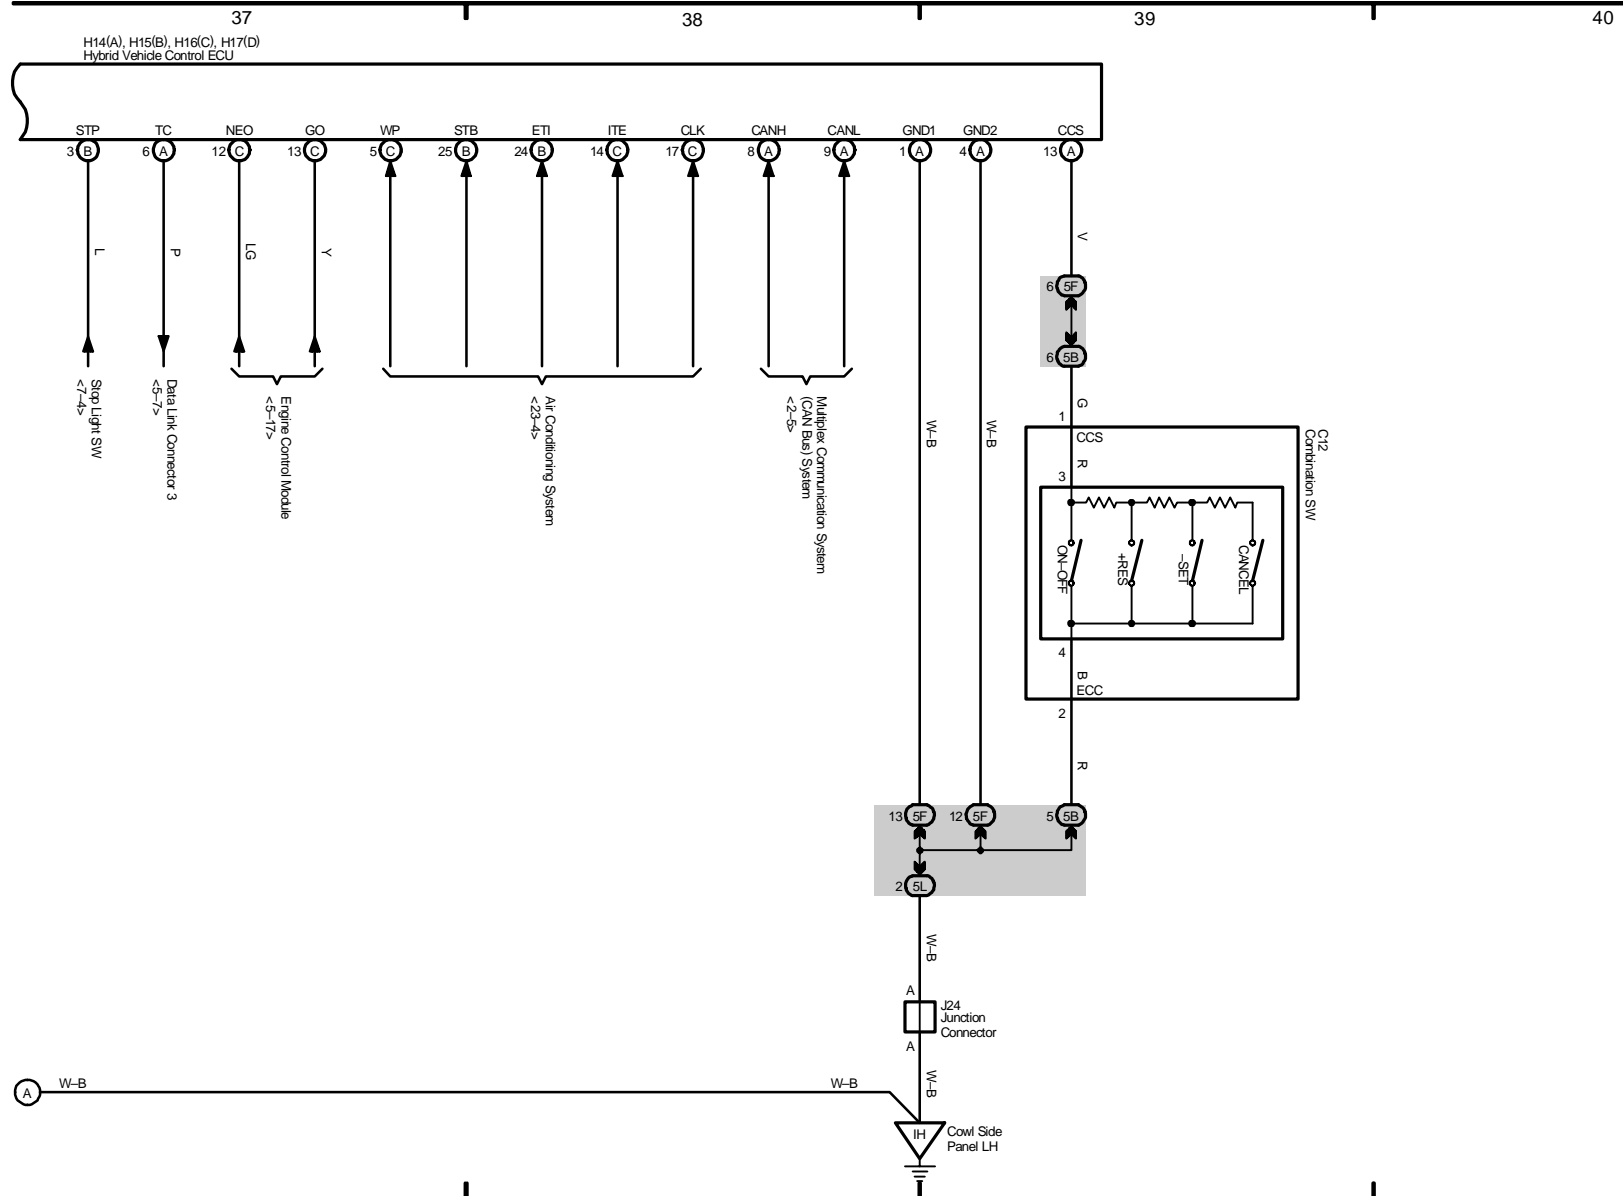

34

33

H14(A), H15(B), H16(C), H17(D)
Hybrid Vehicle Control ECU

3 PRIUS (Cont' d)

Multiplex Communication System (Power Train Control)

2004 PRIUS (EWD555U)

M OVERALL ELECTRICAL WIRING DIAGRAM

4 PRIUS