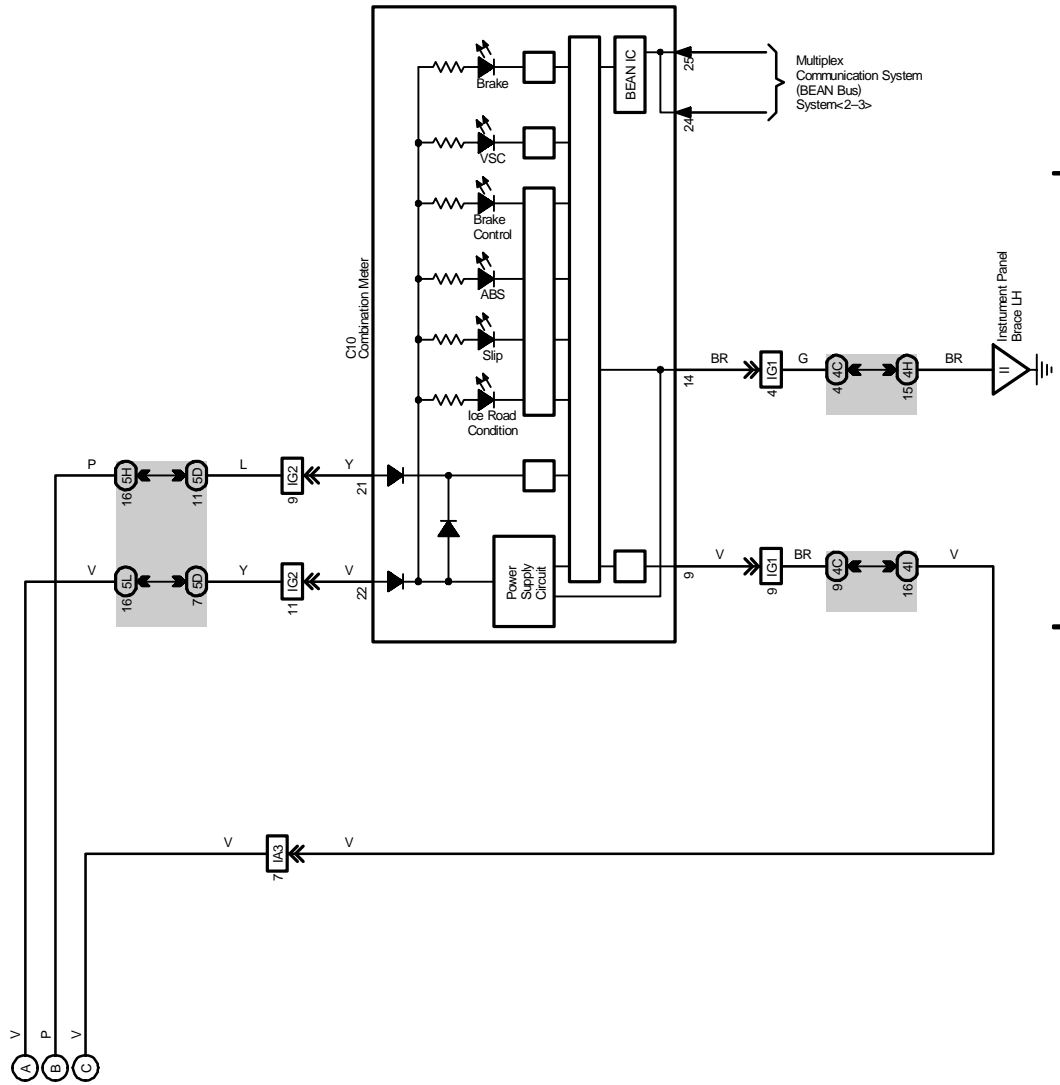

M OVERALL ELECTRICAL WIRING DIAGRAM

10 PRIUS (Cont' d)

Brake Control System

20

19

18

17