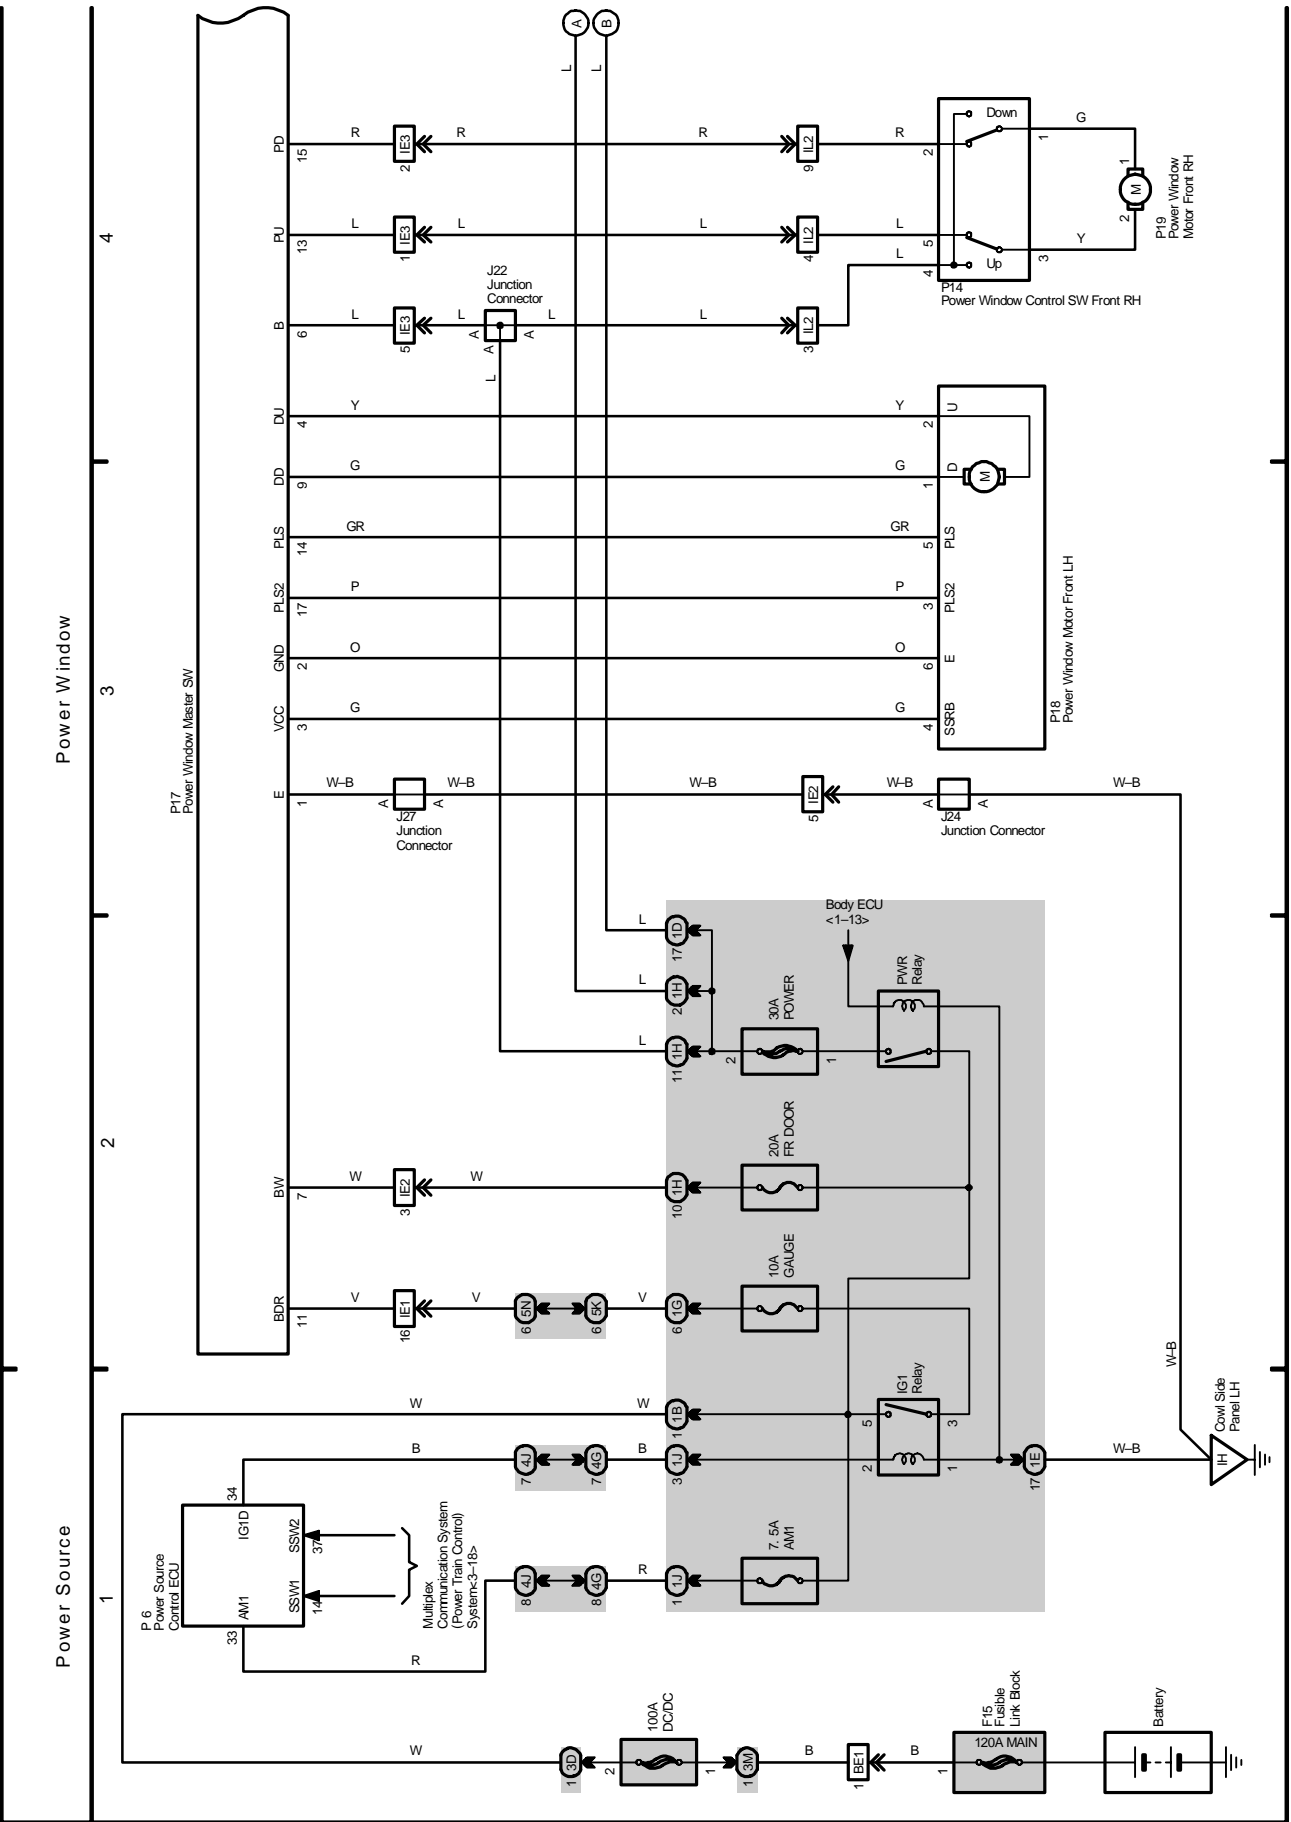

M OVERALL ELECTRICAL WIRING DIAGRAM

(Cont. next page)

12 PRIUS