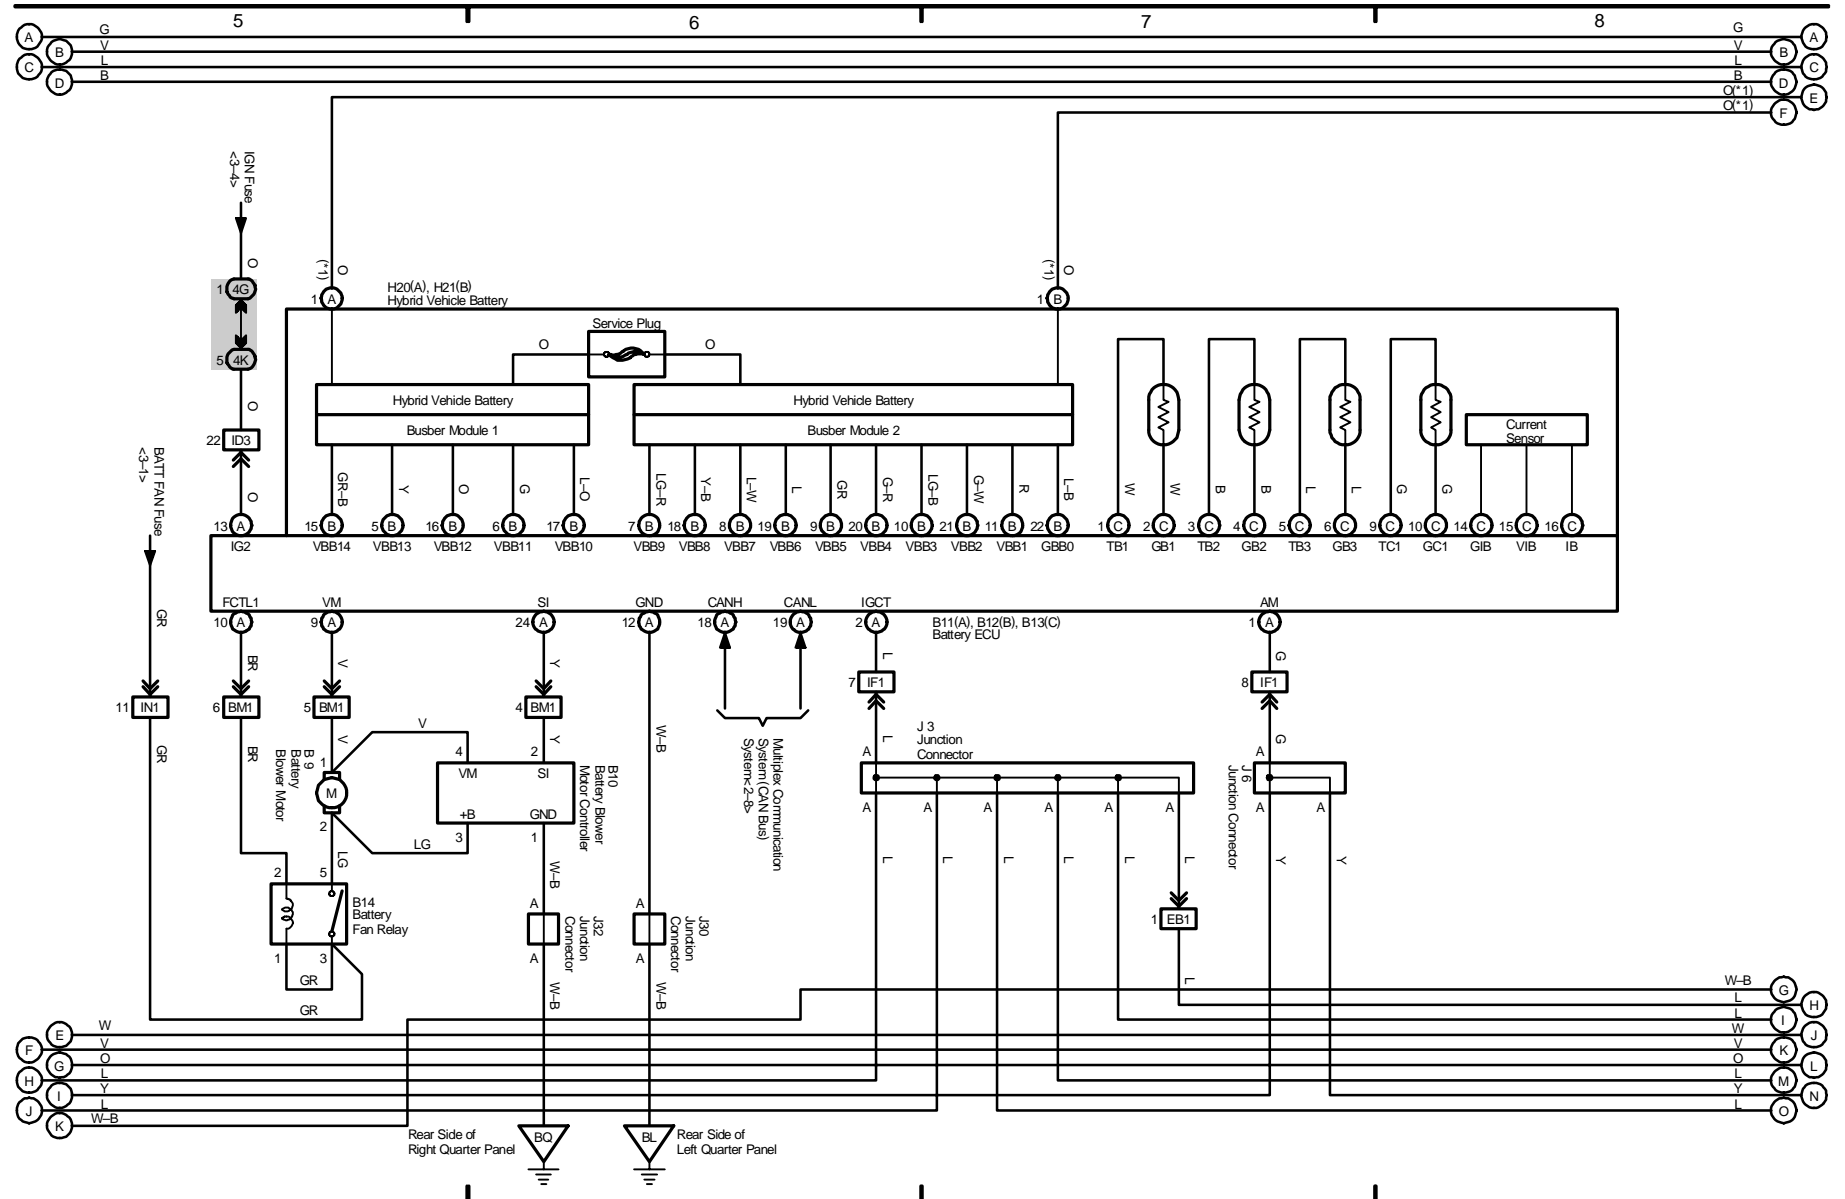

Multiplex Communication System (Power Train Control)

* 1 : High Voltage

2004 PRIUS (EWD555U)