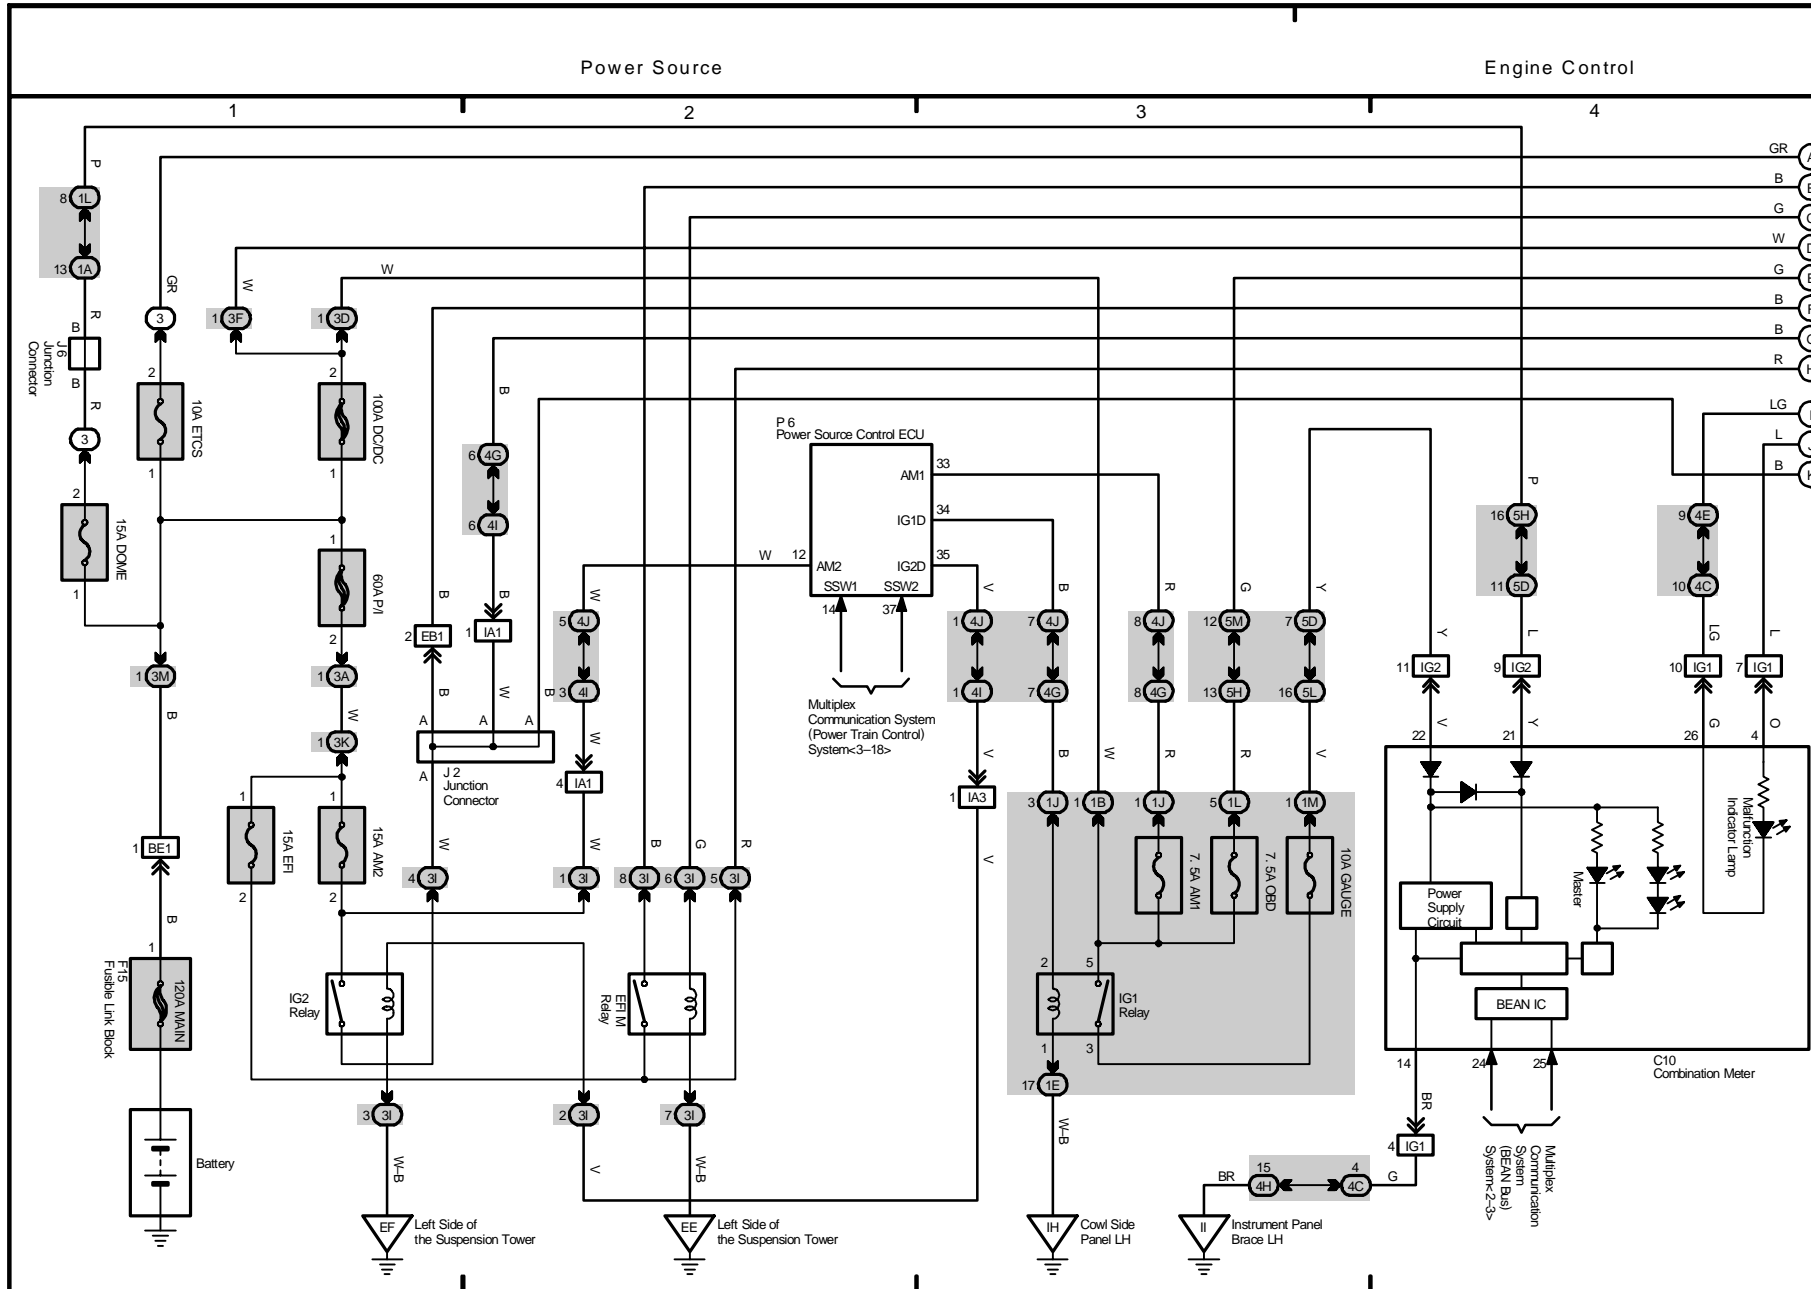

2004 PRIUS (EWD555U)