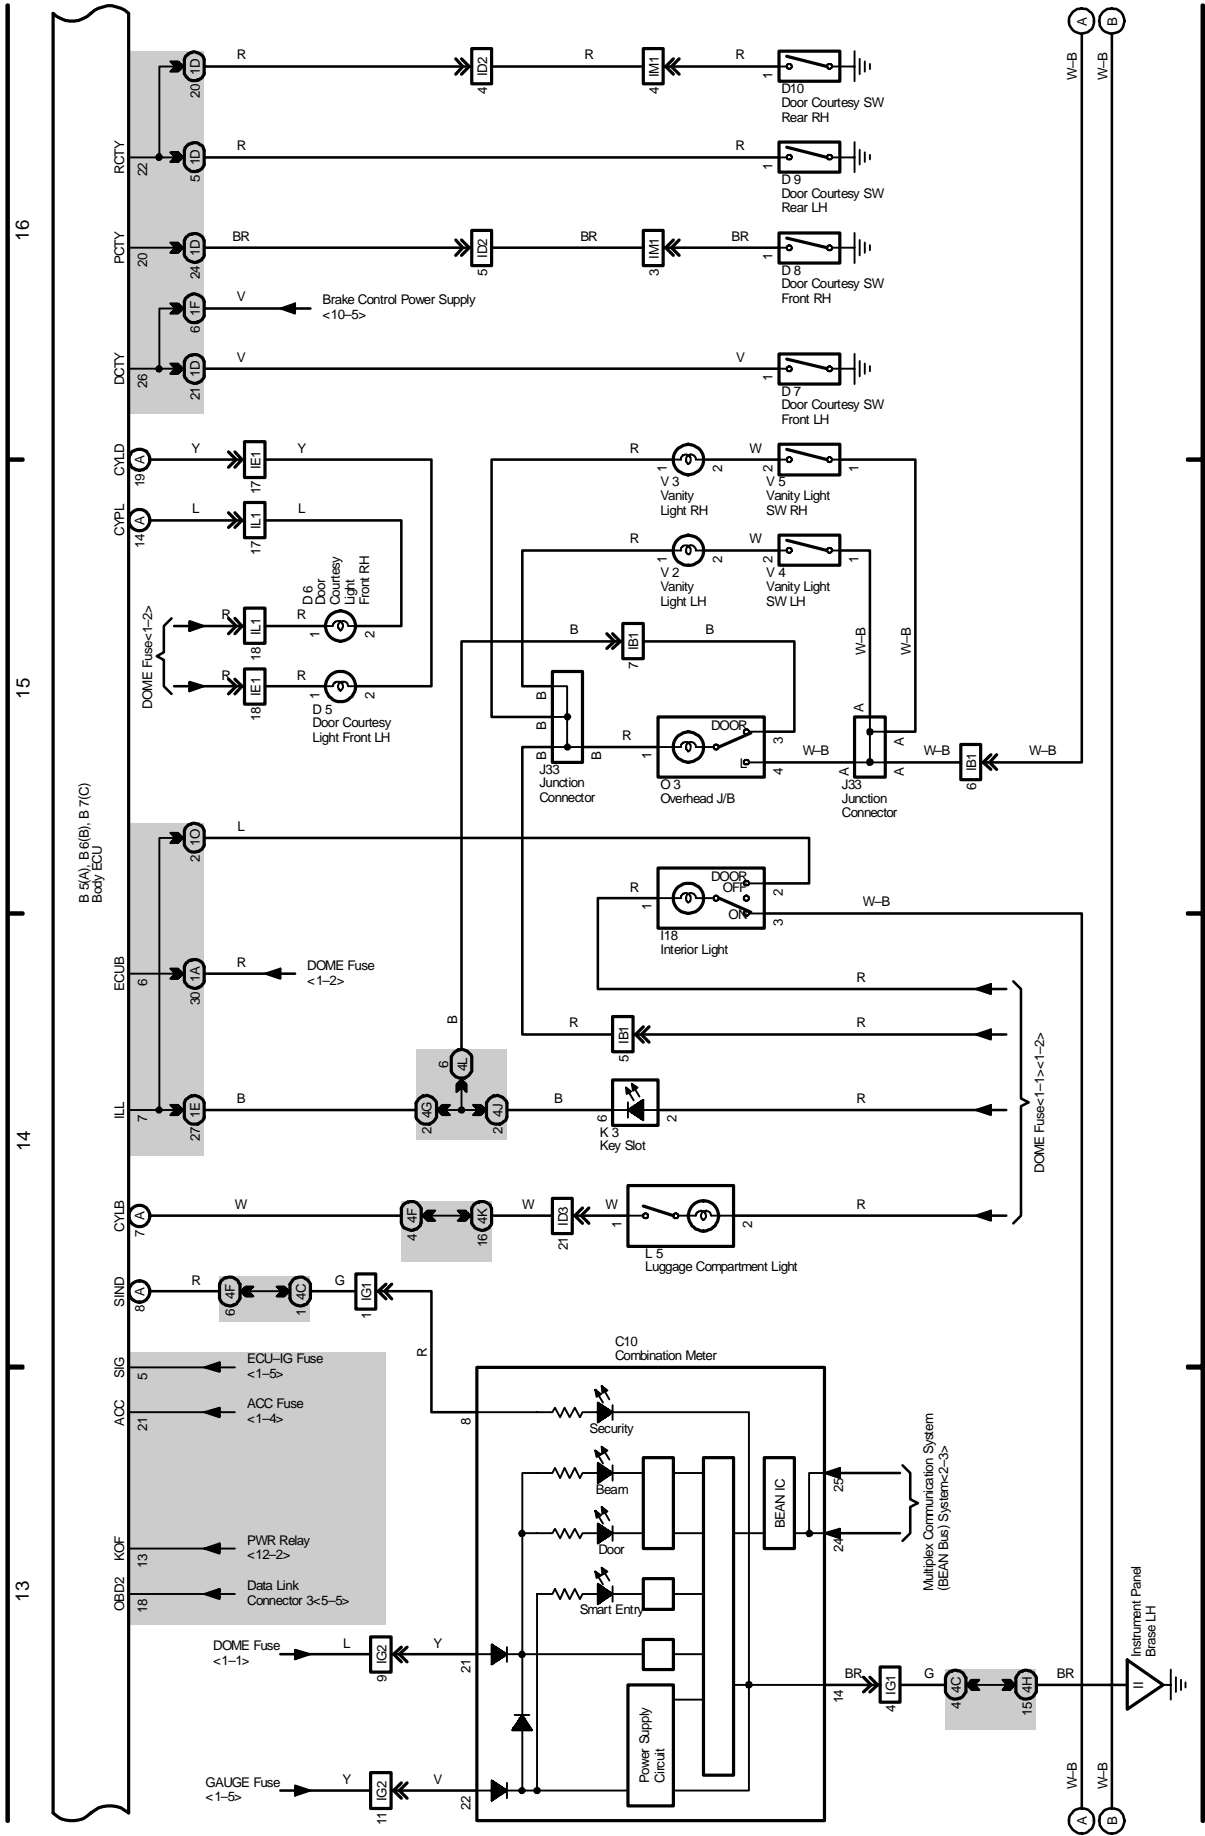

M OVERALL ELECTRICAL WIRING DIAGRAM

(Cont. next page)

1 PRIUS (Cont' d)

Multiplex Communication System (Body Control)