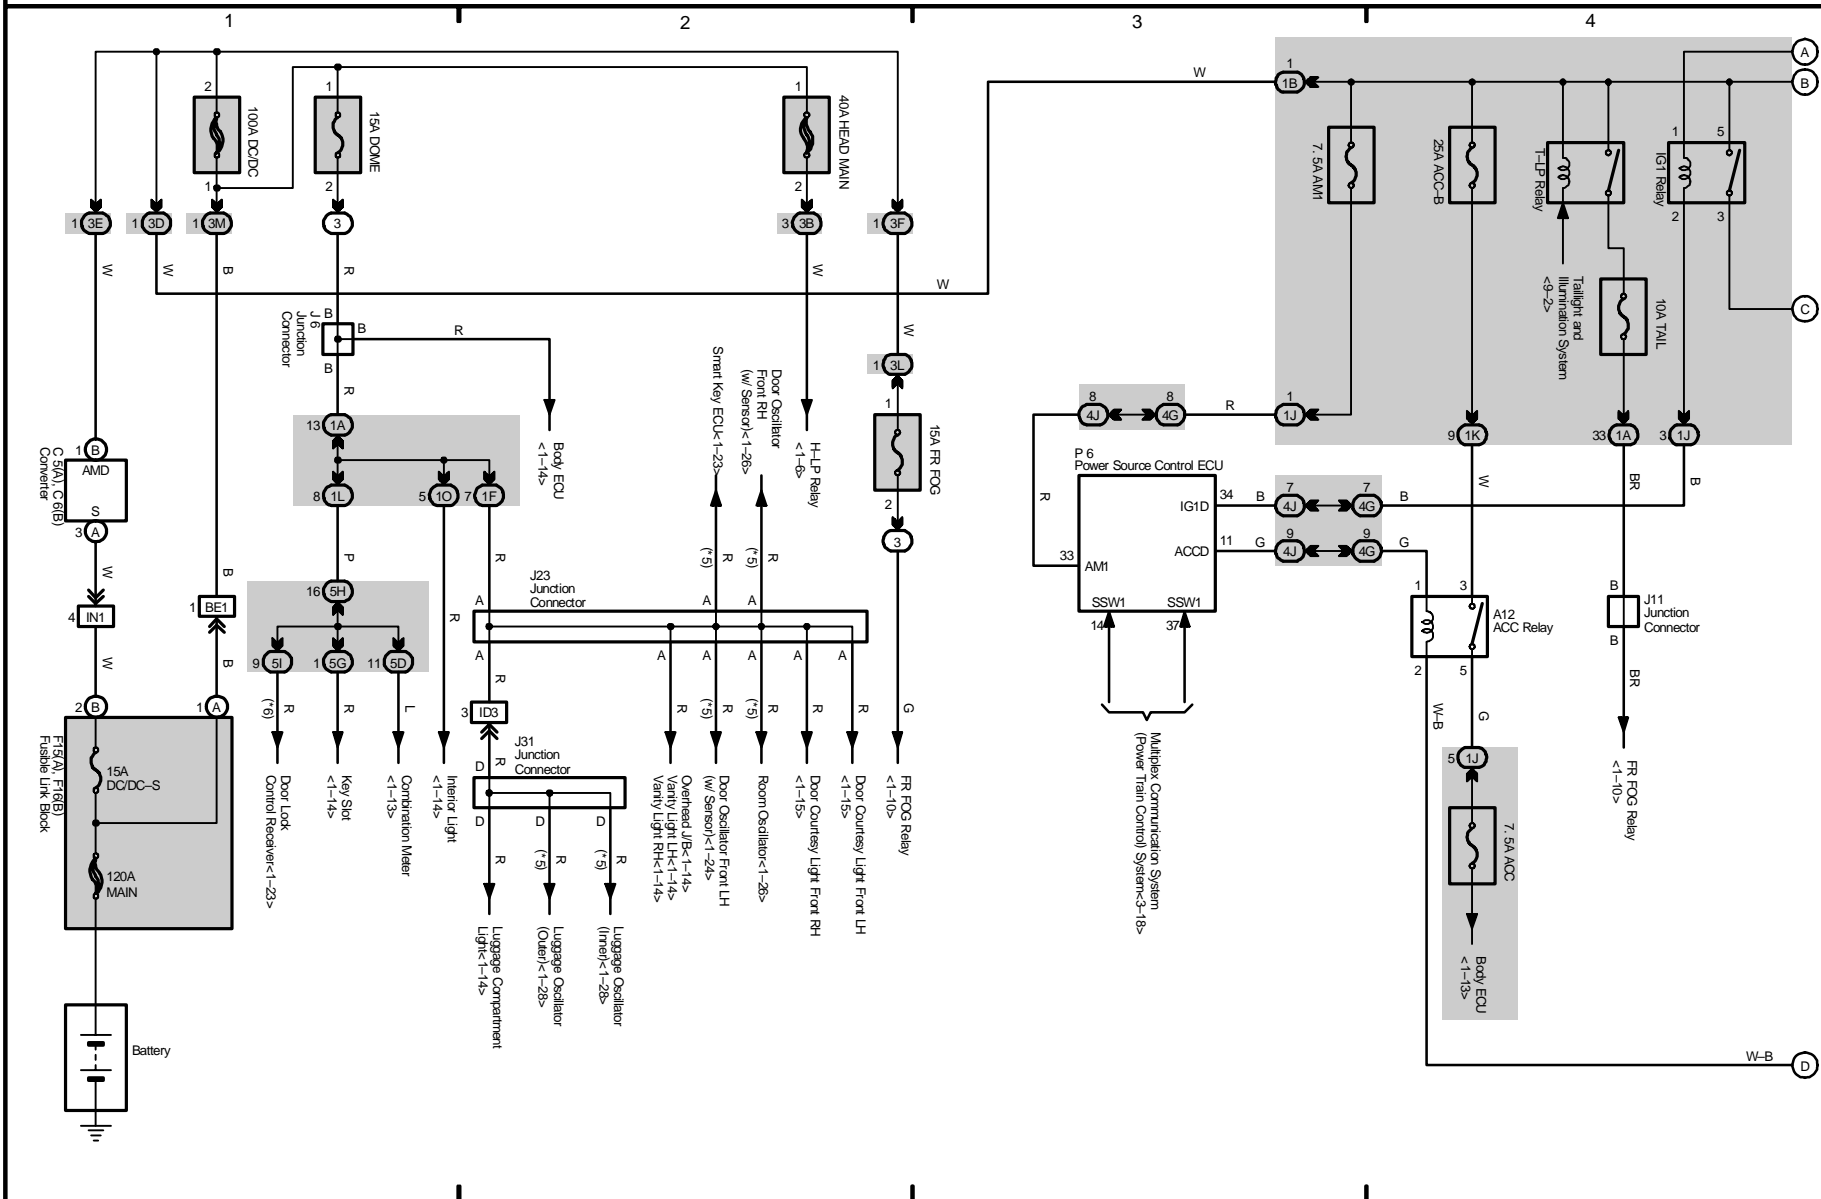

Power Source

- * 5 : w/ Smart Entry System
- * 6 : w/o Smart Entry System

2004 PRIUS (EWD555U)

M OVERALL ELECTRICAL WIRING DIAGRAM

1 PRIUS (Cont' d)

(Cont. next page)

- * 1.: w/ Daytime Running Light
- * 2.: w/o Daytime Running Light
- * 3.: w/ HID
- * 4.: w/o HID
- * 5.: w/ Smart Entry System