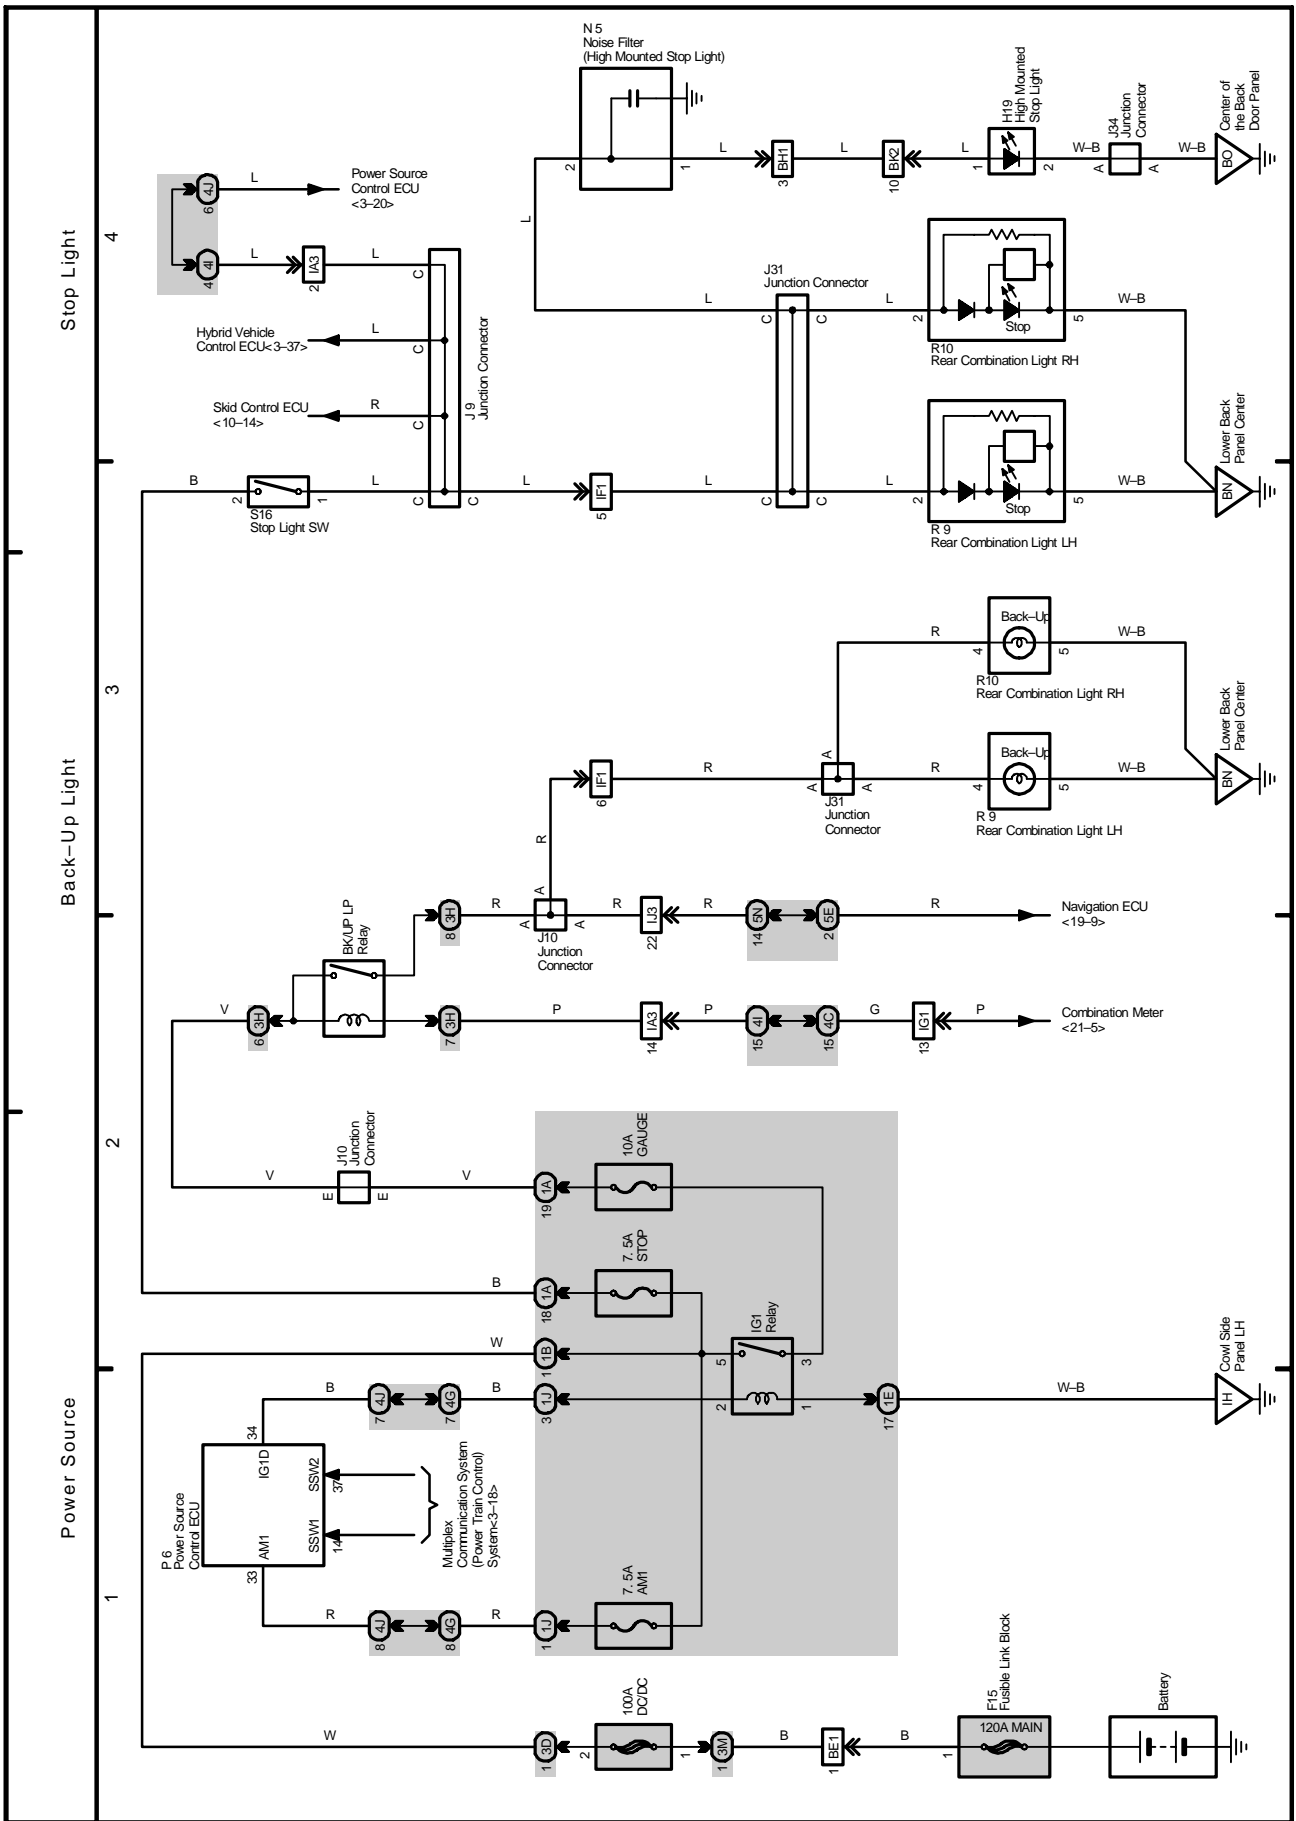

20

2004 PRIUS (EWD555U)

M OVERALL ELECTRICAL WIRING DIAGRAM

Headlight Beam Level Control

2004 PRIUS (EWD555U)

M OVERALL ELECTRICAL WIRING DIAGRAM

7 PRIUS

8 PRIUS