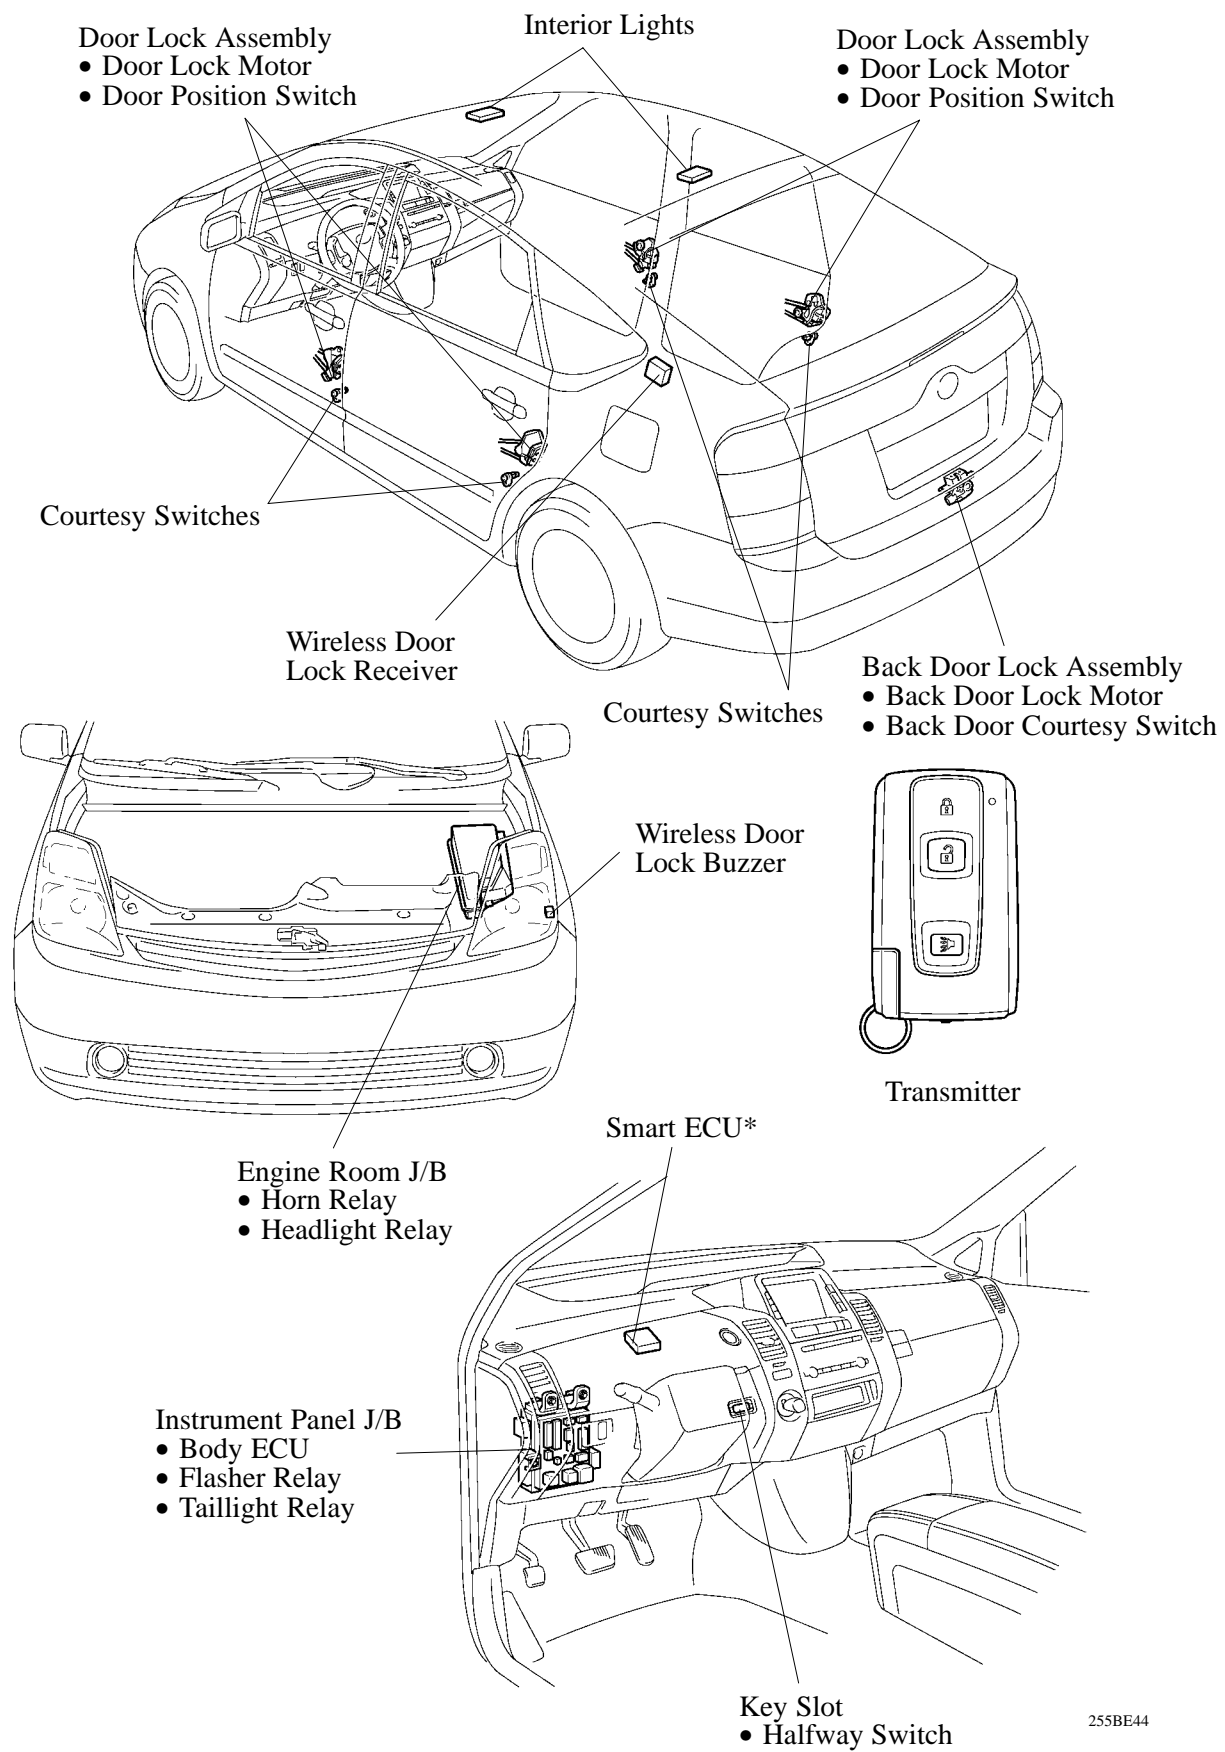

■ LAYOUT OF MAIN COMPONENTS

255BE44

*: Models with Smart Entry & Start System