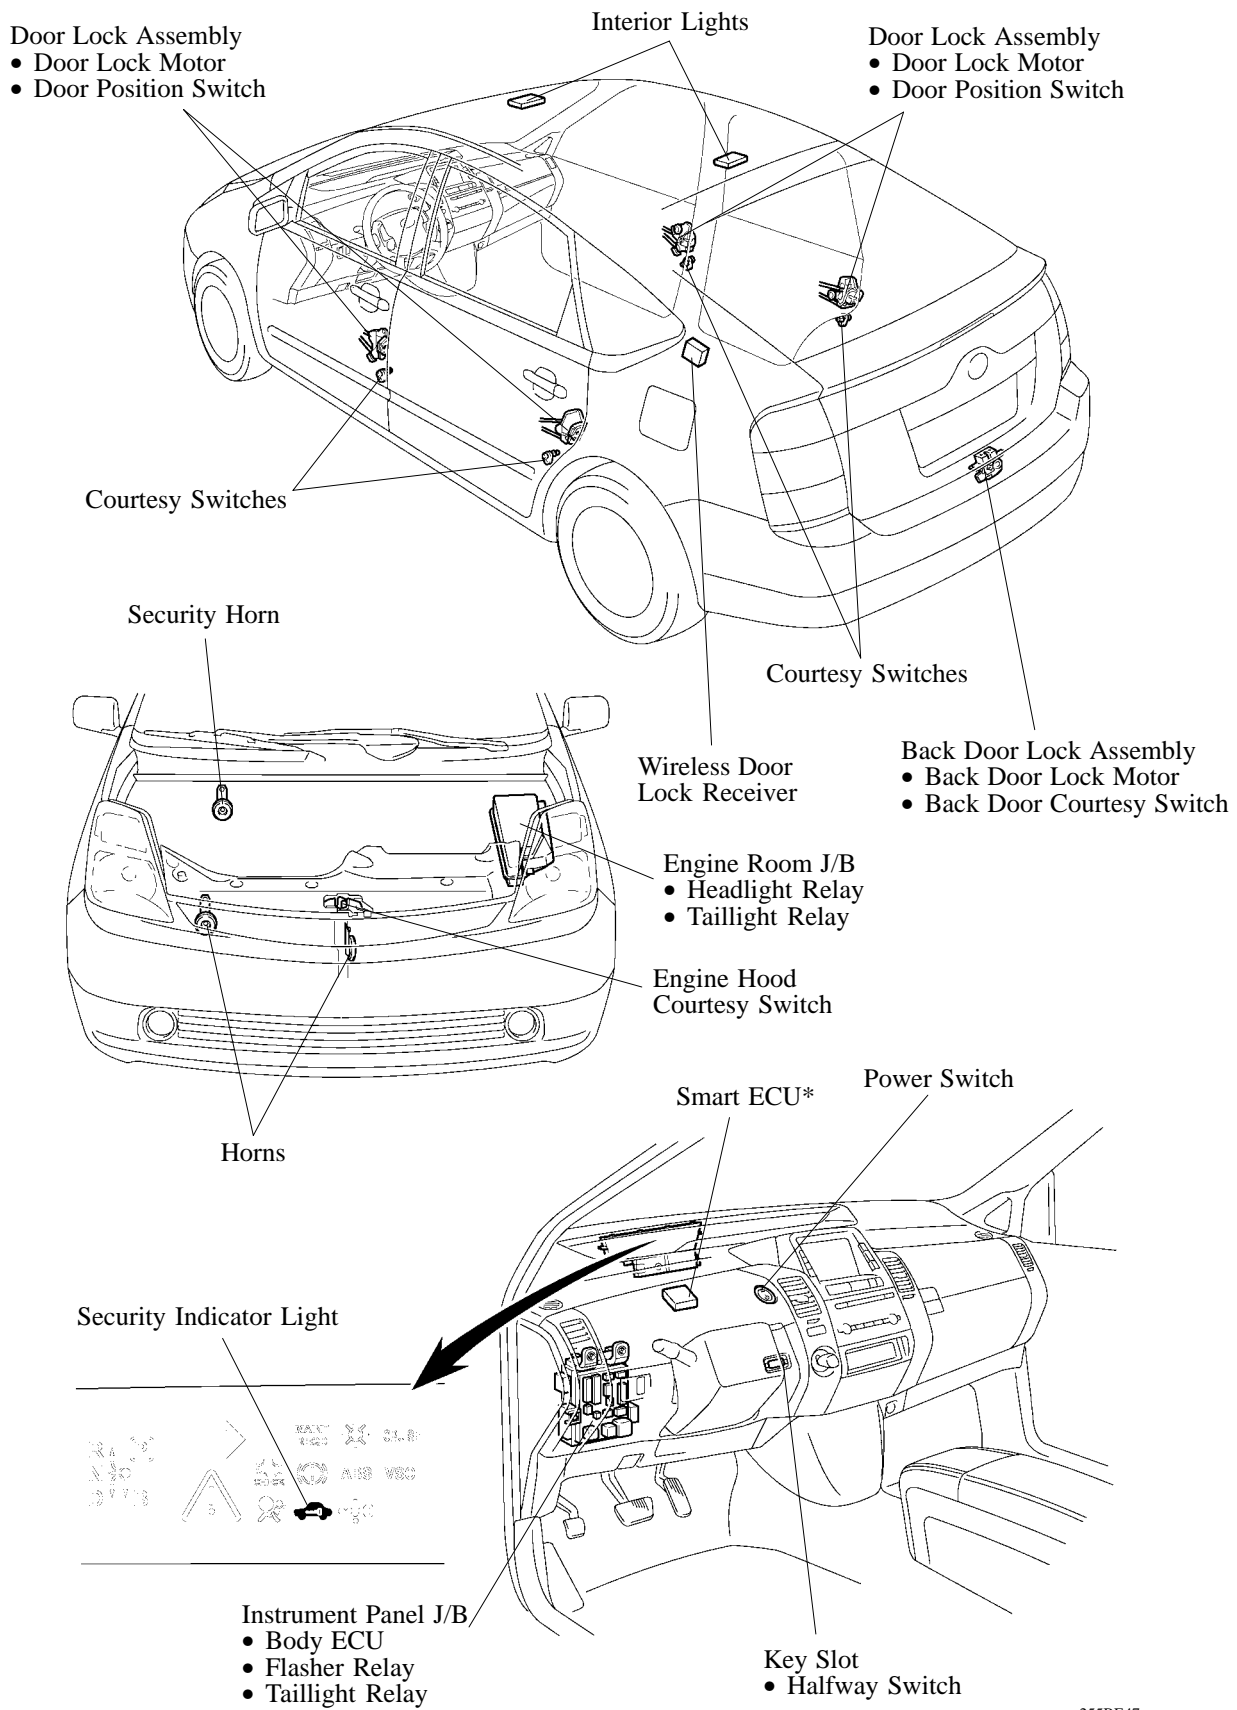

■ LAYOUT OF MAIN COMPONENTS

255BE47

*: Models with Smart Entry & Start System